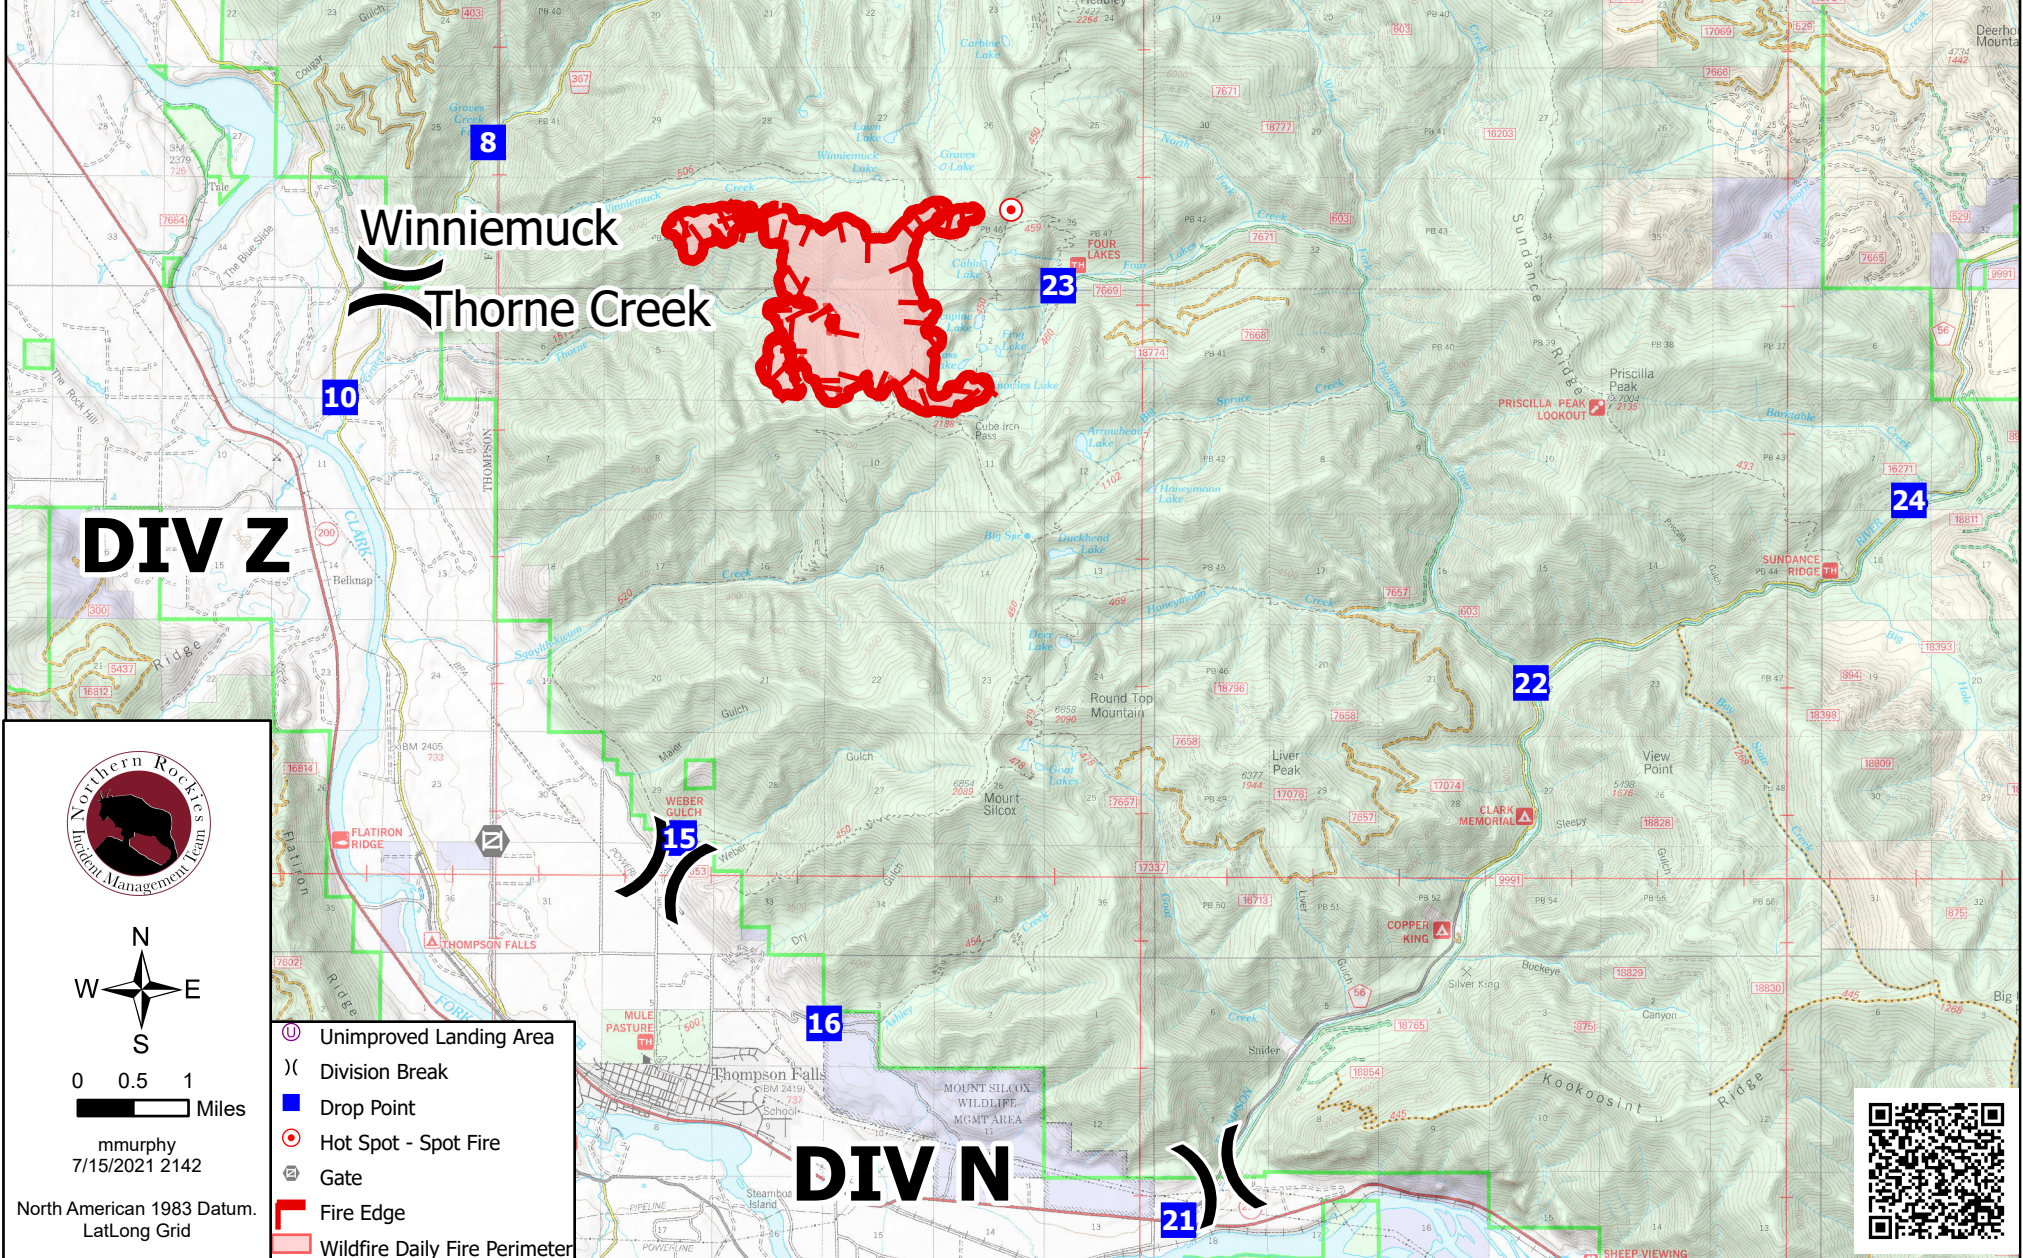

Ground Transport

West Lolo Complex - Thorne
MT-LNF-000893

7/16/21 Day

1,692 acres at 7/14/21 @ 1010

DIV J

Winniemuck

Thorne Creek

DIV Z

DIV N

0 0.5 1
Miles

mmurphy
7/15/2021 2142

North American 1983 Datum.
Lat/Long Grid

- Unimproved Landing Area
- Division Break
- Drop Point
- Hot Spot - Spot Fire
- Gate
- Fire Edge
- Wildfire Daily Fire Perimeter