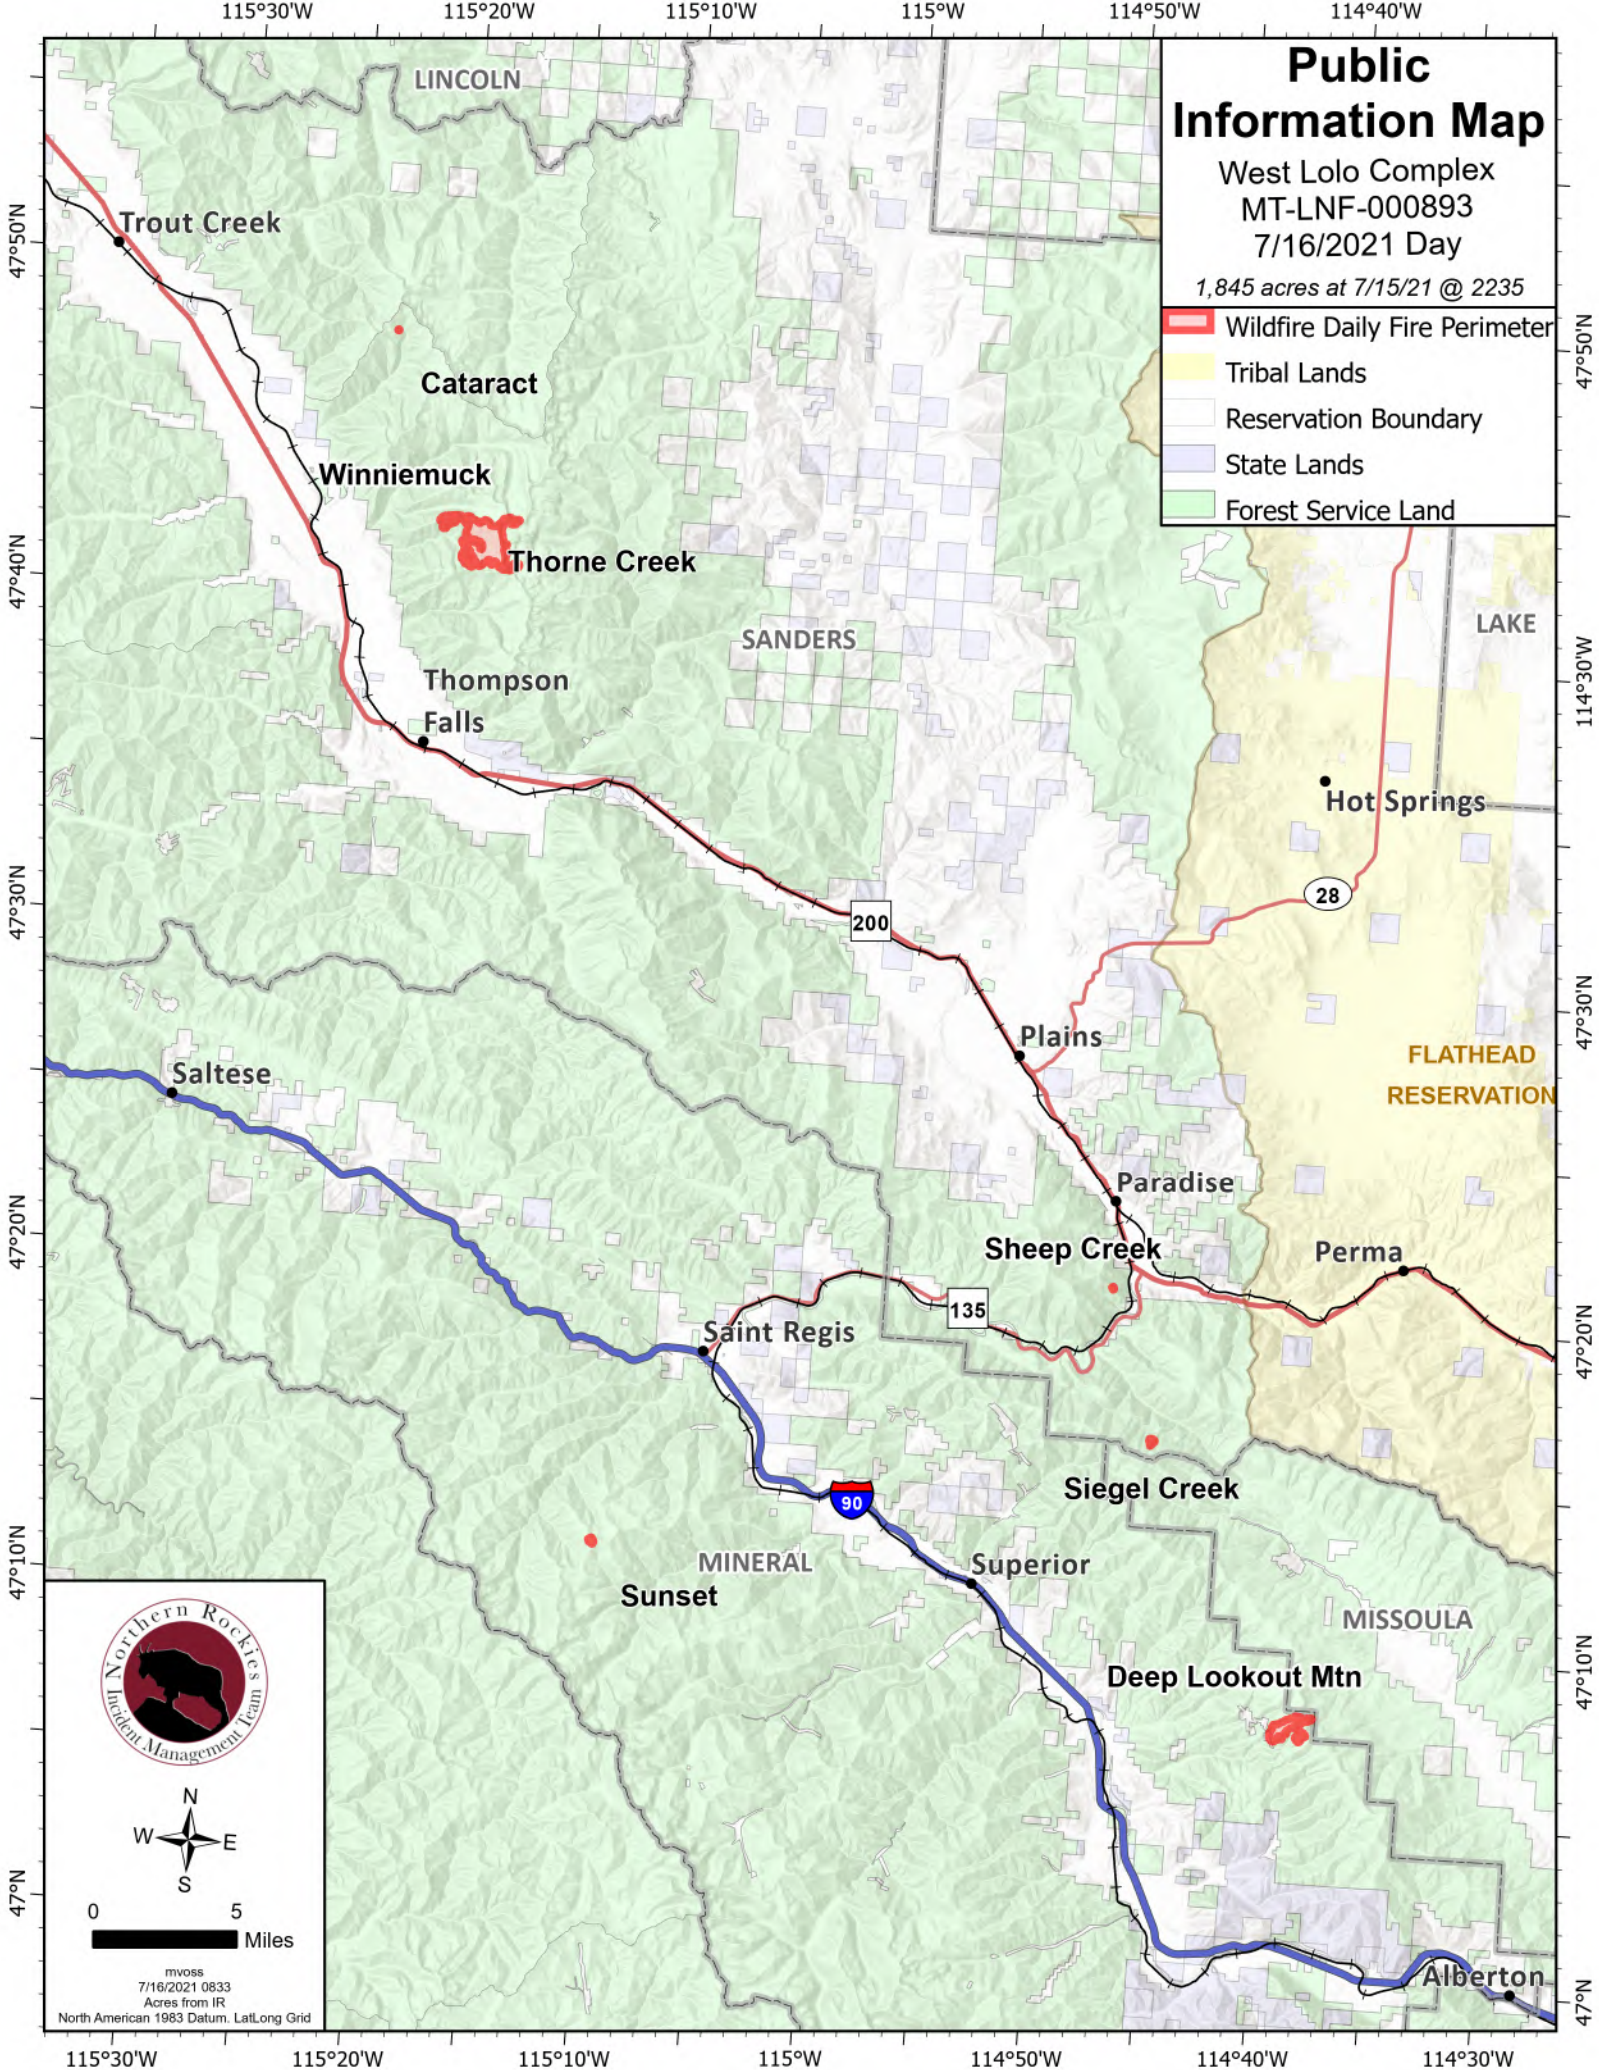

# Public Information Map

West Lolo Complex  
MT-LNF-000893  
7/16/2021 Day

1,845 acres at 7/15/21 @ 2235

- Wildfire Daily Fire Perimeter
- Tribal Lands
- Reservation Boundary
- State Lands
- Forest Service Land

0 5 Miles

mvoss  
7/16/2021 0833  
Acres from IR  
North American 1983 Datum, LatLong Grid