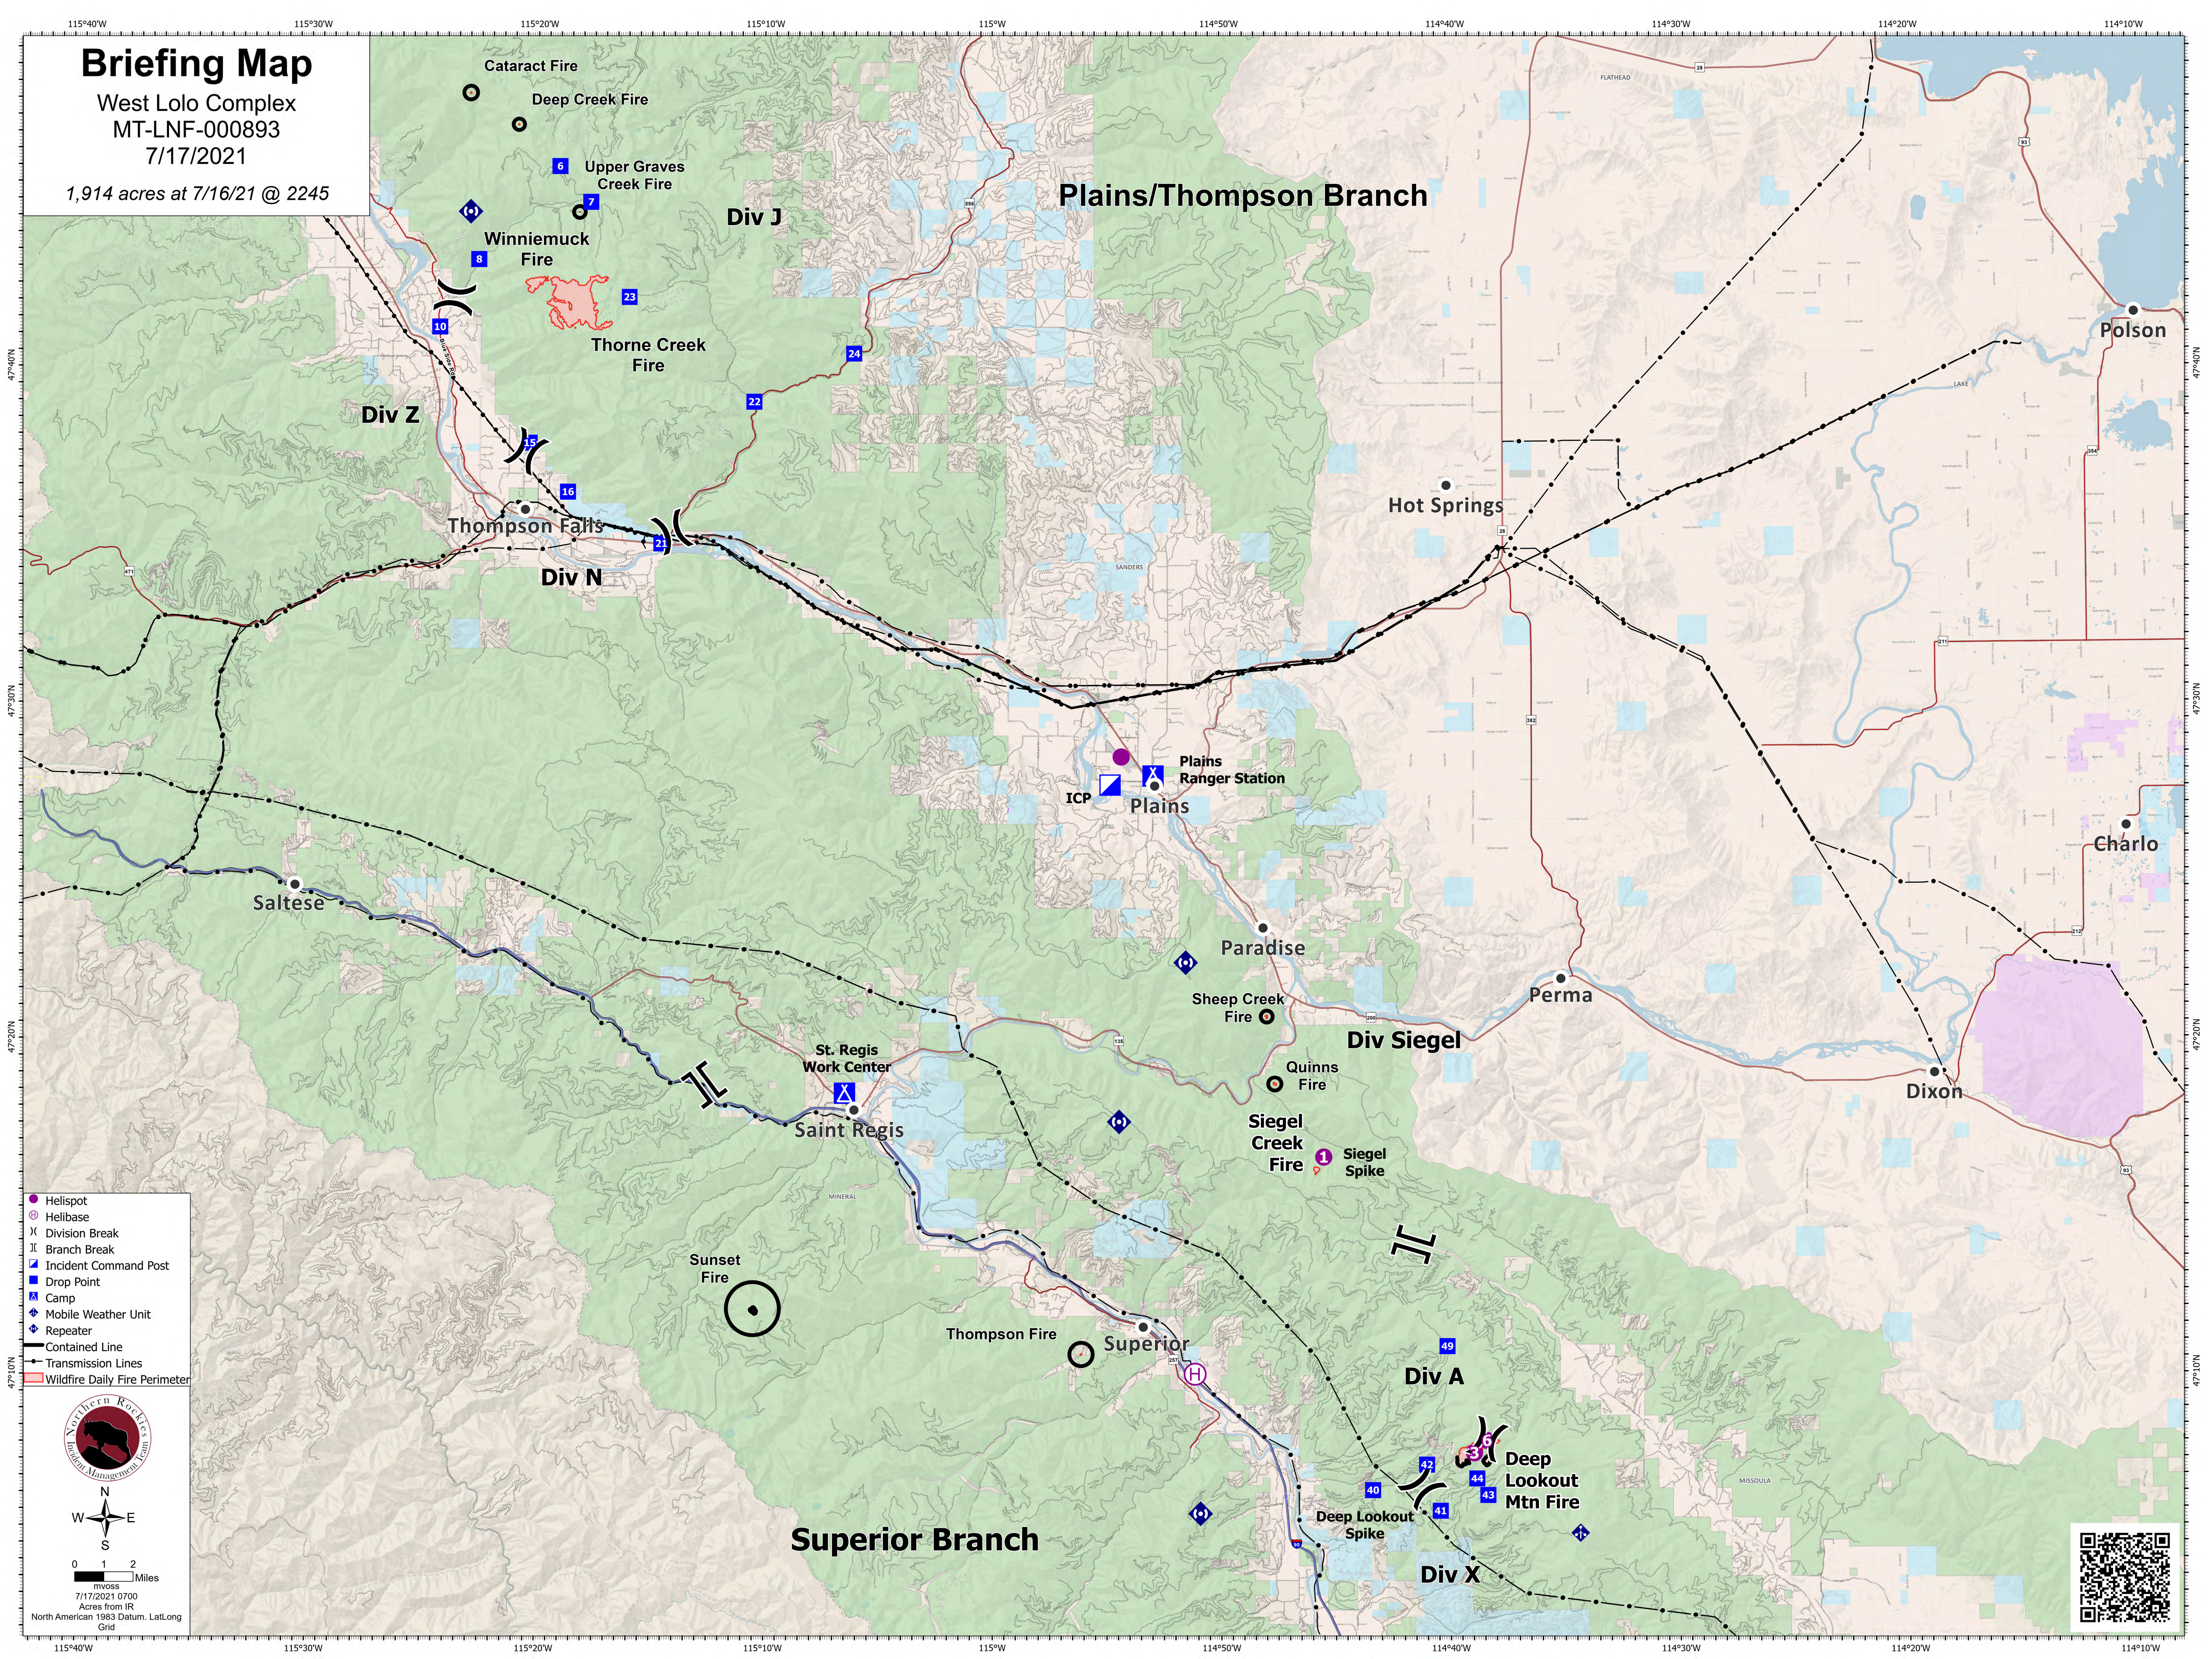

# Briefing Map

West Lolo Complex  
MT-LNF-000893  
7/17/2021

1,914 acres at 7/16/21 @ 2245

- Helispot
- Helibase
- × Division Break
- || Branch Break
- Incident Command Post
- Drop Point
- ▲ Camp
- ◆ Mobile Weather Unit
- ◆ Repeater
- Contained Line
- Transmission Lines
- Wildfire Daily Fire Perimeter

0 1 2 Miles  
7/17/2021 0700  
Acres from IR  
North American 1983 Datum, Lat,Long  
Grid