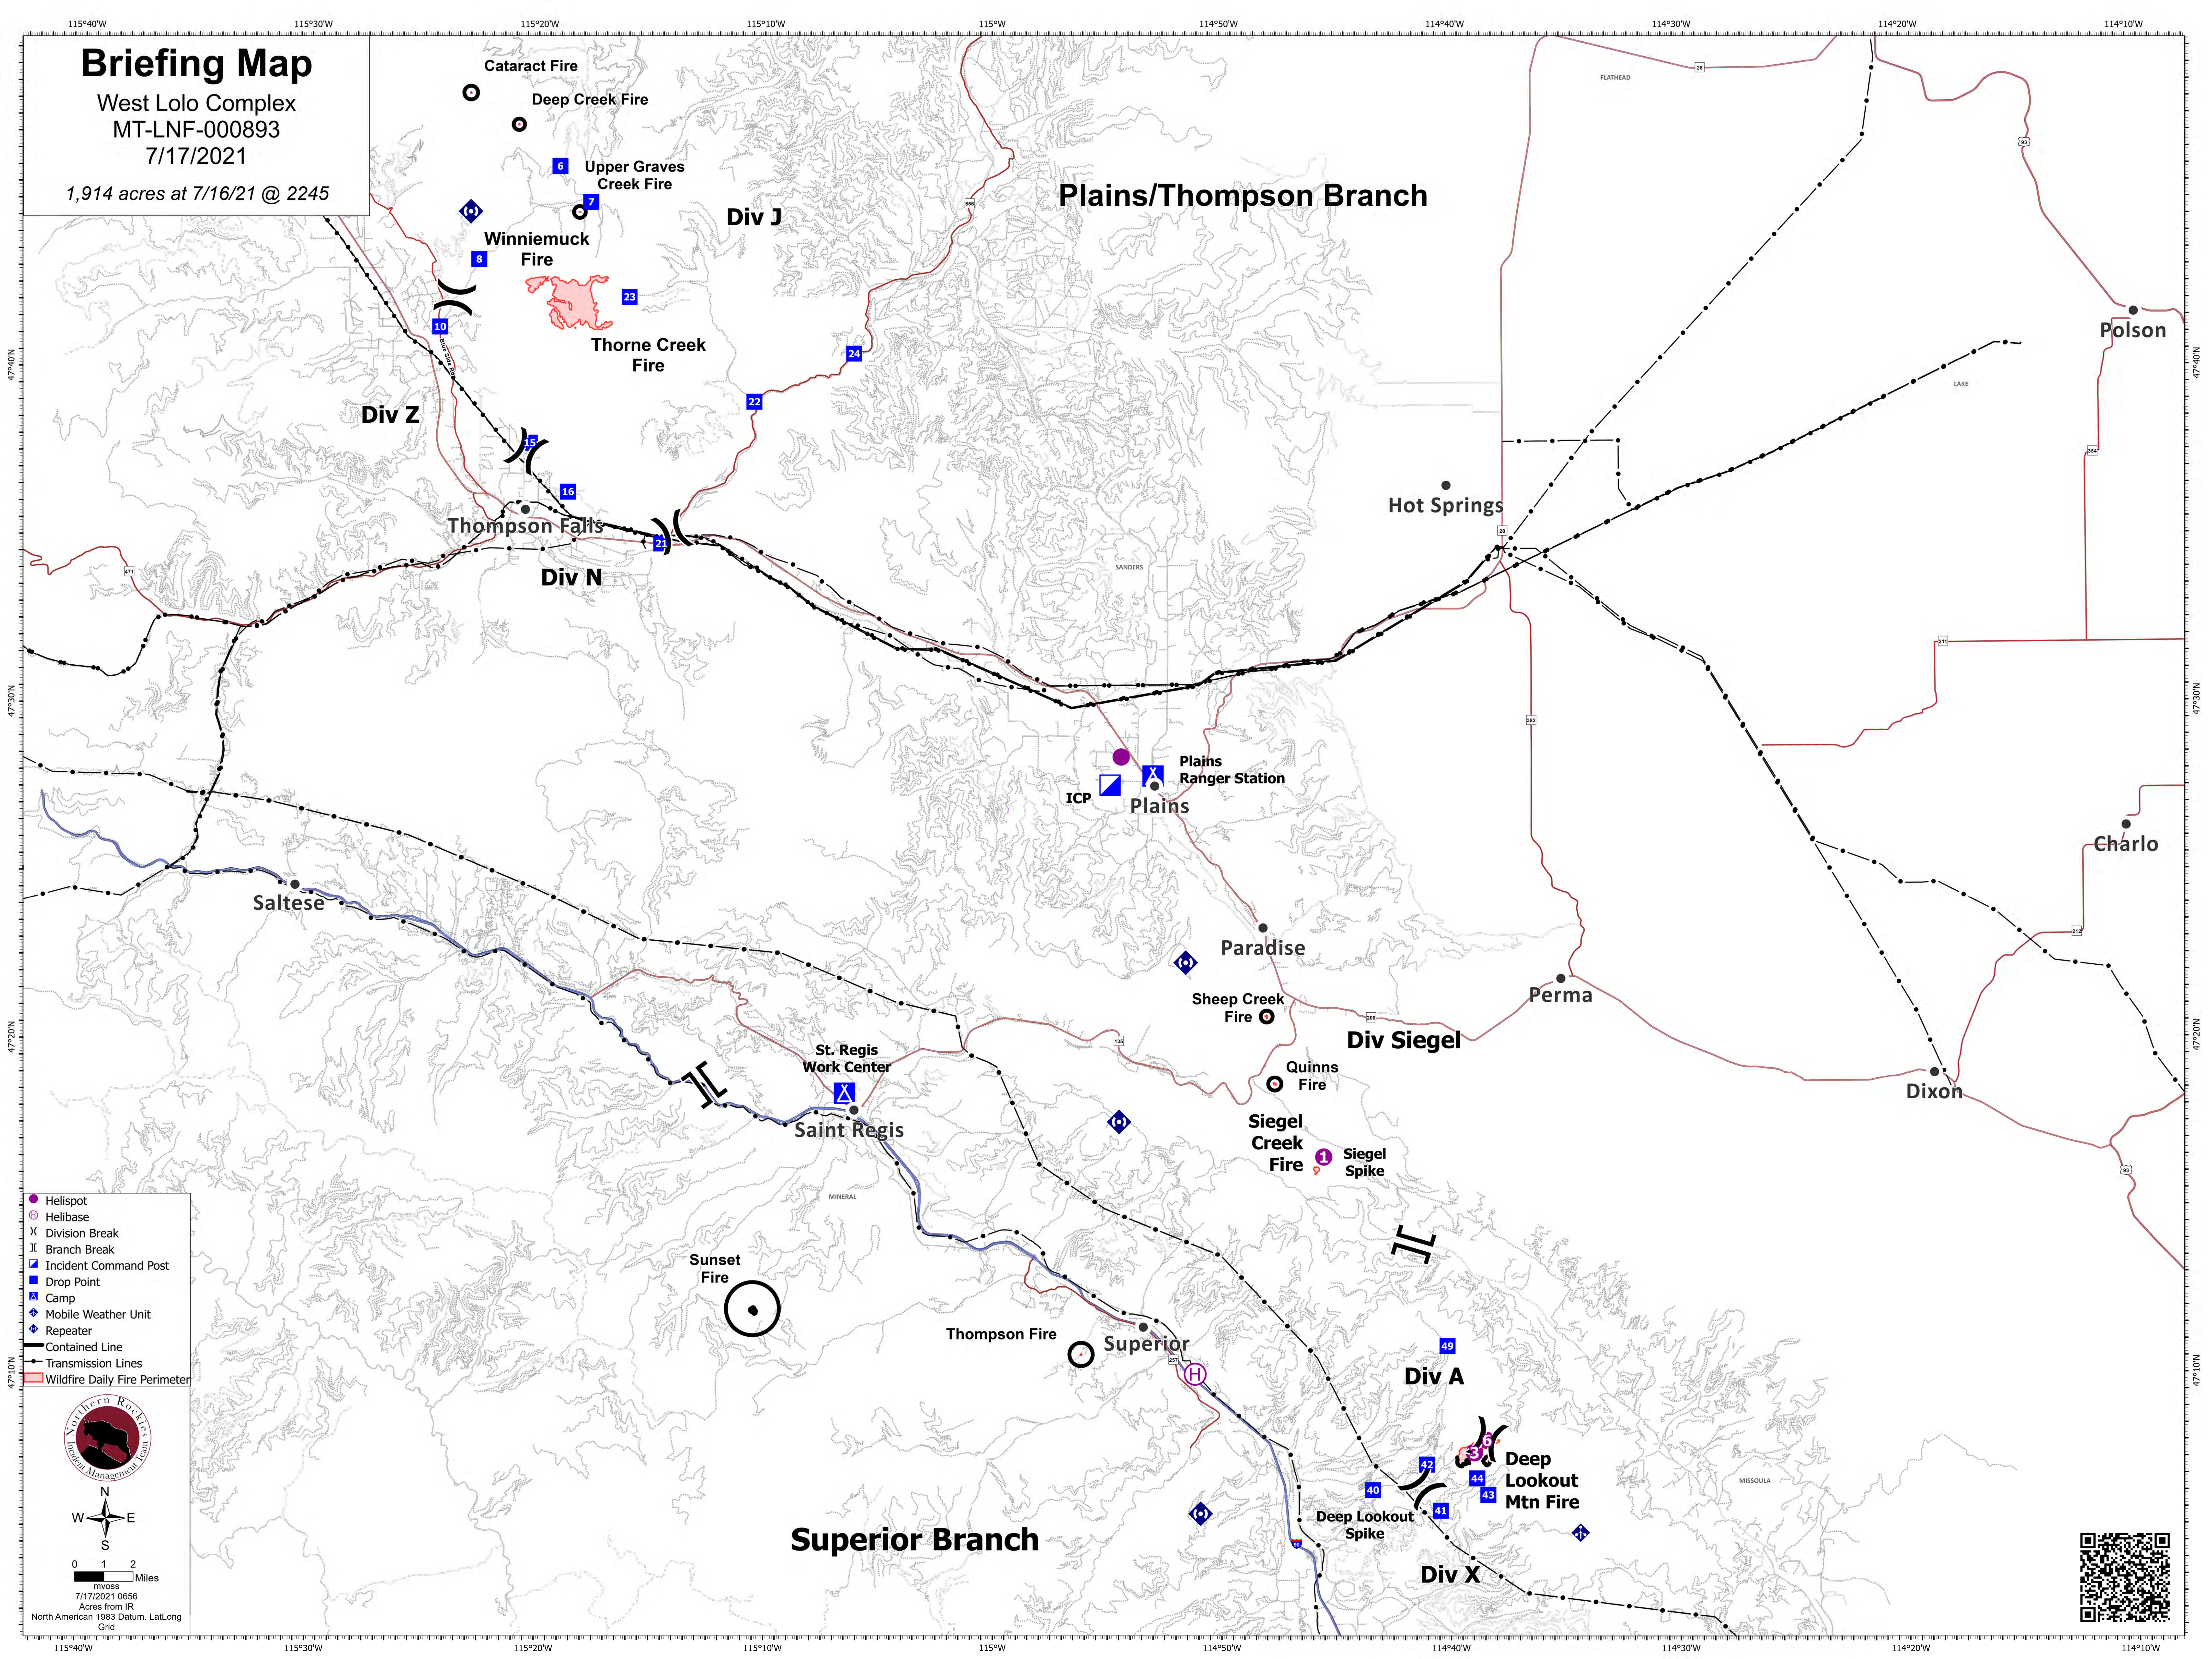

Briefing Map

West Lolo Complex
MT-LNF-000893
7/17/2021

1,914 acres at 7/16/21 @ 2245

- Helispot
- ⊙ Helibase
- ⌵ Division Break
- ⌵ Branch Break
- Ⓜ Incident Command Post
- Drop Point
- Ⓜ Camp
- Ⓜ Mobile Weather Unit
- Ⓜ Repeater
- Contained Line
- Transmission Lines
- Wildfire Daily Fire Perimeter

0 1 2 Miles
7/17/2021 0656
Acres from IR
North American 1983 Datum, Lat,Long
Grid