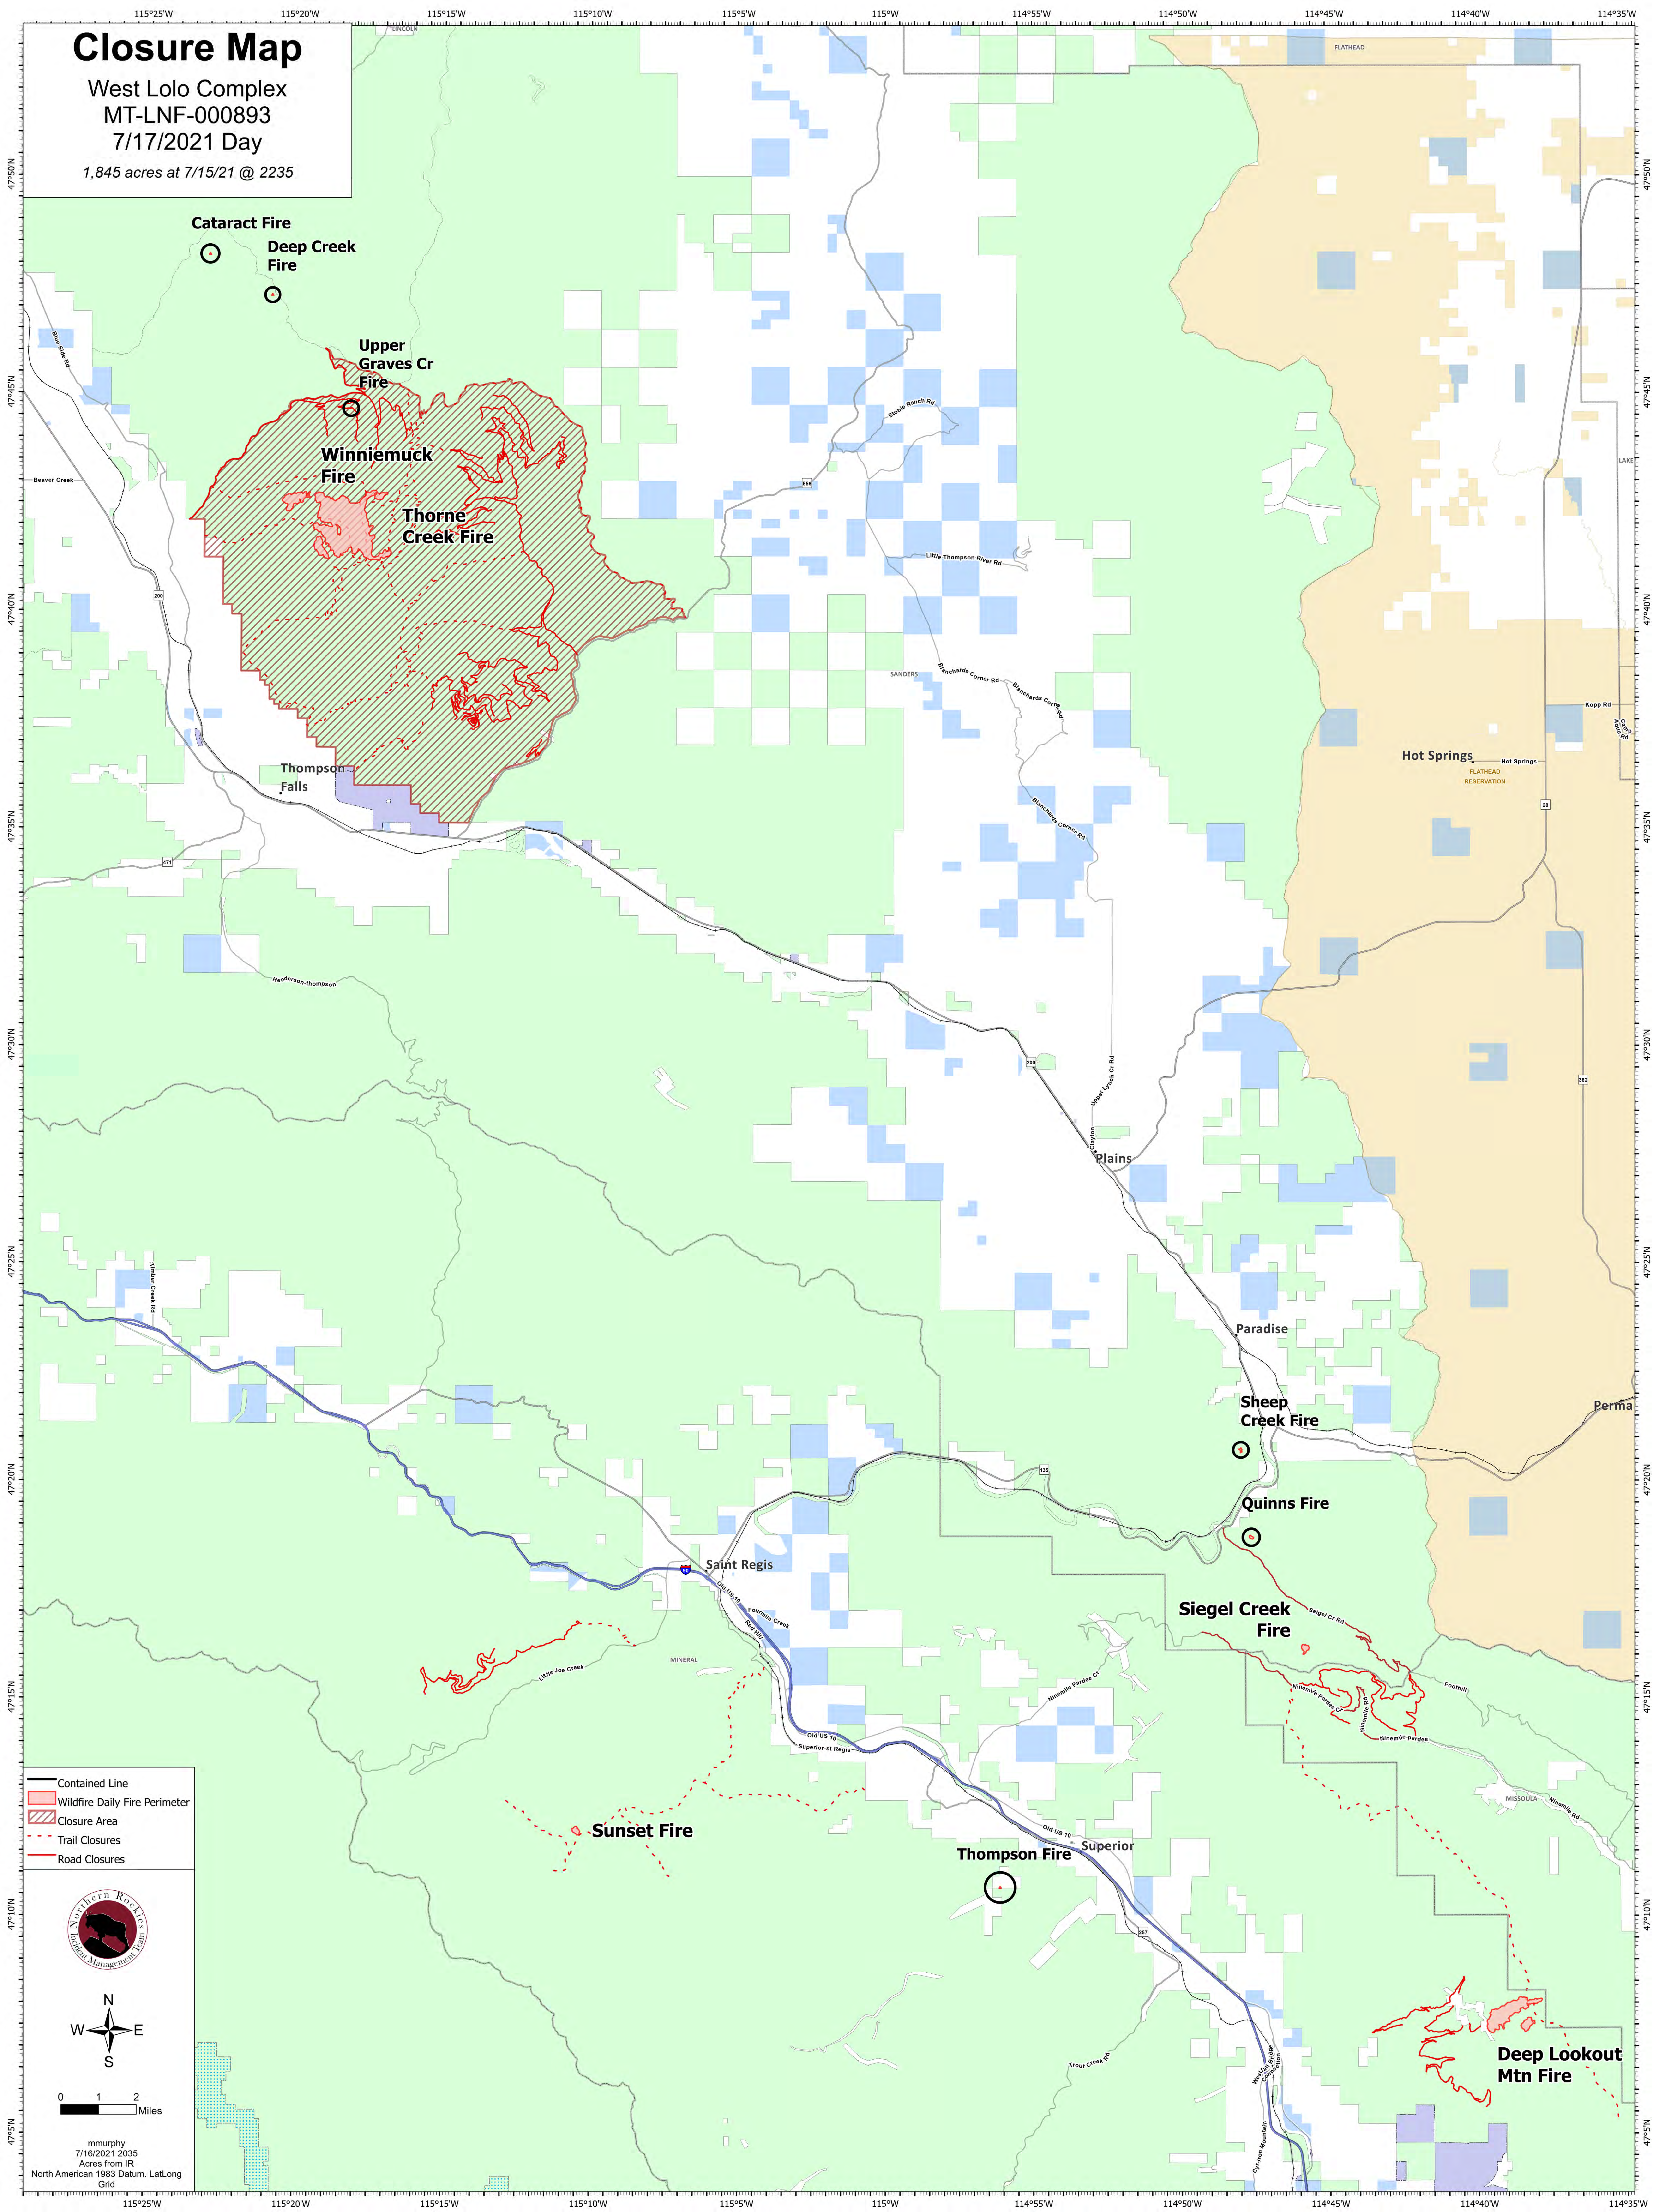

Closure Map

West Lolo Complex
MT-LNF-000893
7/17/2021 Day
1,845 acres at 7/15/21 @ 2235

Cataract Fire
Deep Creek Fire

Upper Graves Cr Fire

Winniemuck Fire

Thorne Creek Fire

Thompson Falls

Hot Springs
FLATHEAD RESERVATION

Paradise

Sheep Creek Fire

Quinns Fire

Siegel Creek Fire

Sunset Fire

Thompson Fire

Deep Lookout Mtn Fire

- Contained Line
- ▨ Wildfire Daily Fire Perimeter
- ▨ Closure Area
- - - Trail Closures
- Road Closures

mmurphy
7/16/2021 2035
Acres from IR
North American 1983 Datum, LatLong Grid