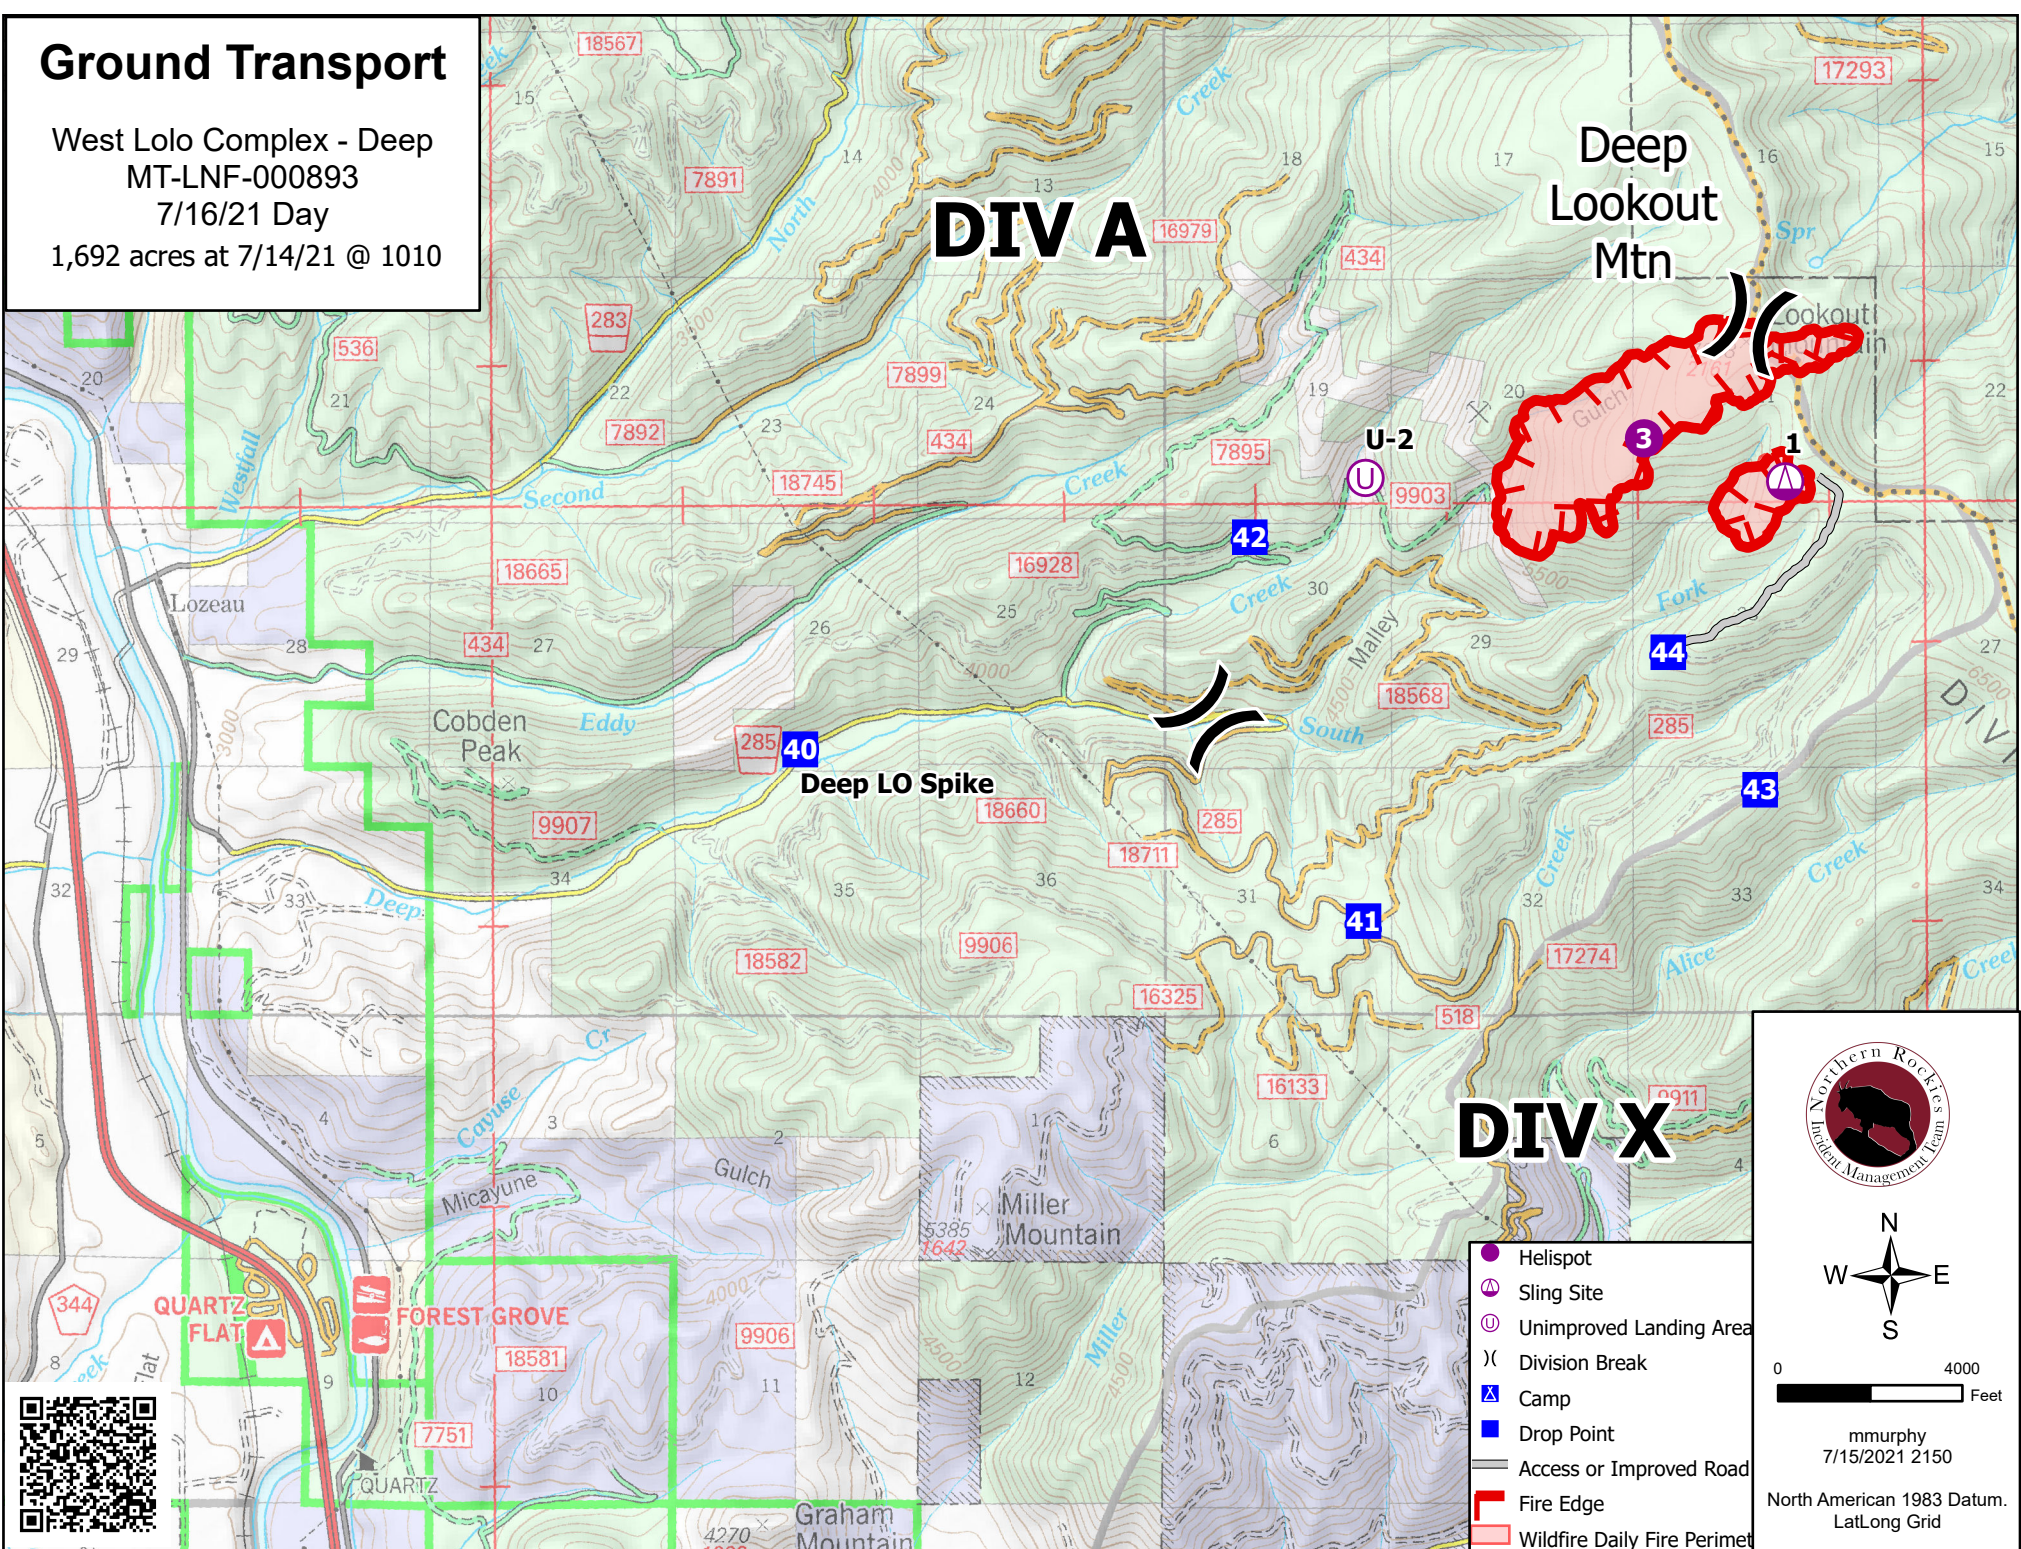

Ground Transport

West Lolo Complex - Deep
MT-LNF-000893
7/16/21 Day
1,692 acres at 7/14/21 @ 1010

DIV A

Deep Lookout Mtn

DIV X

mmurphy
7/15/2021 2150
North American 1983 Datum.
Lat/Long Grid

- Helispot
- ⊕ Sling Site
- ⊙ Unimproved Landing Area
-) Division Break
- ▲ Camp
- Drop Point
- Access or Improved Road
- ▬ Fire Edge
- ▬ Wildfire Daily Fire Perimeter