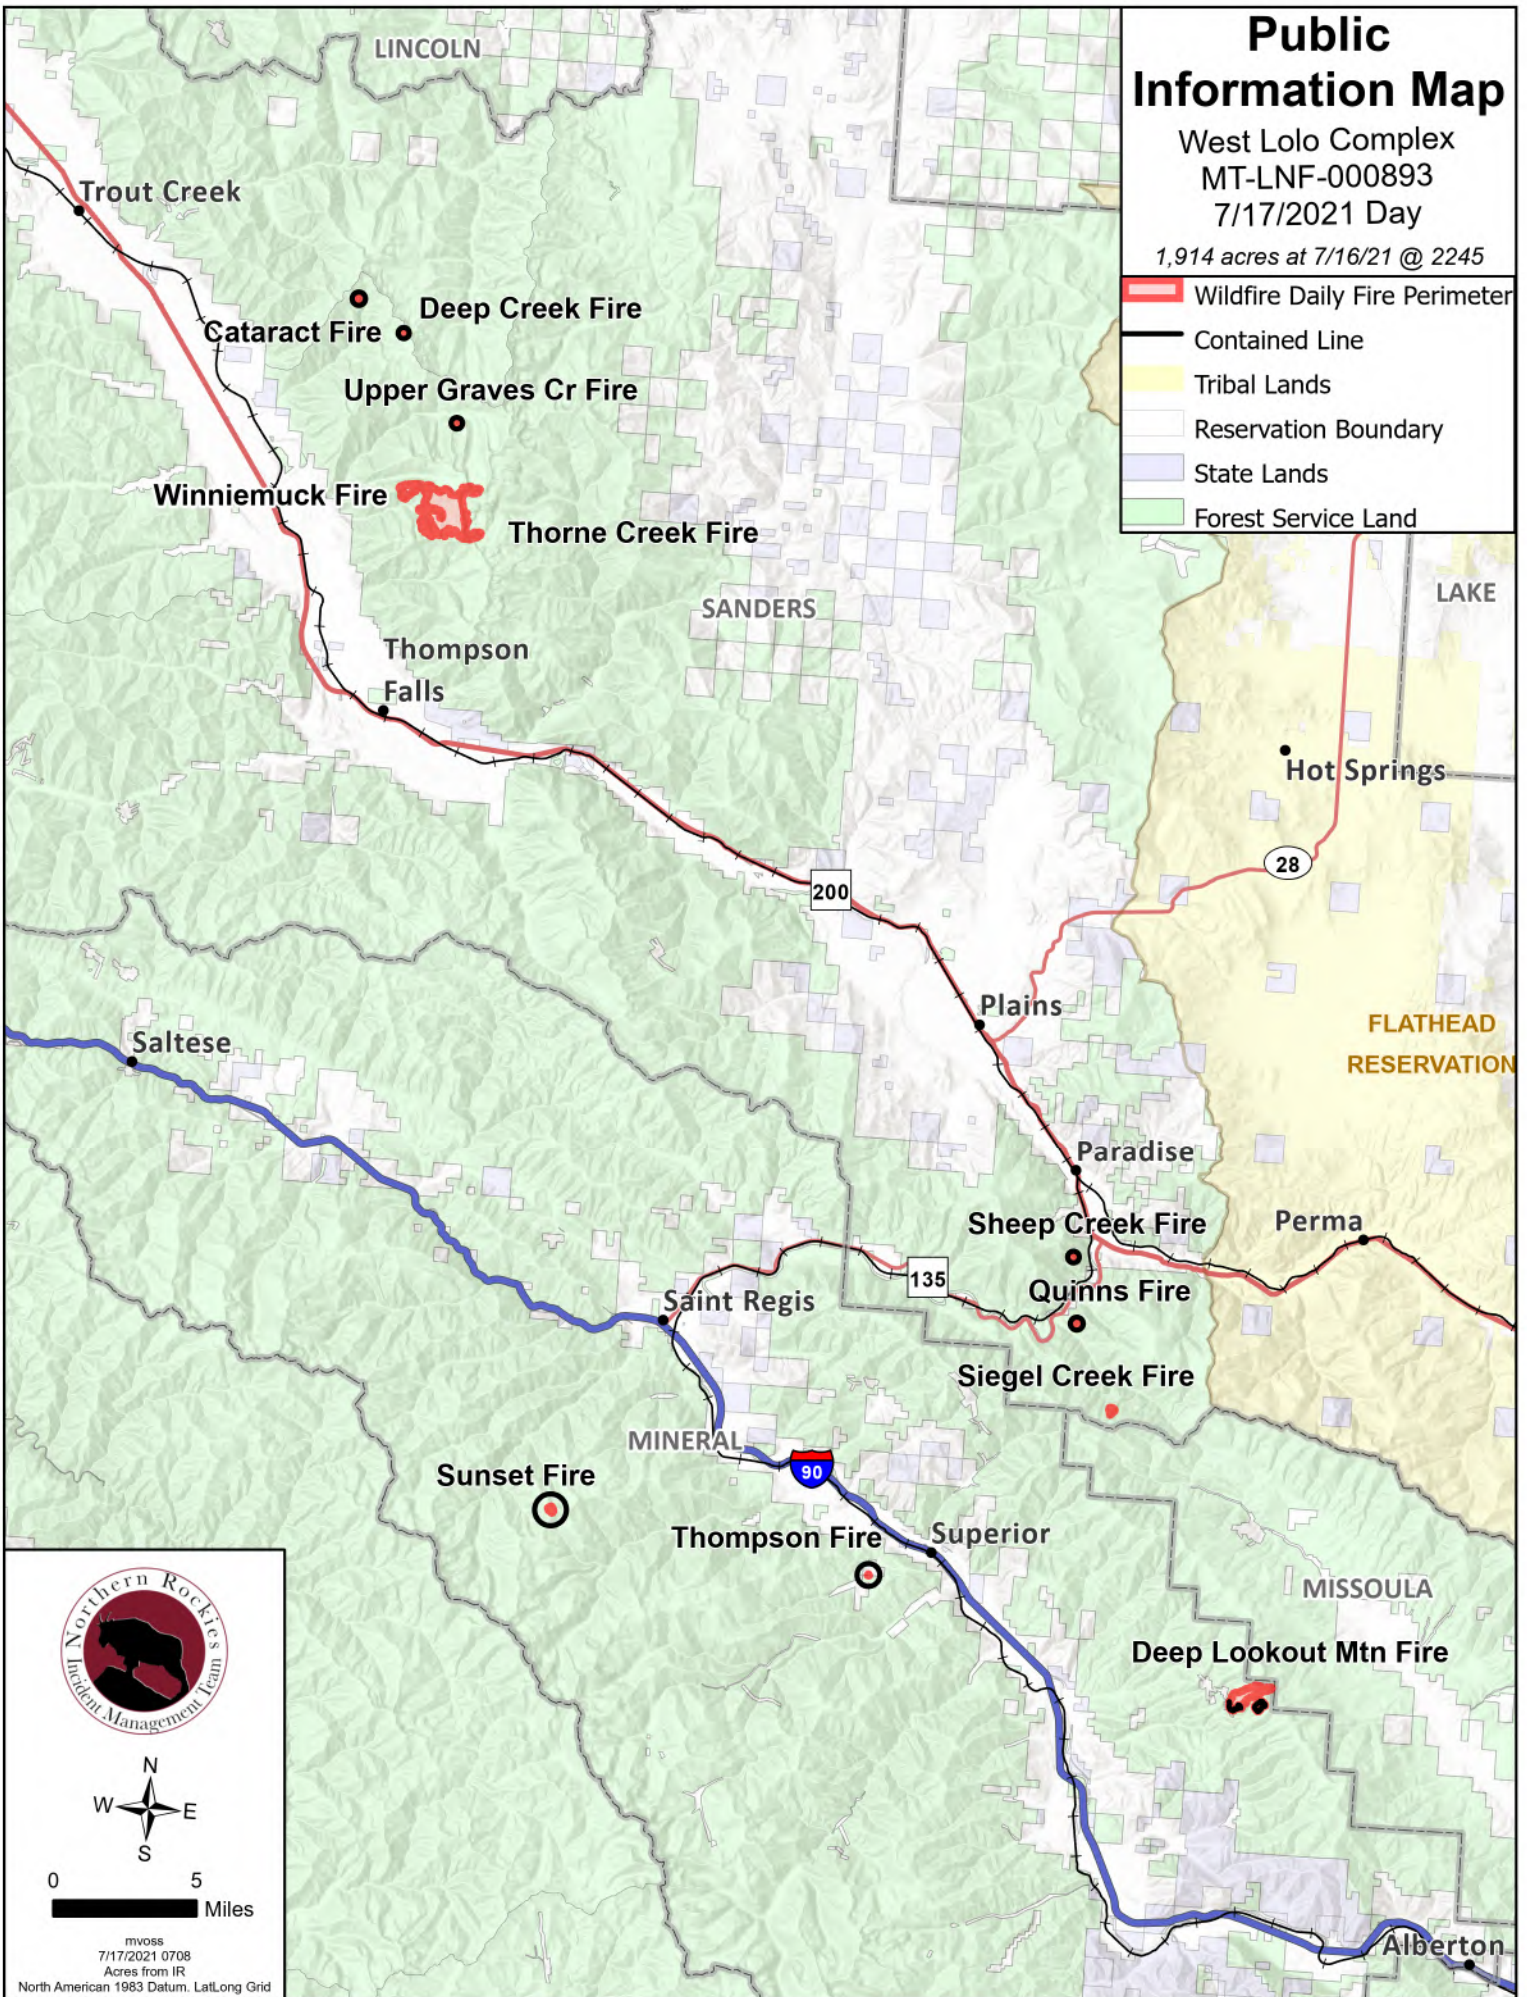

# Public Information Map

West Lolo Complex  
MT-LNF-000893  
7/17/2021 Day

1,914 acres at 7/16/21 @ 2245

-  Wildfire Daily Fire Perimeter
-  Contained Line
-  Tribal Lands
-  Reservation Boundary
-  State Lands
-  Forest Service Land

0 5 Miles

mvoss  
7/17/2021 0708  
Acres from IR  
North American 1983 Datum, LatLong Grid