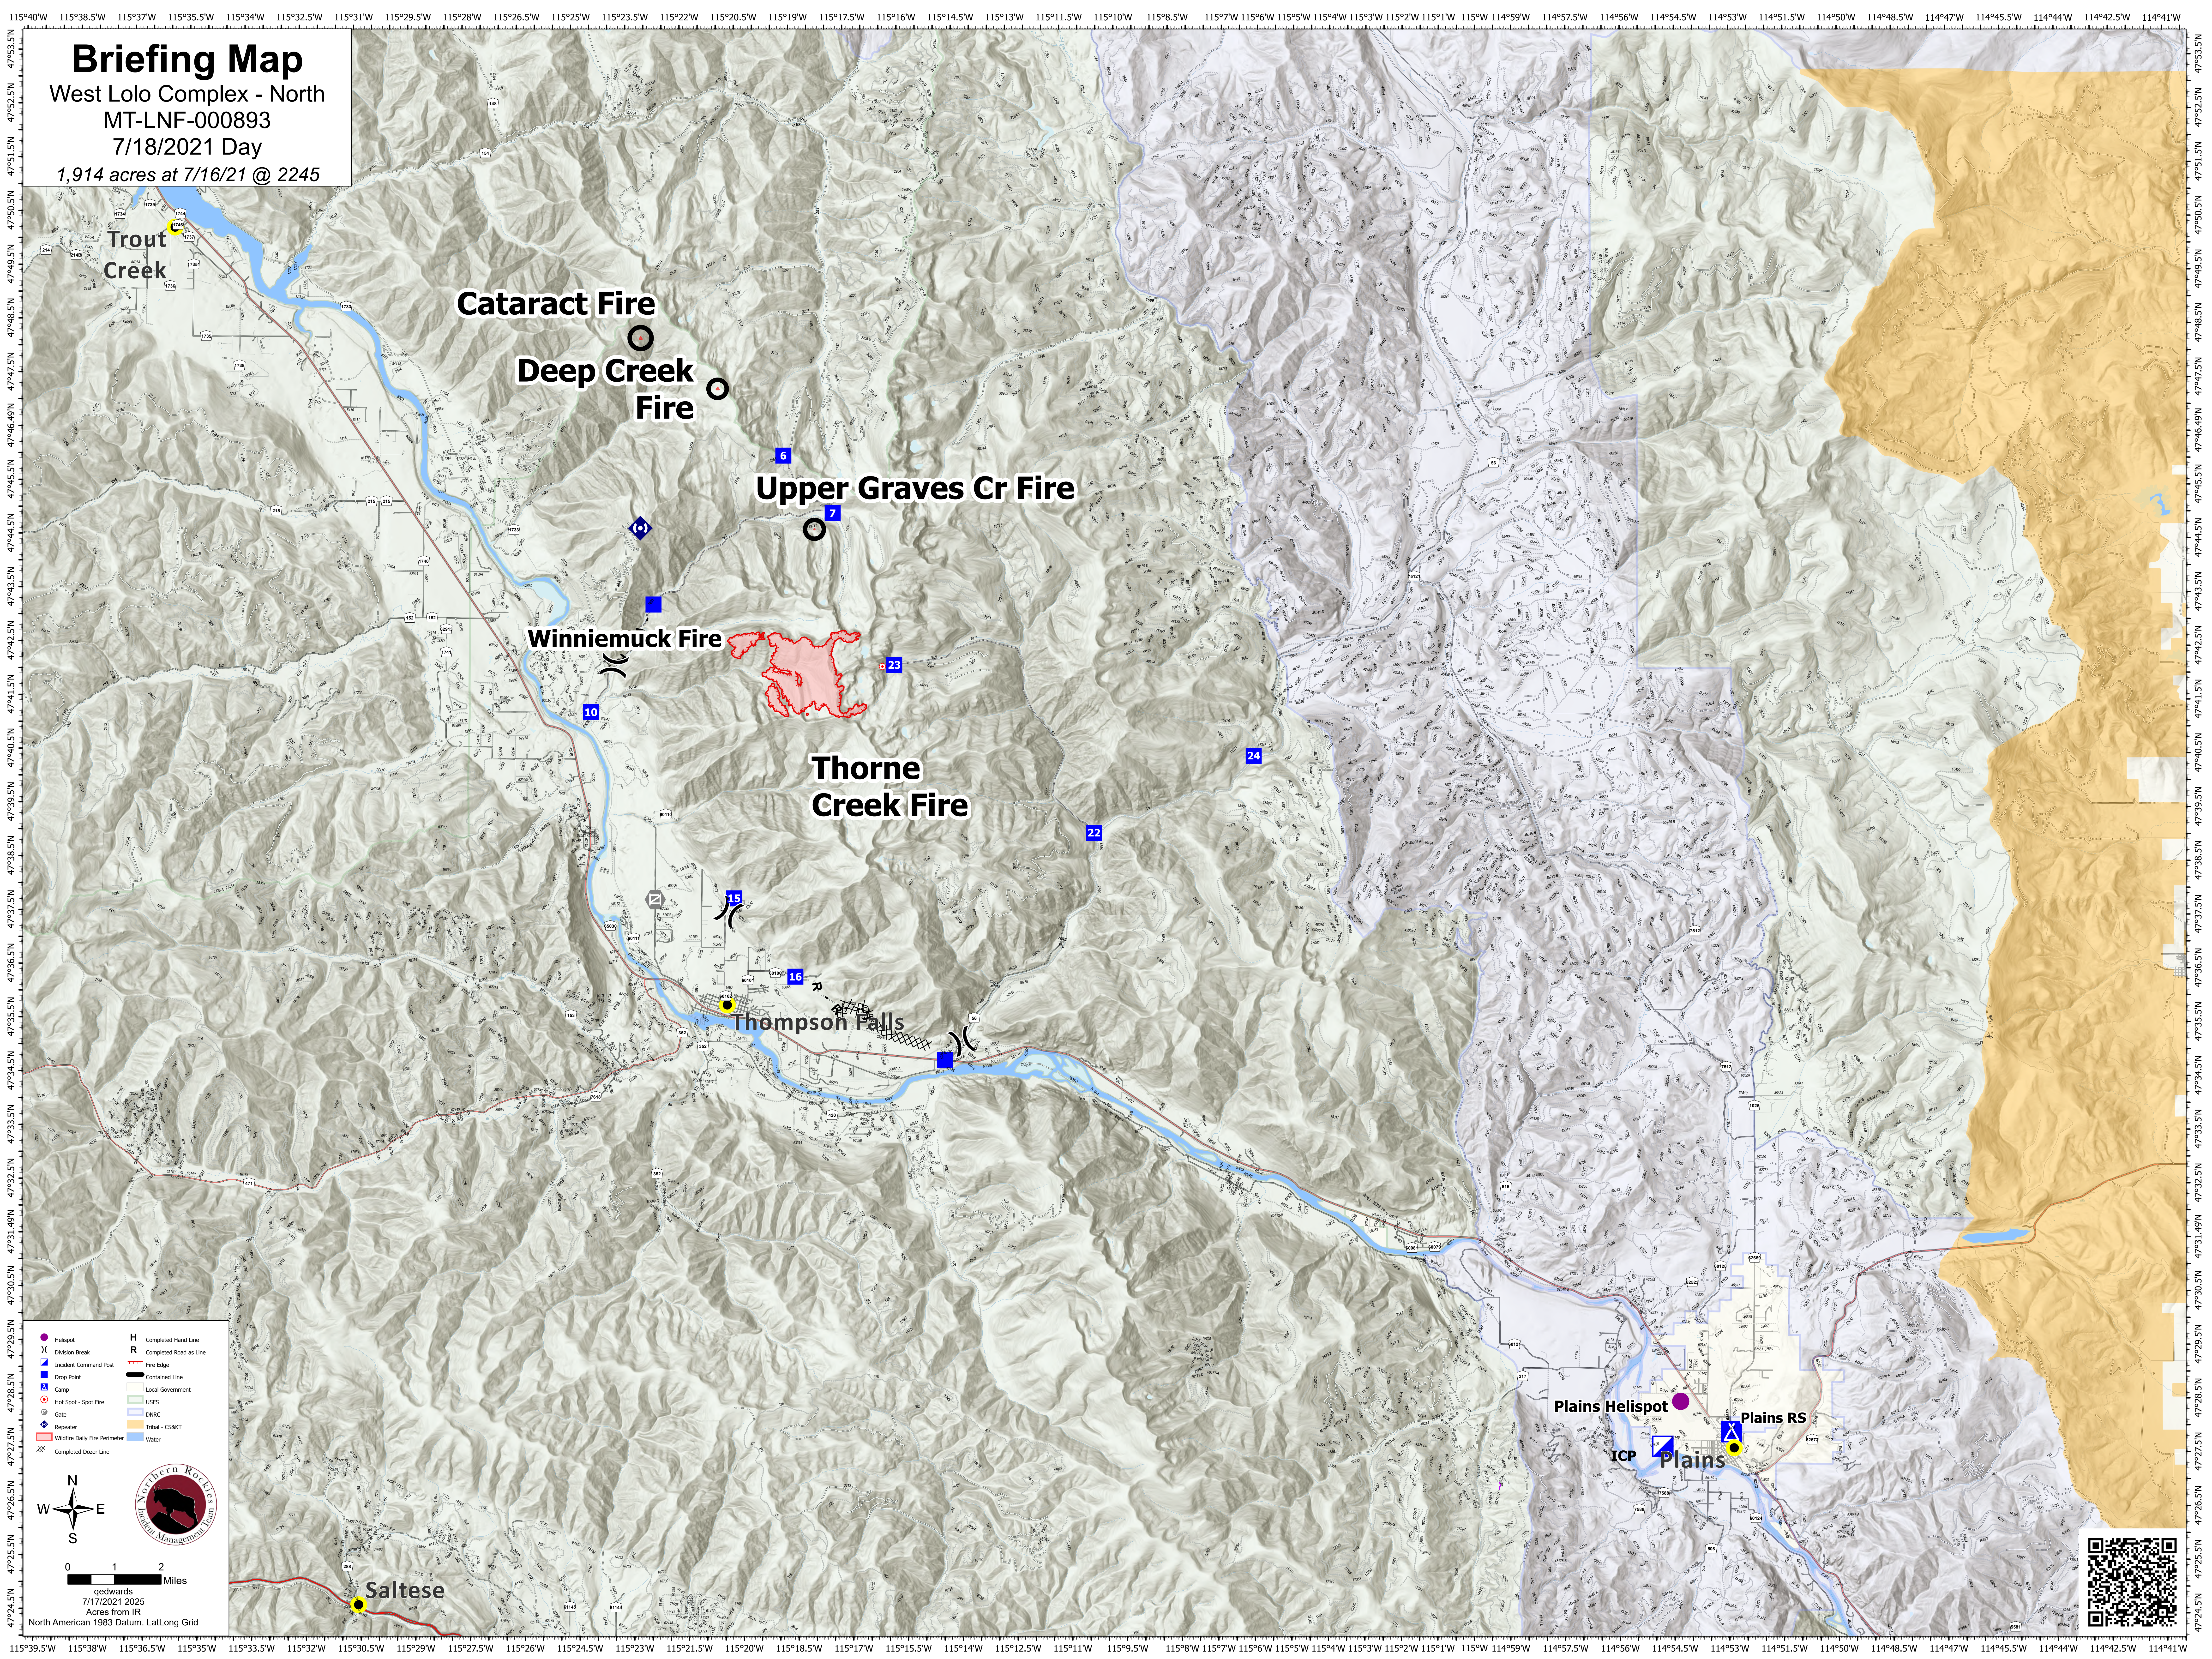

# Briefing Map

West Lolo Complex - North  
MT-LNF-000893  
7/18/2021 Day  
1,914 acres at 7/16/21 @ 2245

Trout Creek

Cataract Fire  
Deep Creek Fire

Upper Graves Cr Fire

Winniemuck Fire

Thorne Creek Fire

Thompson Falls

Plains Helispot  
ICP  
Plains

Plains RS

Saltese

	Helispot		Completed Hand Line
	Division Break		Completed Road as Line
	Incident Command Post		Fire Edge
	Drop Point		Contained Line
	Camp		Local Government
	Hot Spot - Spot Fire		USFS
	Gate		DNRC
	Repeater		Tribal - CSMT
	Wildfire Daily Fire Perimeter		Water
	Completed Dozer Line		

0 1 2 Miles

7/17/2021 2025  
Acres from IR  
North American 1983 Datum, LatLong Grid