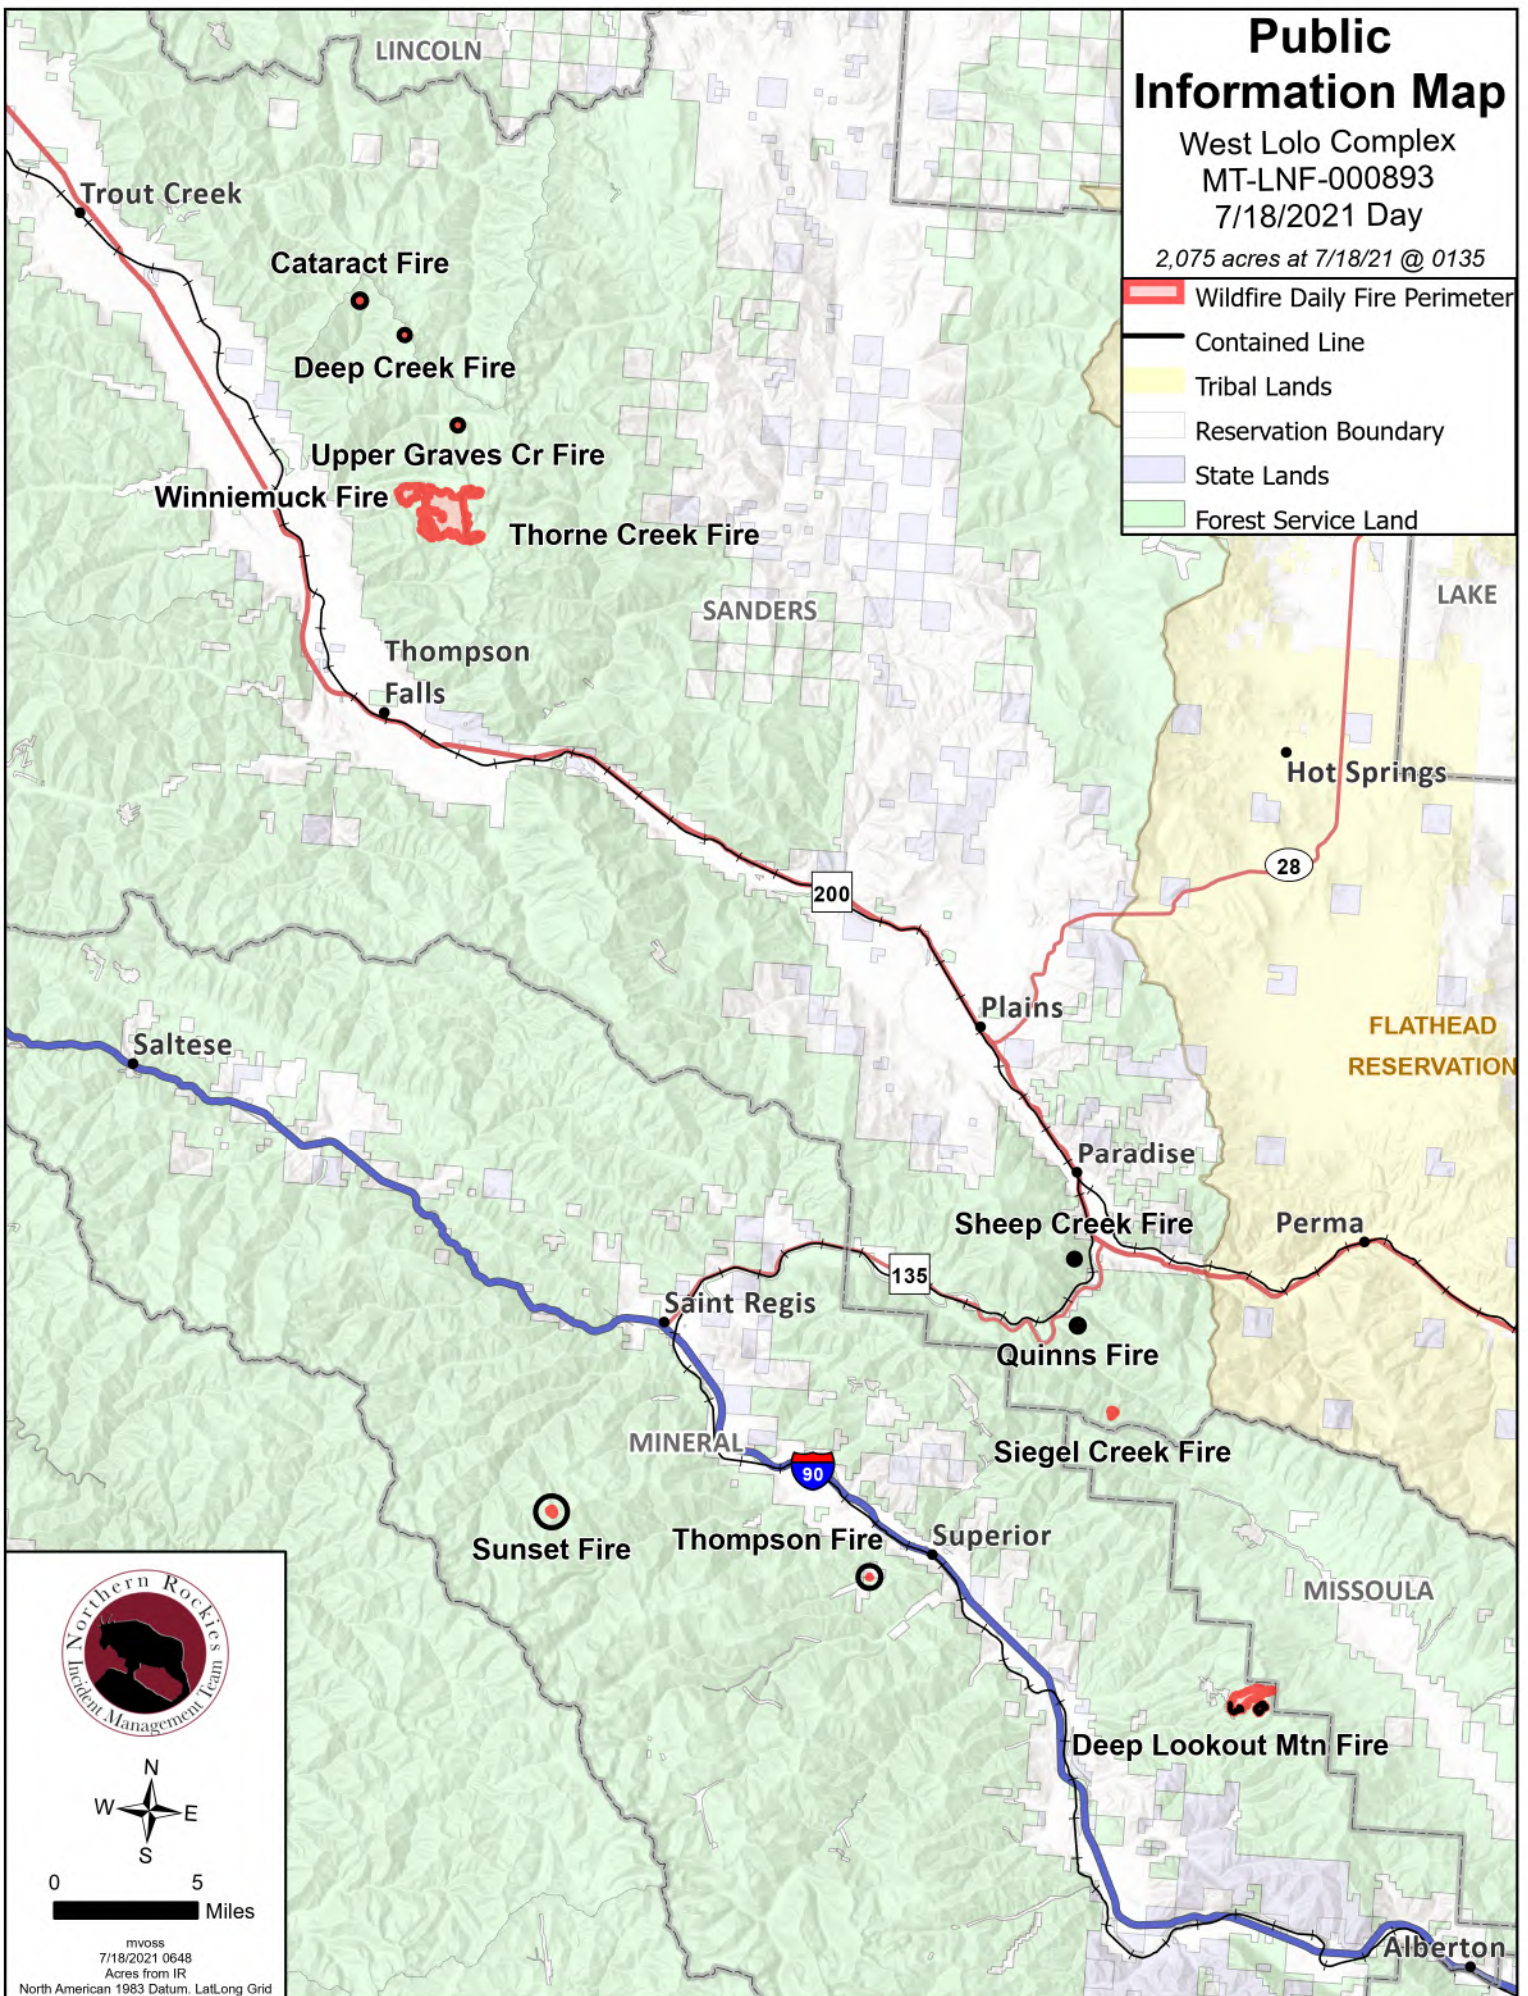

Public Information Map

West Lolo Complex
MT-LNF-000893
7/18/2021 Day

2,075 acres at 7/18/21 @ 0135

-  Wildfire Daily Fire Perimeter
-  Contained Line
-  Tribal Lands
-  Reservation Boundary
-  State Lands
-  Forest Service Land

0 5 Miles

mvoos
7/18/2021 0648
Acres from IR

North American 1983 Datum, LatLong Grid