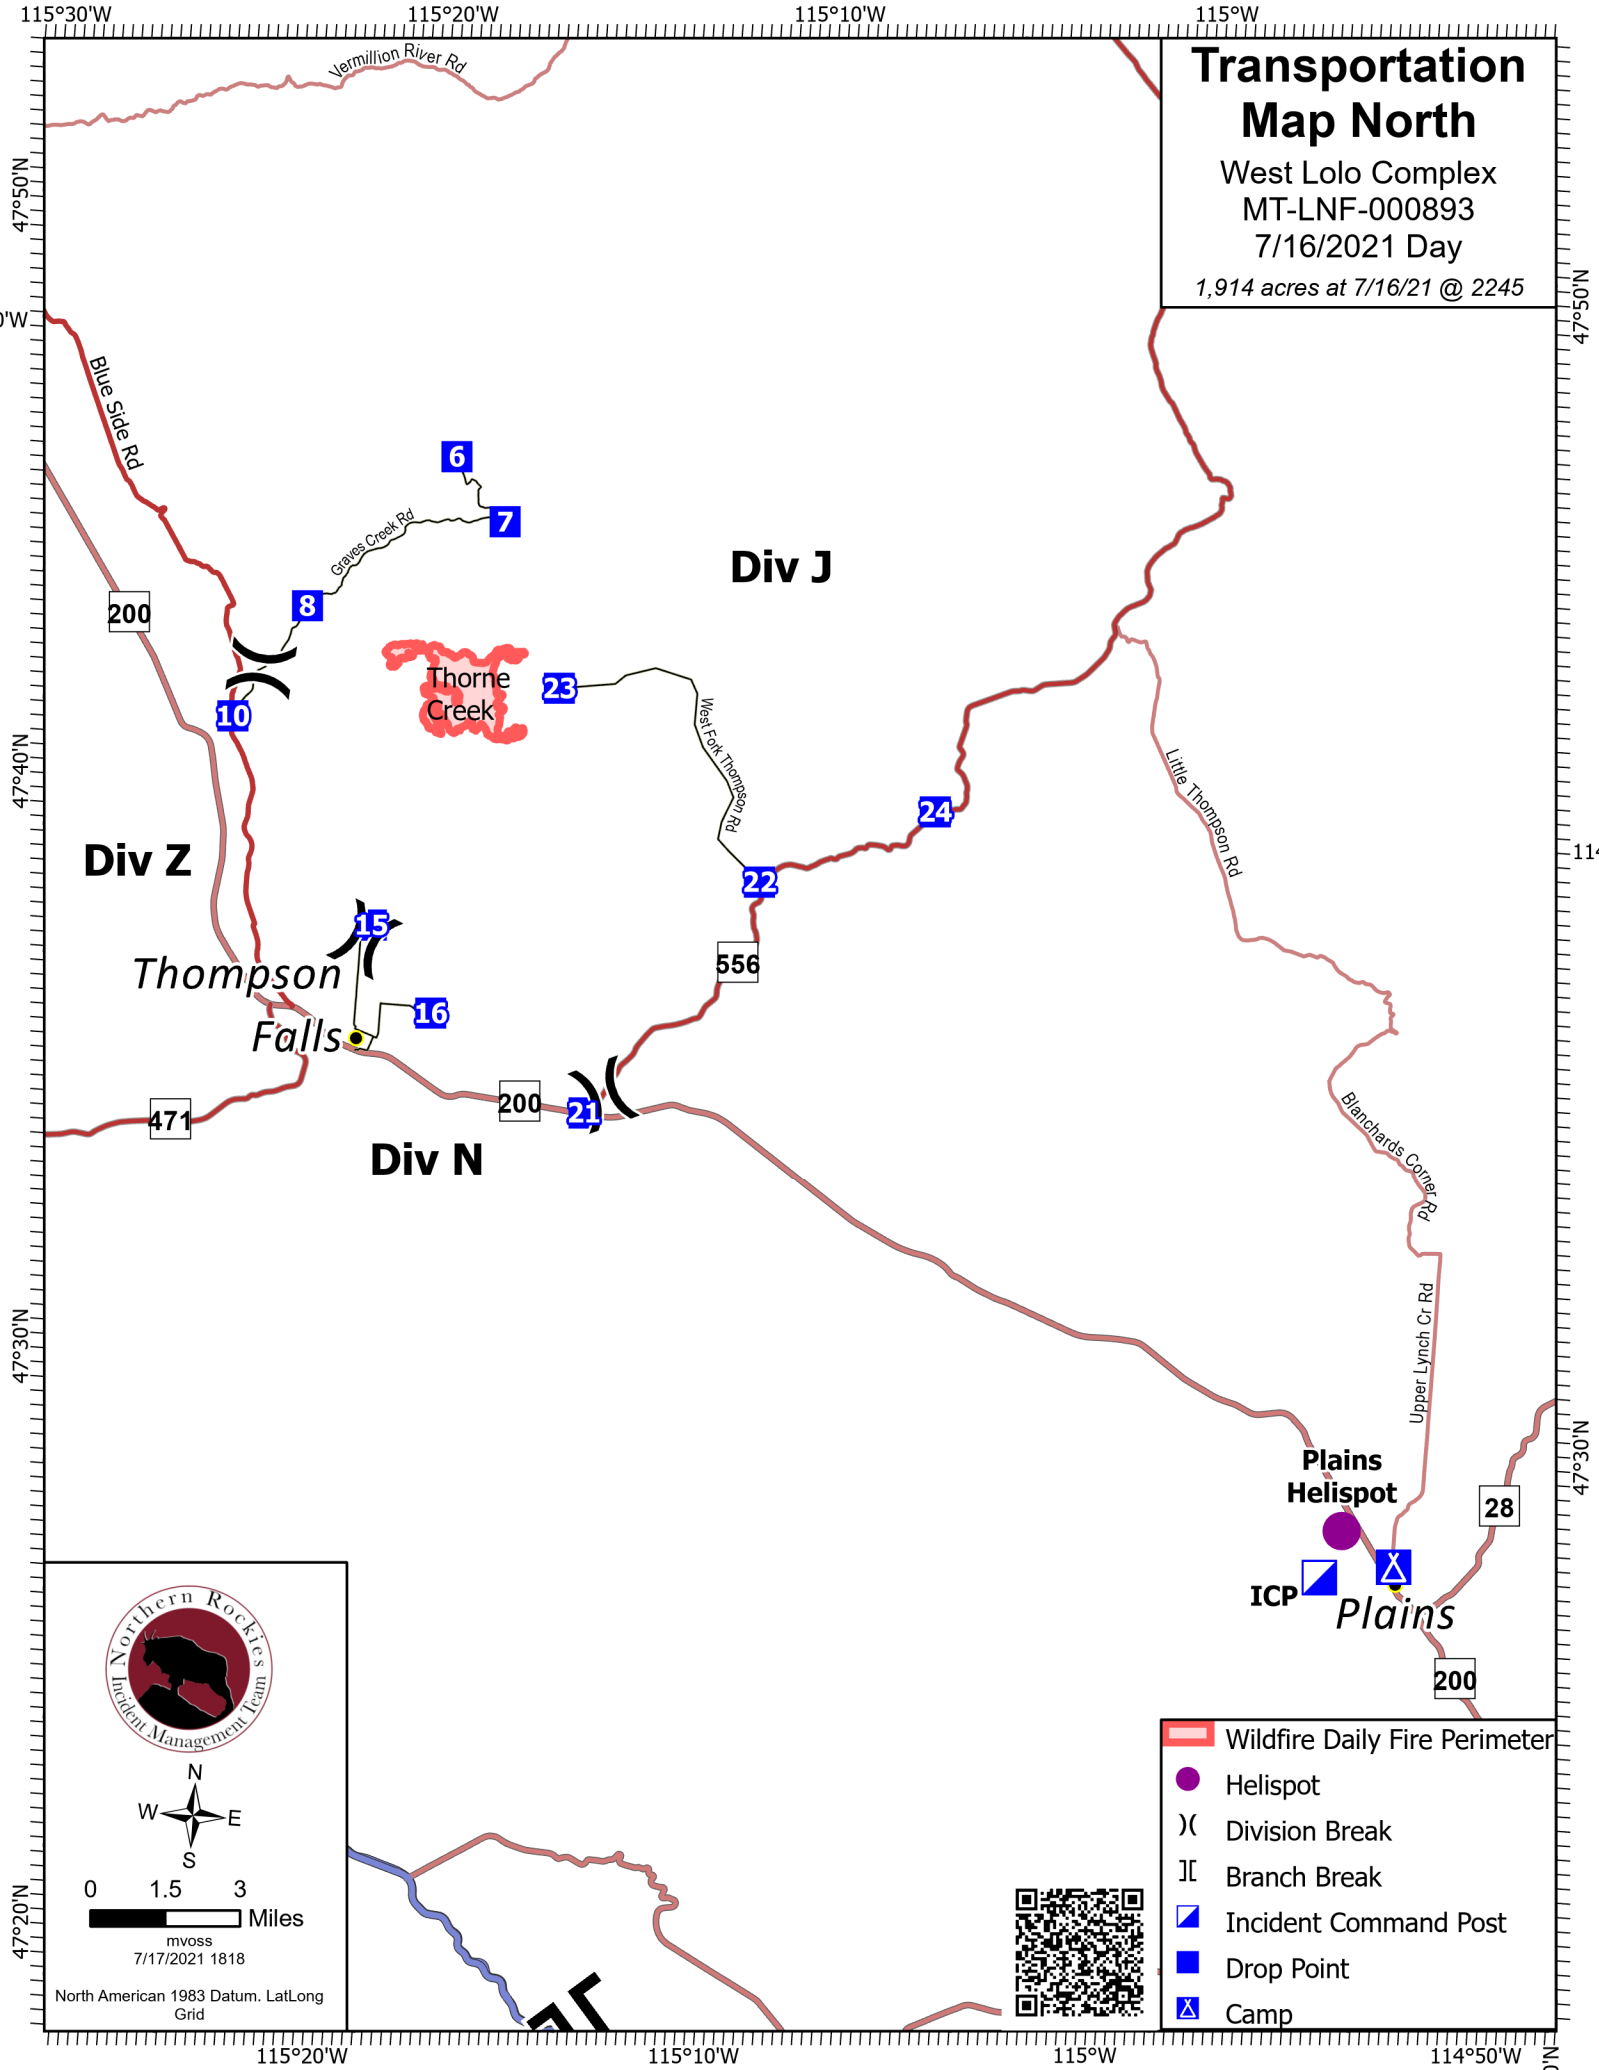

Transportation Map North

West Lolo Complex
MT-LNF-000893
7/16/2021 Day
1,914 acres at 7/16/21 @ 2245

mvoss
7/17/2021 1818

North American 1983 Datum, LatLong Grid

- Wildfire Daily Fire Perimeter
- Helispot
- Division Break
- Branch Break
- Incident Command Post
- Drop Point
- Camp