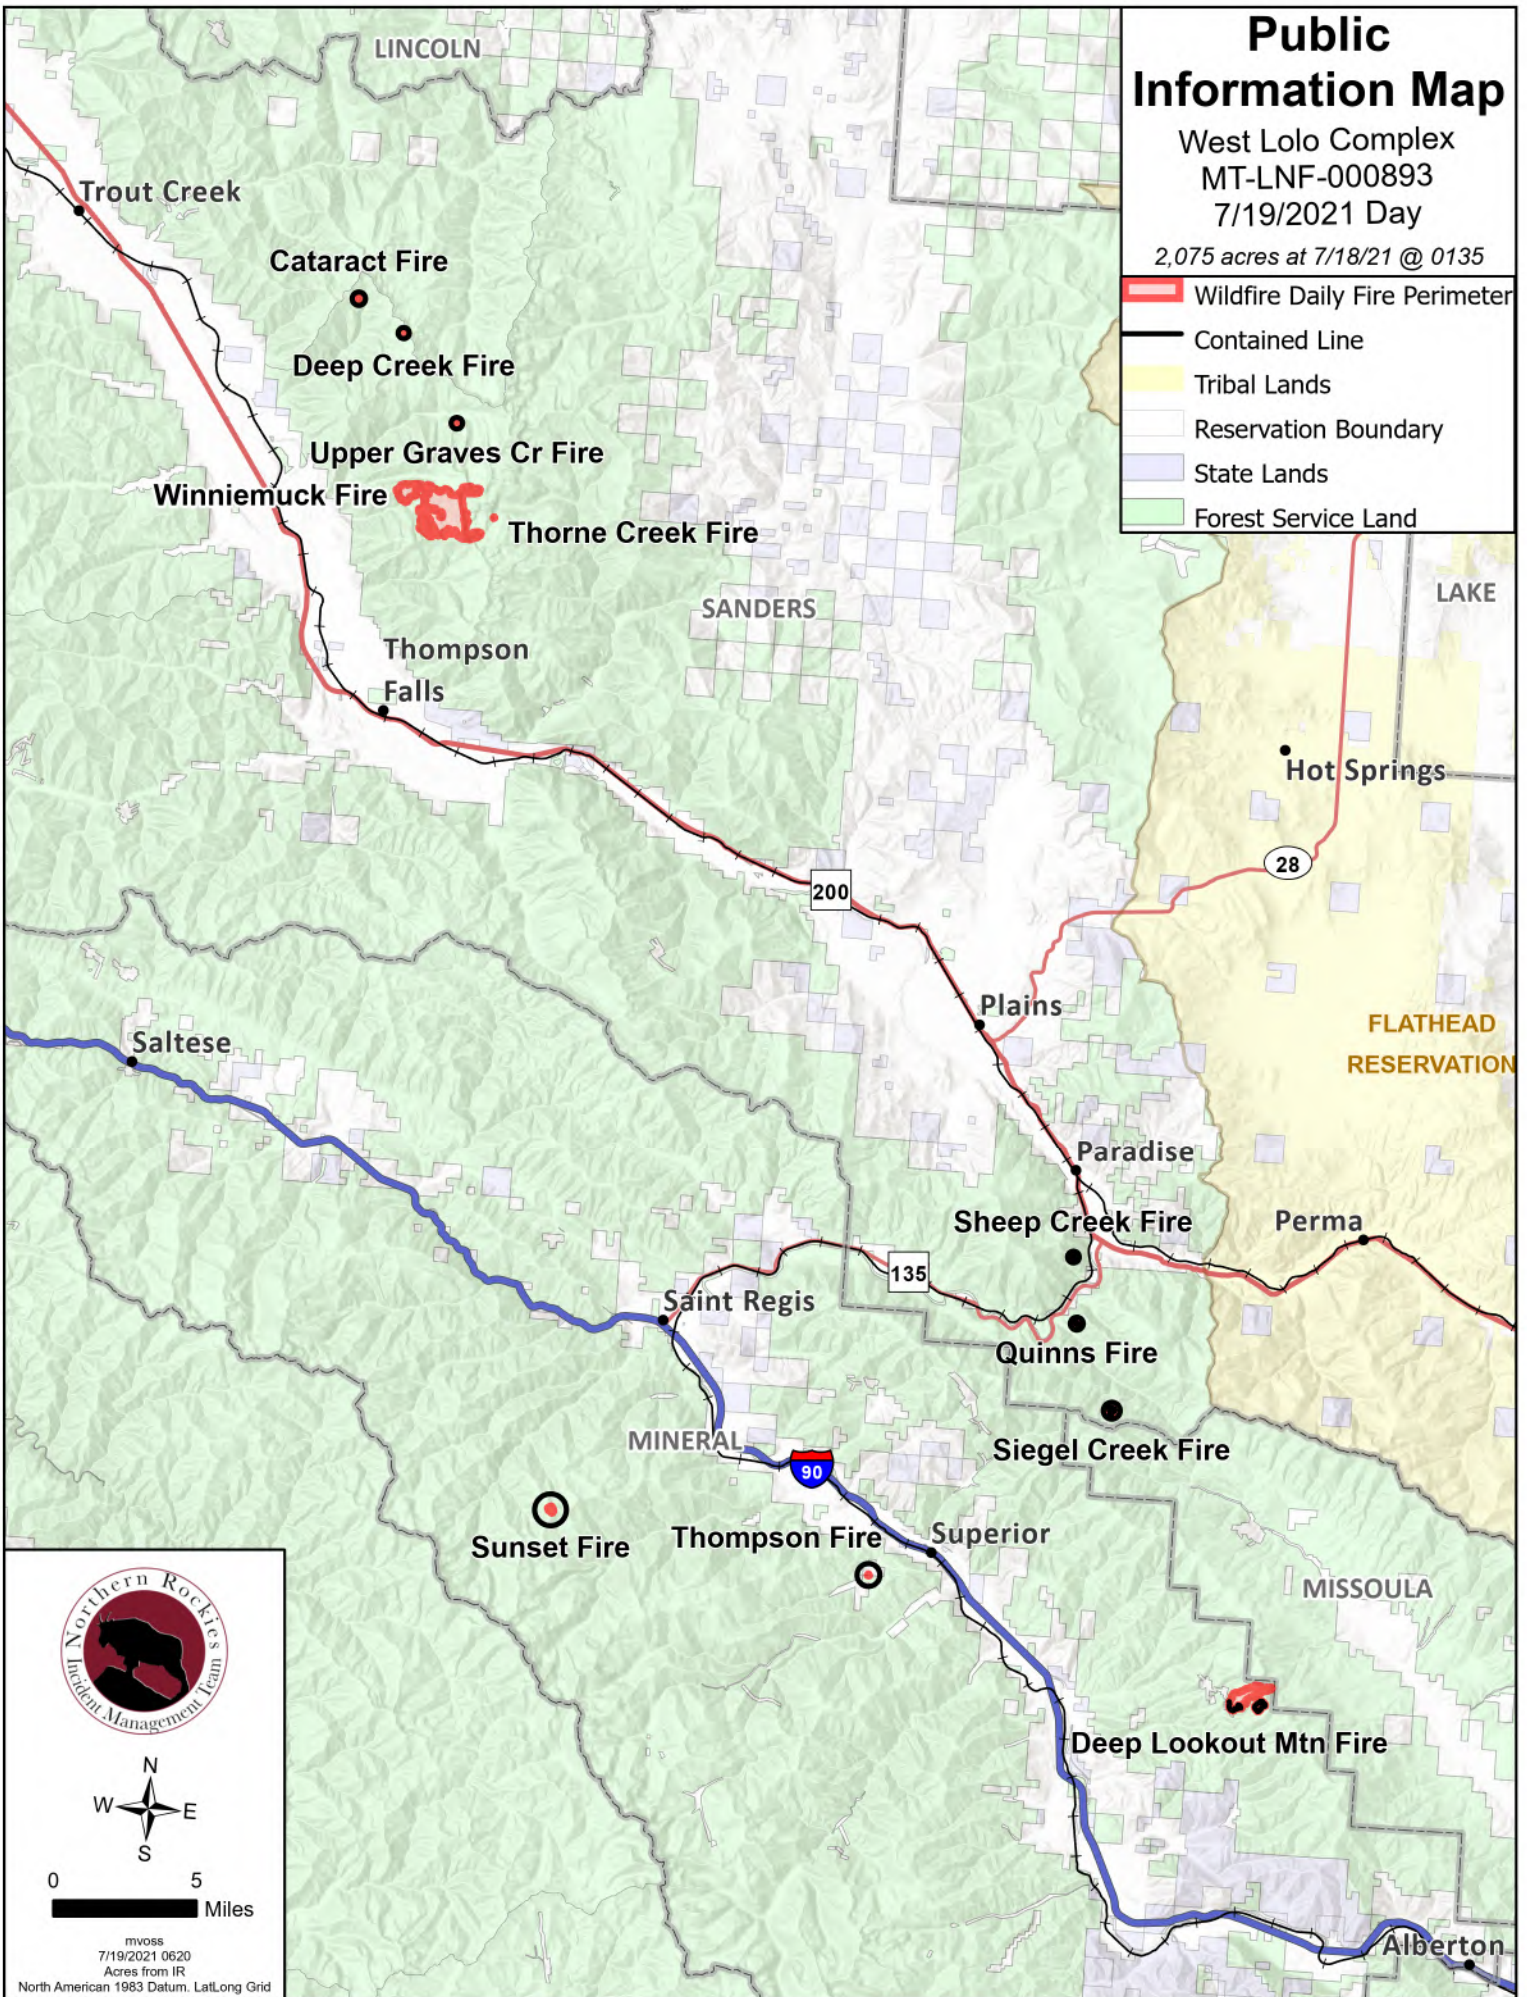

Public Information Map

West Lolo Complex
MT-LNF-000893
7/19/2021 Day

2,075 acres at 7/18/21 @ 0135

-  Wildfire Daily Fire Perimeter
-  Contained Line
-  Tribal Lands
-  Reservation Boundary
-  State Lands
-  Forest Service Land

mvoos
7/19/2021 0620
Acres from IR
North American 1983 Datum, LatLong Grid