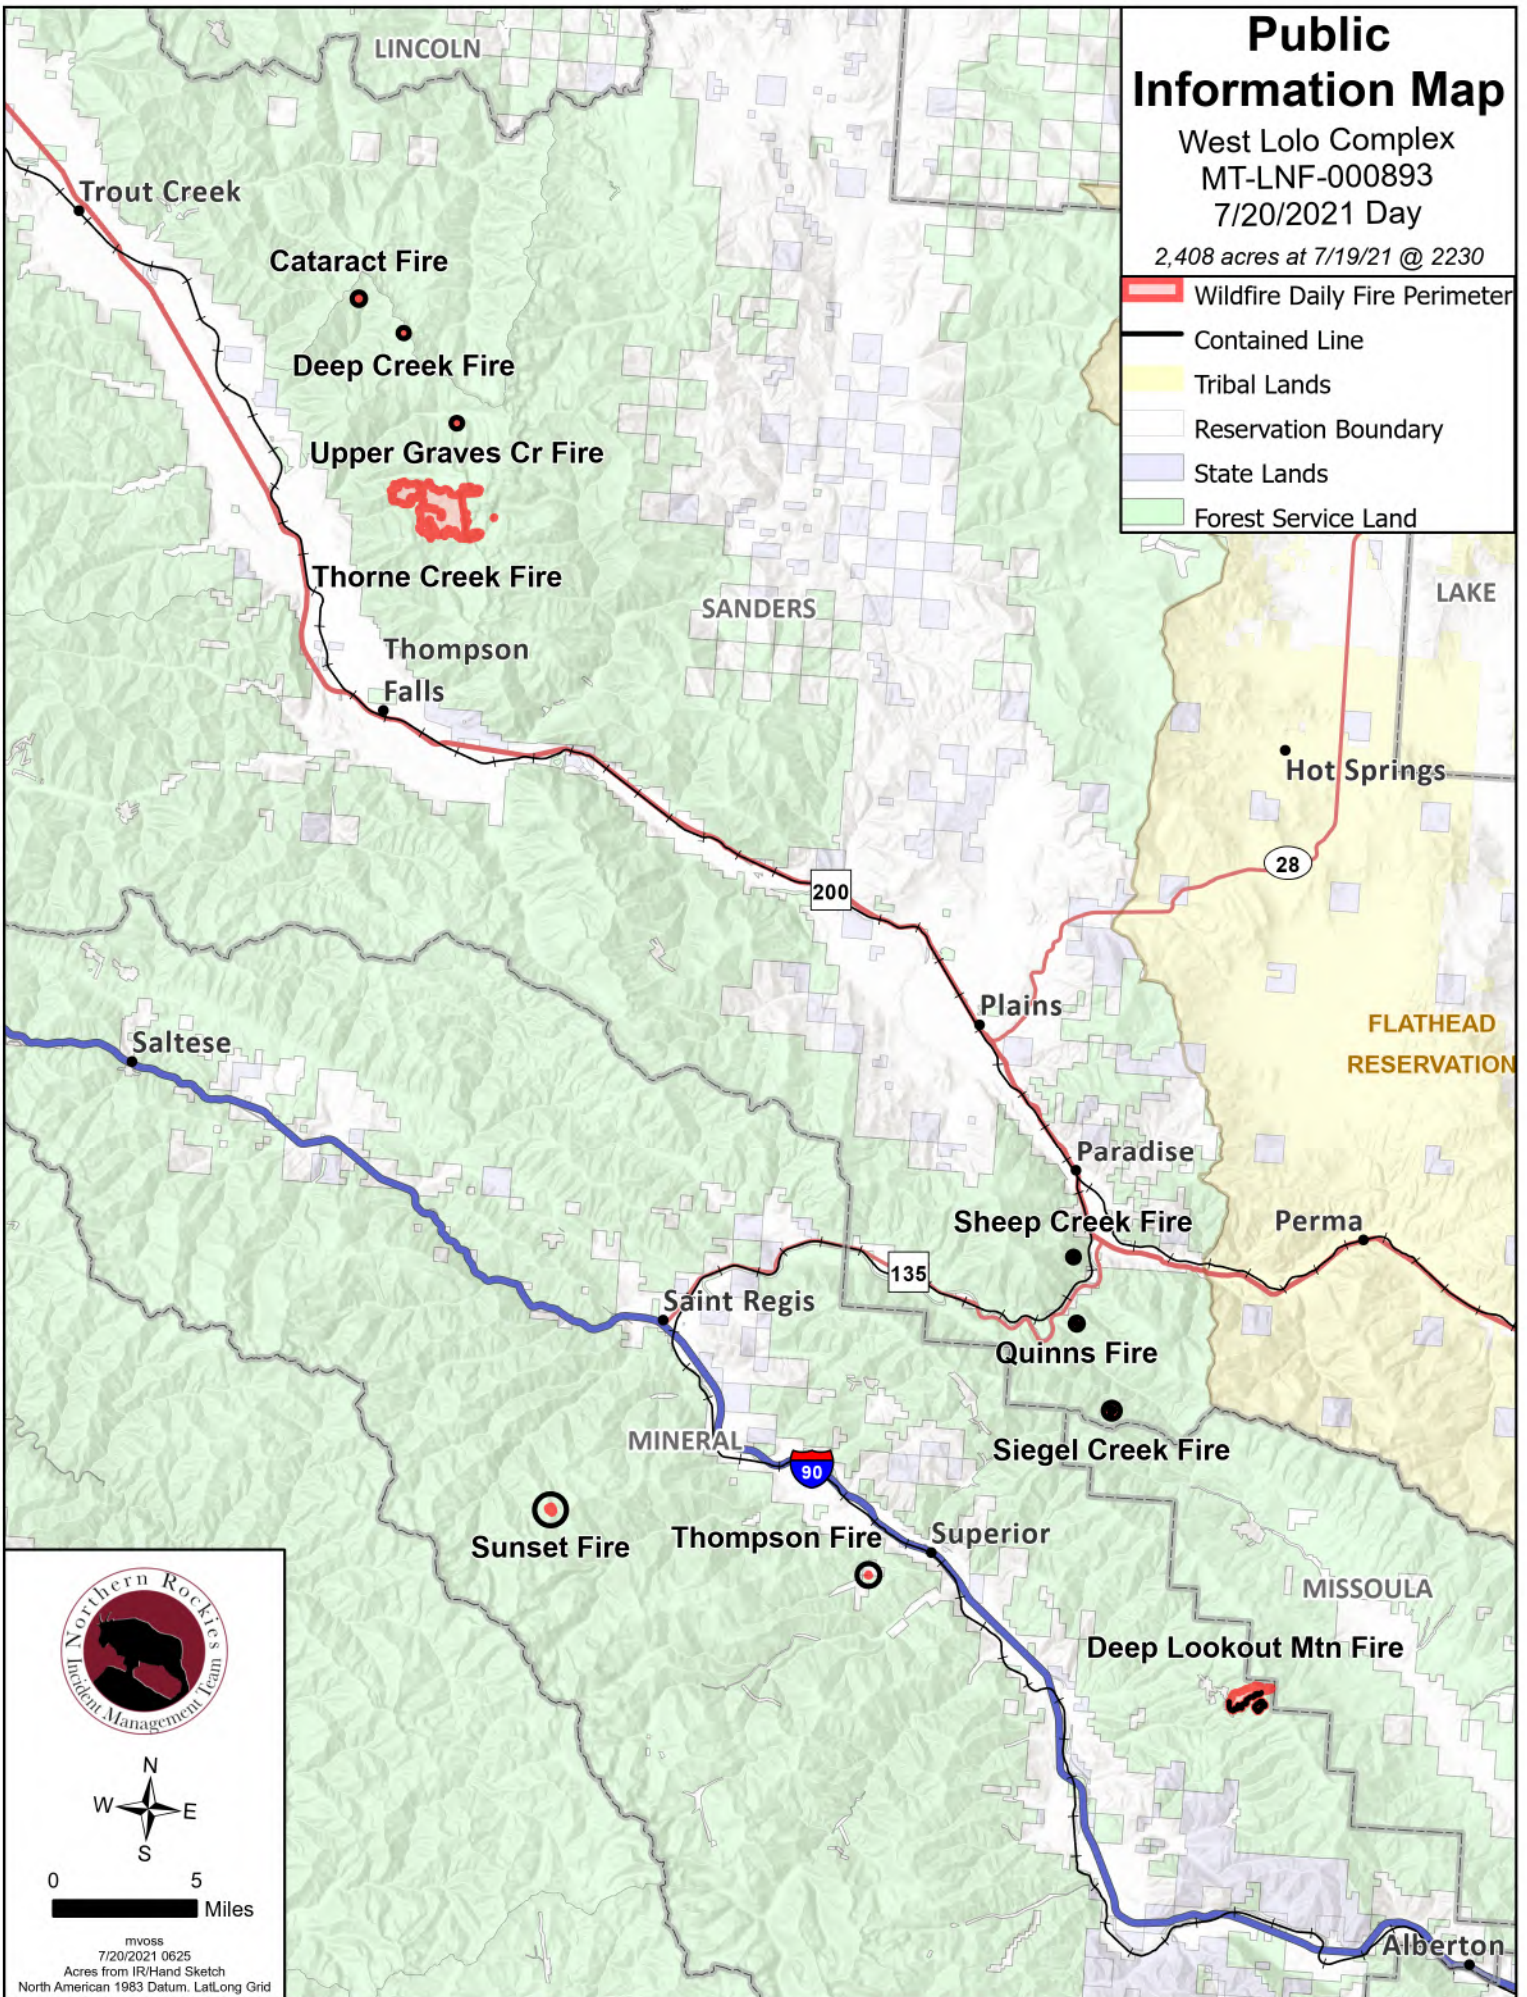

# Public Information Map

West Lolo Complex  
MT-LNF-000893  
7/20/2021 Day

2,408 acres at 7/19/21 @ 2230

- Wildfire Daily Fire Perimeter
- Contained Line
- Tribal Lands
- Reservation Boundary
- State Lands
- Forest Service Land

0 5 Miles

mvoos  
7/20/2021 0625  
Acres from IR/Hand Sketch  
North American 1983 Datum, Lat/Long Grid