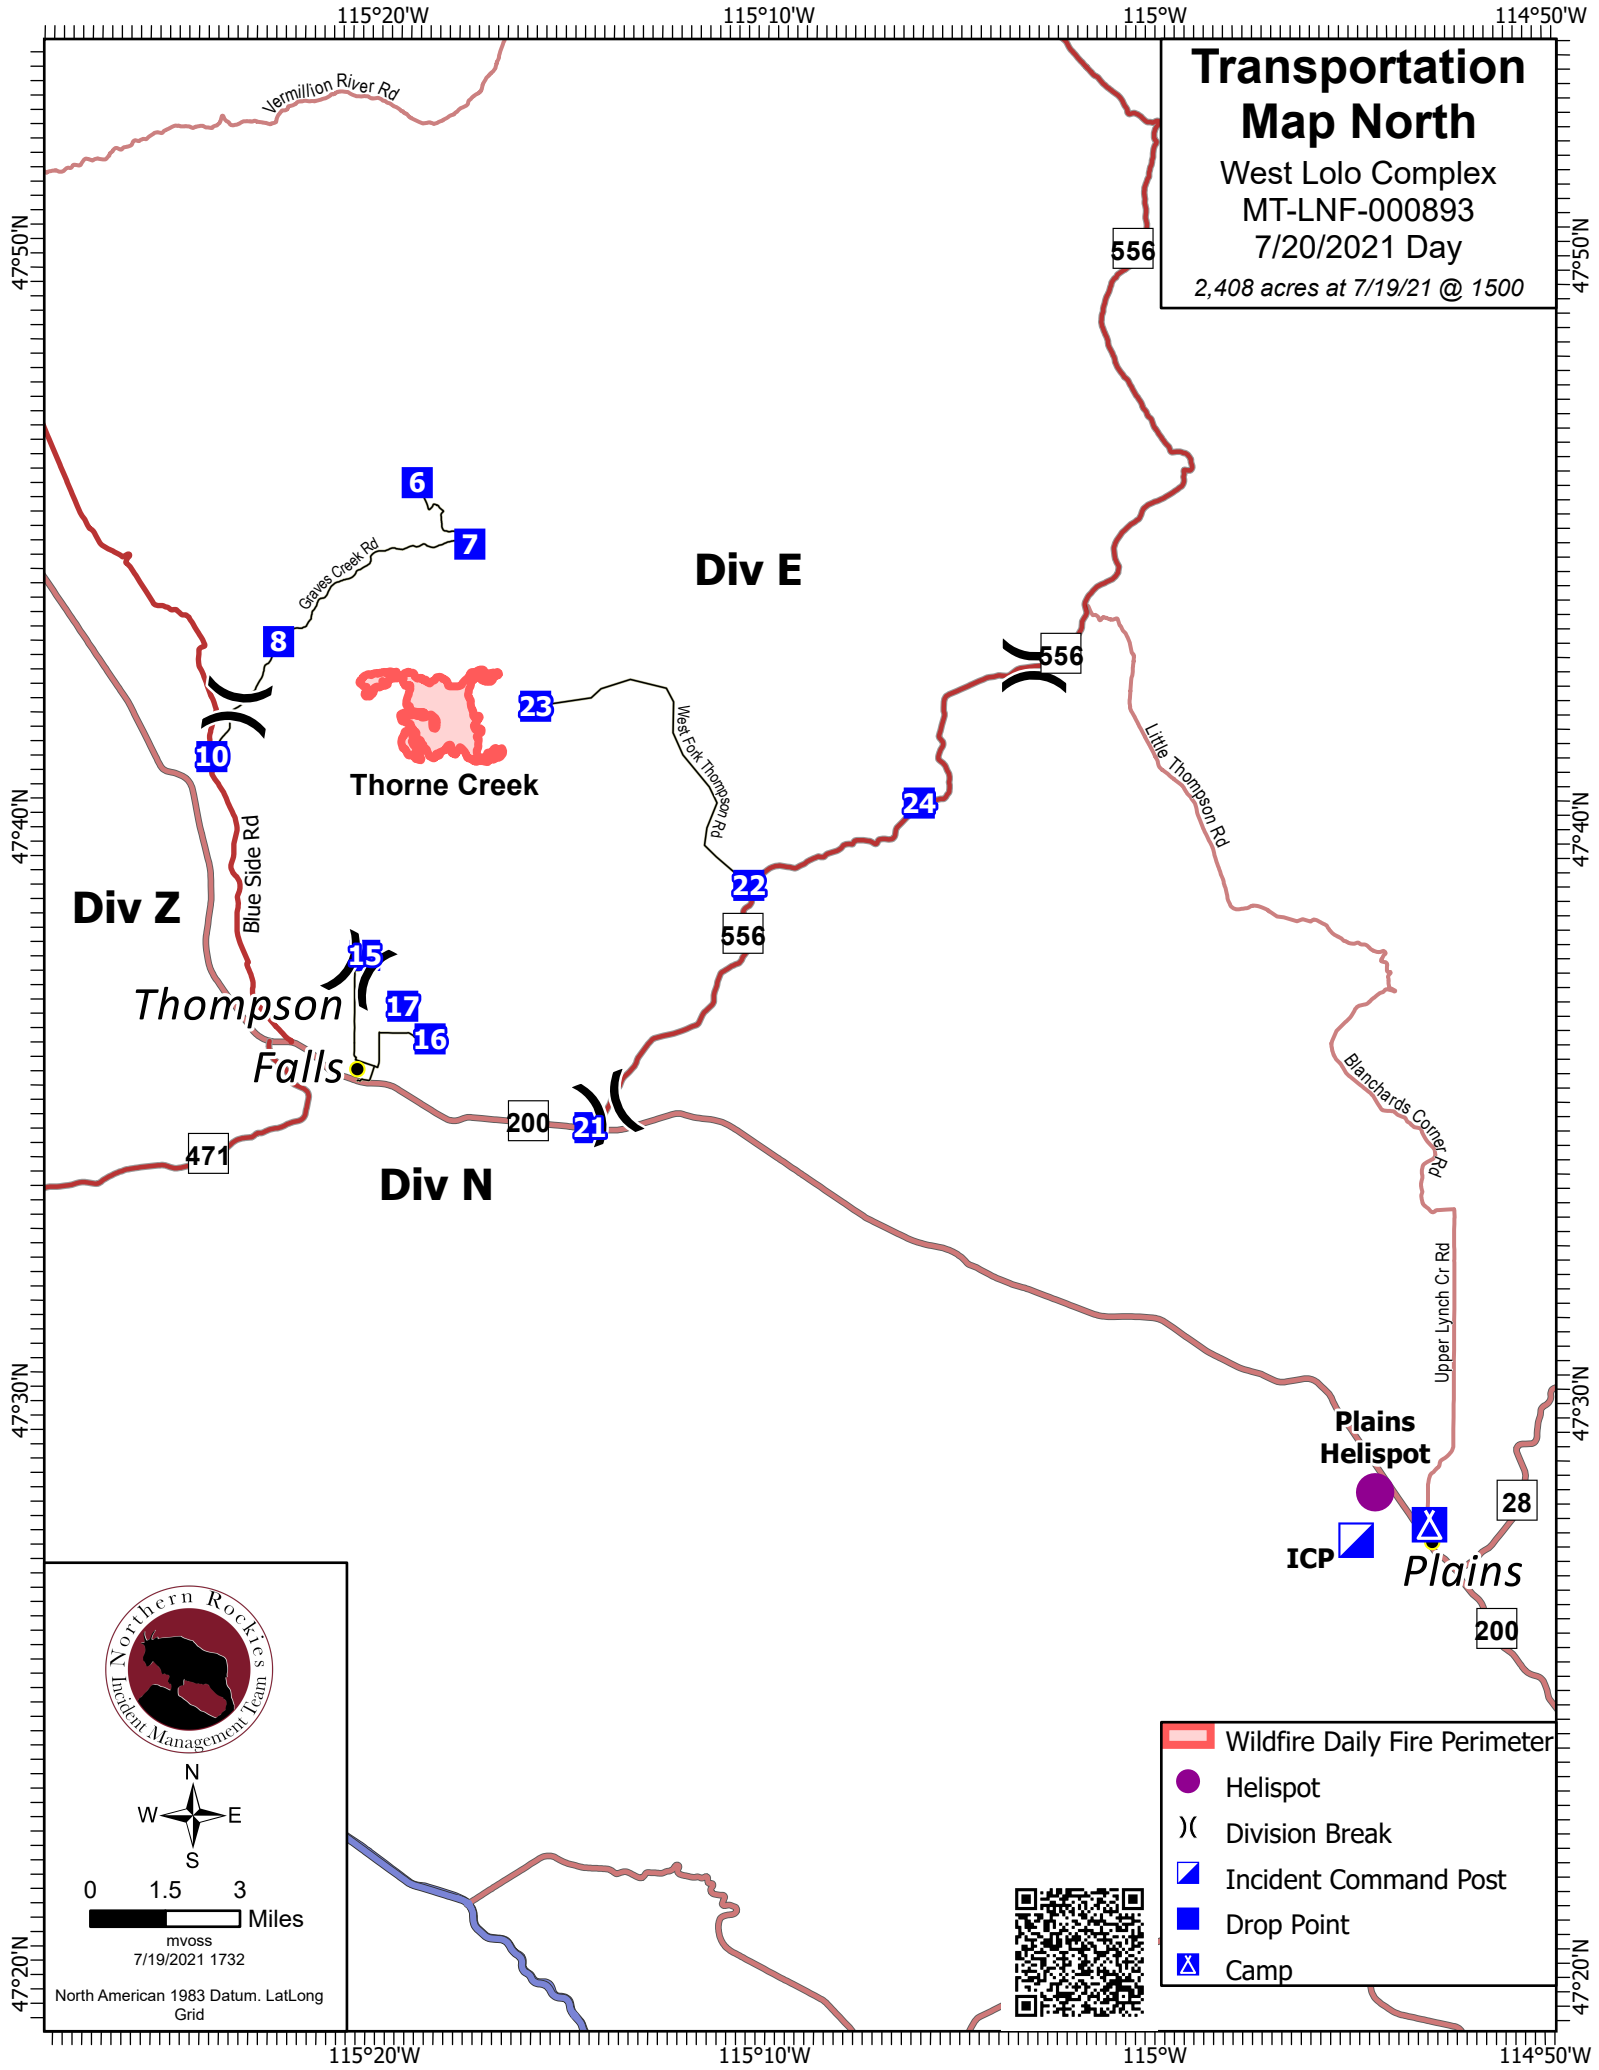

# Transportation Map North

West Lolo Complex  
MT-LNF-000893  
7/20/2021 Day  
2,408 acres at 7/19/21 @ 1500

0 1.5 3  
Miles  
mvoss  
7/19/2021 1732

North American 1983 Datum, LatLong  
Grid