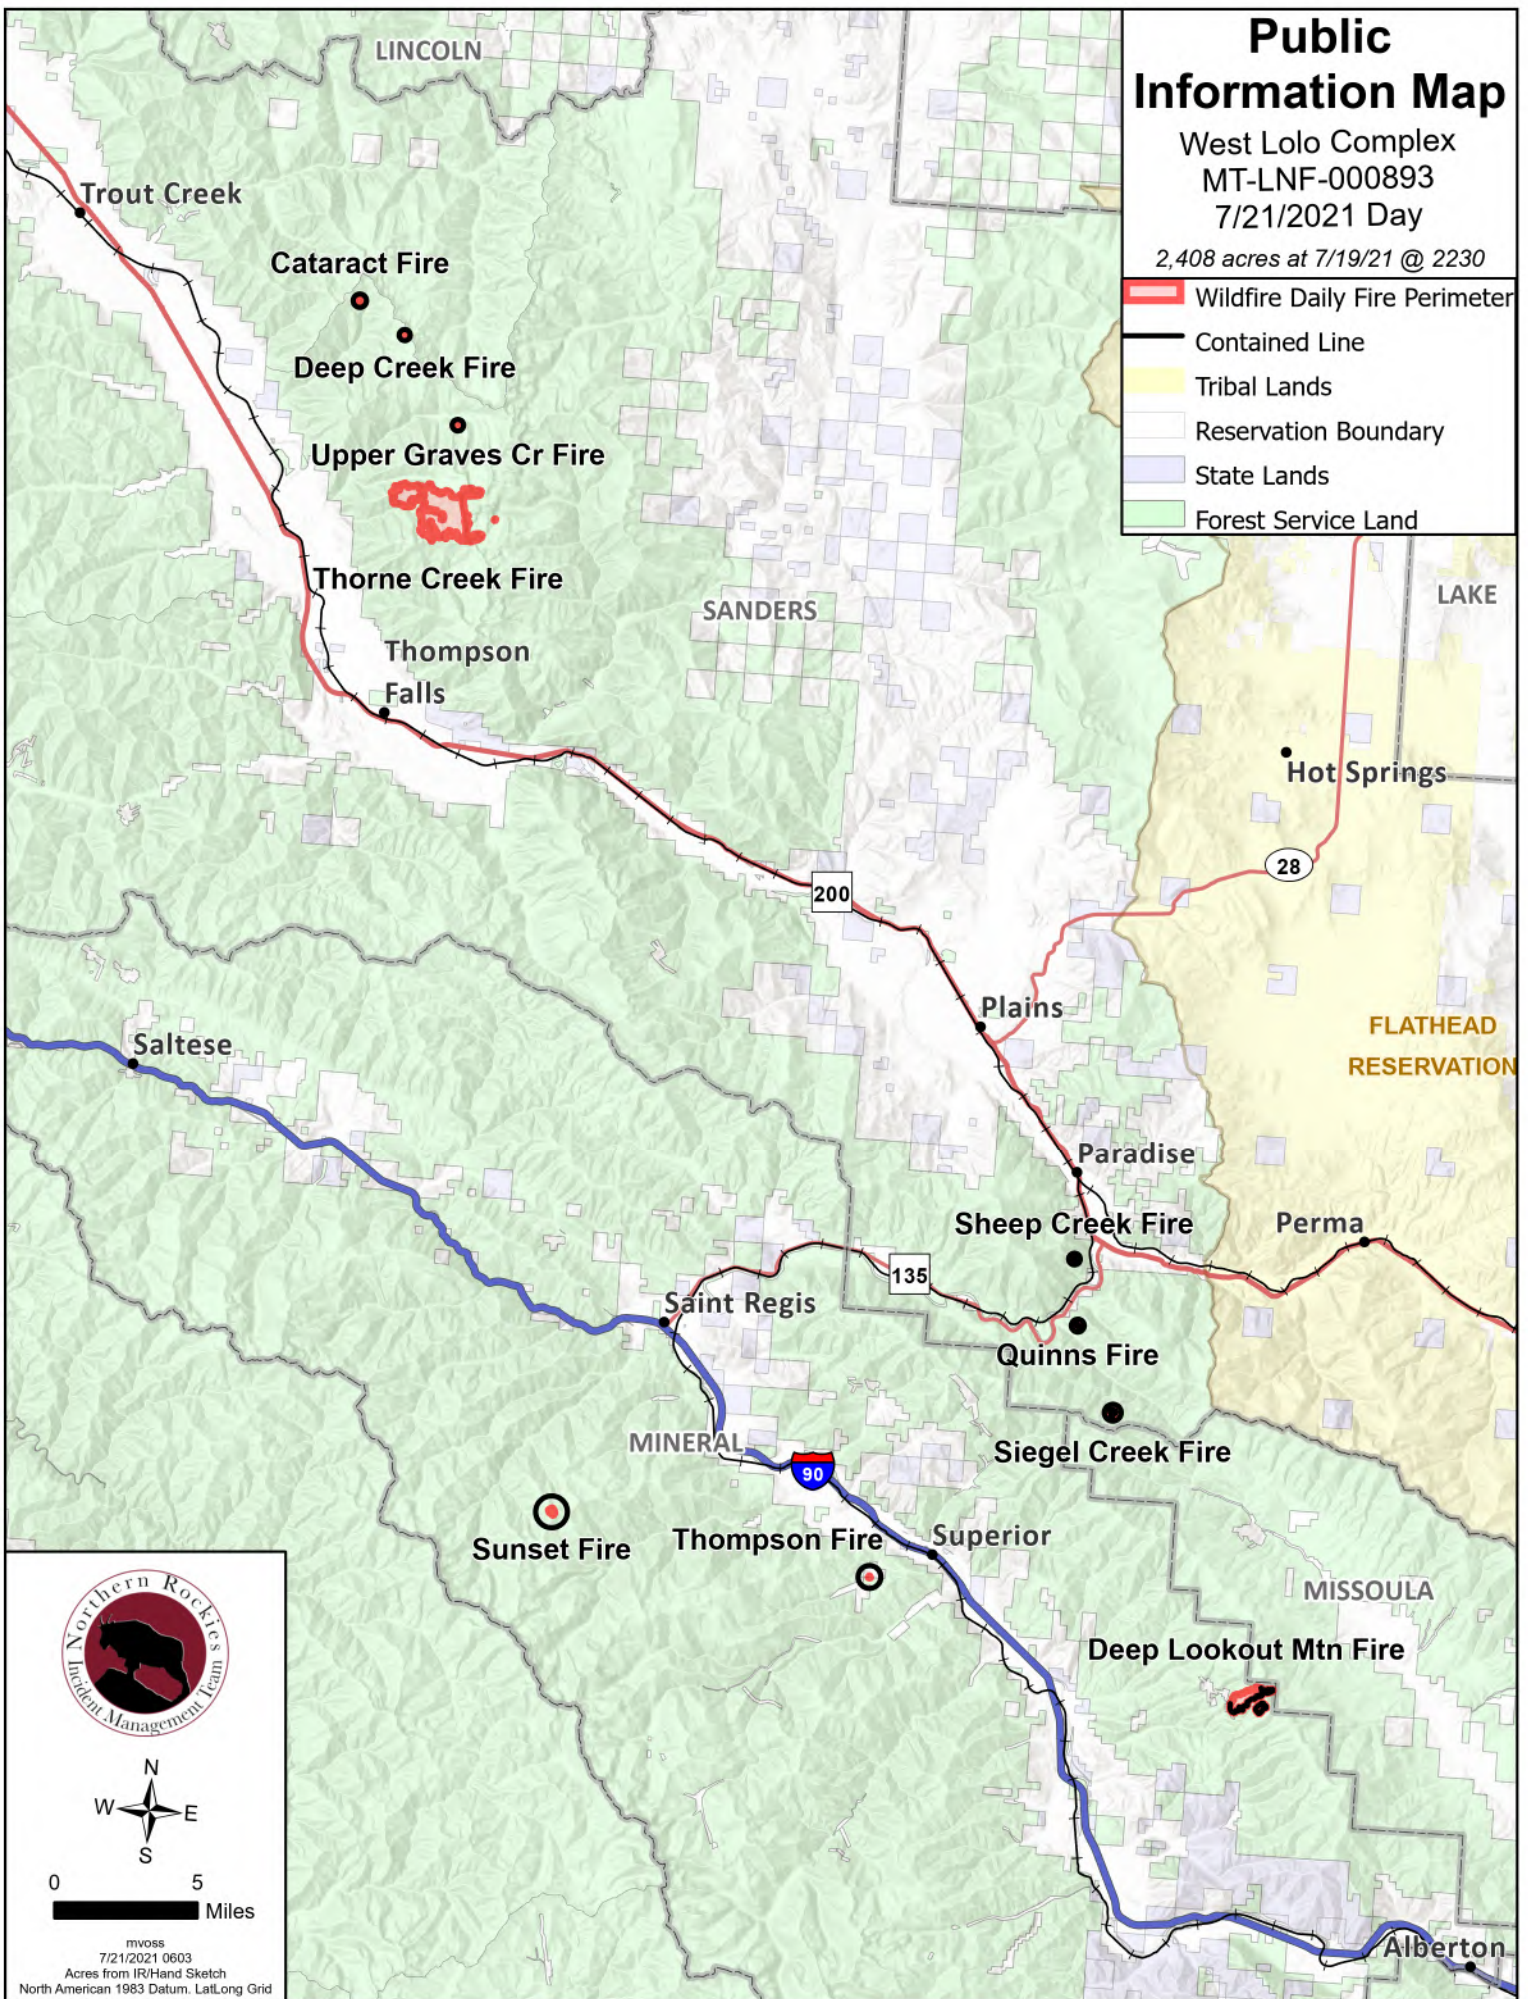

Public Information Map

West Lolo Complex
MT-LNF-000893
7/21/2021 Day

2,408 acres at 7/19/21 @ 2230

- Wildfire Daily Fire Perimeter
- Contained Line
- Tribal Lands
- Reservation Boundary
- State Lands
- Forest Service Land

0 5 Miles

mvoos
7/21/2021 0603
Acres from IR/Hand Sketch
North American 1983 Datum, Lat/Long Grid