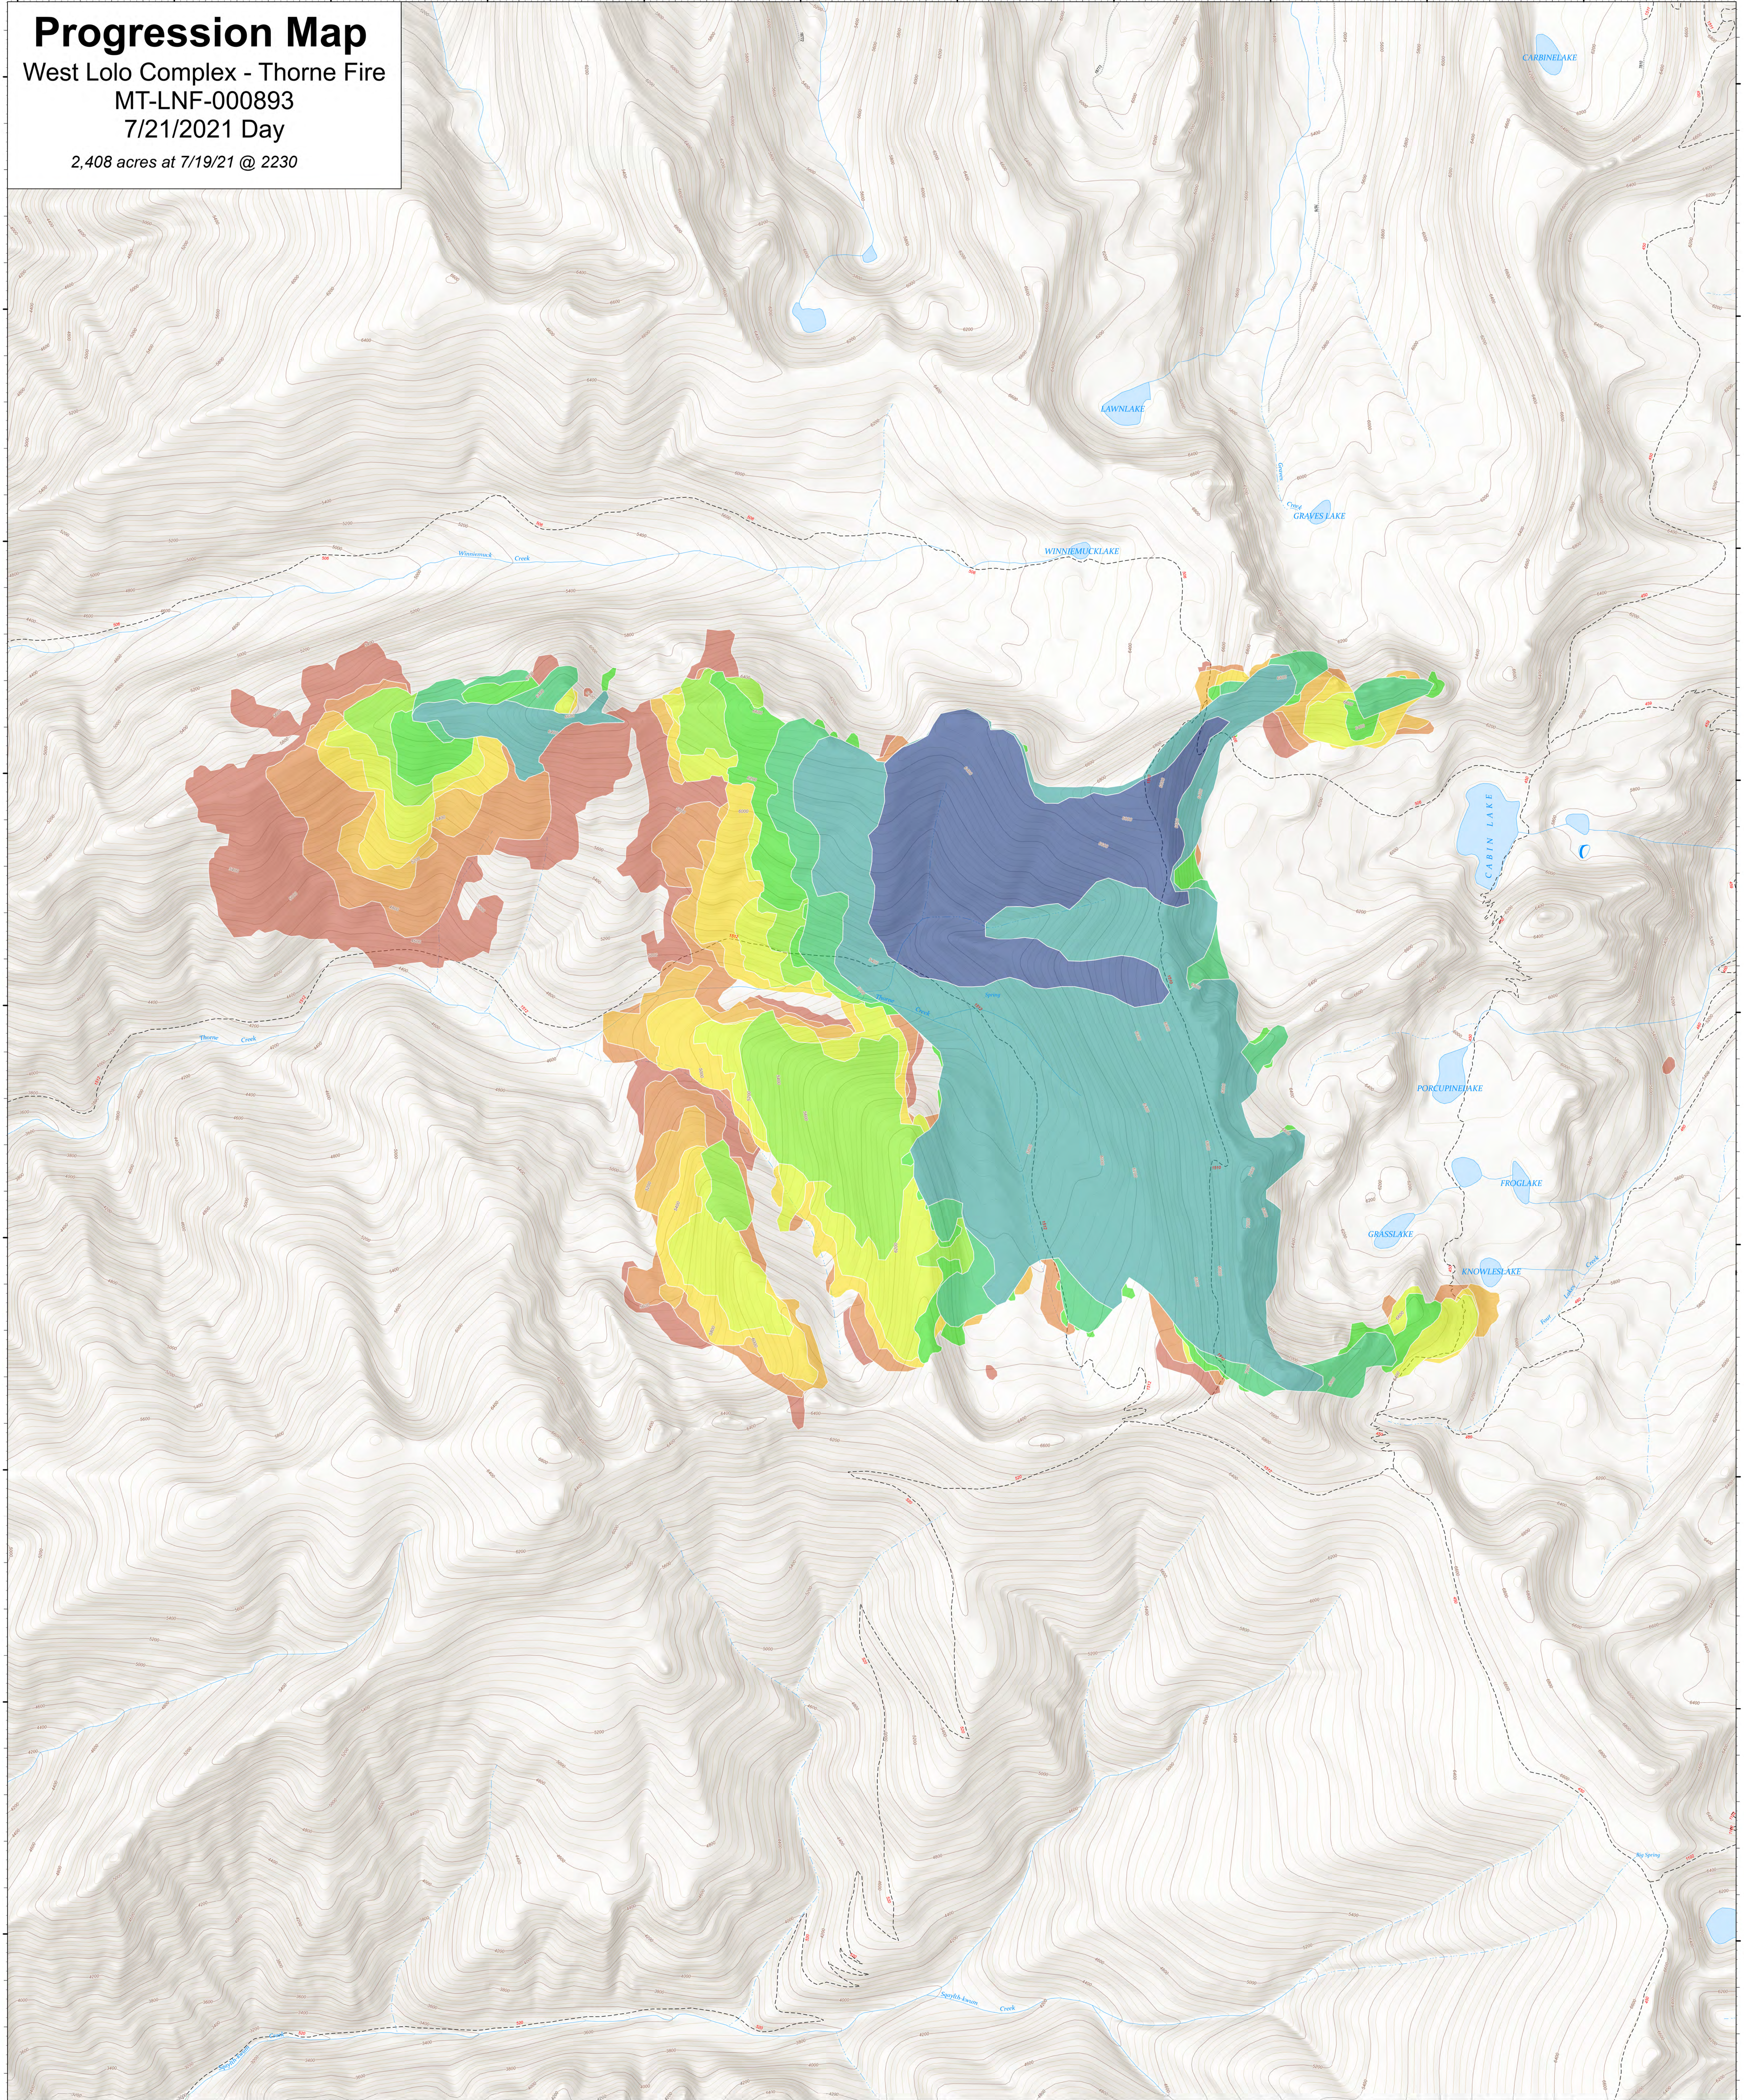

Progression Map

West Lolo Complex - Thorne Fire

MT-LNF-000893

7/21/2021 Day

2,408 acres at 7/19/21 @ 2230

Thorne Creek Fire Progression

- 2021-07-10 230 growth ac, 230 total ac
- 2021-07-15 159 growth ac, 1,322 total ac
- 2021-07-11 589 growth ac, 819 total ac
- 2021-07-16 124 growth ac, 1,446 total ac
- 2021-07-12 109 growth ac, 928 total ac
- 2021-07-17 83 growth ac, 1,529 total ac
- 2021-07-13 84 growth ac, 1,012 total ac
- 2021-07-18 161 growth ac, 1,690 total ac
- 2021-07-14 151 growth ac, 1,163 total ac
- 2021-07-19 353 growth ac, 2,043 total ac