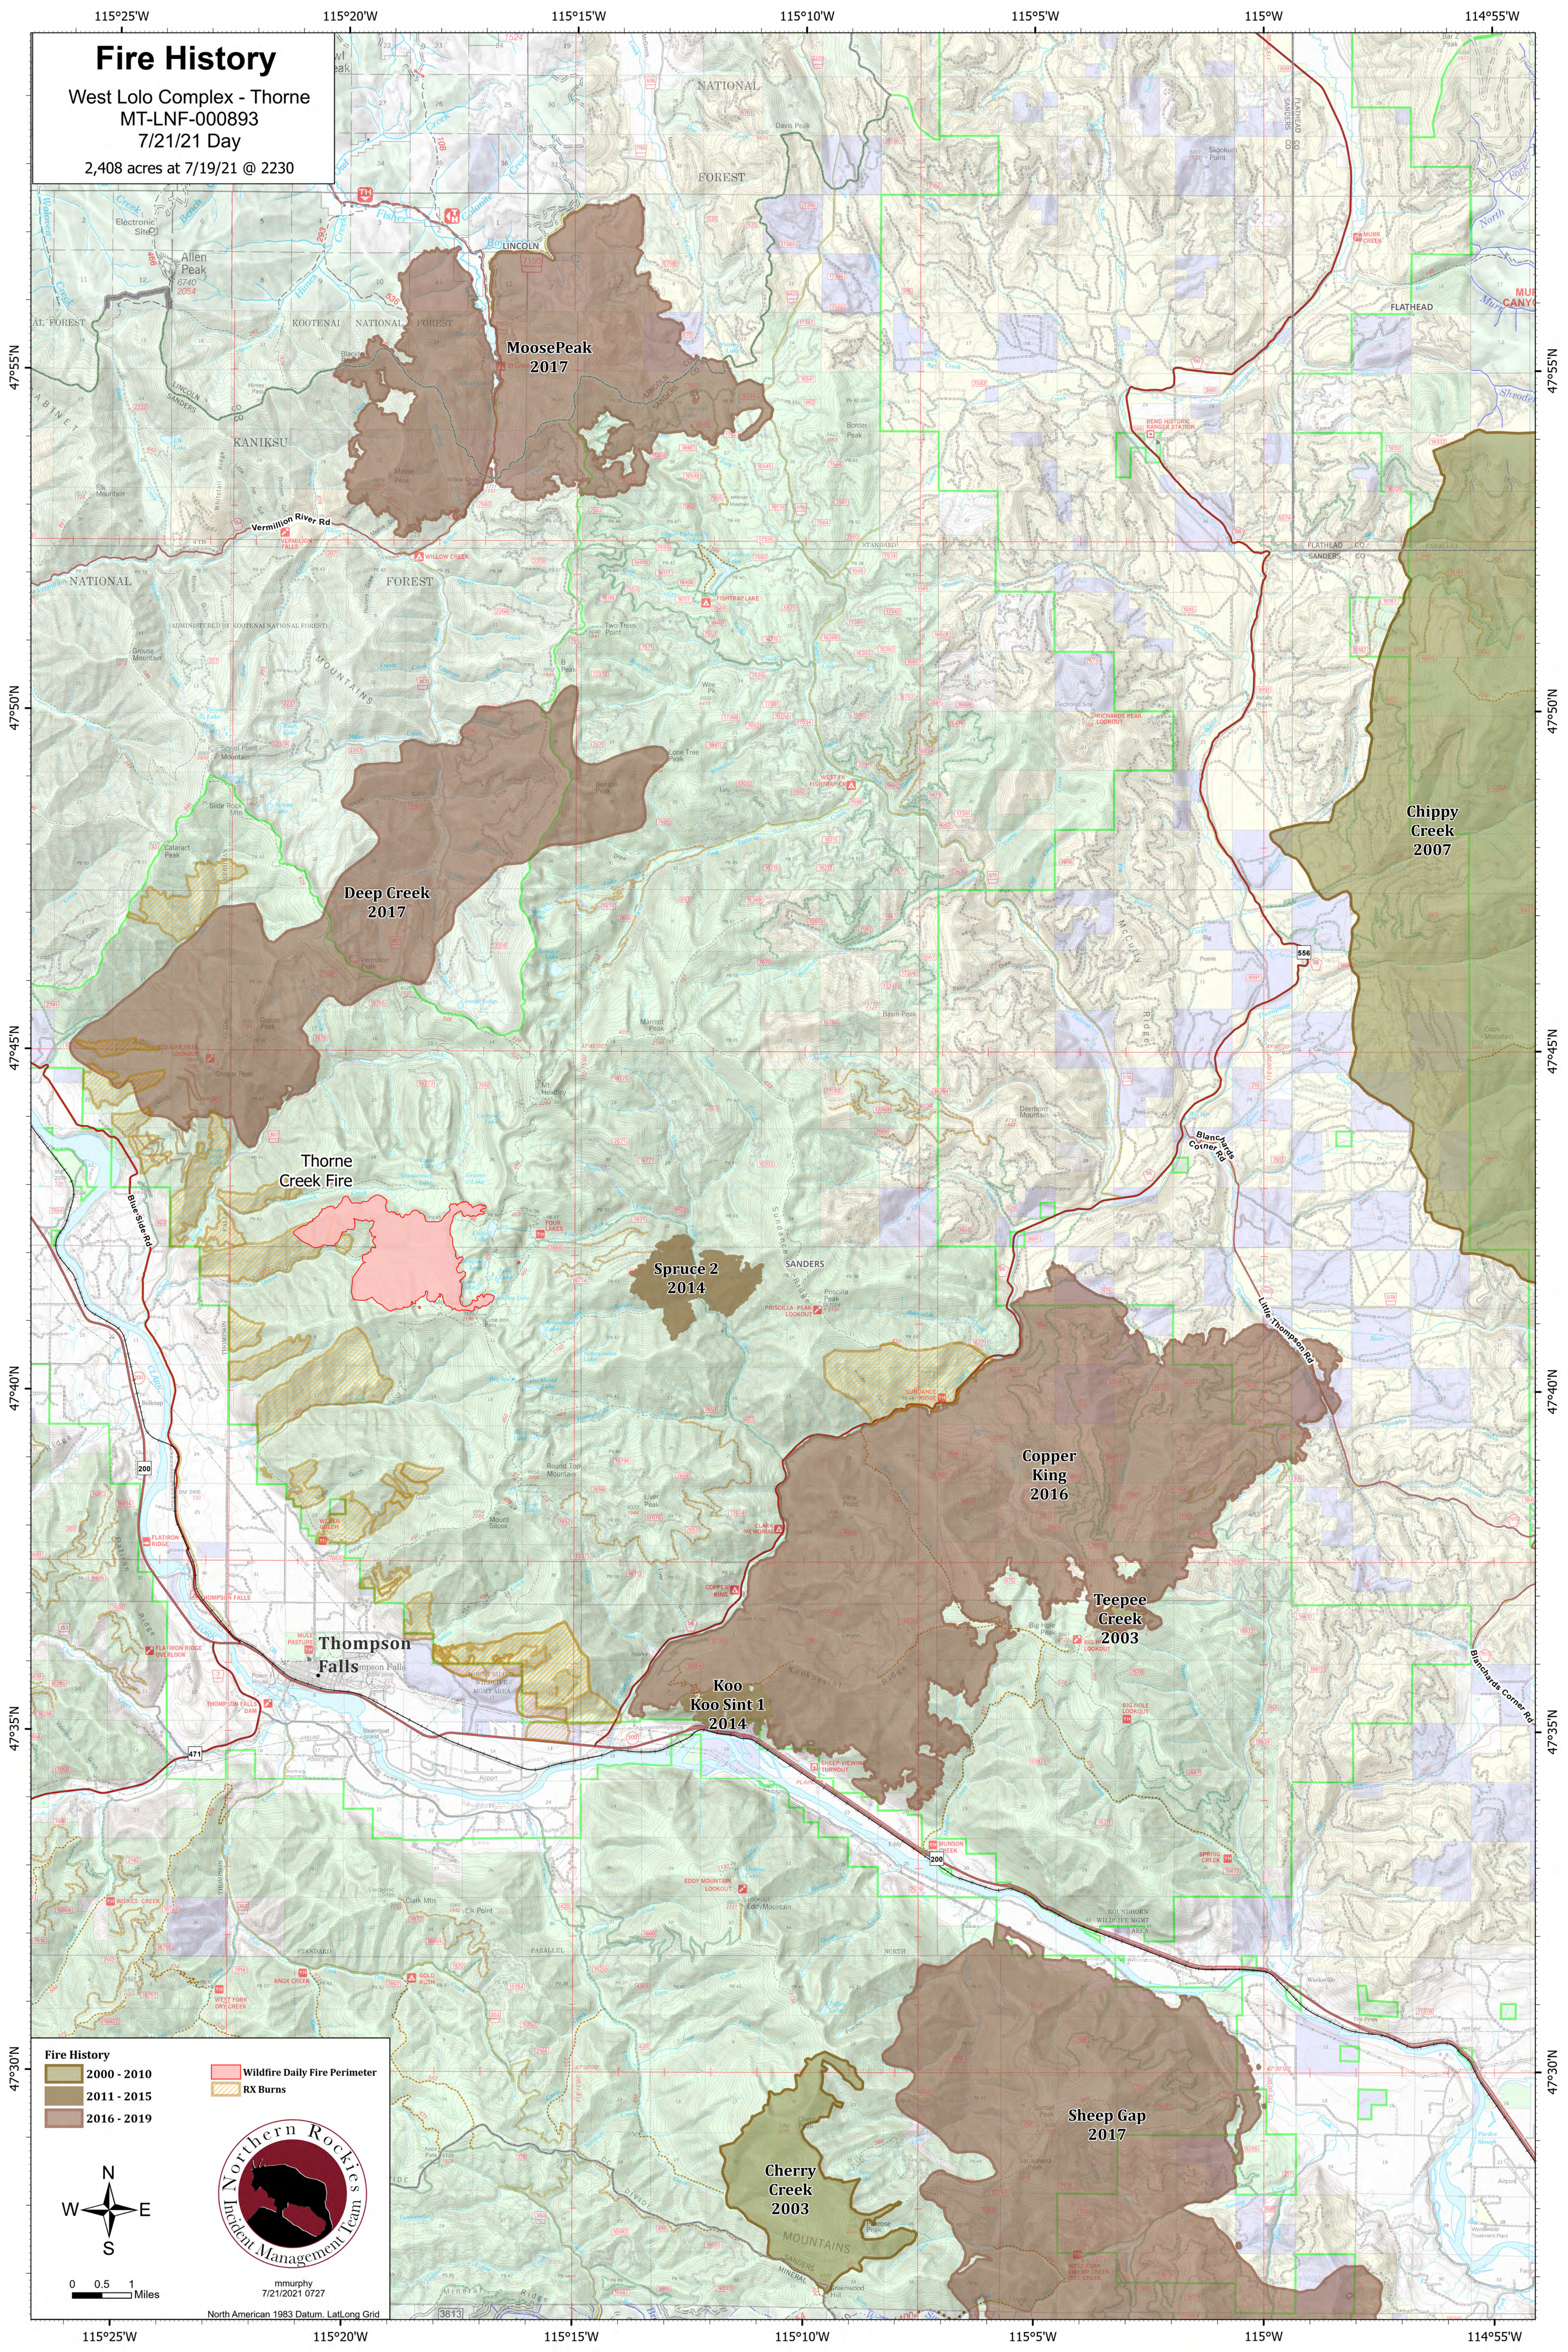

Fire History

West Lolo Complex - Thorne
MT-LNF-000893
7/21/21 Day
2,408 acres at 7/19/21 @ 2230

Fire History

- 2000 - 2010
- 2011 - 2015
- 2016 - 2019

Wildfire Daily Fire Perimeter
RX Burns

0 0.5 1 Miles

mmurphy
7/21/2021 0727

North American 1983 Datum, Lat/Long Grid