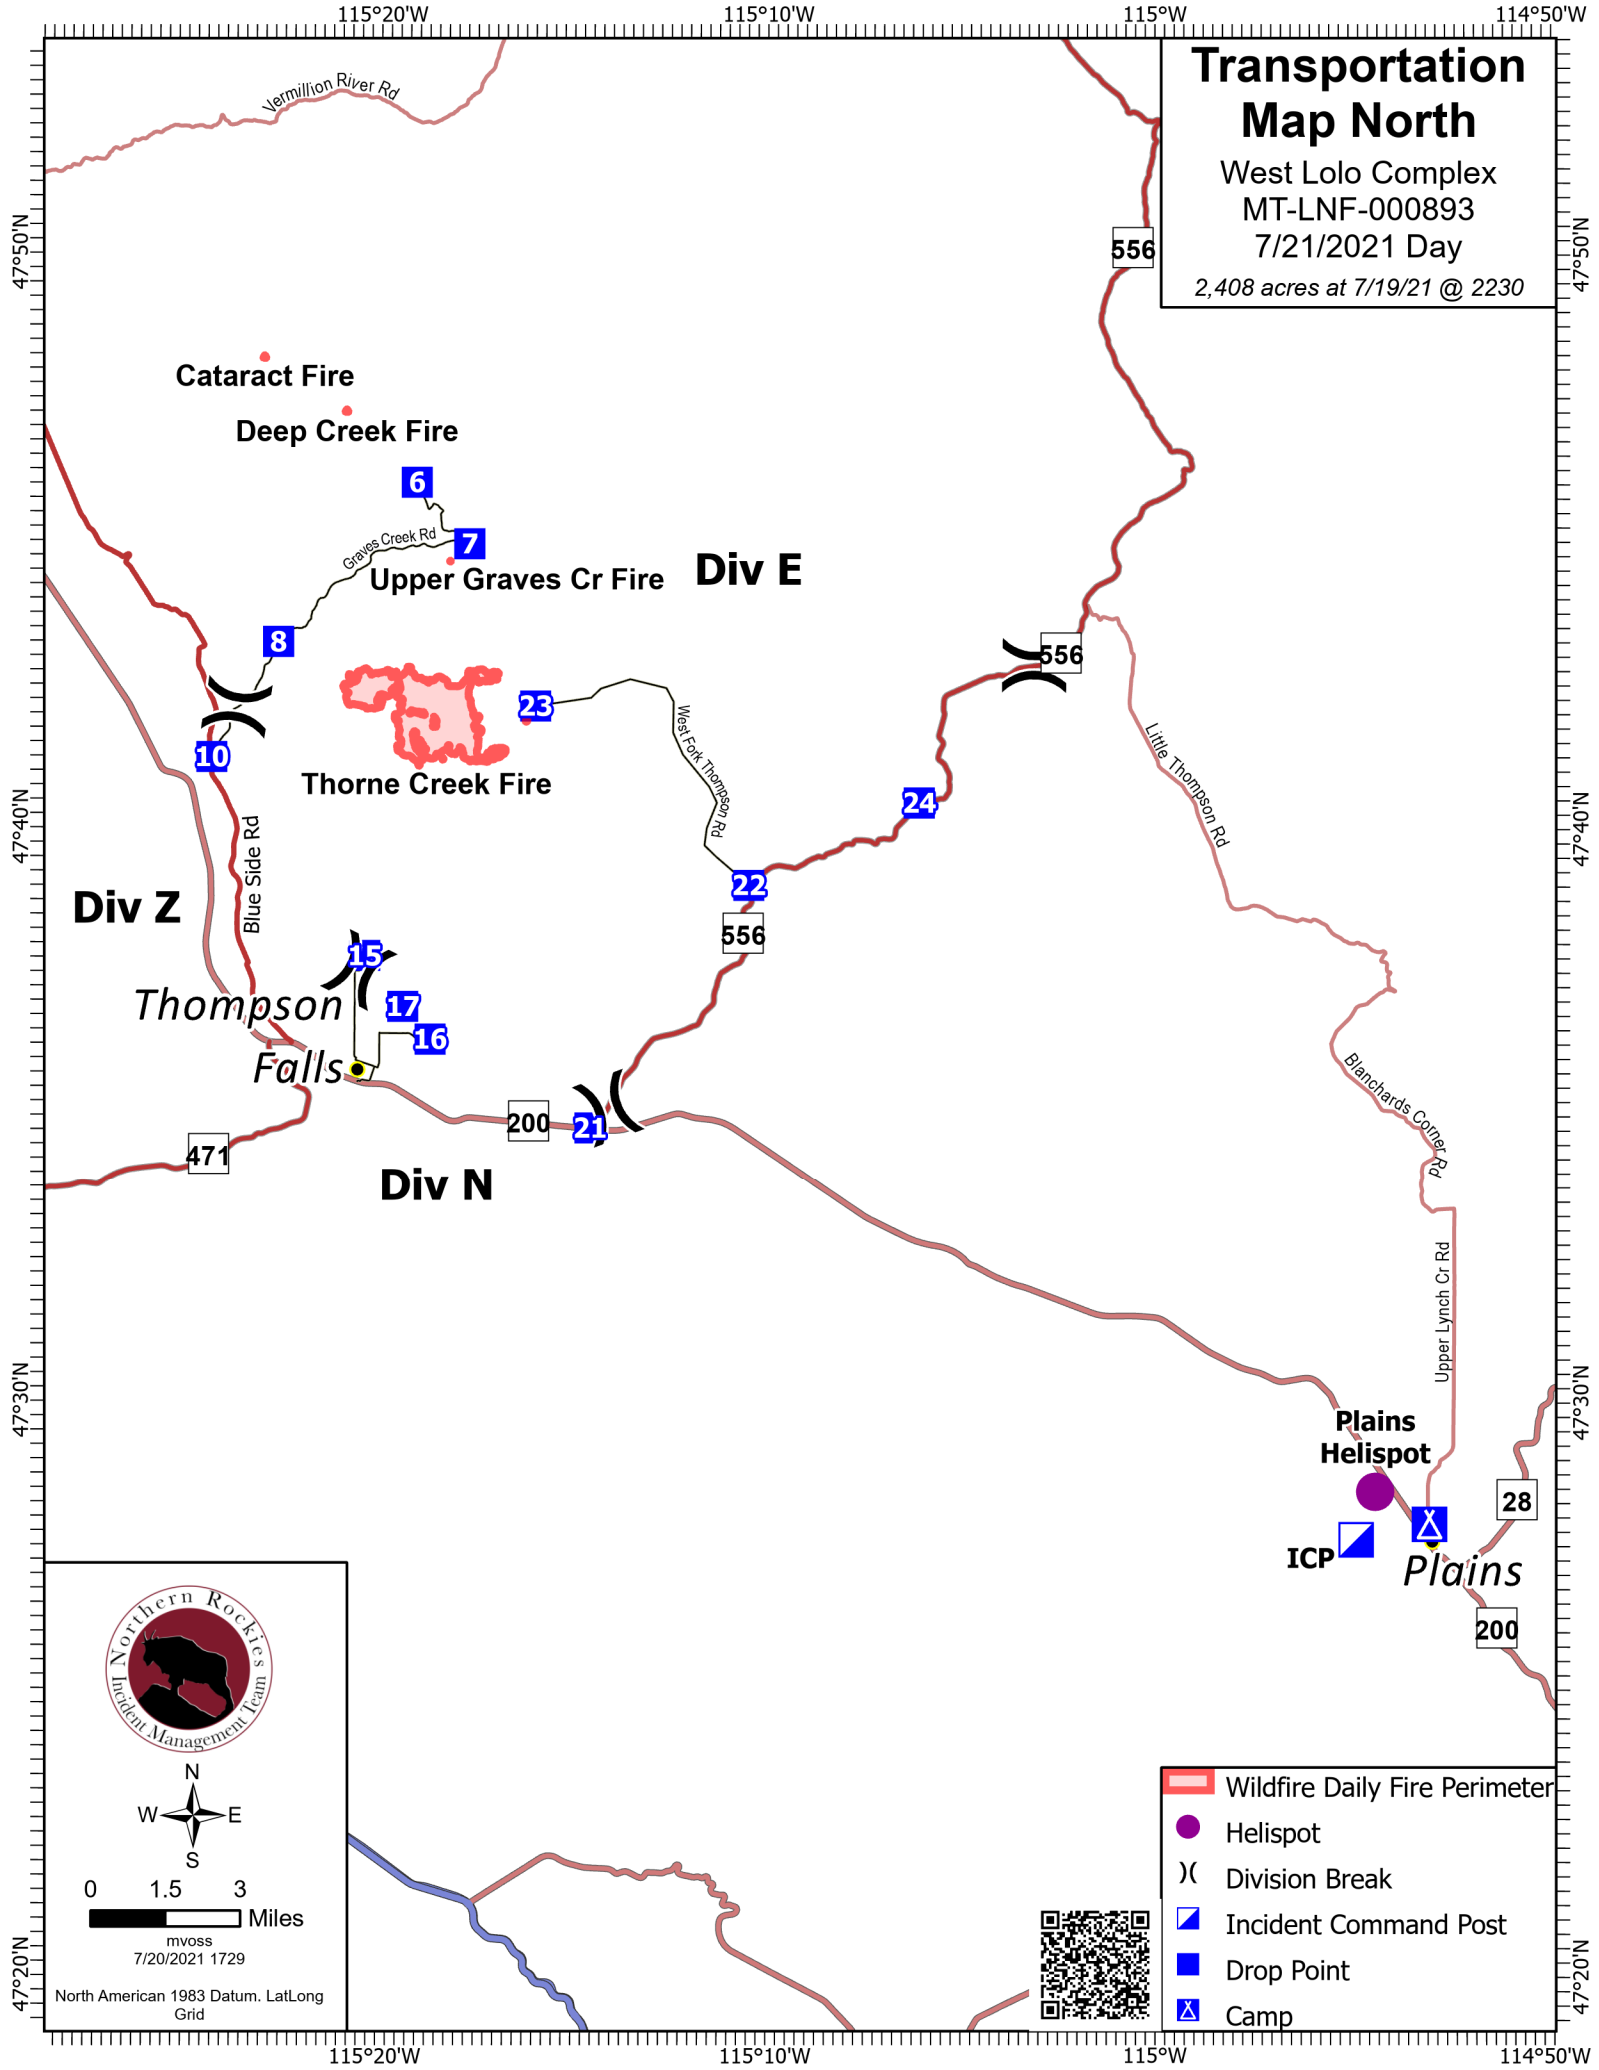

Transportation Map North

West Lolo Complex
MT-LNF-000893
7/21/2021 Day
2,408 acres at 7/19/21 @ 2230

Cataract Fire

Deep Creek Fire

Upper Graves Cr Fire

Div E

Thorne Creek Fire

Div Z

Thompson Falls

Div N

Plains Helispot

Plains

0 1.5 3 Miles

mvoss
7/20/2021 1729

North American 1983 Datum, LatLong Grid

- Wildfire Daily Fire Perimeter
- Helispot
- Division Break
- Incident Command Post
- Drop Point
- Camp