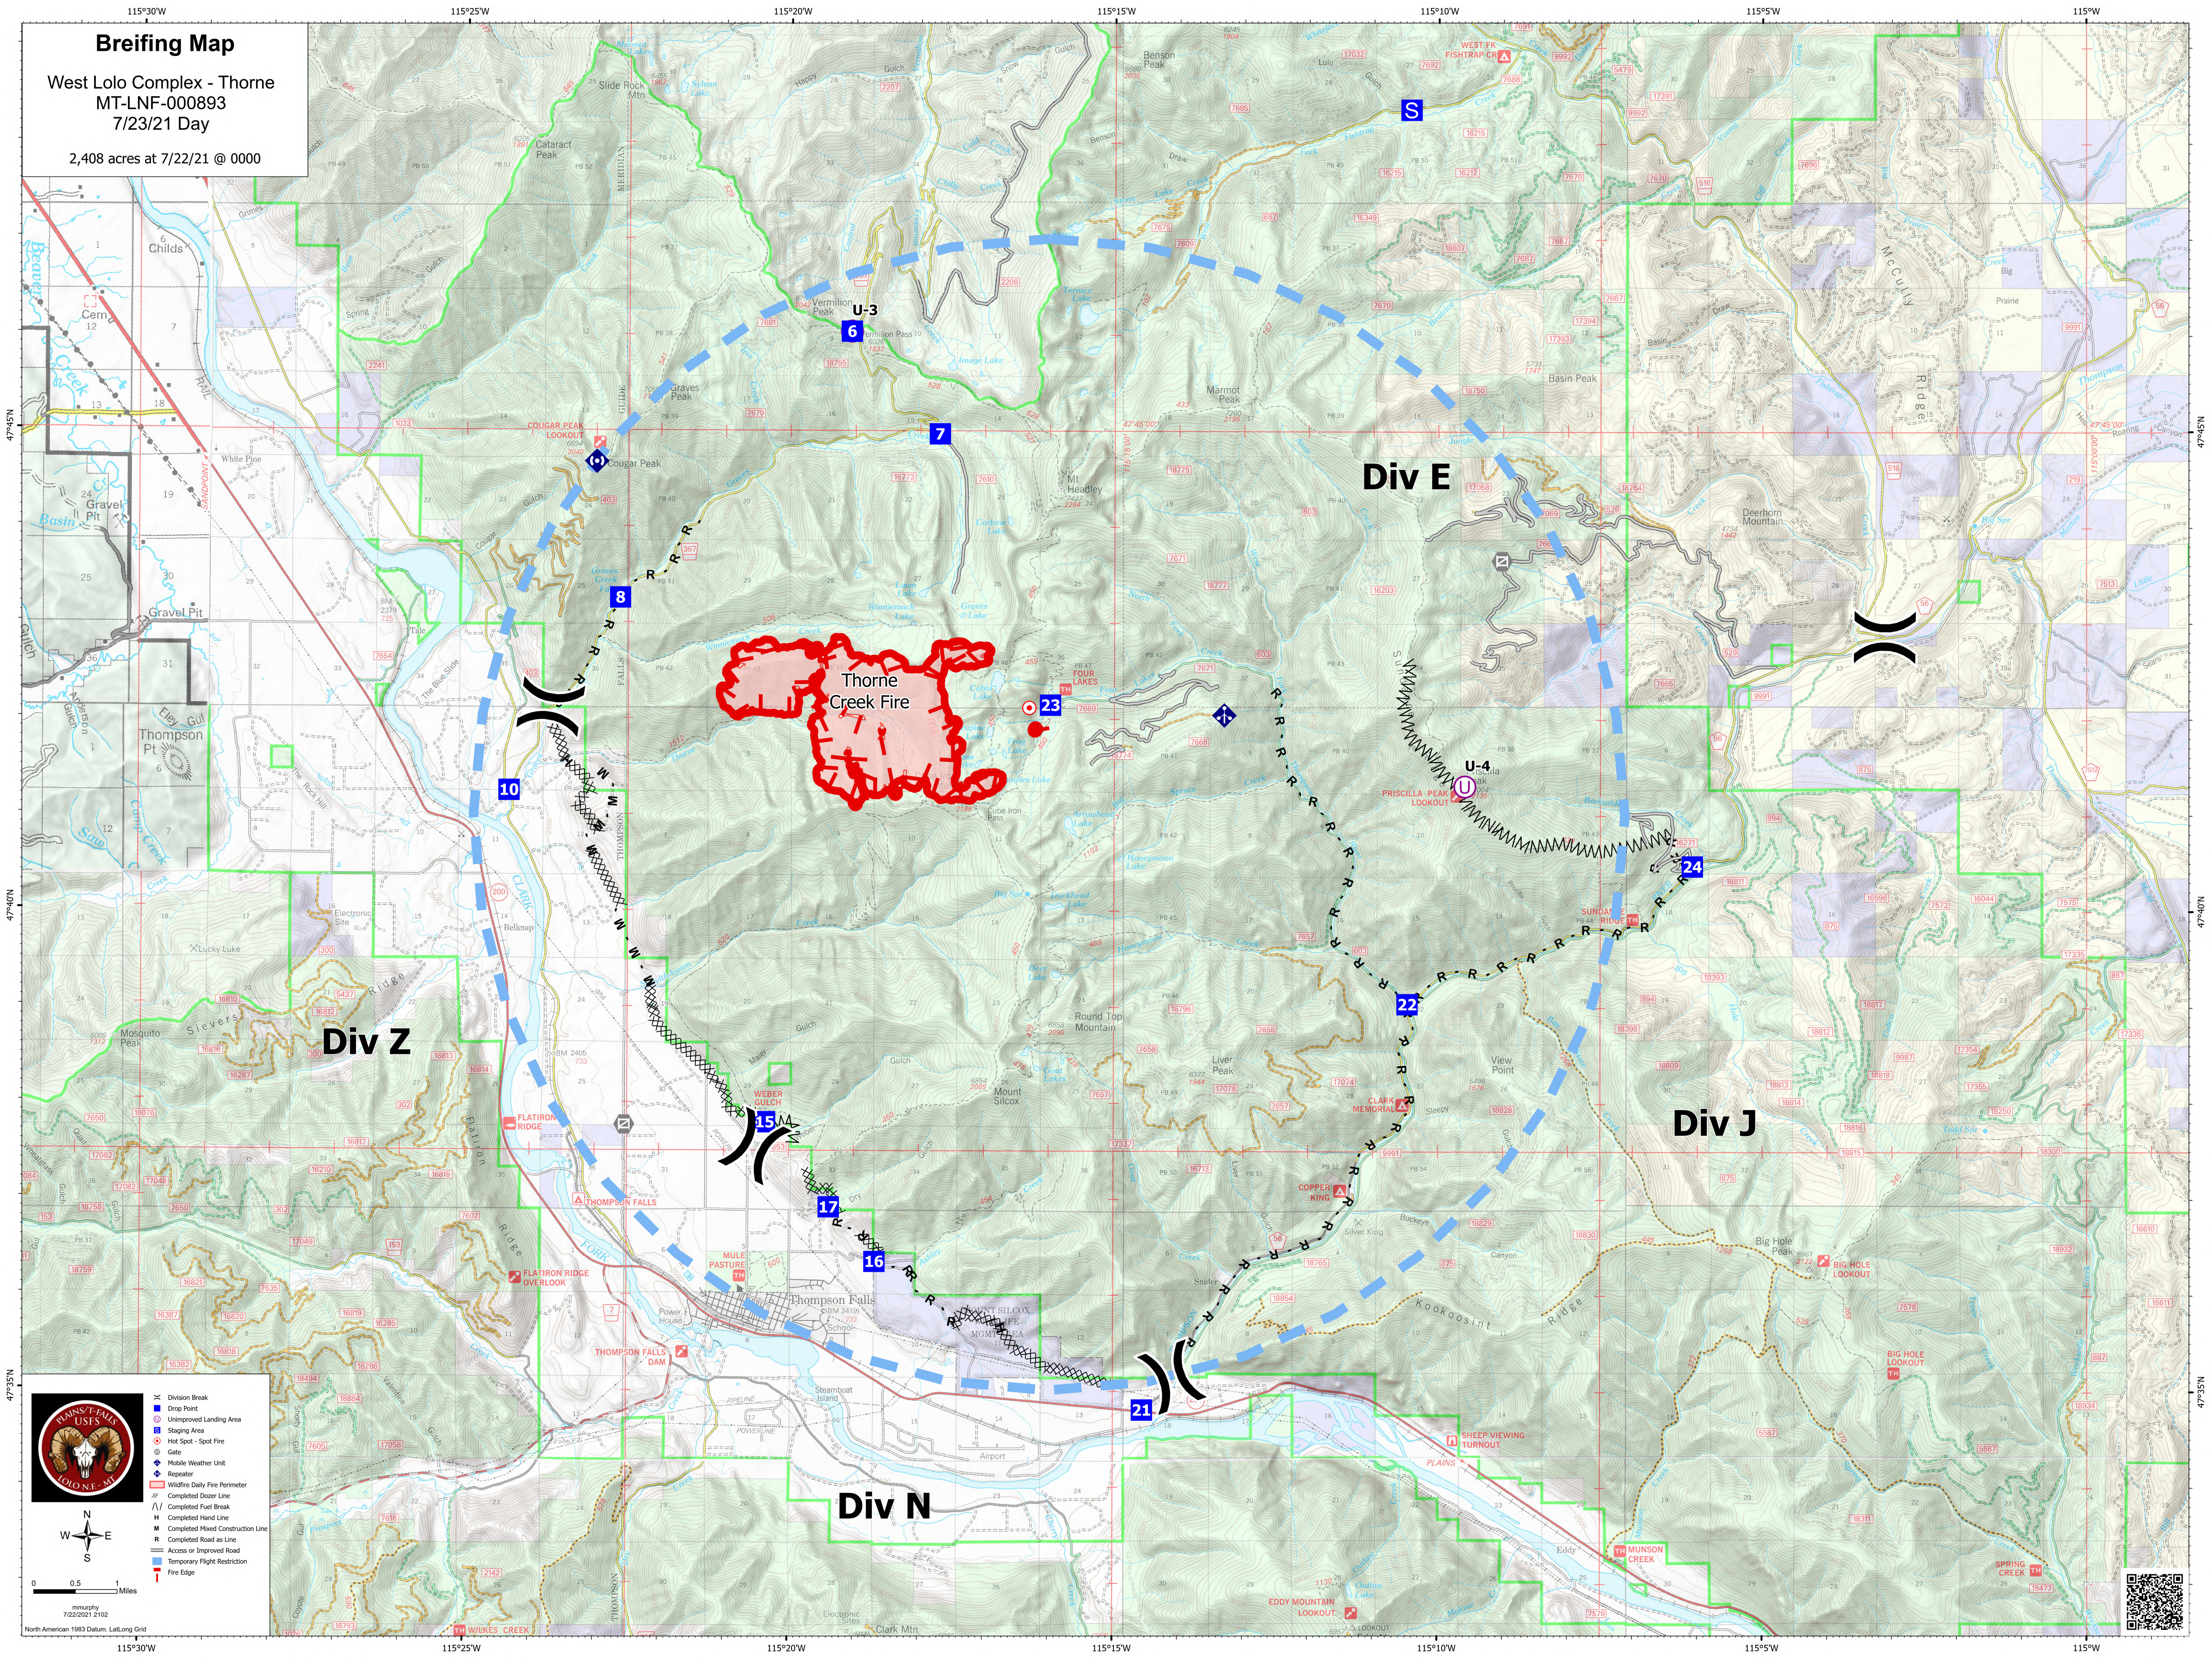

Briefing Map

West Lolo Complex - Thorne
MT-LNF-000893
7/23/21 Day

2,408 acres at 7/22/21 @ 0000

Legend

- Division Break
- Drop Point
- Unimproved Landing Area
- Staging Area
- Hot Spot - Spot Fire
- Gate
- Mobile Weather Unit
- Responder
- Wildfire Daily Fire Perimeter
- Completed Dazer Line
- Completed Fuel Break
- Completed Hand Line
- Completed Mixed Construction Line
- Completed Road as Line
- Access or Improved Road
- Temporary Flight Restriction
- Fire Edge

0 0.5 1 Miles

nmurphy
7/22/2021 2102

North American 1983 Datum, Lat/Long Grid