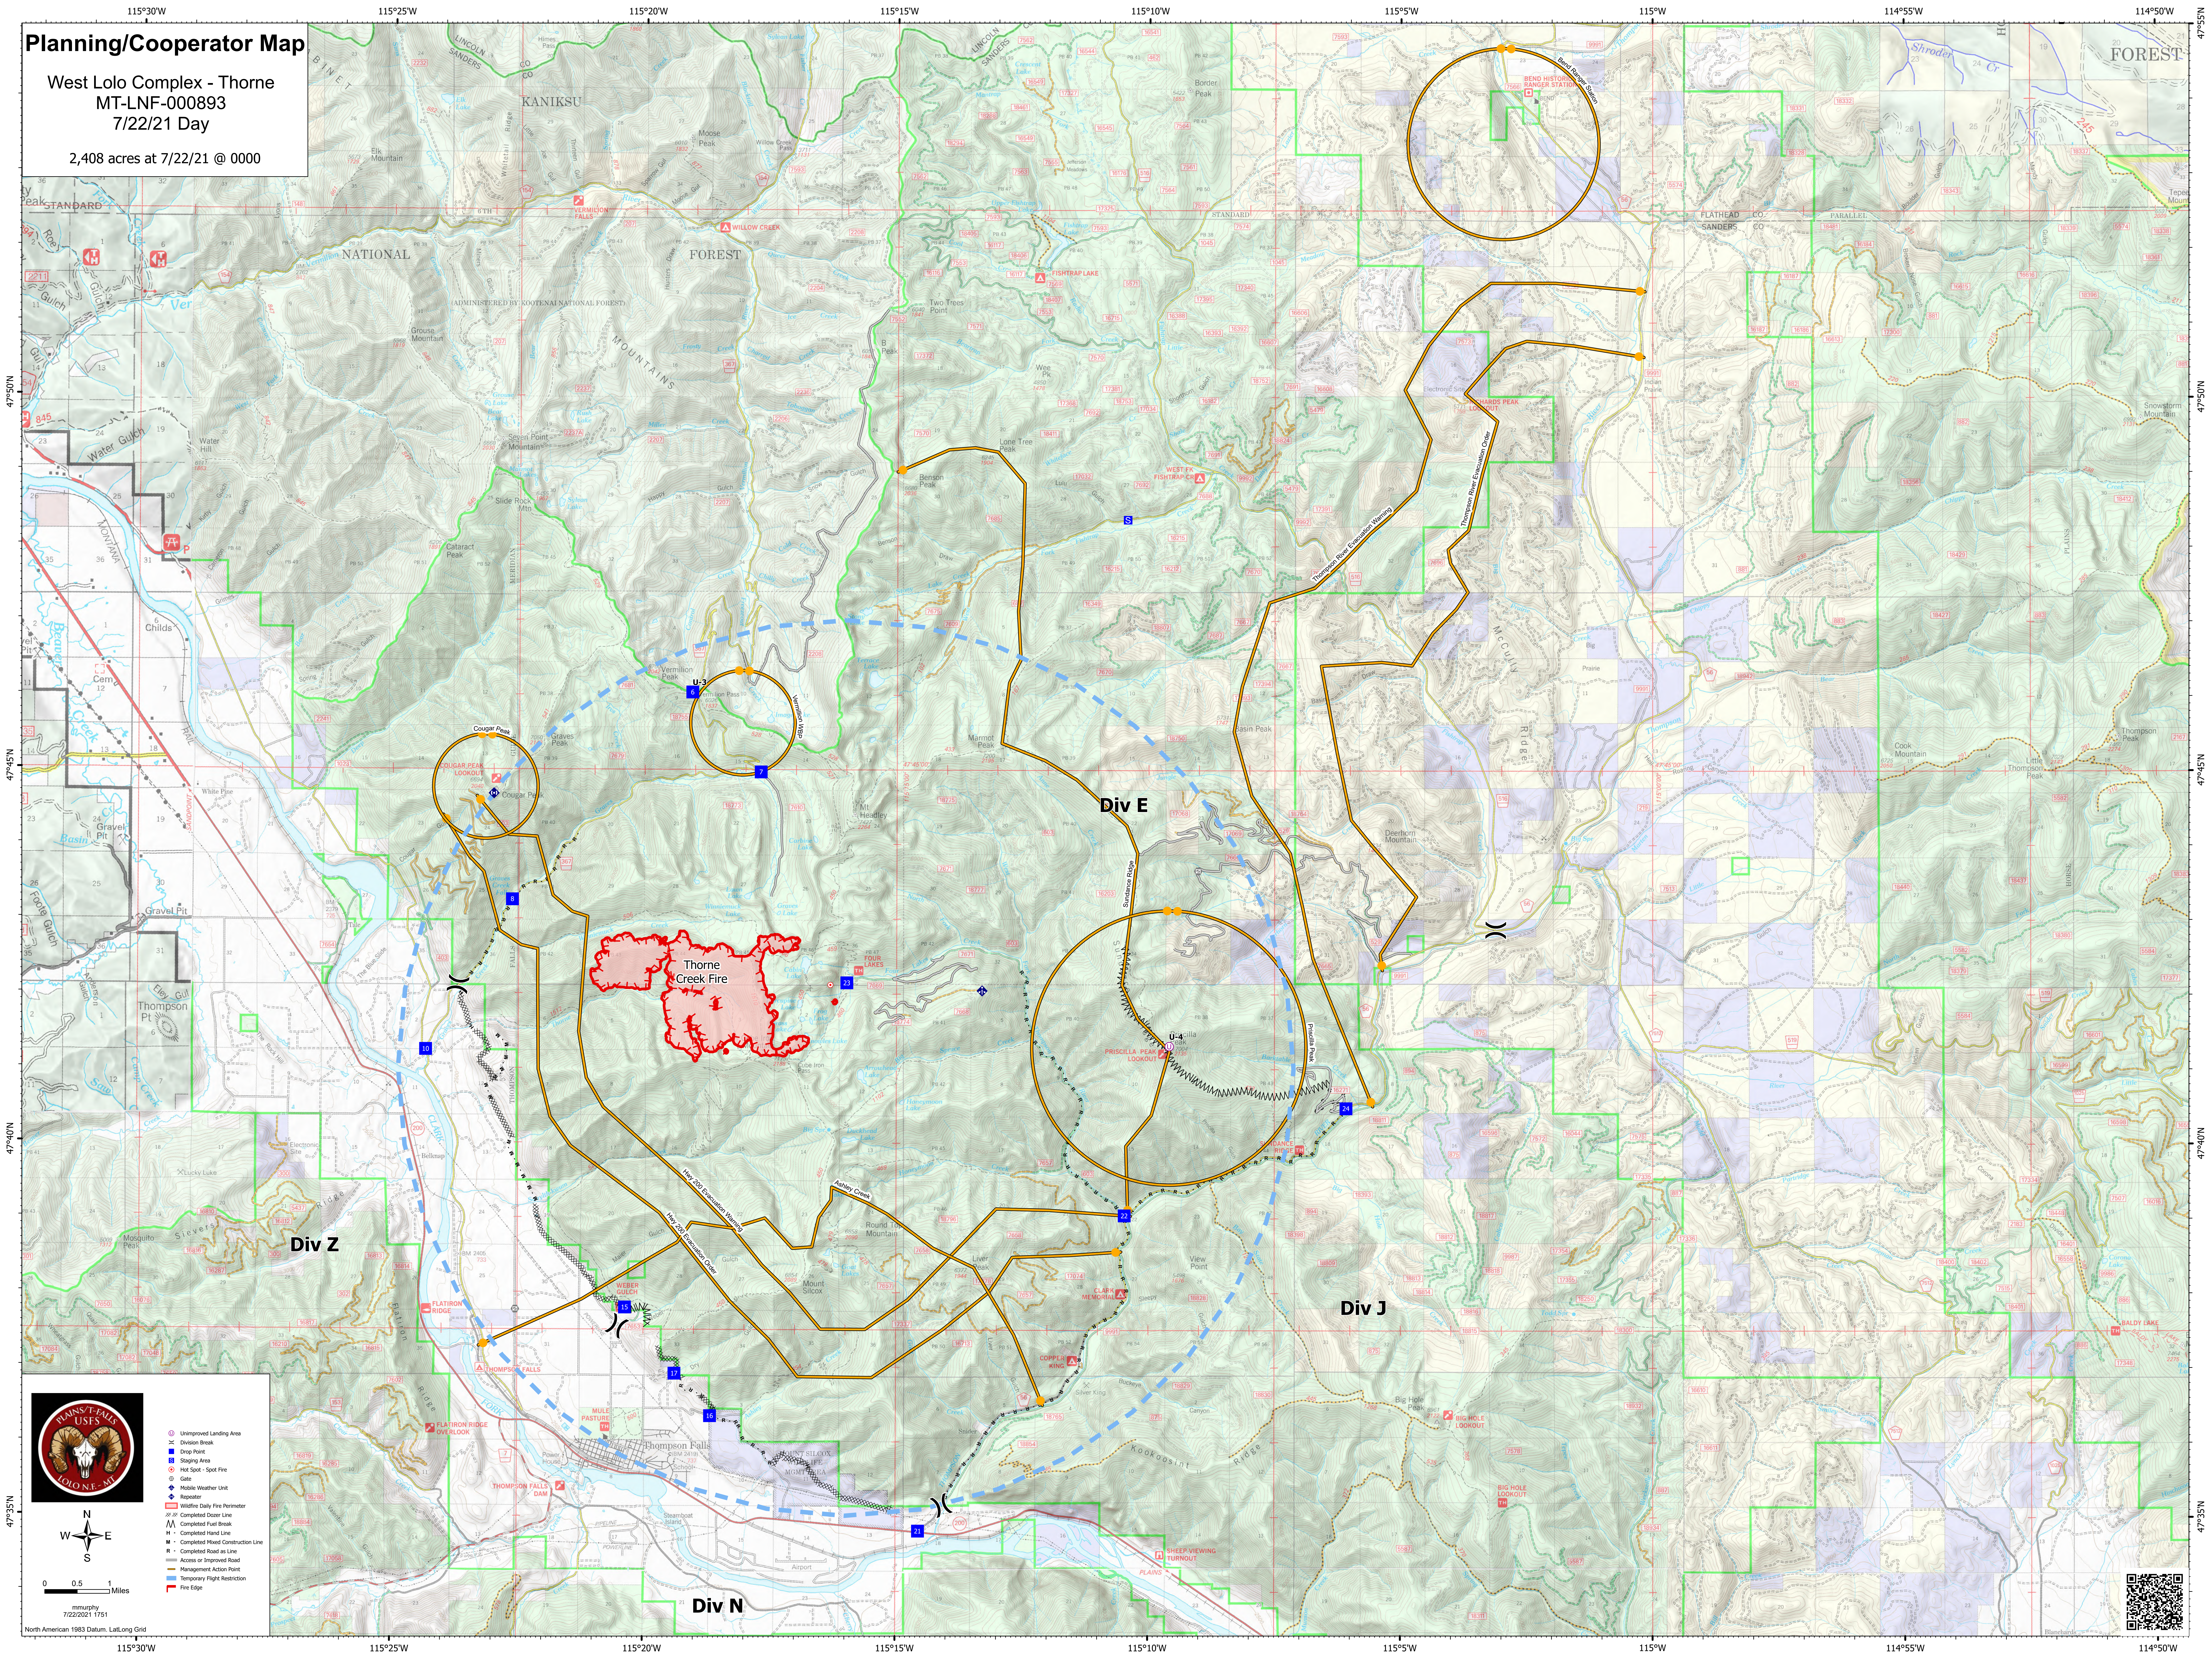

# Planning/Cooperator Map

West Lolo Complex - Thorne  
MT-LNF-000893  
7/22/21 Day  
2,408 acres at 7/22/21 @ 0000

- Unimproved Landing Area
- Drop Point
- Staging Area
- Hot Spot - Spot Fire
- Gate
- Mobile Weather Unit
- Reservoir
- Wildfire Daily Fire Perimeter
- Completed Outer Line
- Completed Fuel Break
- Completed Hand Line
- Completed Mixed Construction Line
- Completed Road as Line
- Access or Improved Road
- Management Action Point
- Temporary Flight Restriction
- Fire Edge

0 0.5 1 Miles

mmurphy  
7/22/2021 1751

North American 1983 Datum, Lat-Lon Grid