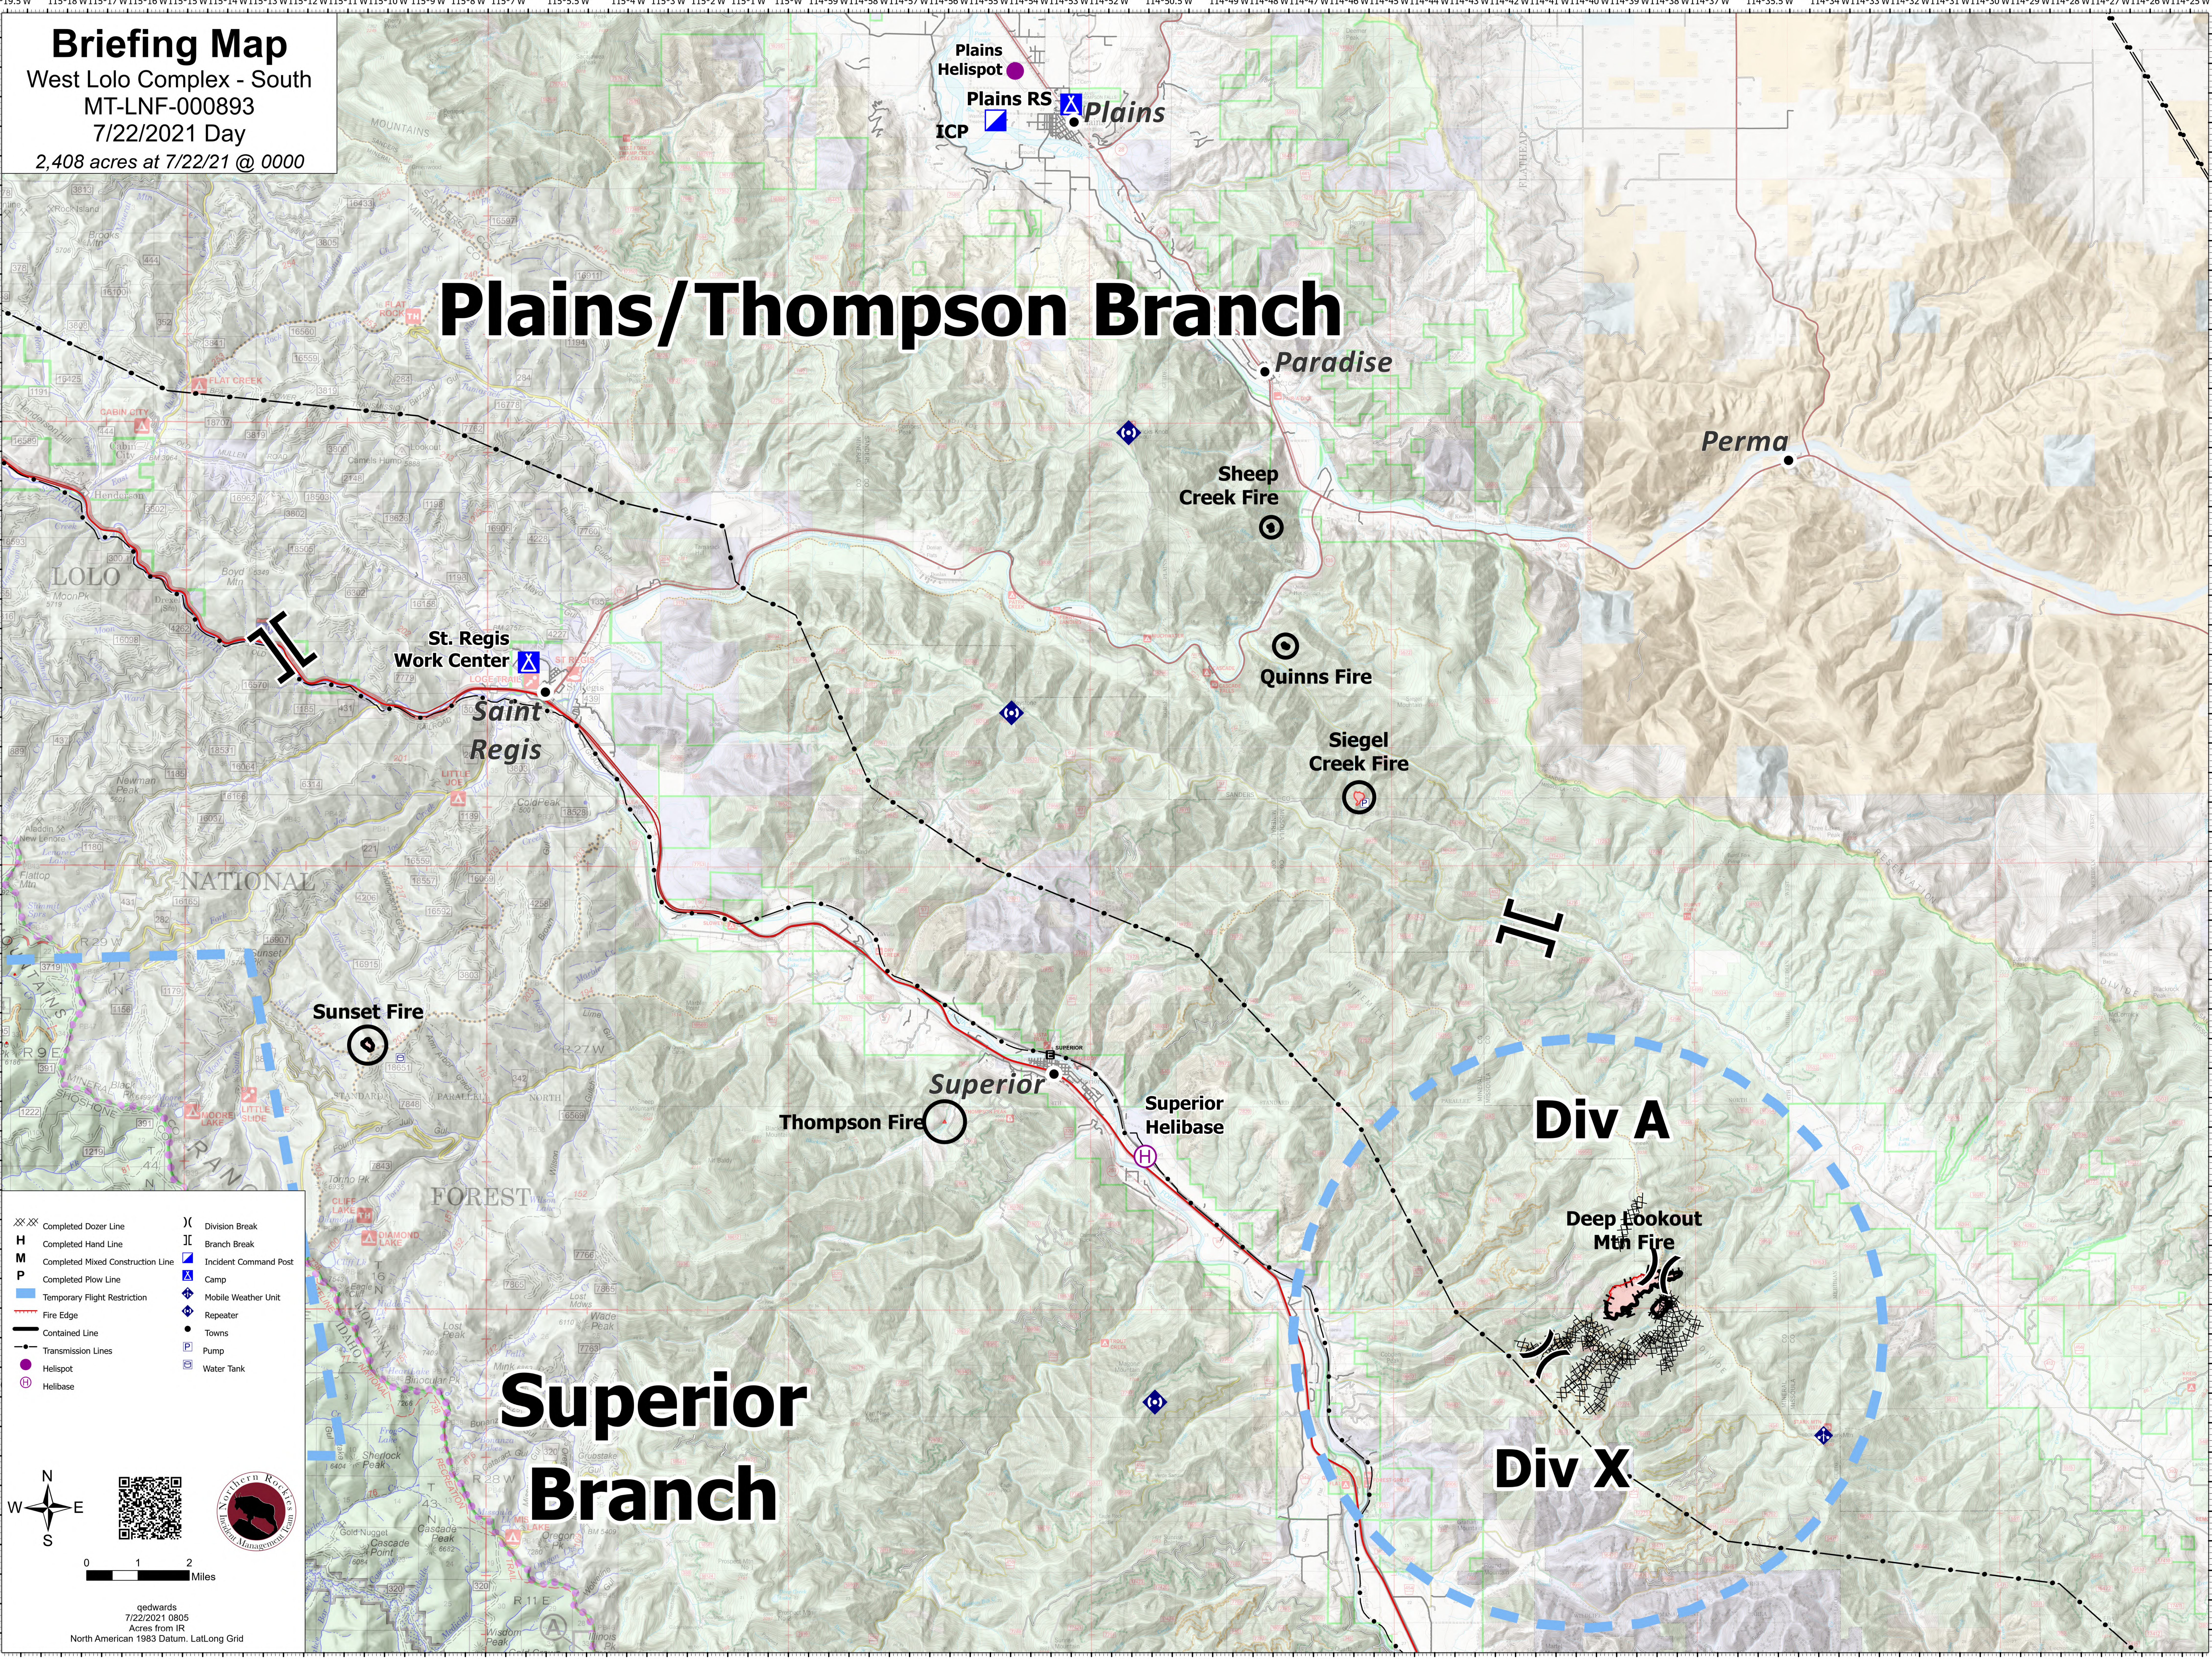

# Briefing Map

West Lolo Complex - South  
MT-LNF-000893  
7/22/2021 Day  
2,408 acres at 7/22/21 @ 0000

# Plains/Thompson Branch

# Superior Branch

- XX XX Completed Dozer Line
- H Completed Hand Line
- M Completed Mixed Construction Line
- P Completed Plow Line
- Temporary Flight Restriction
- Fire Edge
- Contained Line
- Transmission Lines
- Helispot
- Helibase
- Division Break
- Branch Break
- Incident Command Post
- Camp
- Mobile Weather Unit
- Repeater
- Towns
- Pump
- Water Tank

North Arrow

0 1 2 Miles

qedwards  
7/22/2021 0805  
Acres from IR  
North American 1983 Datum. LatLong Grid