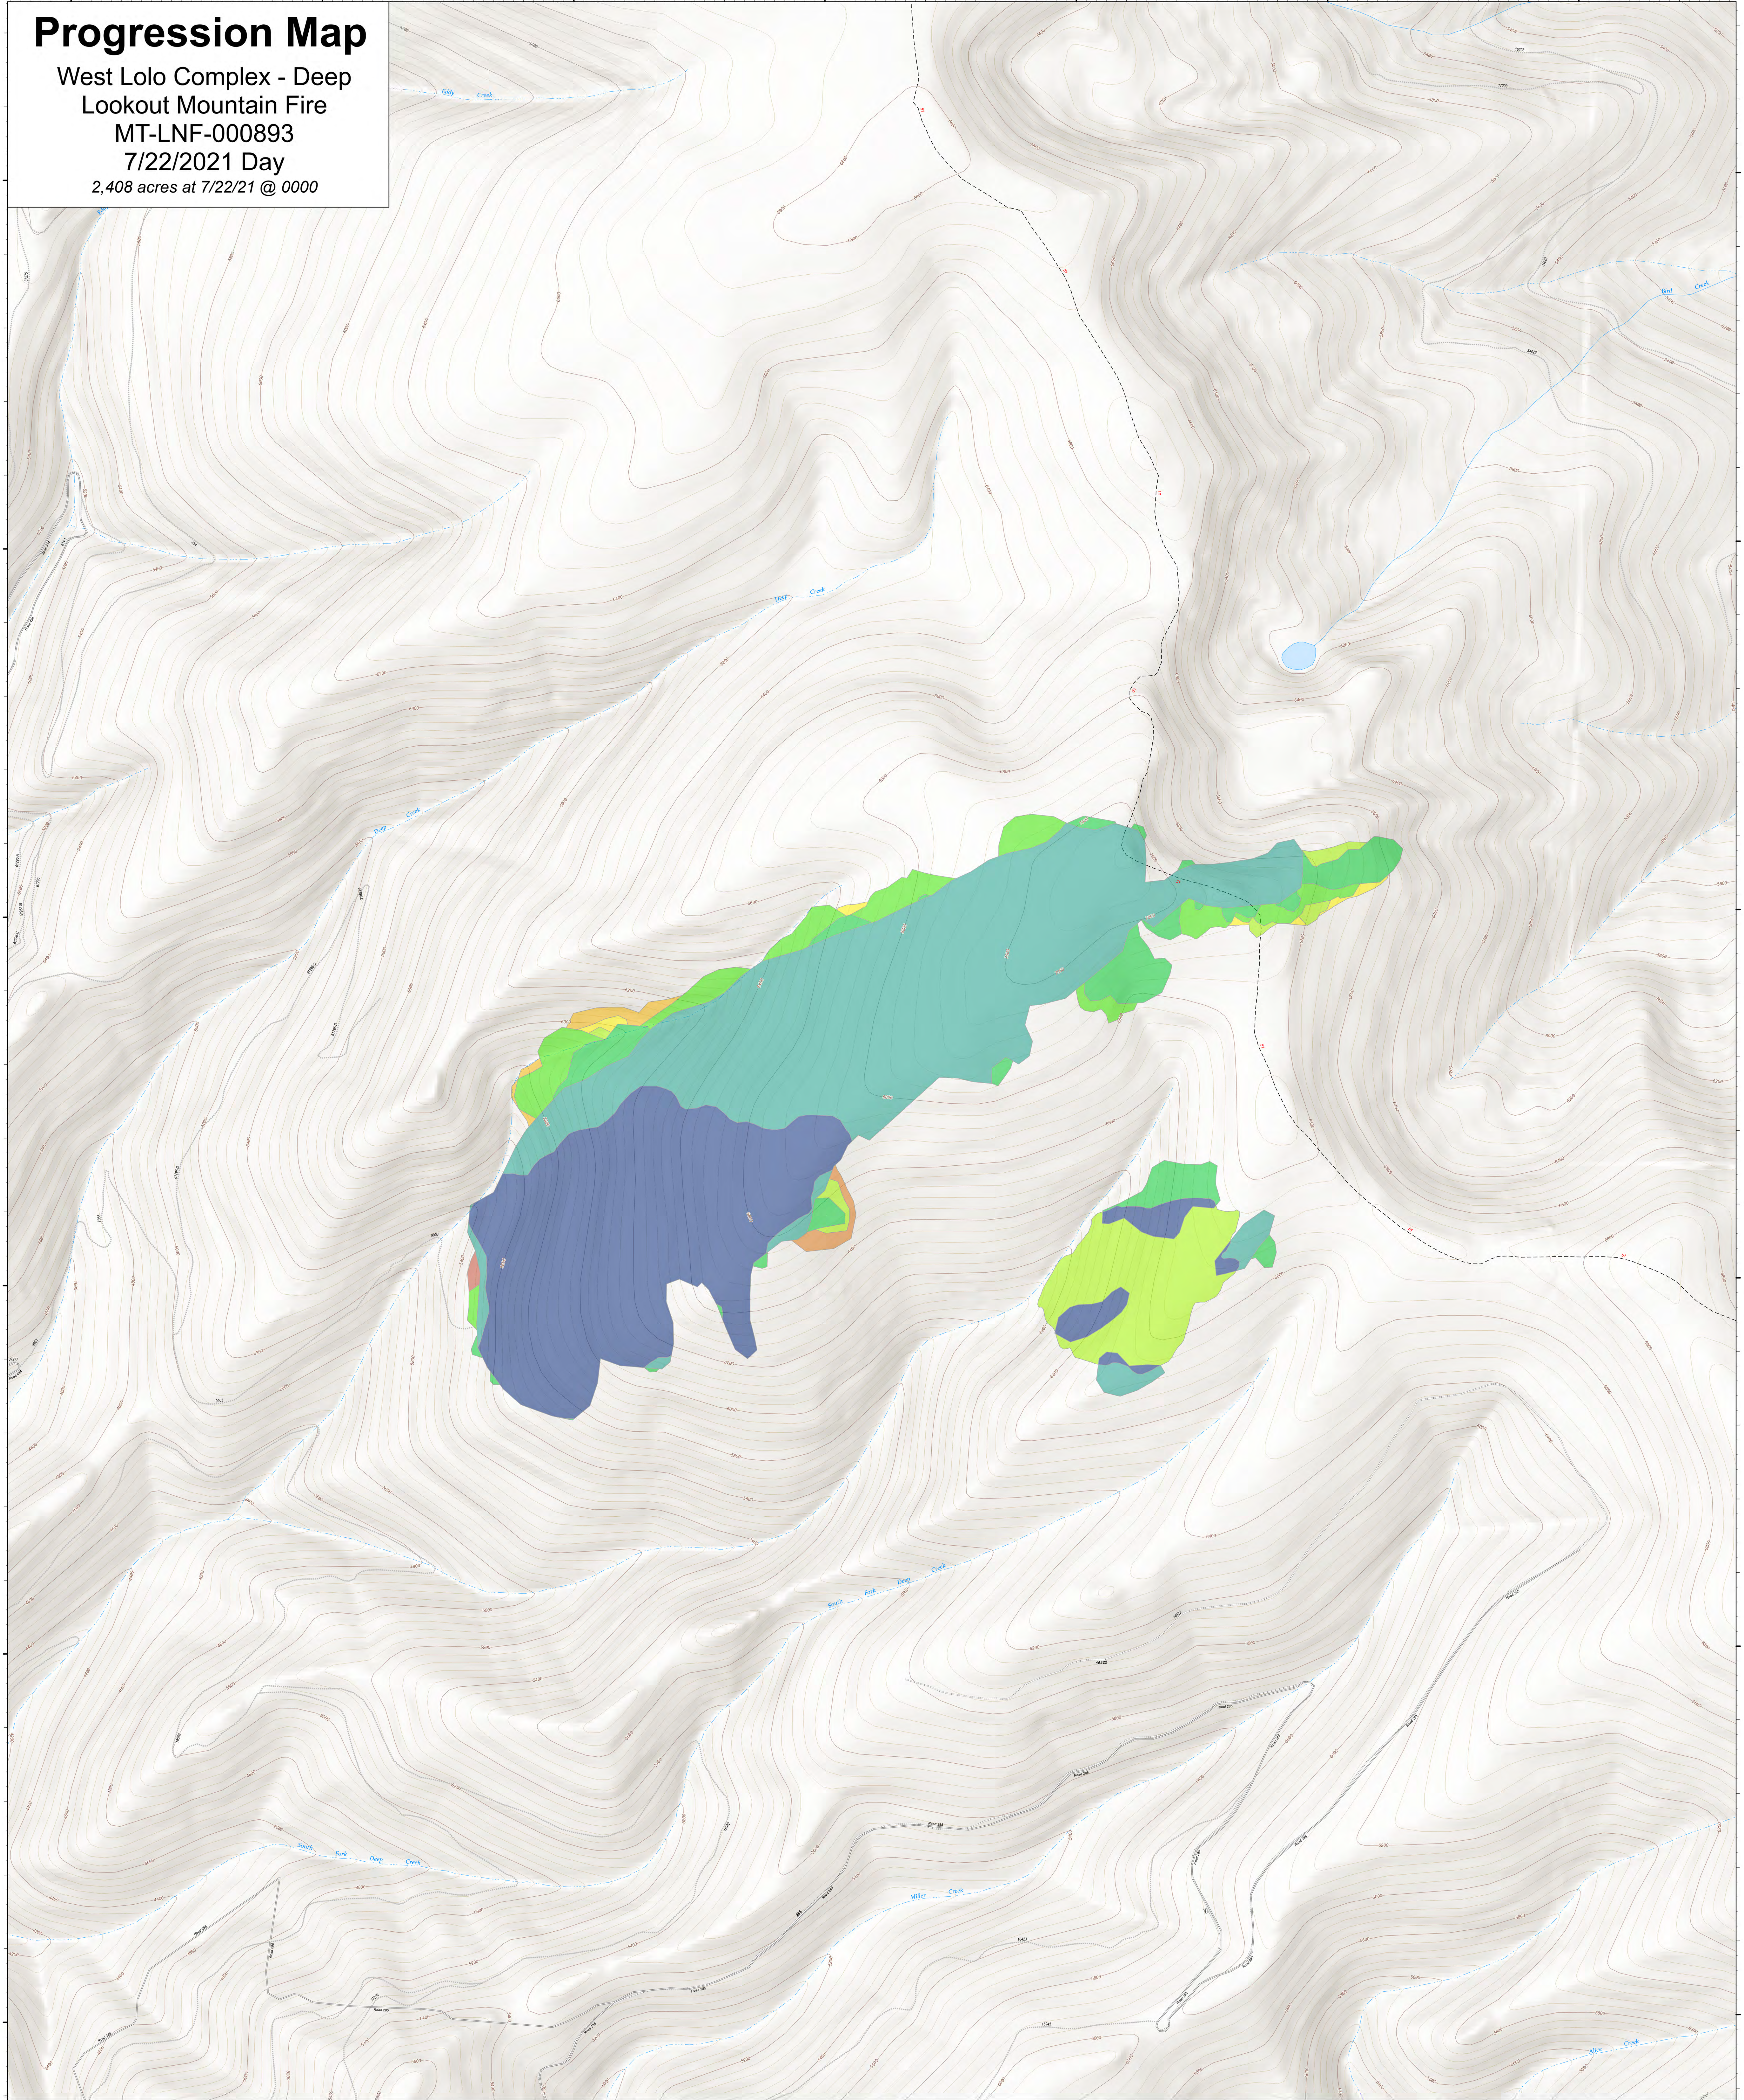

114°40'W

Progression Map

West Lolo Complex - Deep
Lookout Mountain Fire
MT-LNF-000893
7/22/2021 Day
2,408 acres at 7/22/21 @ 0000

114°40'W

- 2021-07-11 159 growth ac, 159 total ac
- 2021-07-12 111 growth ac, 270 total ac
- 2021-07-13 33 growth ac, 303 total ac
- 2021-07-14 24 growth ac, 327 total ac
- 2021-07-15 0 growth ac, 327 total ac
- 2021-07-16 33 growth ac, 360 total ac
- 2021-07-17 5 growth ac, 365 total ac
- 2021-07-19 0 growth ac, 365 total ac
- 2021-07-20 0 growth ac, 365 total ac