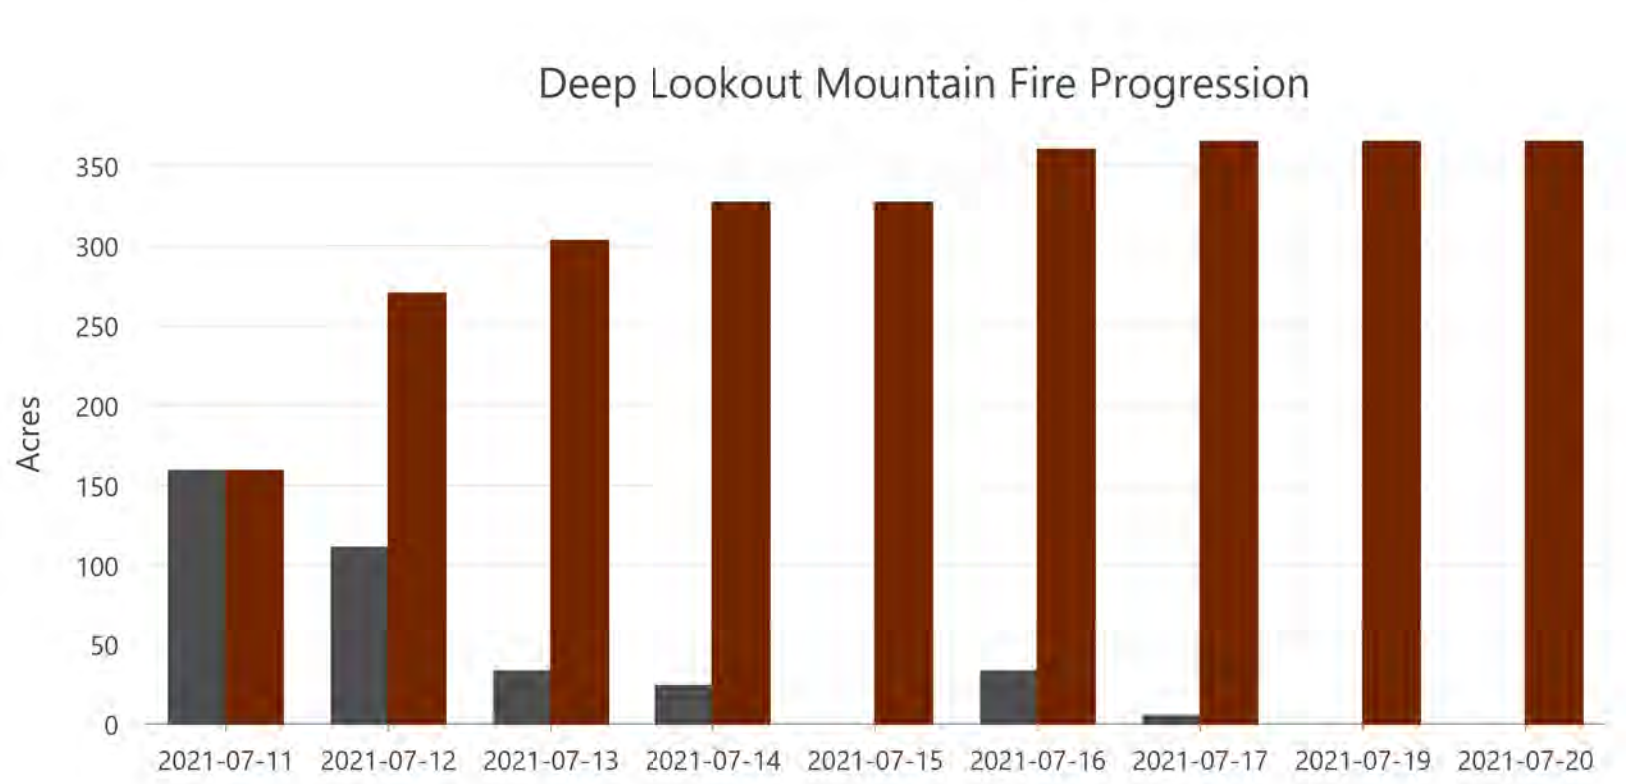

114°40'W

Progression Map

West Lolo Complex - Deep
Lookout Mountain Fire
MT-LNF-000893
7/22/2021 Day
2,408 acres at 7/22/21 @ 0000

114°40'W

- 2021-07-11 159 growth ac, 159 total ac
- 2021-07-12 111 growth ac, 270 total ac
- 2021-07-13 33 growth ac, 303 total ac
- 2021-07-14 24 growth ac, 327 total ac
- 2021-07-15 0 growth ac, 327 total ac
- 2021-07-16 33 growth ac, 360 total ac
- 2021-07-17 5 growth ac, 365 total ac
- 2021-07-19 0 growth ac, 365 total ac
- 2021-07-20 0 growth ac, 365 total ac