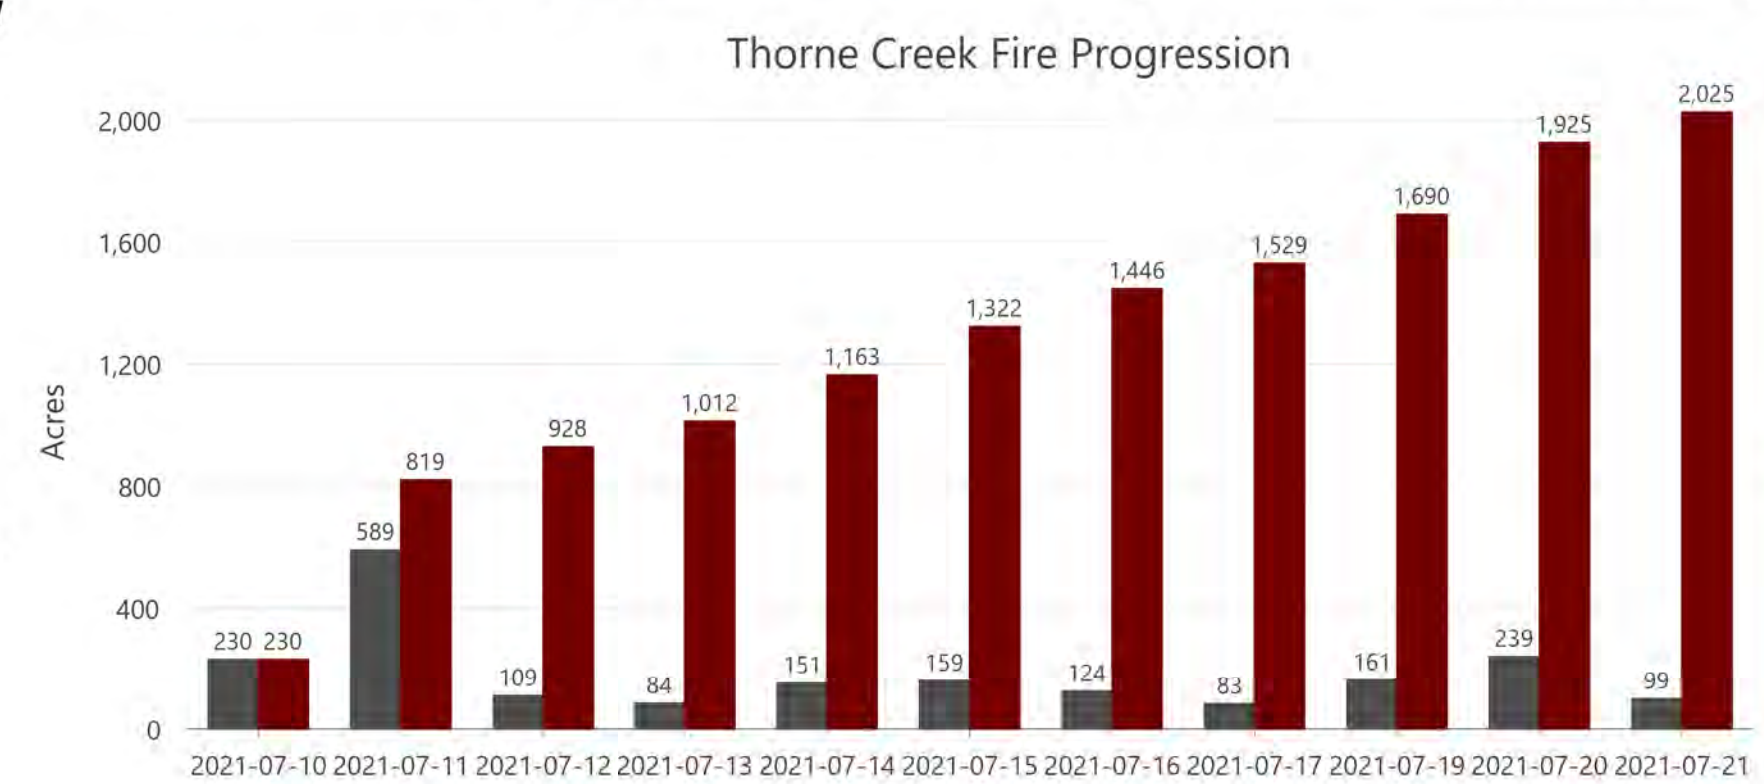

Progression Map

West Lolo Complex - Thorne Fire

MT-LNF-000893

7/22/2021 Day

2,408 acres at 7/22/21 @ 0000

- 2021-07-10 230 growth ac, 230 total ac
- 2021-07-11 589 growth ac, 819 total ac
- 2021-07-12 109 growth ac, 928 total ac
- 2021-07-13 84 growth ac, 1,012 total ac
- 2021-07-14 151 growth ac, 1,163 total ac
- 2021-07-15 159 growth ac, 1,322 total ac
- 2021-07-16 124 growth ac, 1,446 total ac
- 2021-07-17 83 growth ac, 1,529 total ac
- 2021-07-19 161 growth ac, 1,690 total ac
- 2021-07-20 239 growth ac, 1,925 total ac
- 2021-07-21 99 growth ac, 2,025 total ac