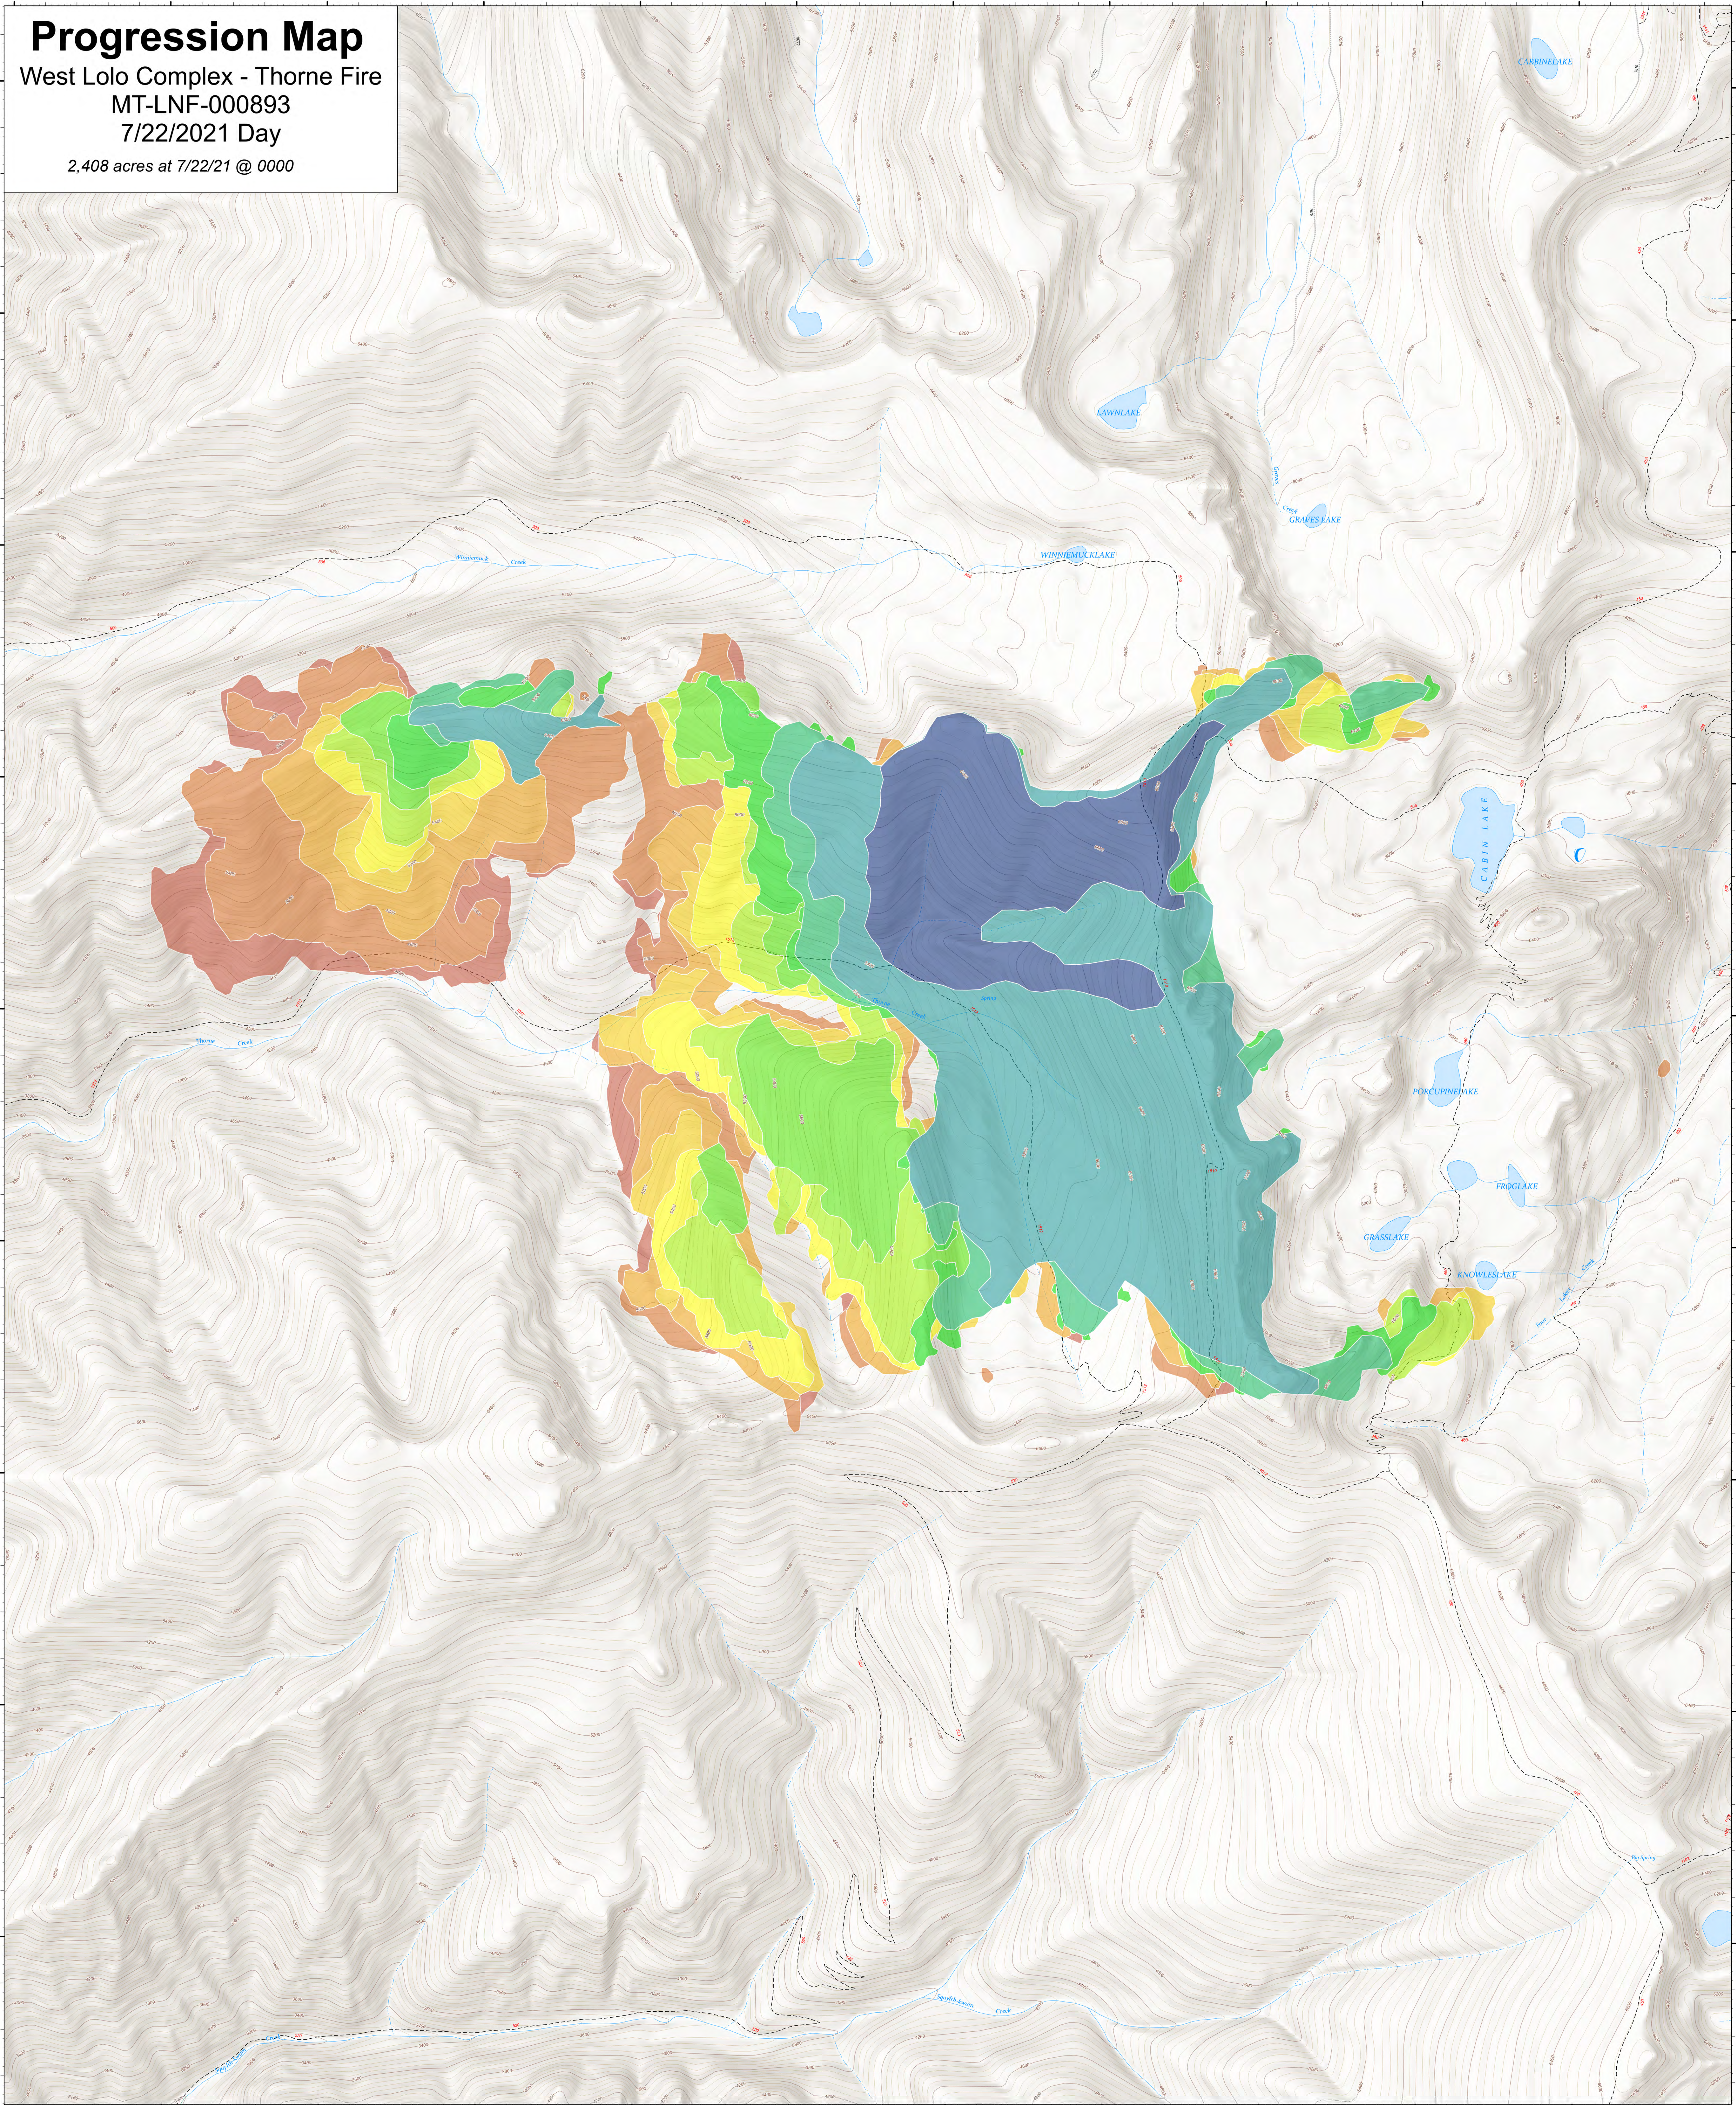

Progression Map

West Lolo Complex - Thorne Fire

MT-LNF-000893

7/22/2021 Day

2,408 acres at 7/22/21 @ 0000

- 2021-07-10 230 growth ac, 230 total ac
- 2021-07-11 589 growth ac, 819 total ac
- 2021-07-12 109 growth ac, 928 total ac
- 2021-07-13 84 growth ac, 1,012 total ac
- 2021-07-14 151 growth ac, 1,163 total ac
- 2021-07-15 159 growth ac, 1,322 total ac
- 2021-07-16 124 growth ac, 1,446 total ac
- 2021-07-17 83 growth ac, 1,529 total ac
- 2021-07-19 161 growth ac, 1,690 total ac
- 2021-07-20 239 growth ac, 1,925 total ac
- 2021-07-21 99 growth ac, 2,025 total ac

mvooss
7/22/2021 0729
Acres from IR
North American 1983 Datum. Lat/Long
Grid