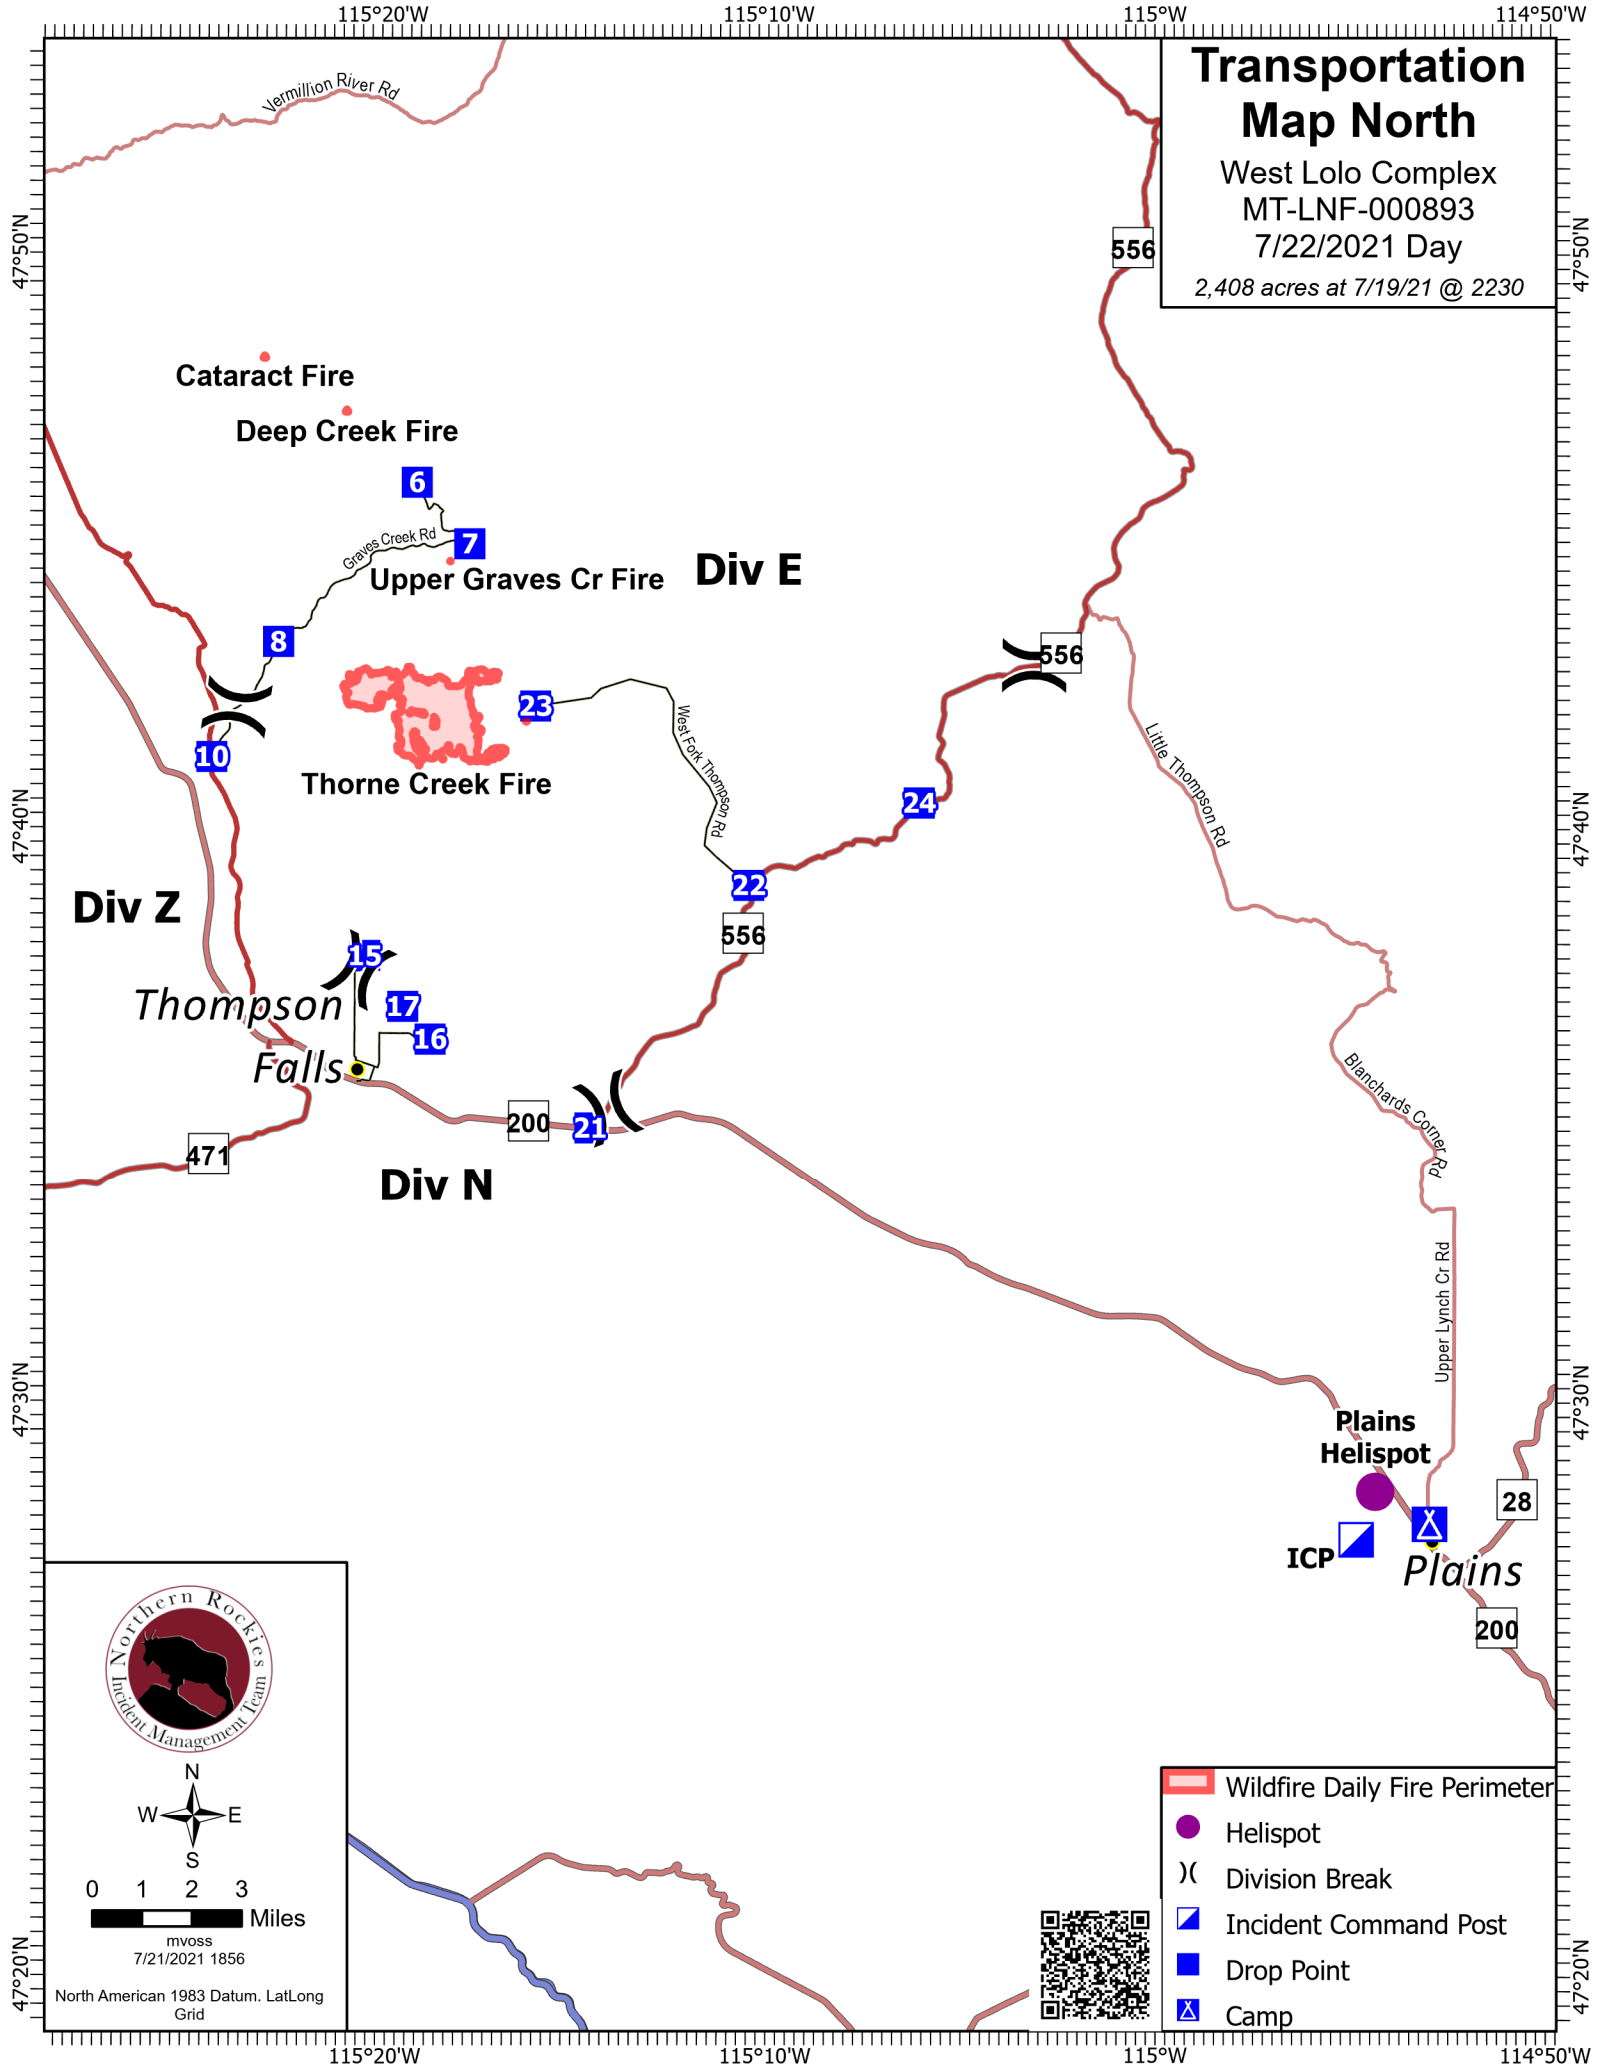

Transportation Map North

West Lolo Complex
MT-LNF-000893
7/22/2021 Day
2,408 acres at 7/19/21 @ 2230

mvoss
7/21/2021 1856

North American 1983 Datum, LatLong Grid

- Wildfire Daily Fire Perimeter
- Helispot
- Division Break
- Incident Command Post
- Drop Point
- Camp