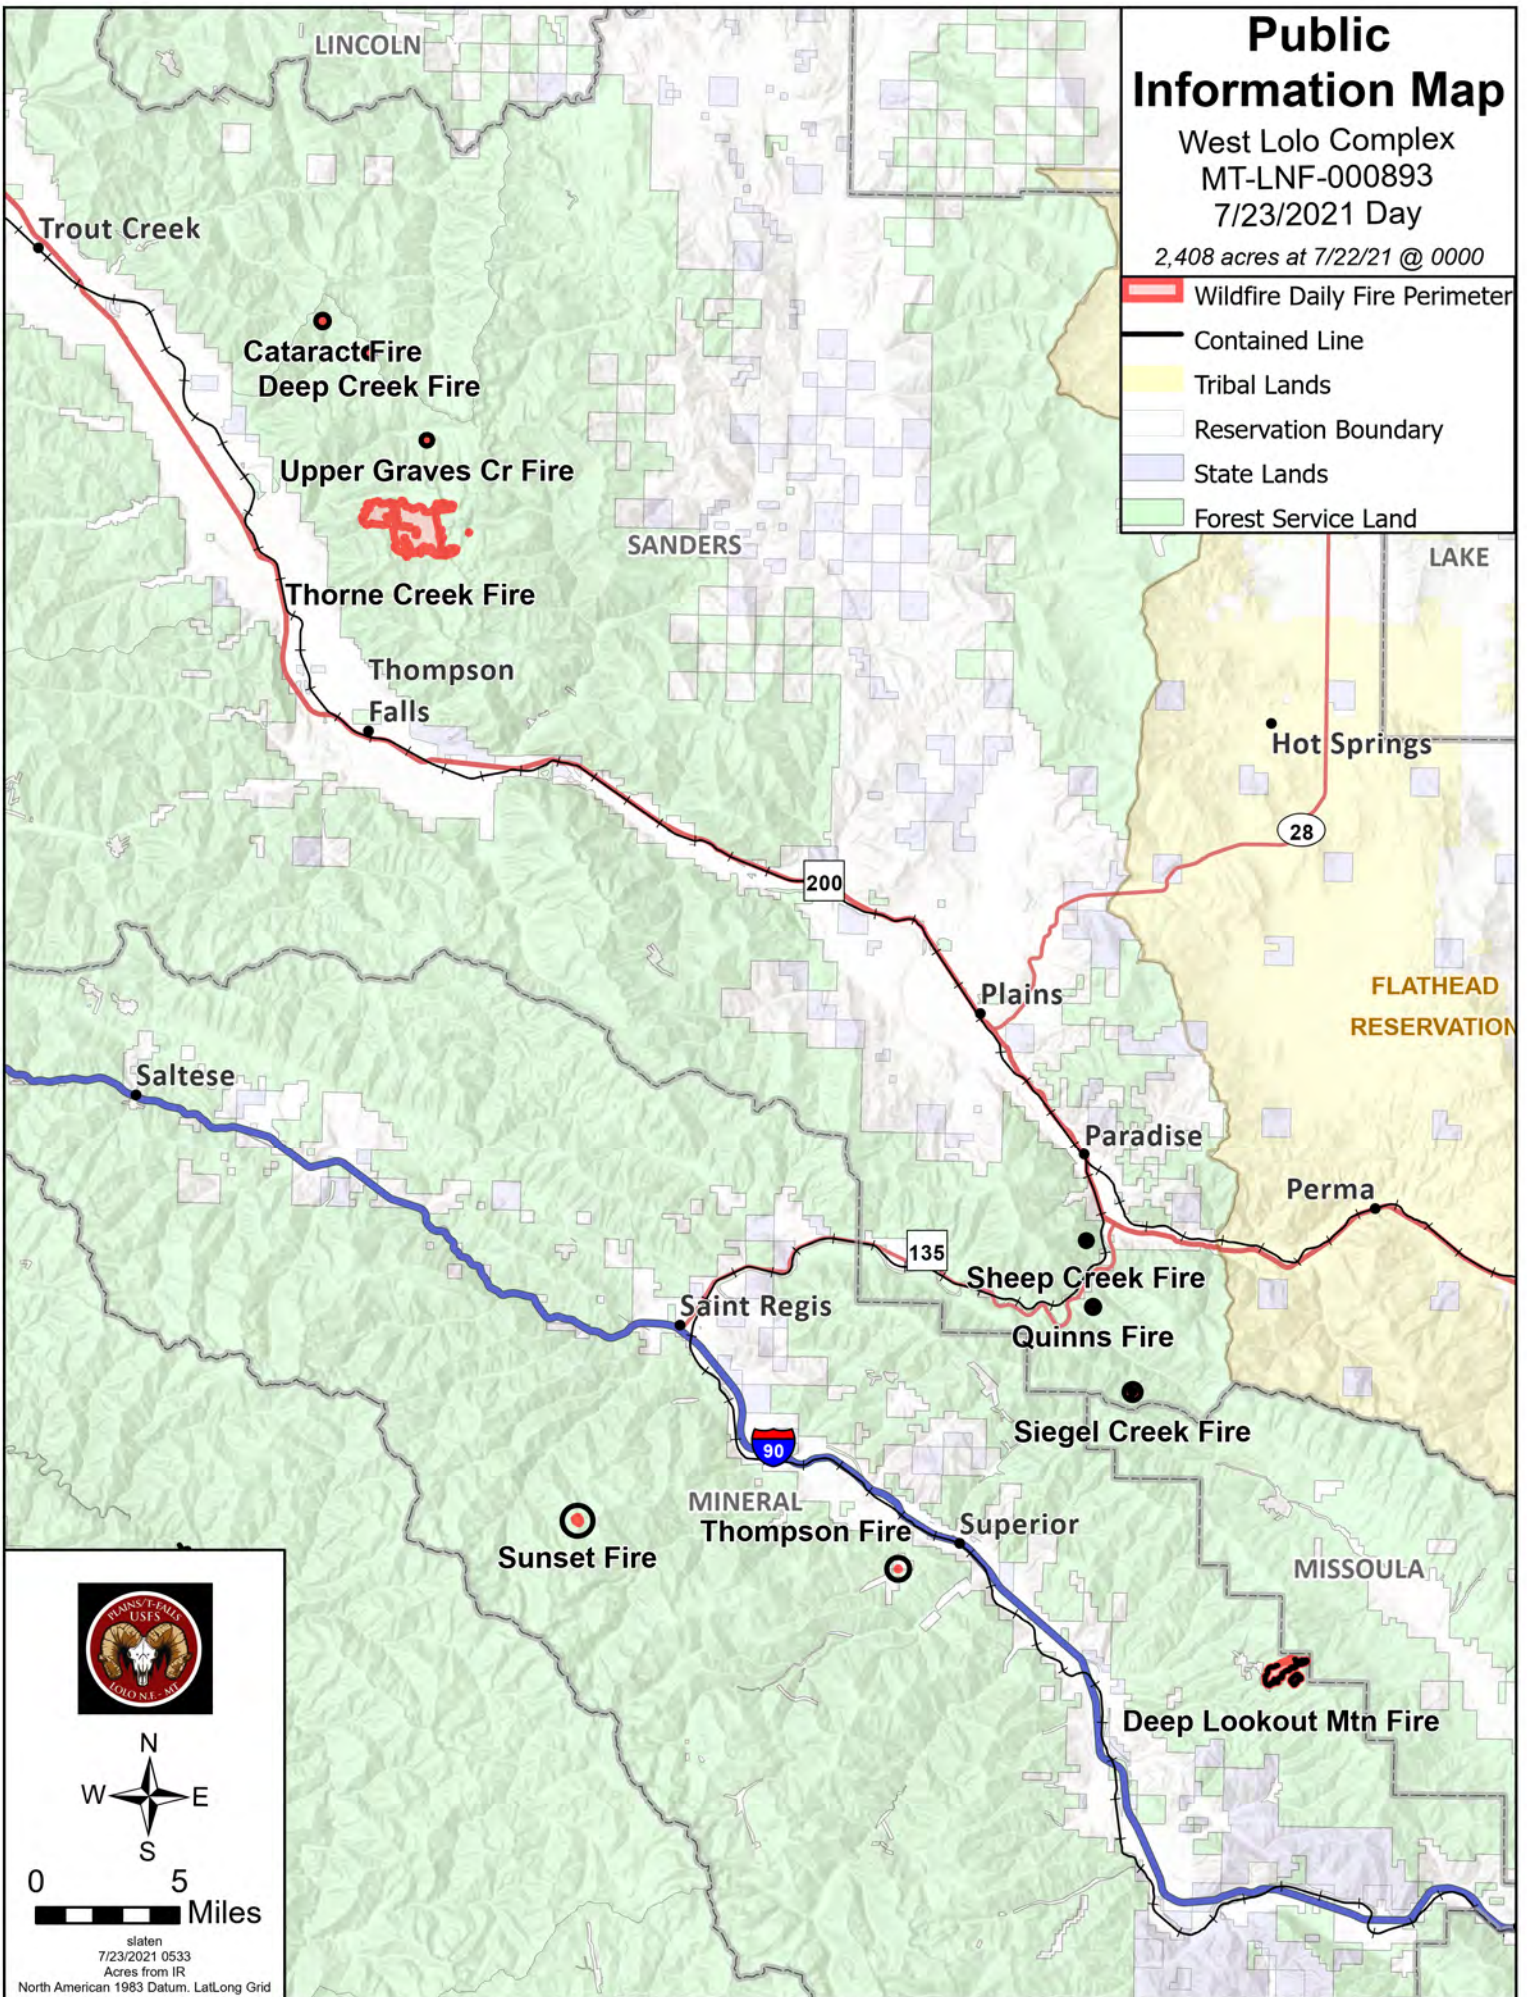

Public Information Map

West Lolo Complex
MT-LNF-000893
7/23/2021 Day

2,408 acres at 7/22/21 @ 0000

-  Wildfire Daily Fire Perimeter
-  Contained Line
-  Tribal Lands
-  Reservation Boundary
-  State Lands
-  Forest Service Land

0 5 Miles

slaten
7/23/2021 0533
Acres from IR
North American 1983 Datum, LatLong Grid