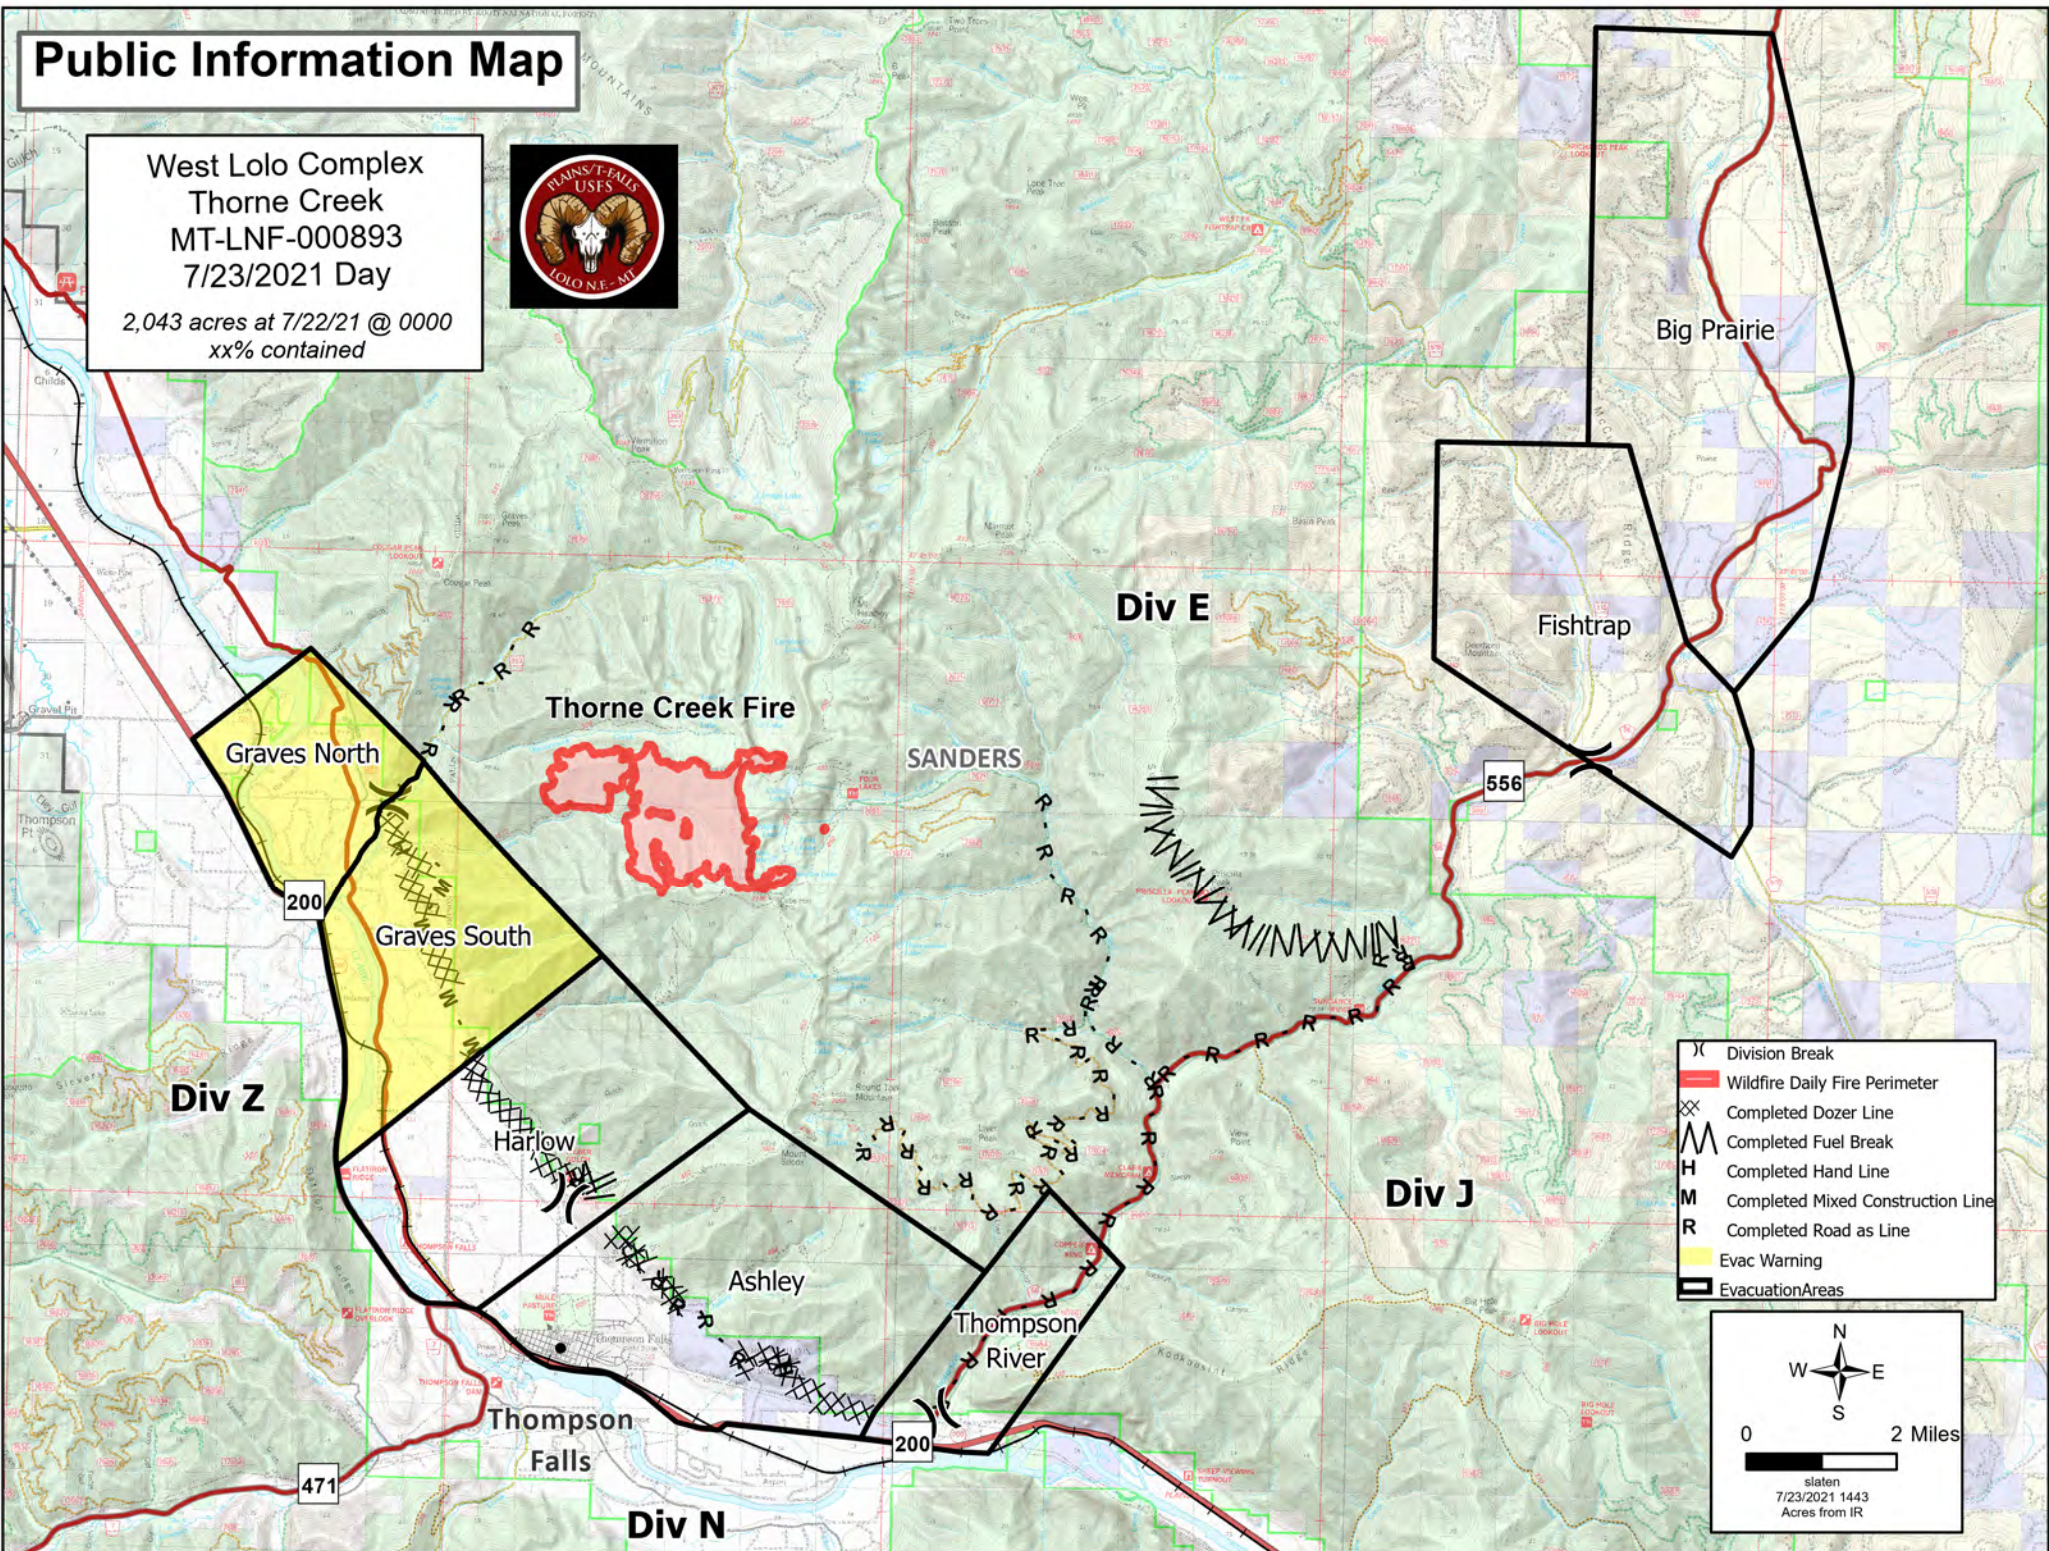

Public Information Map

West Lolo Complex
Thorne Creek
MT-LNF-000893
7/23/2021 Day

2,043 acres at 7/22/21 @ 0000
xx% contained

- (X) Division Break
- Wildfire Daily Fire Perimeter
- ⊗ Completed Dozer Line
- ⊗ Completed Fuel Line
- H Completed Hand Line
- M Completed Mixed Construction Line
- R Completed Road as Line
- Evac Warning
- EvacuationAreas