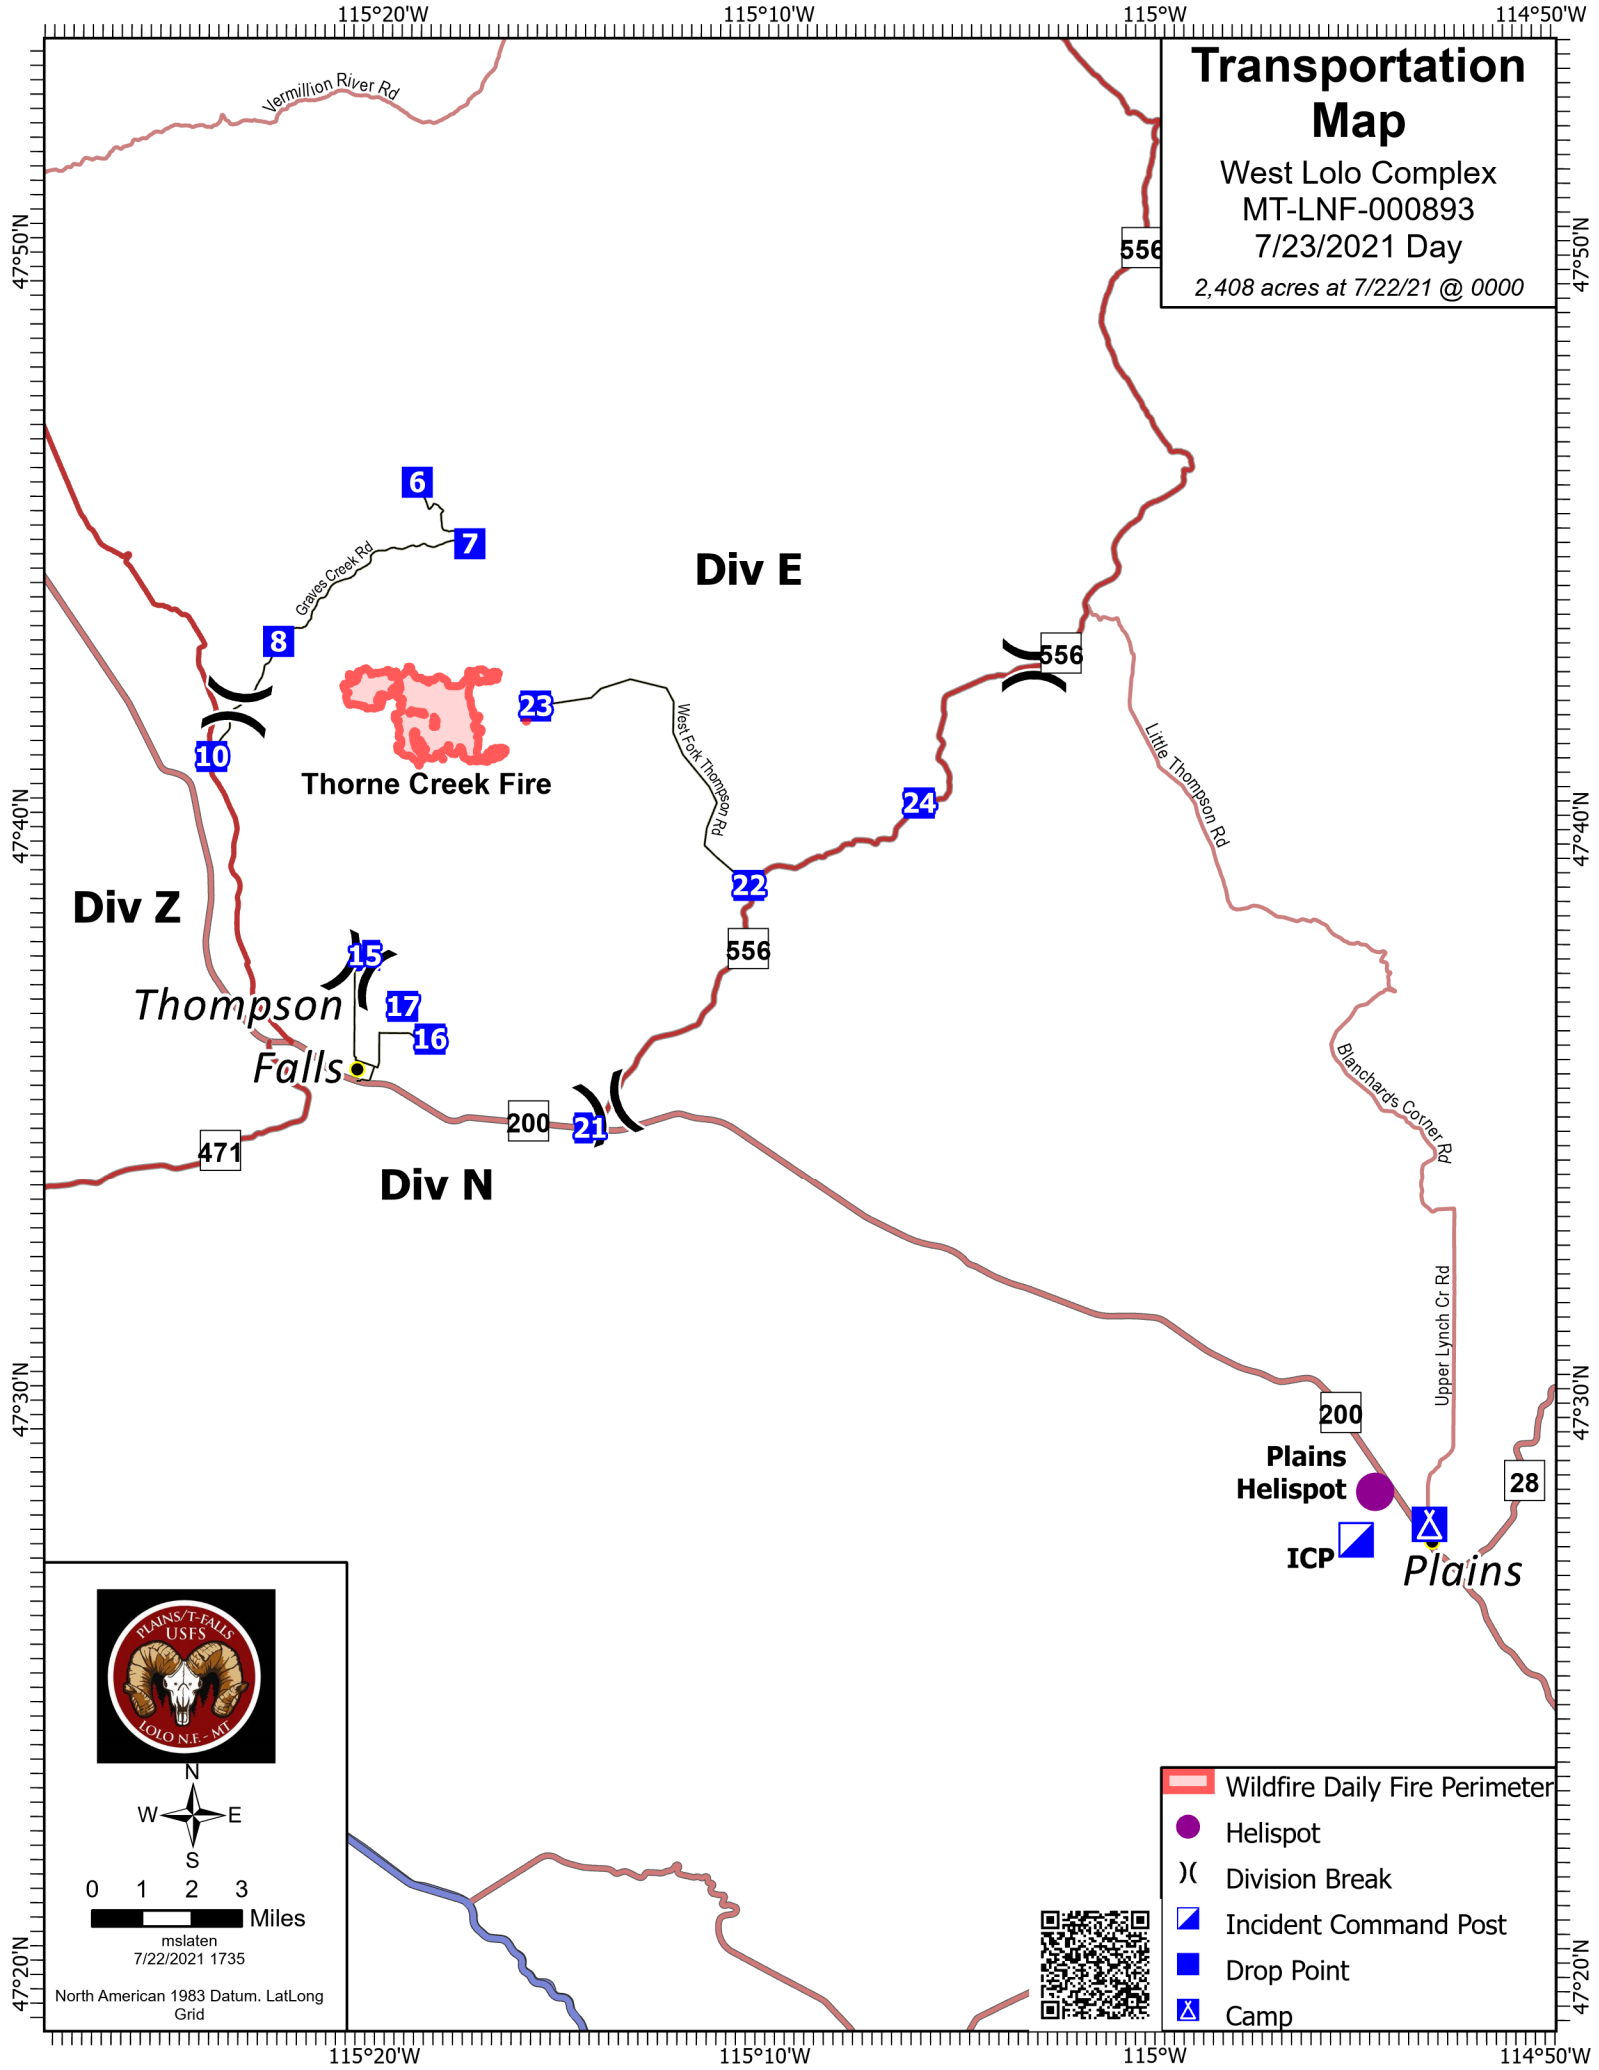

# Transportation Map

West Lolo Complex  
MT-LNF-000893  
7/23/2021 Day  
2,408 acres at 7/22/21 @ 0000

0 1 2 3  
Miles

mslaten  
7/22/2021 1735

North American 1983 Datum, LatLong  
Grid

- Wildfire Daily Fire Perimeter
- Helispot
- Division Break
- Incident Command Post
- Drop Point
- Camp