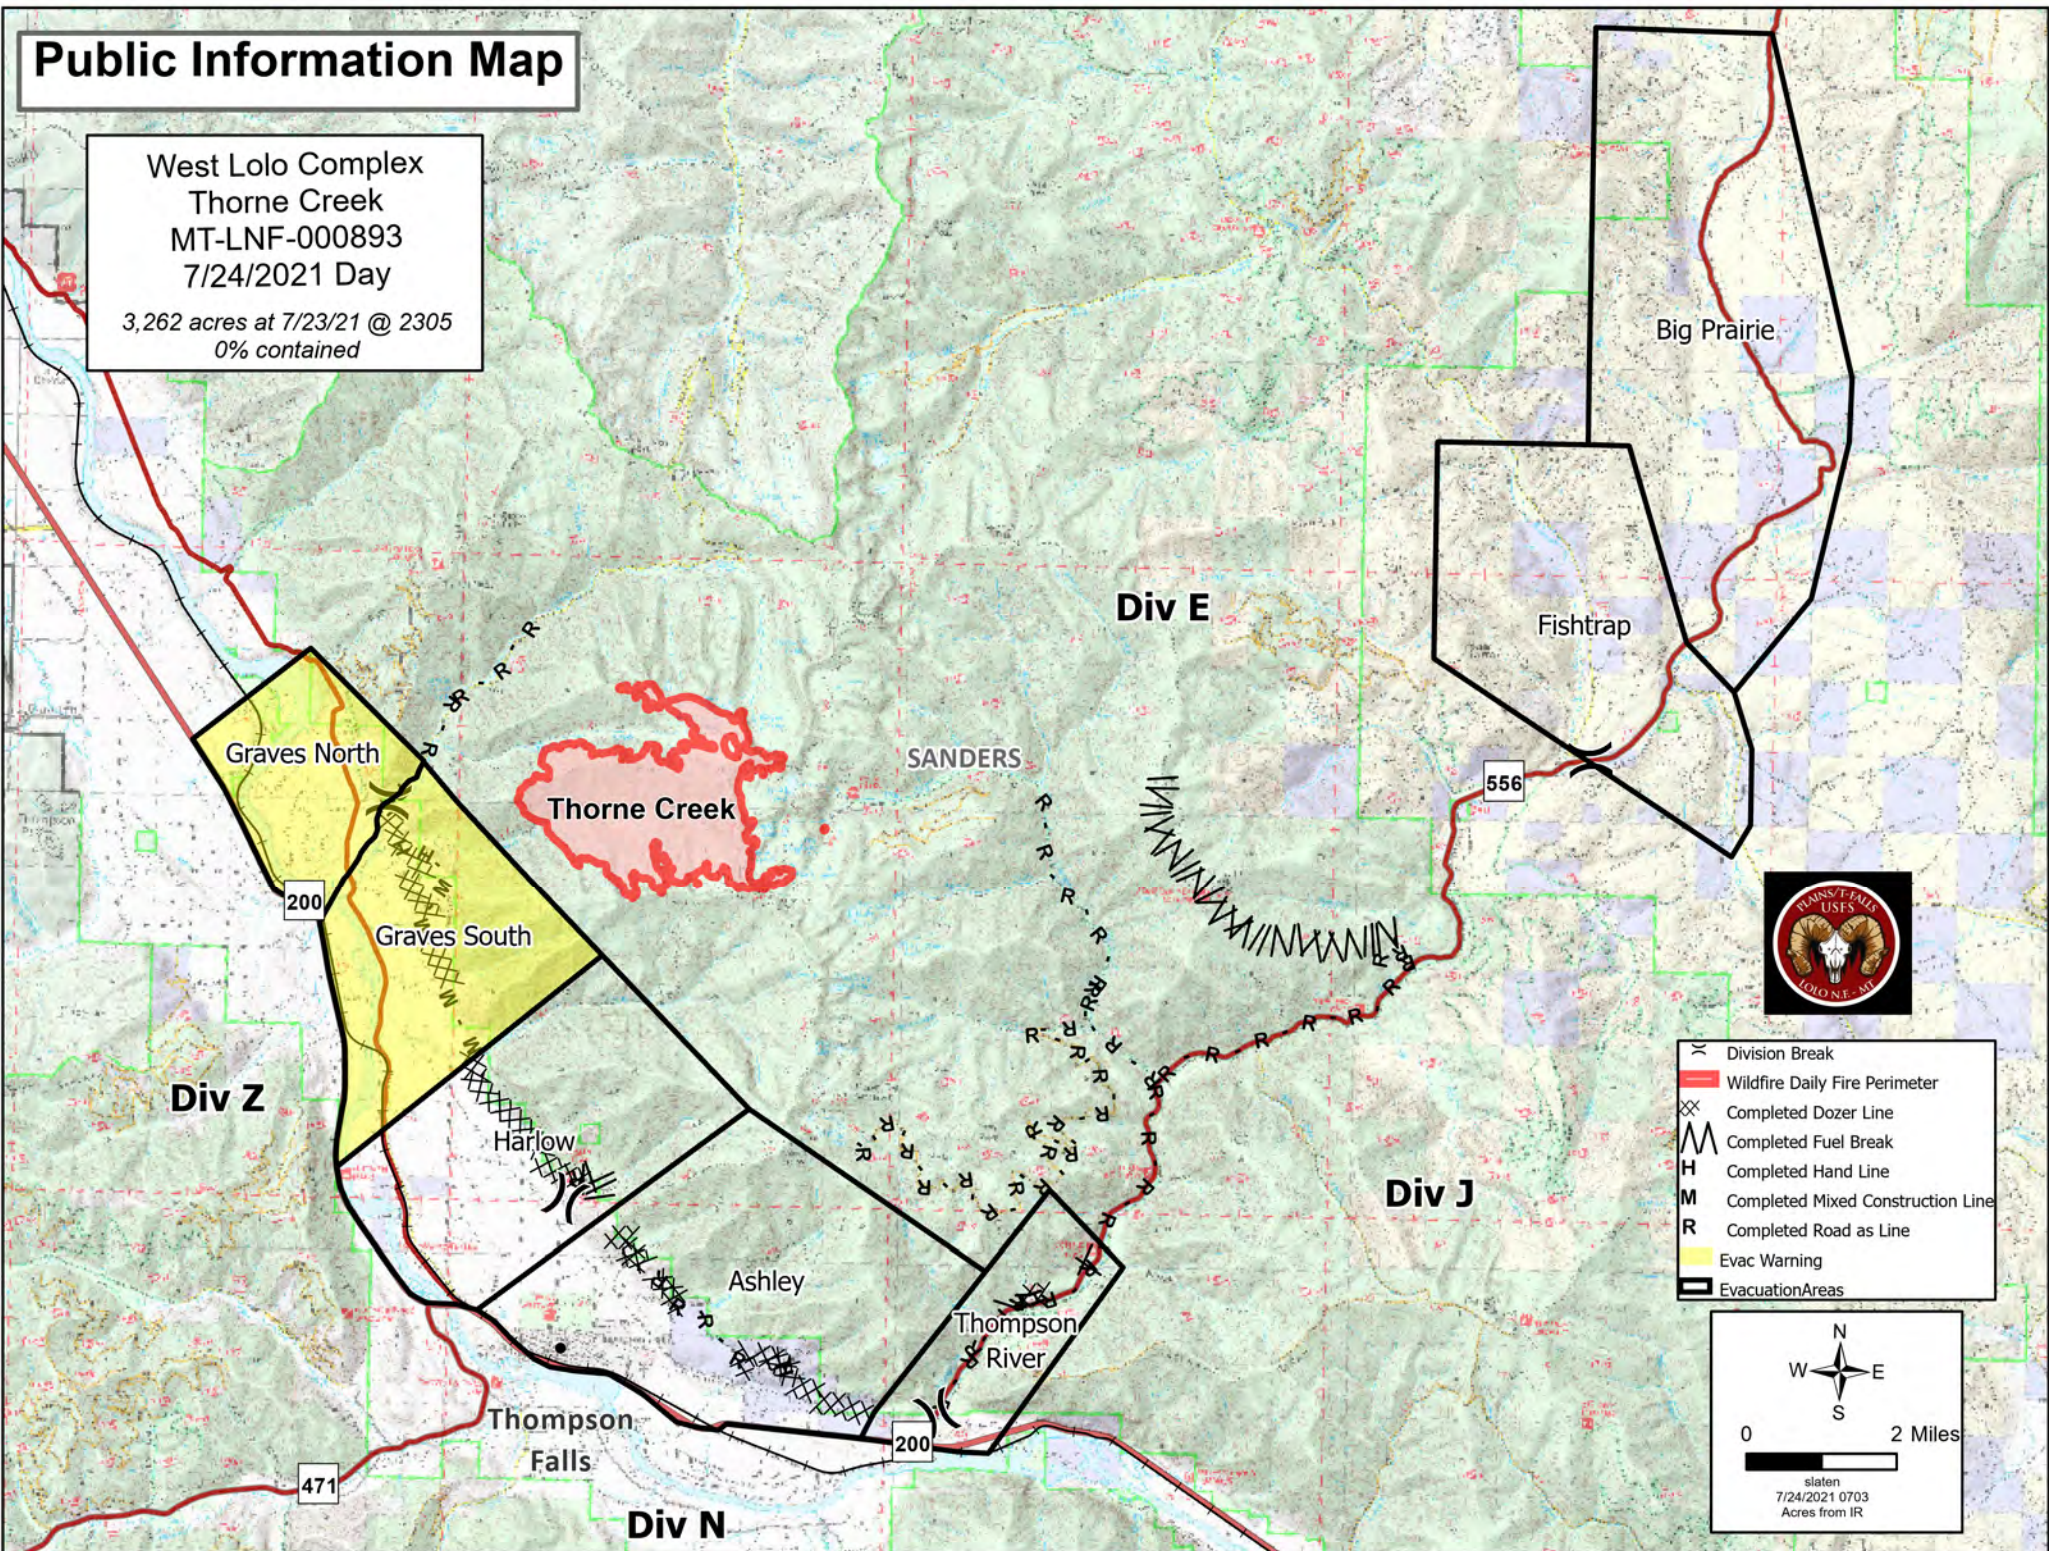

Public Information Map

West Lolo Complex
Thorne Creek
MT-LNF-000893
7/24/2021 Day
3,262 acres at 7/23/21 @ 2305
0% contained

- Division Break
- Wildfire Daily Fire Perimeter
- Completed Dozer Line
- Completed Fuel Break
- Completed Hand Line
- Completed Mixed Construction Line
- Completed Road as Line
- Evac Warning
- EvacuationAreas

0 2 Miles

slaten
7/24/2021 0703
Acres from IR