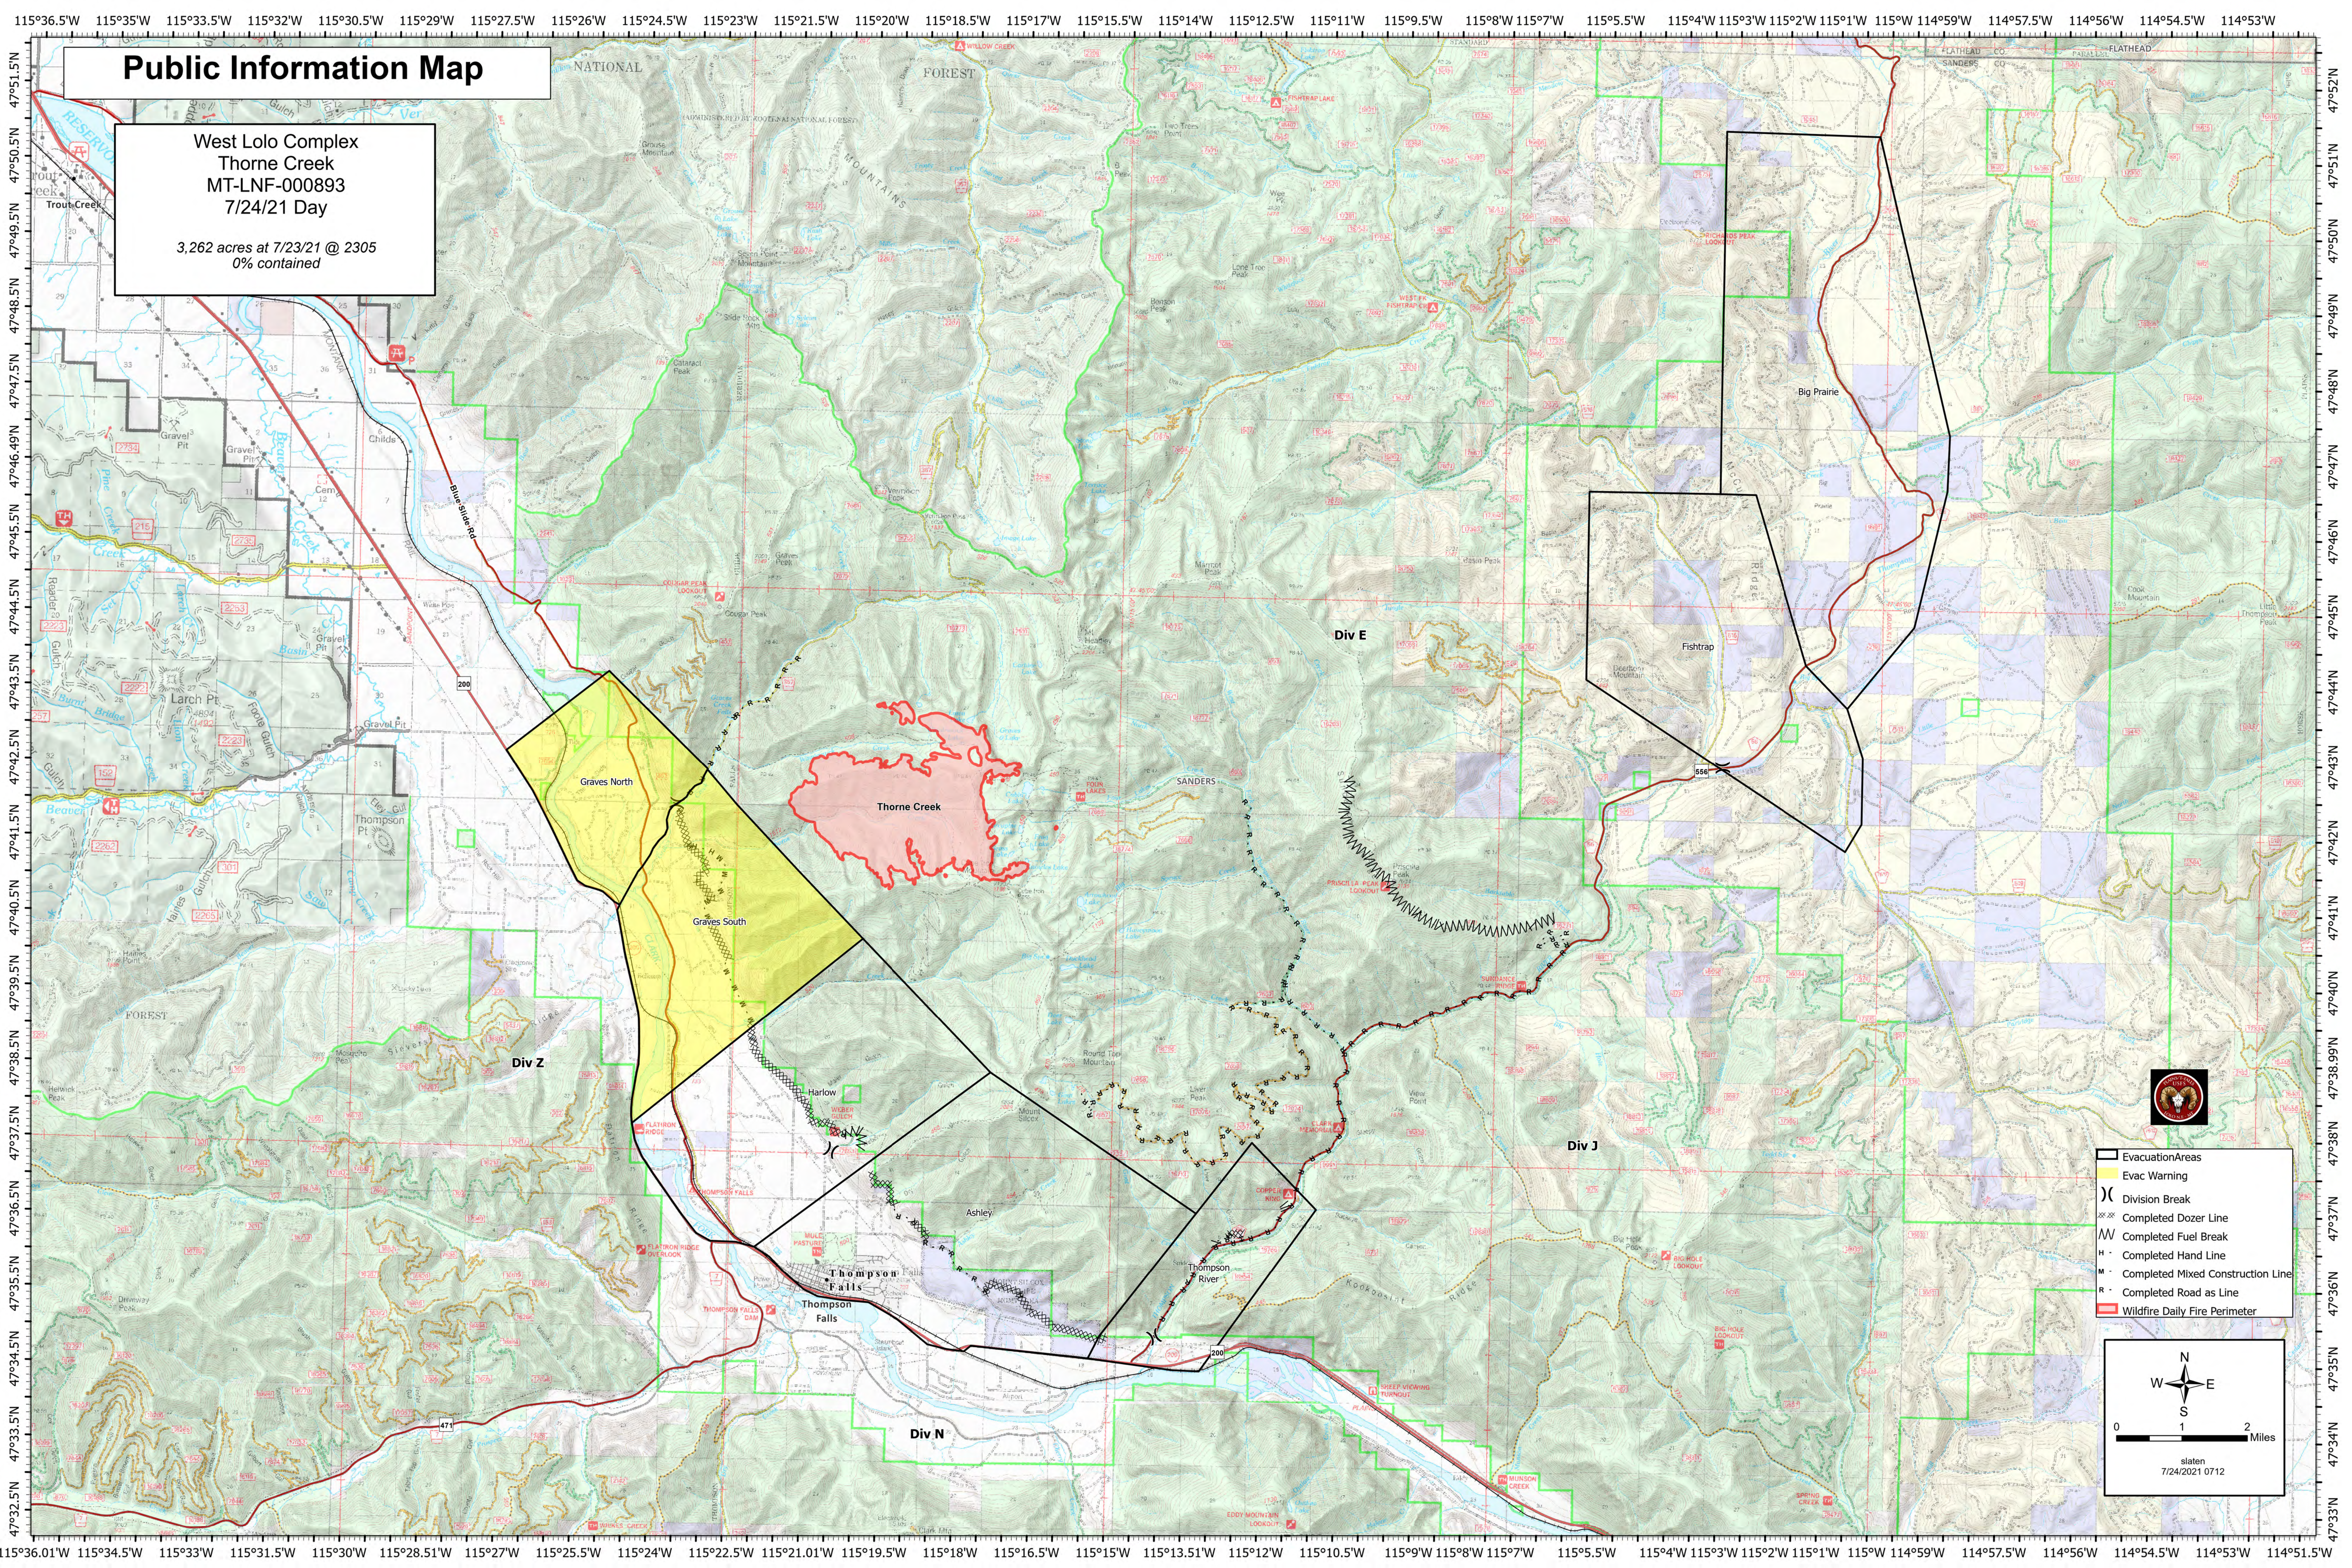

Public Information Map

West Lolo Complex
Thorne Creek
MT-LNF-000893
7/24/21 Day

3,262 acres at 7/23/21 @ 2305
0% contained

- Evacuation Areas
- Evac Warning
- Division Break
- Completed Dozer Line
- Completed Fuel Break
- Completed Hand Line
- Completed Mixed Construction Line
- Completed Road as Line
- Wildfire Daily Fire Perimeter