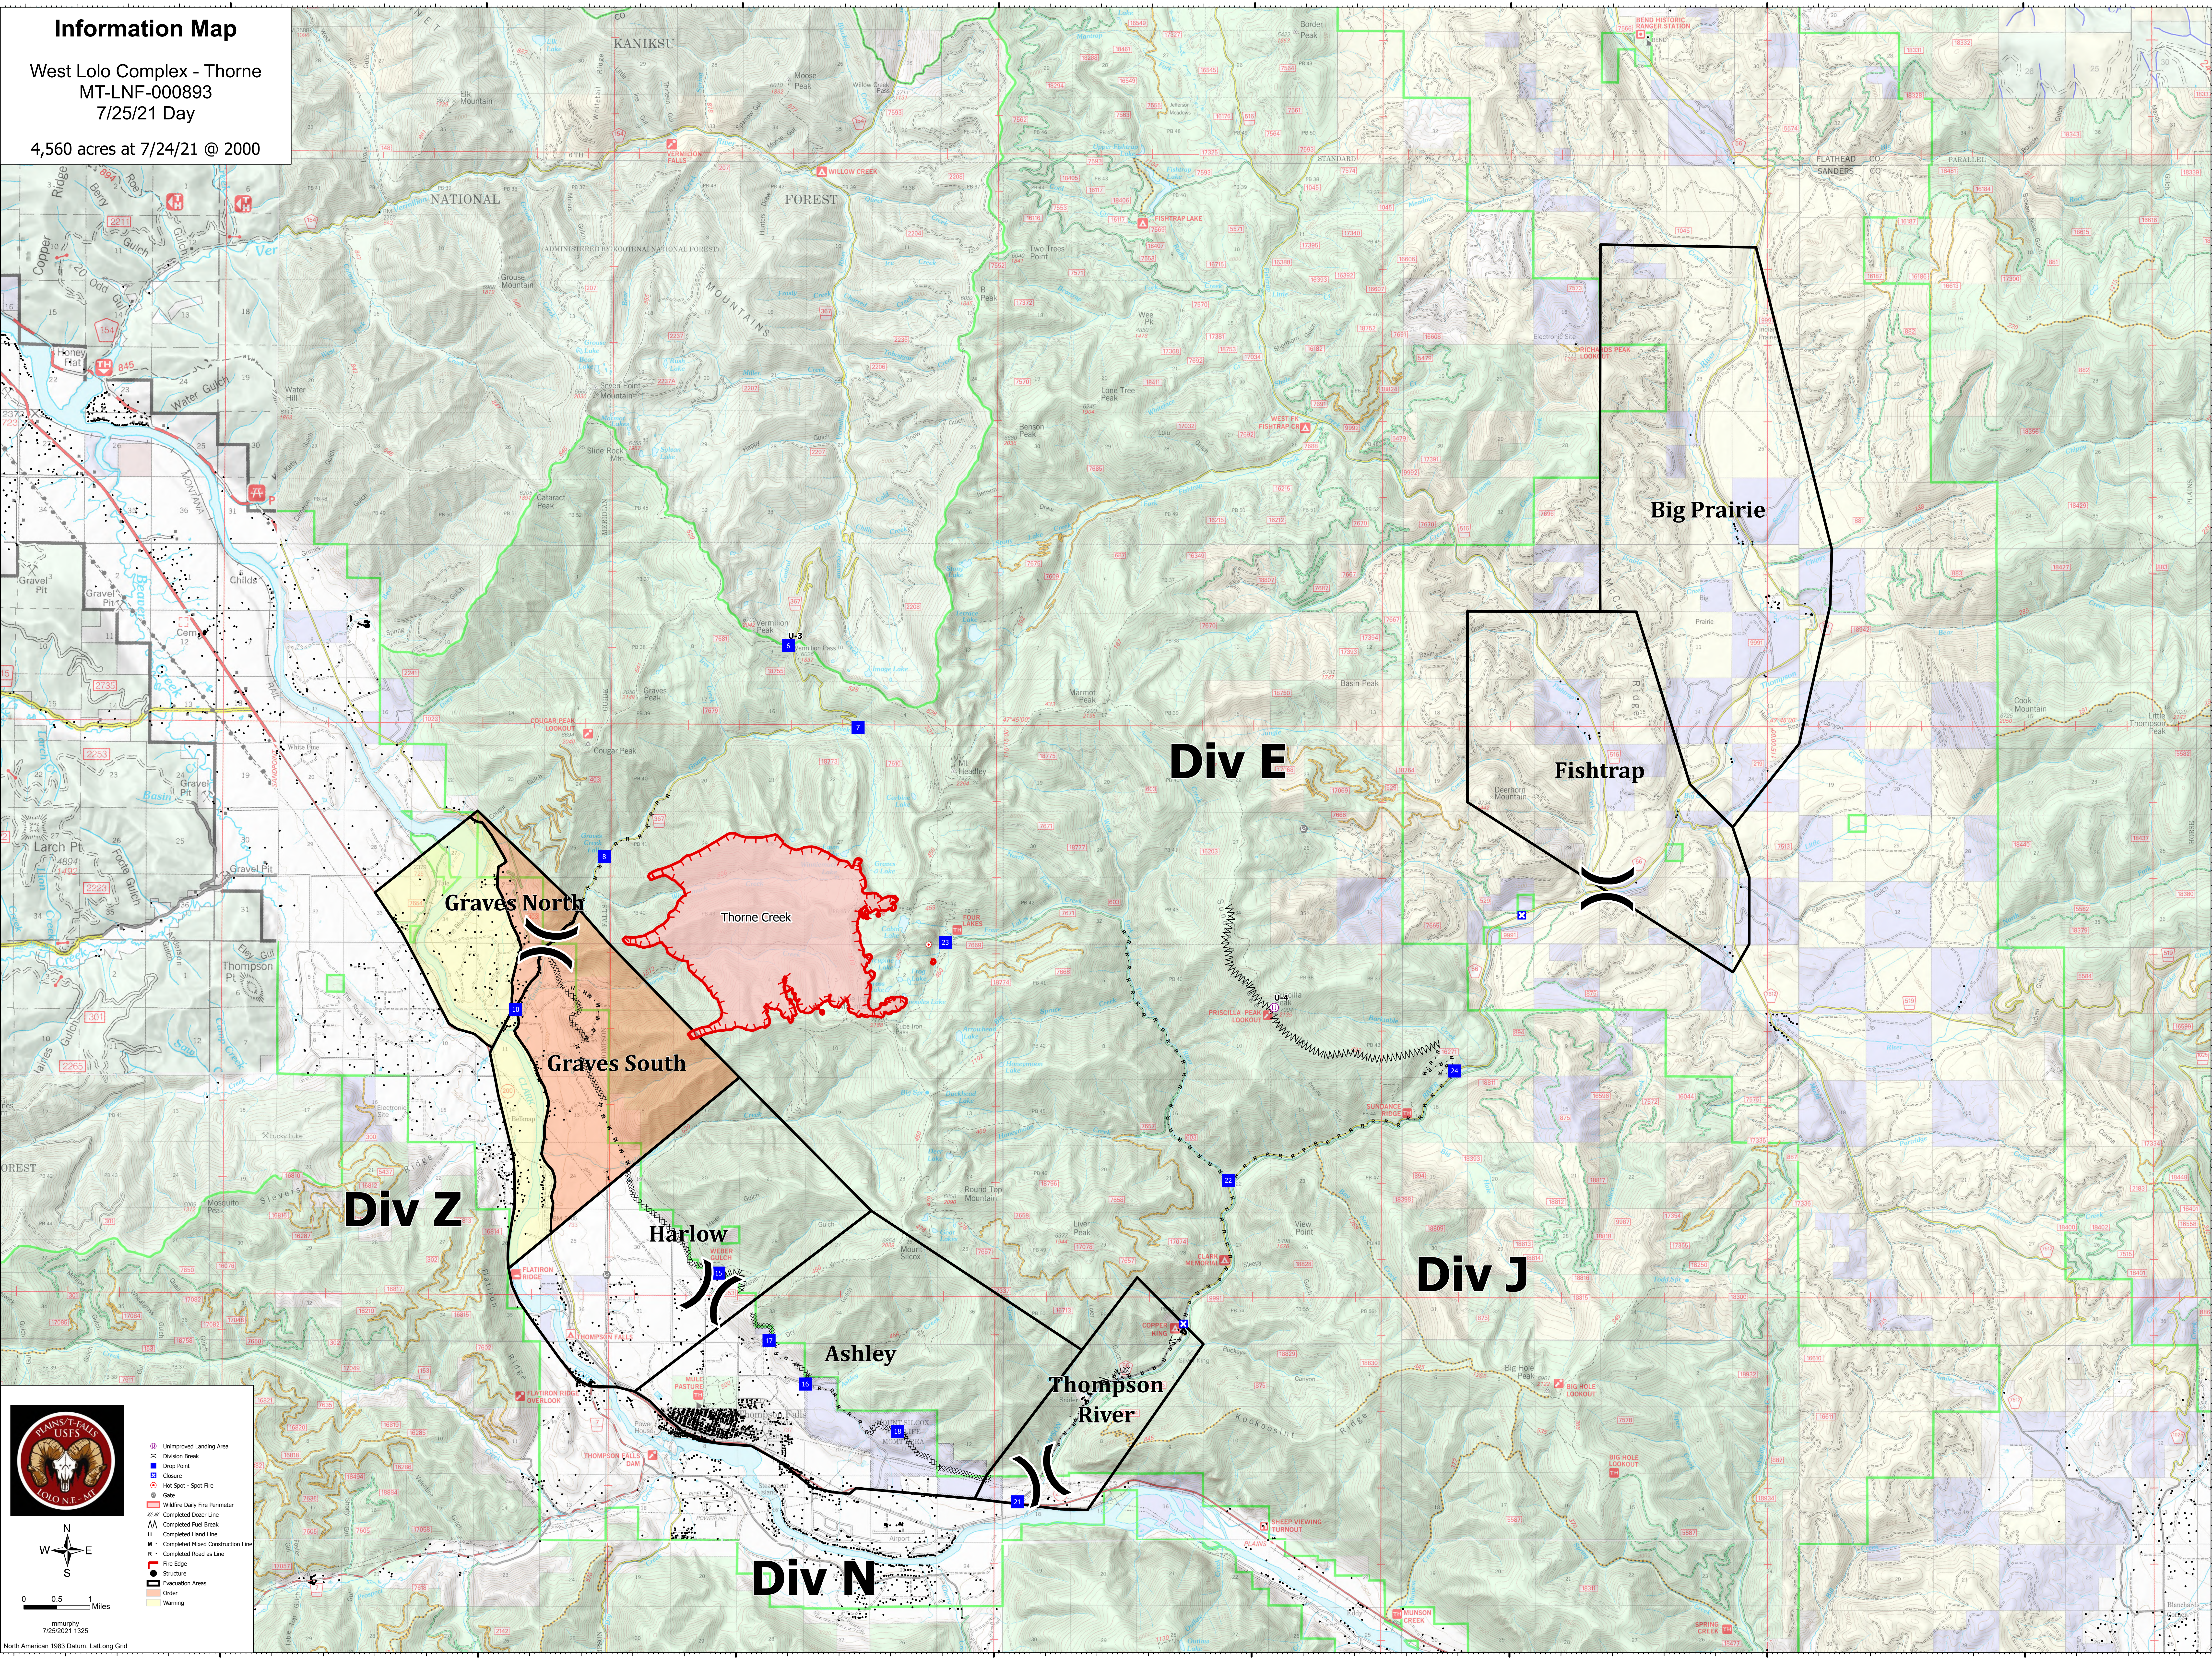

**Information Map**  
 West Lolo Complex - Thorne  
 MT-LNF-000893  
 7/25/21 Day  
 4,560 acres at 7/24/21 @ 2000

X Unimproved Landing Area  
 X Division Break  
 Drop Point  
 Closure  
 Hail Net - Spot Fire  
 Gate  
 Wildfire Daily Fire Perimeter  
 Completed Doser Line  
 Completed Fuel Break  
 Completed Hand Line  
 Completed Mixed Construction Line  
 Completed Road as Line  
 Fire Edge  
 Structure  
 Evacuation Areas  
 Order  
 Warning

mmurphy  
 7/25/2021 1325  
 North American 1983 Datum, Lat,Long Grid

115°30'W 115°25'W 115°20'W 115°15'W 115°10'W 115°5'W 115°W 114°55'W