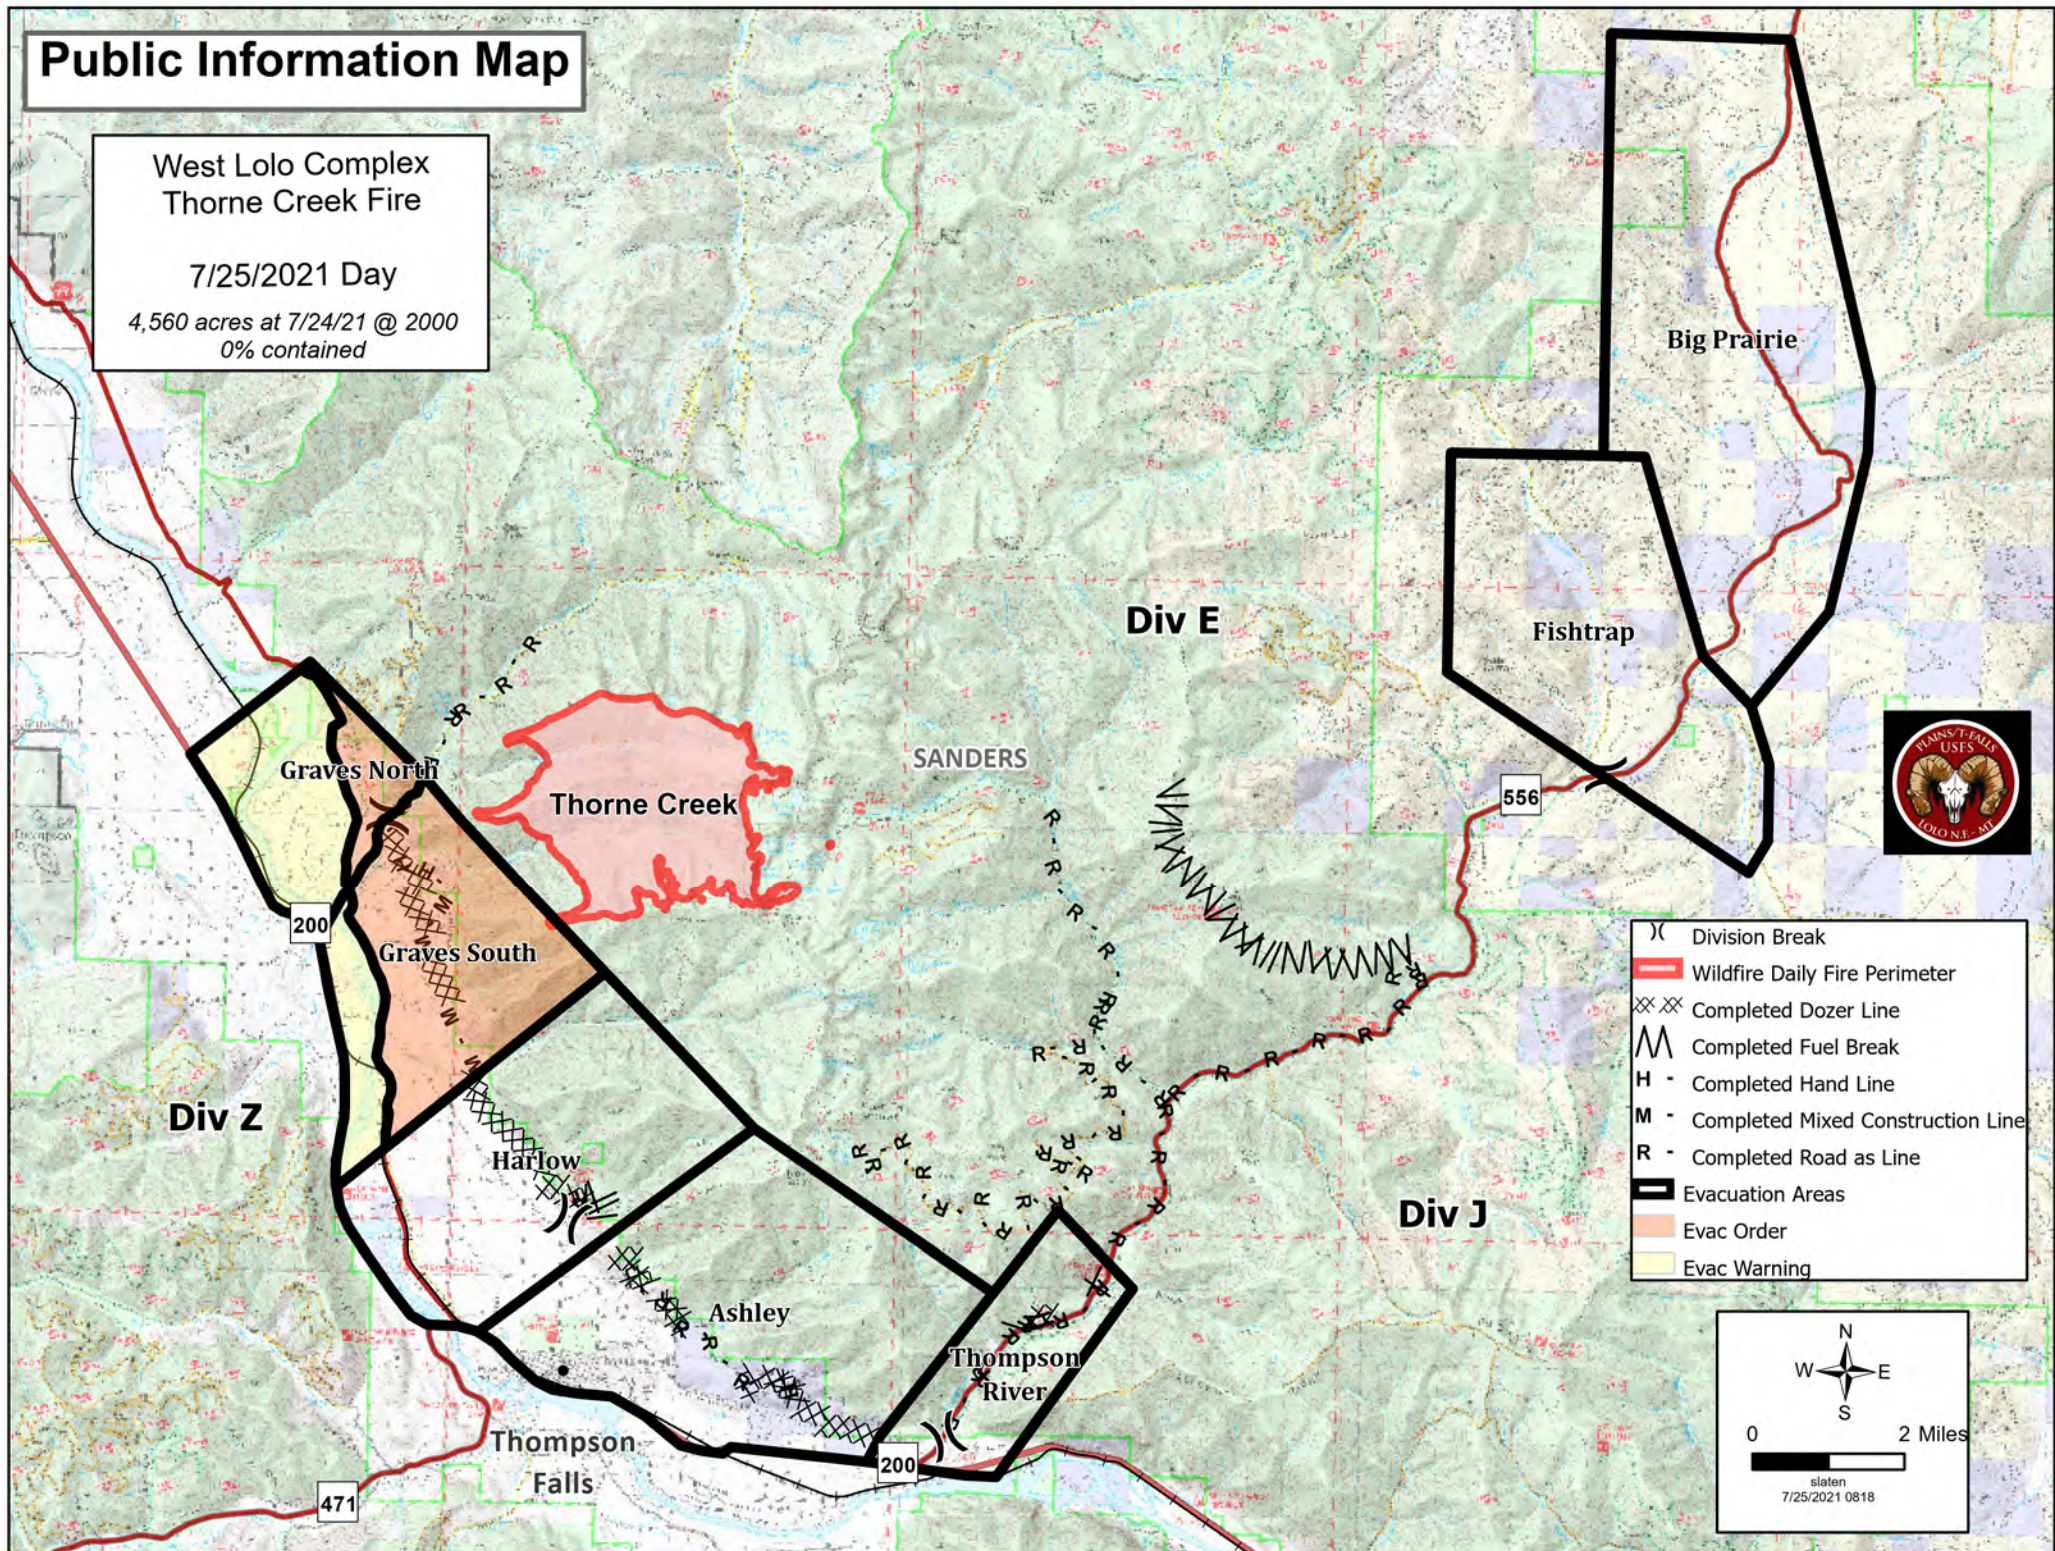

Public Information Map

West Lolo Complex
Thorne Creek Fire

7/25/2021 Day

4,560 acres at 7/24/21 @ 2000
0% contained

- (X) Division Break
- Wildfire Daily Fire Perimeter
- XX Completed Dozer Line
- W Completed Fuel Break
- H Completed Hand Line
- M Completed Mixed Construction Line
- R Completed Road as Line
- Evacuation Areas
- Evac Order
- Evac Warning