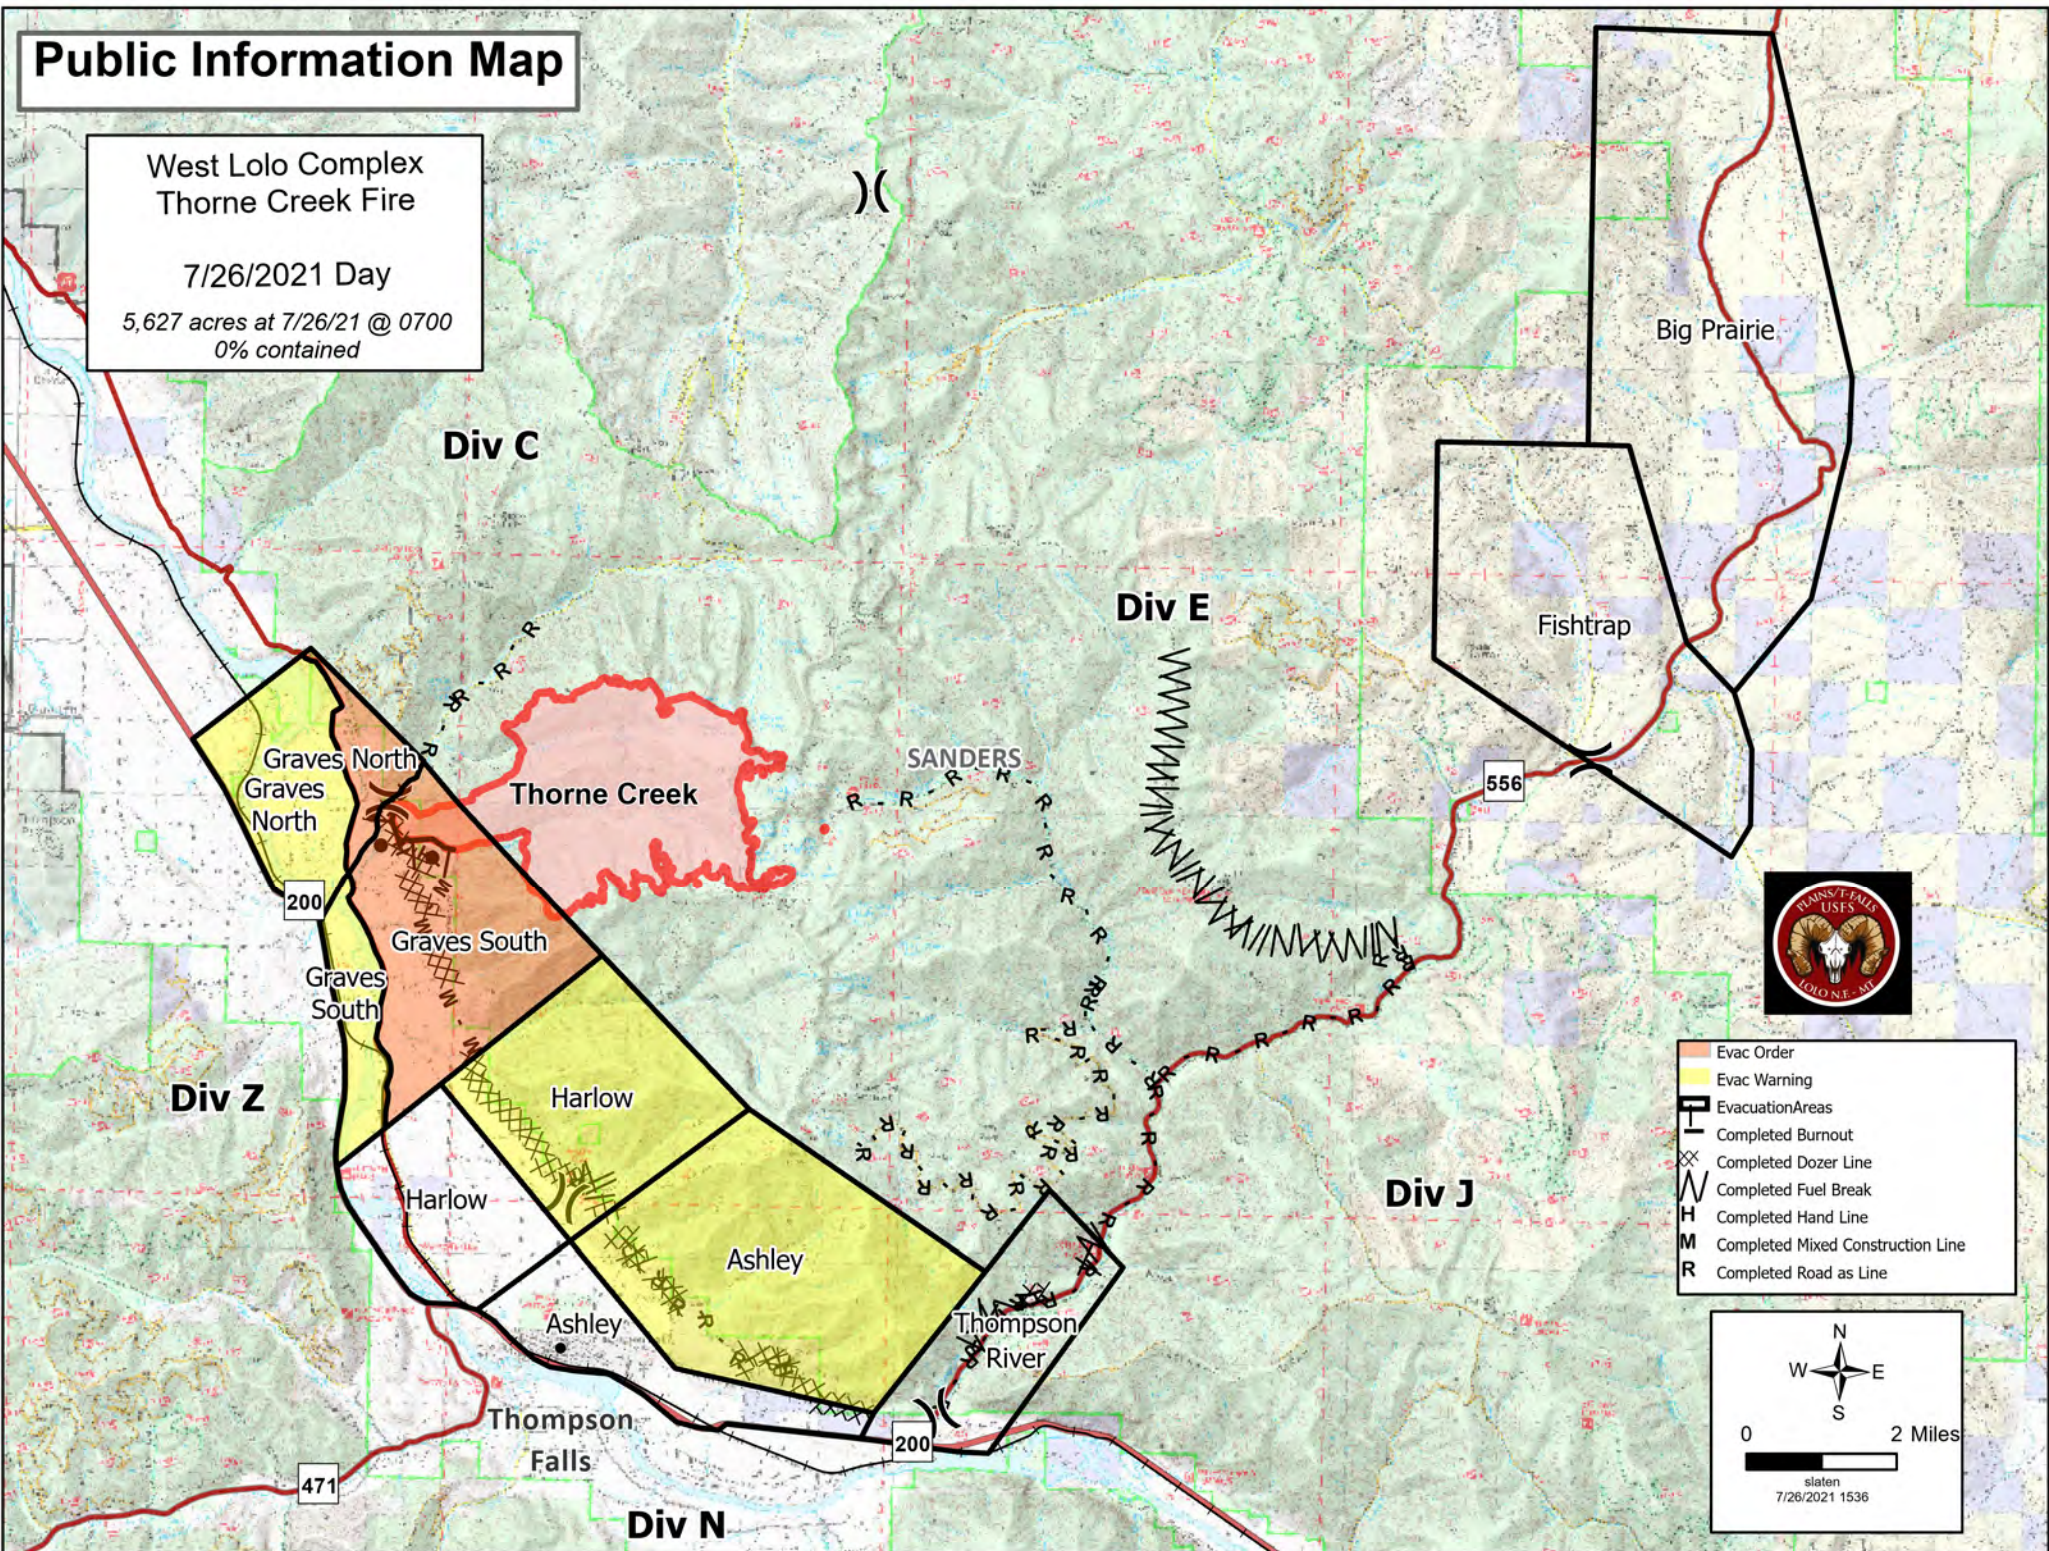

Public Information Map

West Lolo Complex
Thorne Creek Fire

7/26/2021 Day

5,627 acres at 7/26/21 @ 0700

0% contained

- Evac Order
- Evac Warning
- Evacuation Areas
- Completed Burnout
- Completed Dozer Line
- Completed Fuel Break
- Completed Hand Line
- Completed Mixed Construction Line
- Completed Road as Line