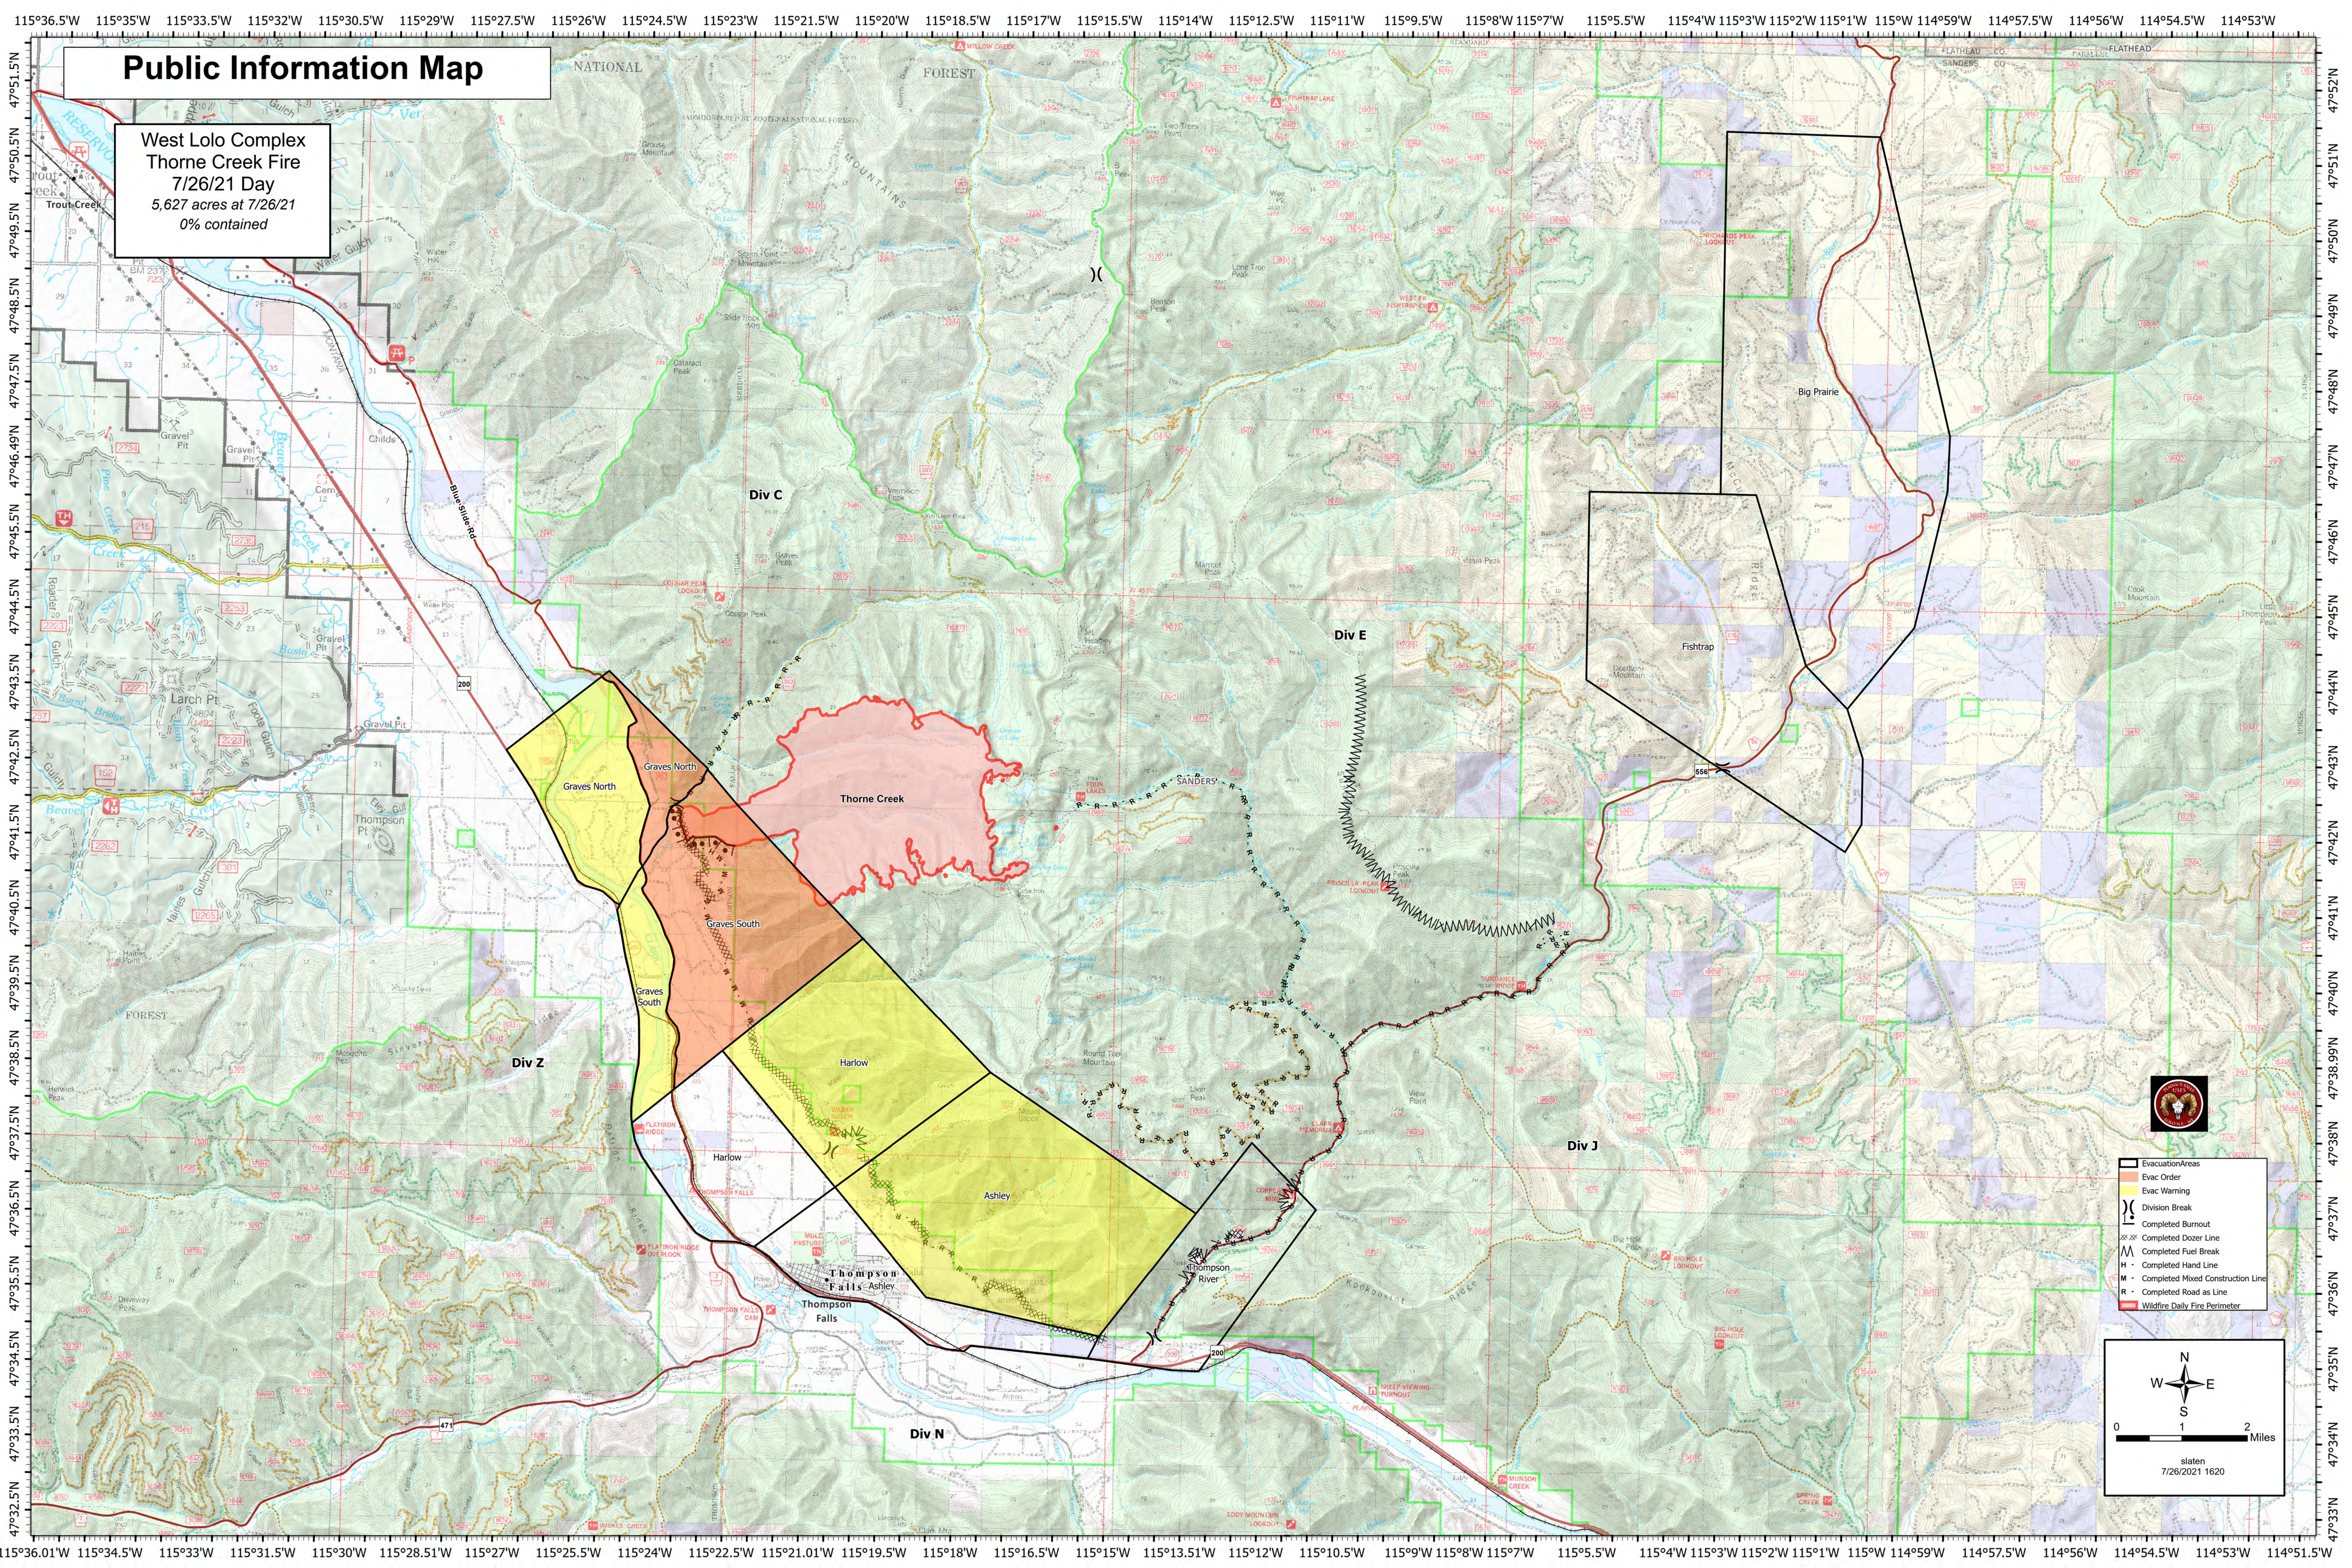

# Public Information Map

West Lolo Complex  
Thorne Creek Fire  
7/26/21 Day  
5,627 acres at 7/26/21  
0% contained

- Evacuation Areas
- Evac Order
- Evac Warning
- Division Break
- Completed Burnout
- Completed Dozer Line
- Completed Fuel Break
- H - Completed Hand Line
- M - Completed Mixed Construction Line
- R - Completed Road as Line
- Wildfire Daily Fire Perimeter

slaten  
7/26/2021 1620