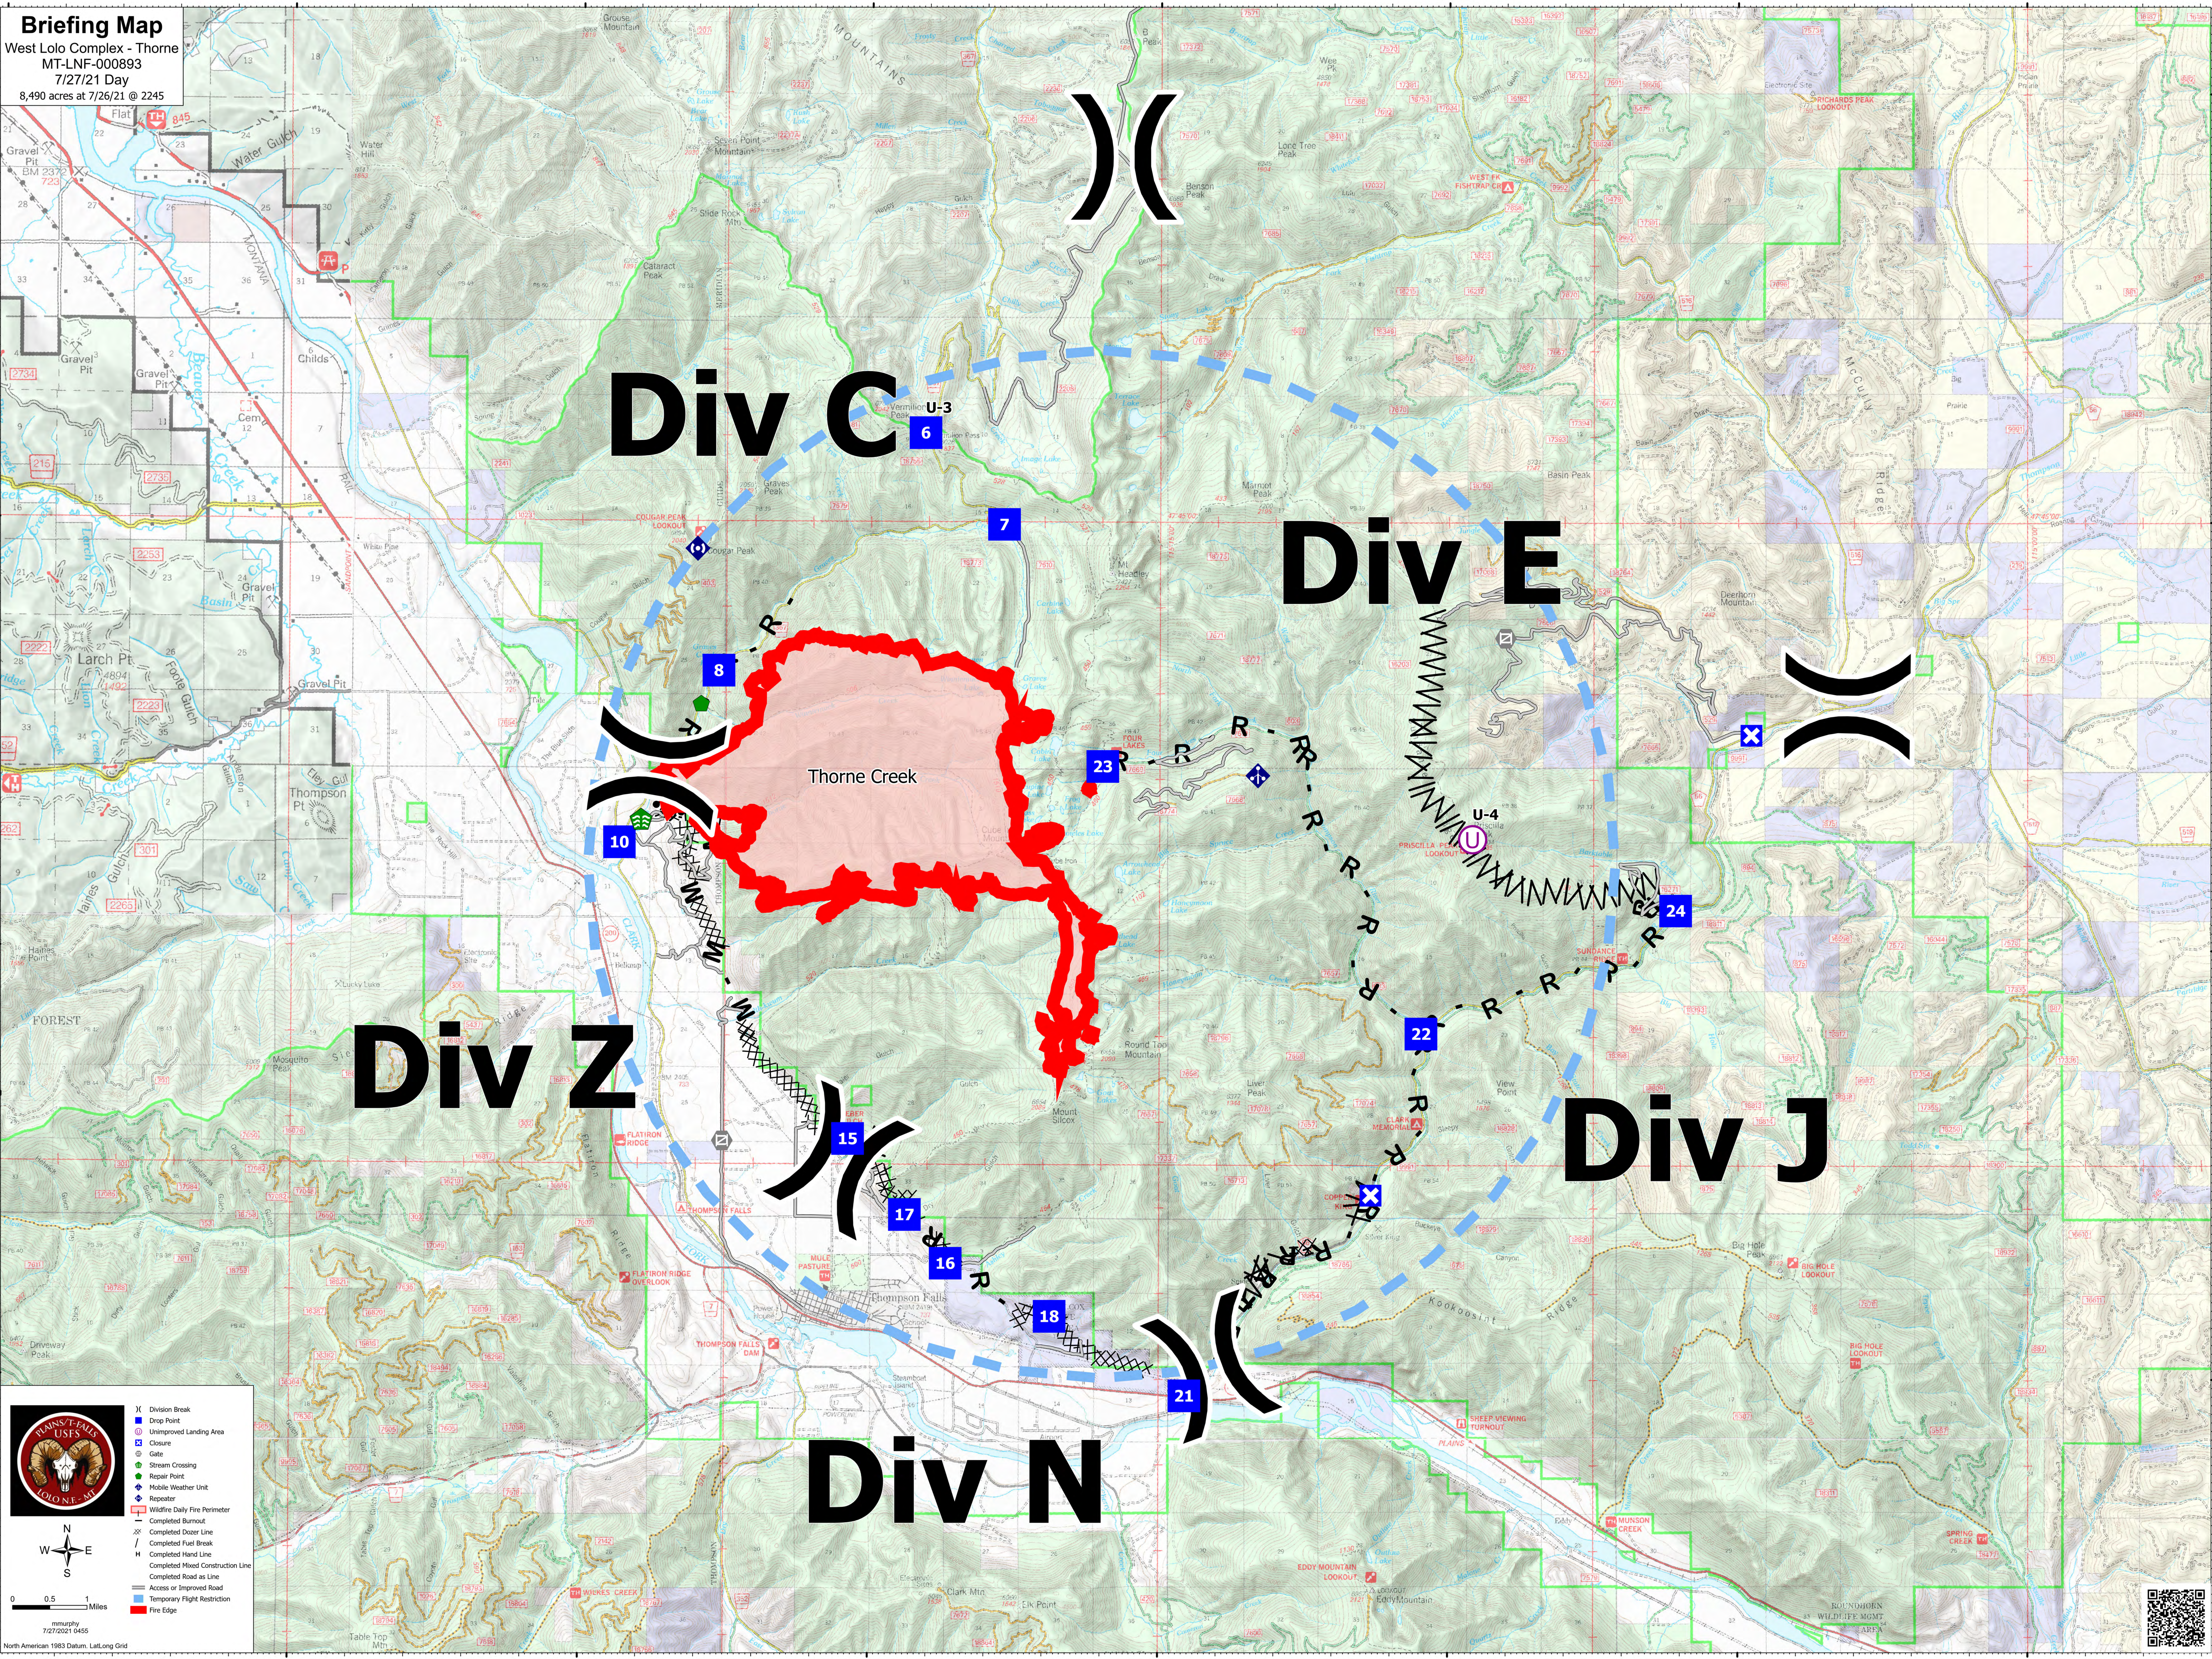

**Briefing Map**  
 West Lolo Complex - Thorne  
 MT-LNF-000893  
 7/27/21 Day  
 8,490 acres at 7/26/21 @ 2245

X Division Break  
 X Drop Point  
 X Unimproved Landing Area  
 X Closure  
 X Gate  
 X Stream Crossing  
 X Repair Point  
 X Mobile Weather Unit  
 X Repeater  
 X Wildfire Daily Fire Perimeter  
 X Completed Burnout  
 X Completed Dozer Line  
 X Completed Fuel Break  
 X Completed Hand Line  
 X Completed Mixed Construction Line  
 X Completed Road as Line  
 X Access or Improved Road  
 X Temporary Flight Restriction  
 X Fire Edge

0 0.5 1 Miles  
 mmurphy  
 7/27/2021 10455  
 North American 1983 Datum, Lat-Long Grid

**Div C**

**Div E**

**Div Z**

**Div J**

**Div N**

Thorne Creek

U-3

U-4

6

7

8

10

15

16

17

18

21

22

23

24