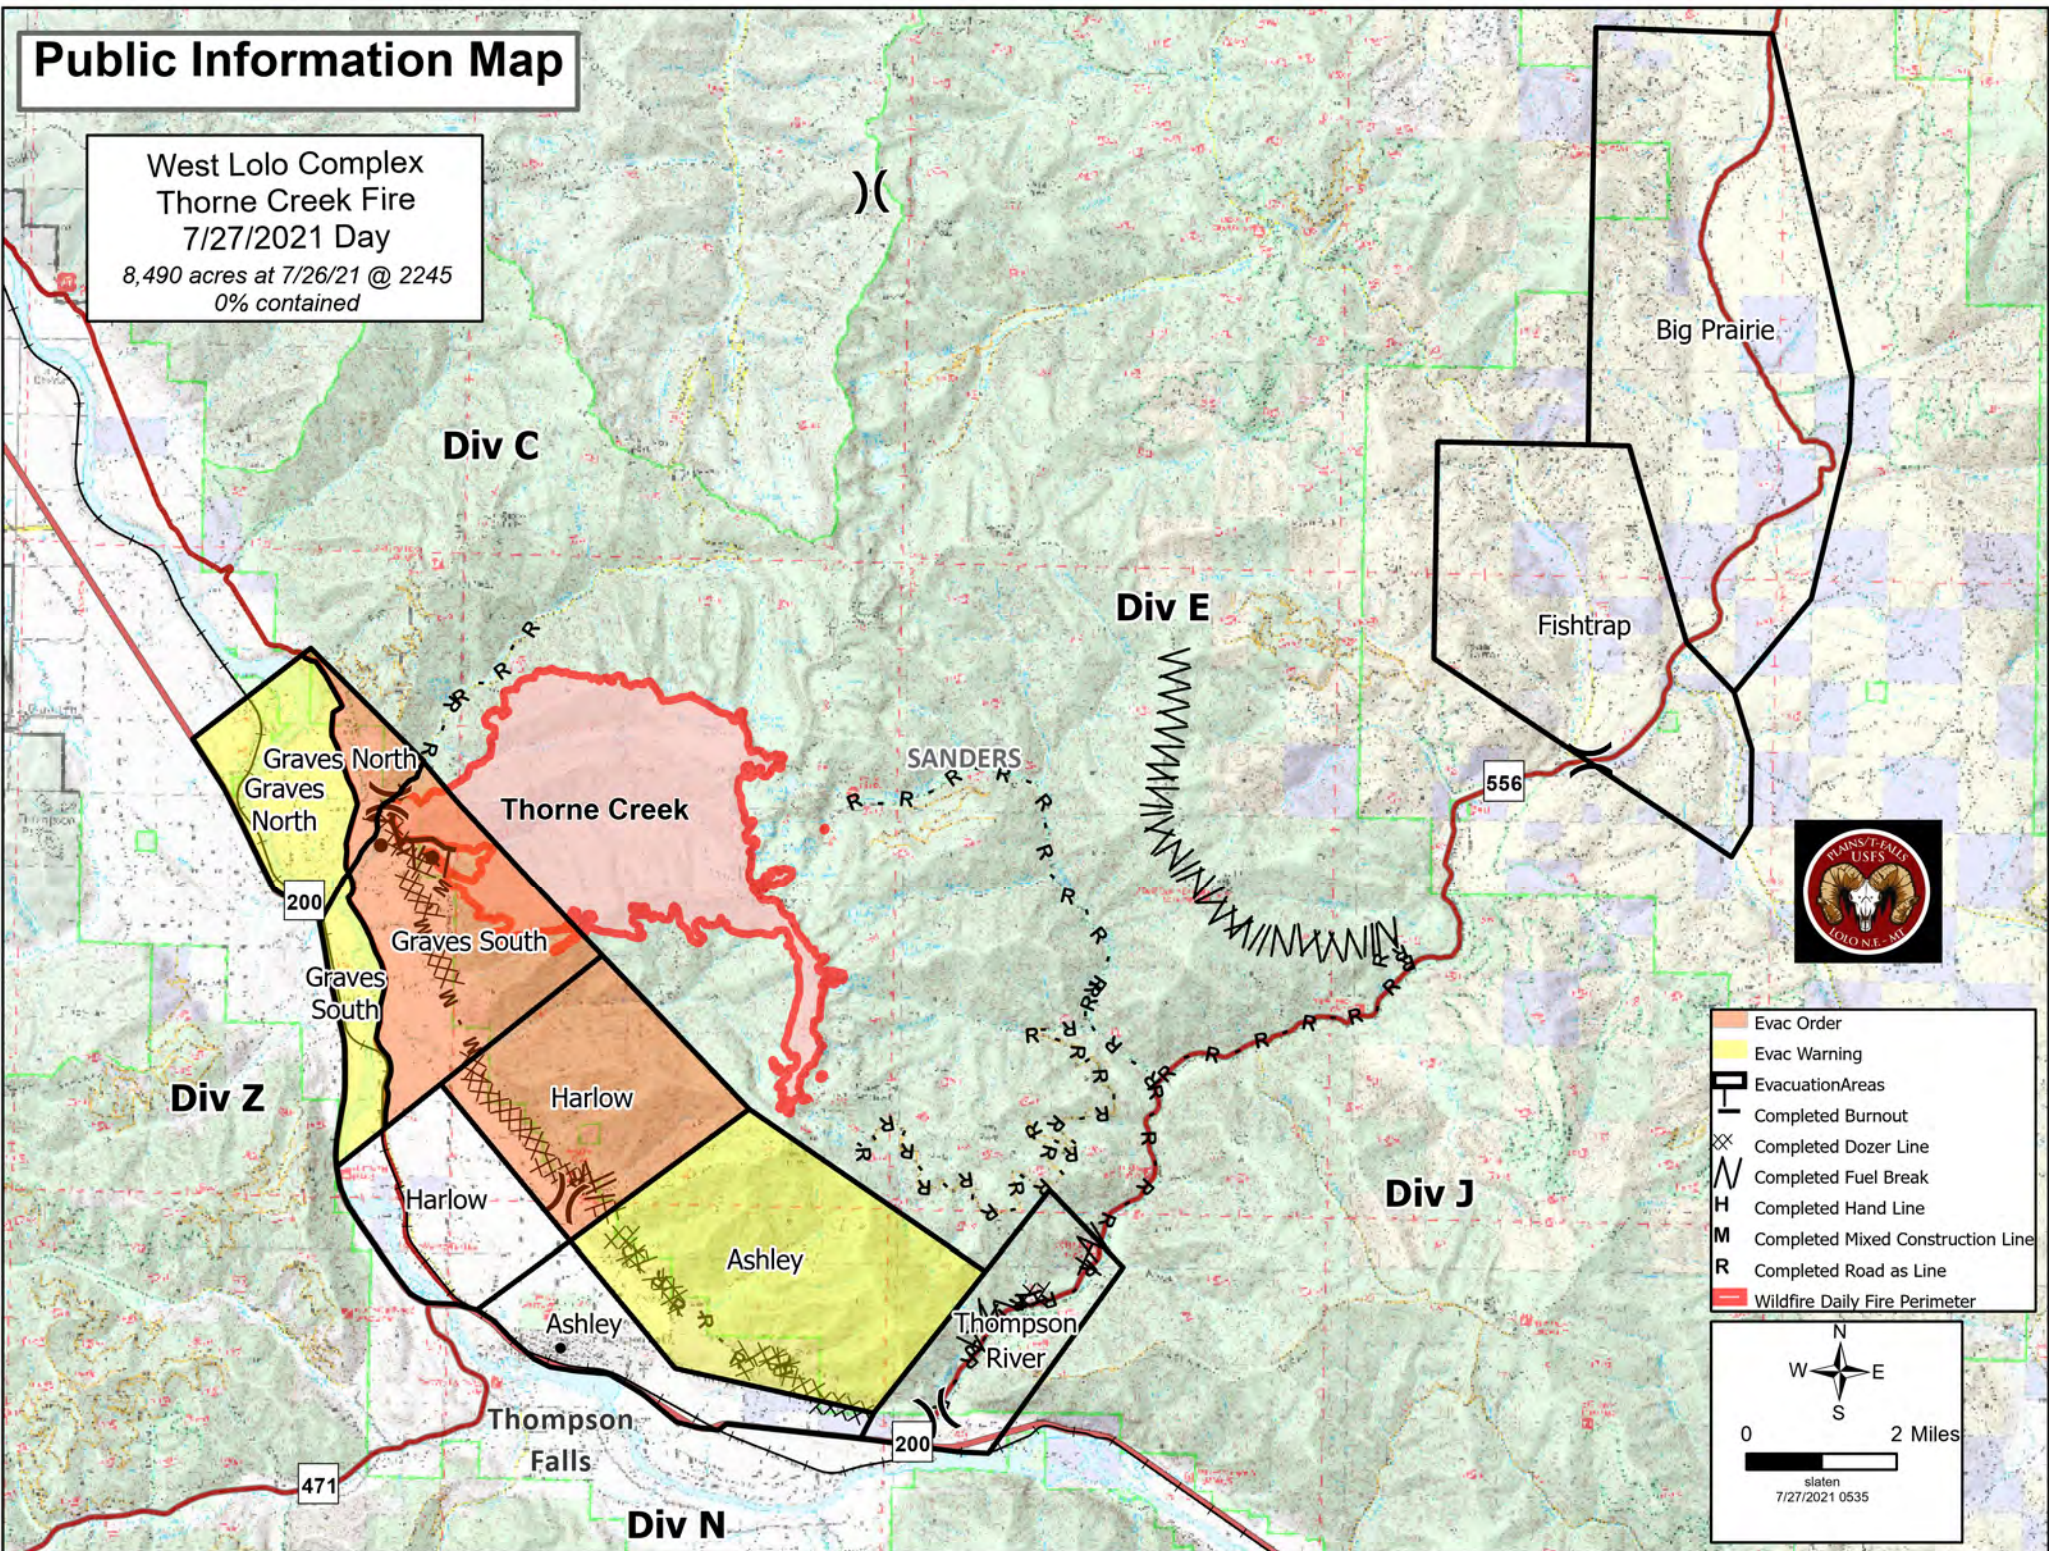

Public Information Map

West Lolo Complex
Thorne Creek Fire
7/27/2021 Day
8,490 acres at 7/26/21 @ 2245
0% contained

- Evac Order
- Evac Warning
- Evacuation Areas
- Completed Burnout
- Completed Dozer Line
- Completed Fuel Break
- Completed Hand Line
- Completed Mixed Construction Line
- Completed Road as Line
- Wildfire Daily Fire Perimeter

0 2 Miles

slaten
7/27/2021 0535