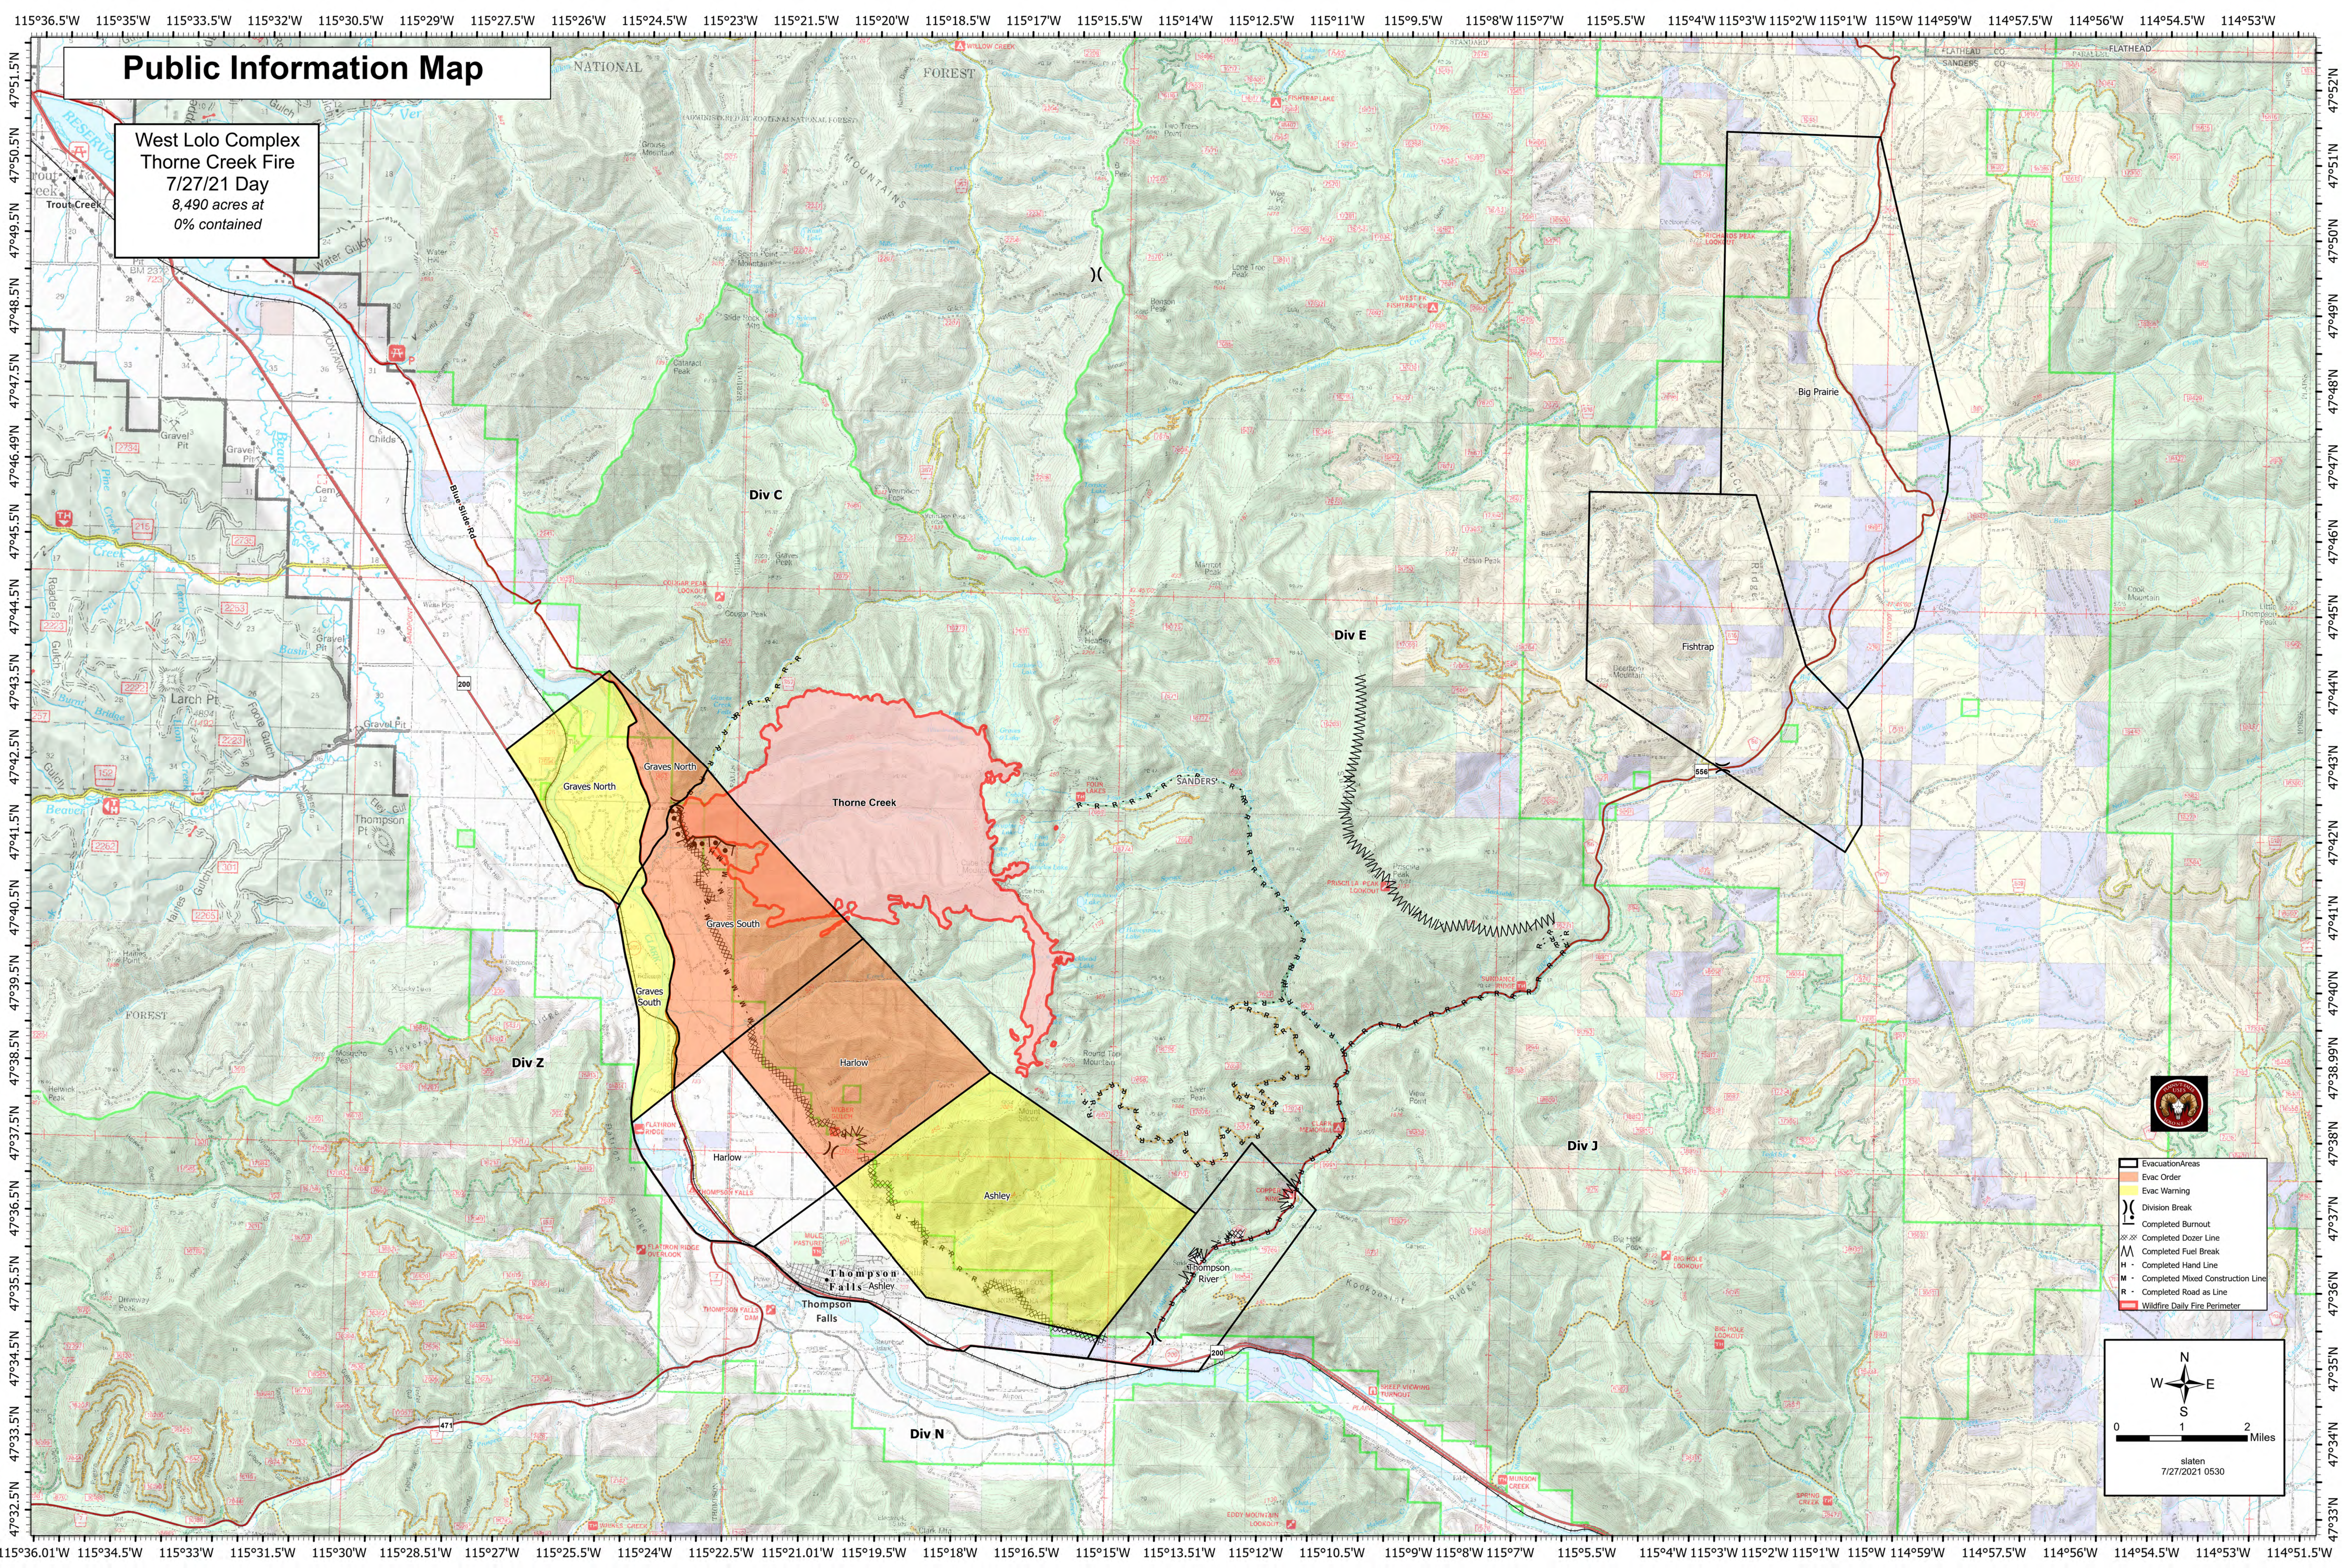

# Public Information Map

West Lolo Complex  
Thorne Creek Fire  
7/27/21 Day  
8,490 acres at  
0% contained

- Evacuation Areas
- Evac Order
- Evac Warning
- Division Break
- Completed Burnout
- Completed Dozer Line
- Completed Fuel Break
- Completed Hand Line
- Completed Mixed Construction Line
- Completed Road as Line
- Wildfire Daily Fire Perimeter