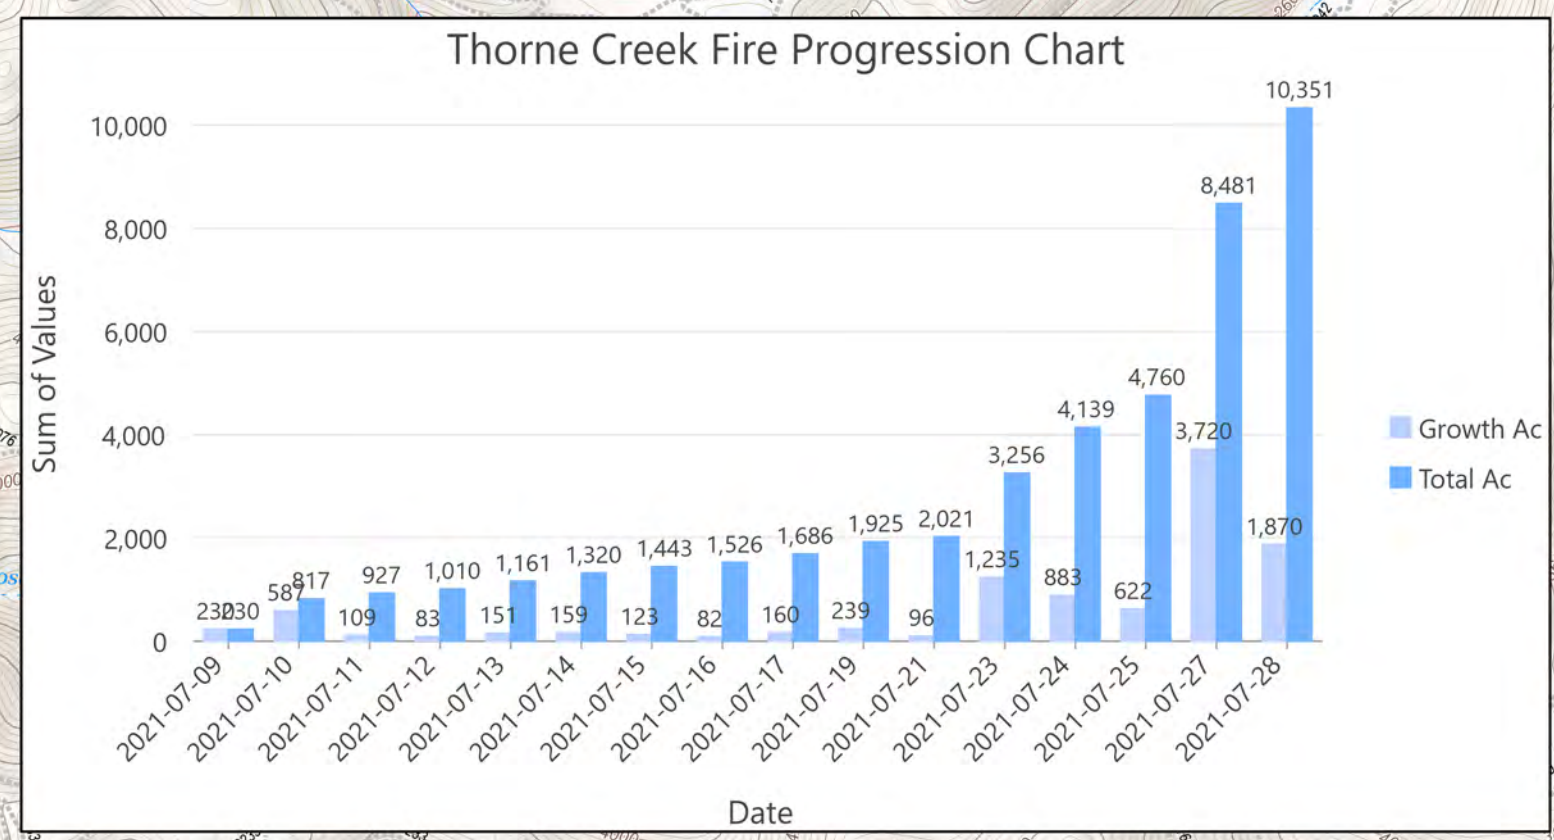

Progression Map
 West Lolo Complex- Thorne Creek
 MT-LNF-000893
 7/28/2021 Day
 10,357 acres at 7/27/21 @ 2300

West Lolo Complex - Thorne Fire legend_text

2021-07-09	230 growth ac	230 total ac
2021-07-10	587 growth ac	817 total ac
2021-07-11	109 growth ac	927 total ac
2021-07-12	83 growth ac	1,010 total ac
2021-07-13	151 growth ac	1,161 total ac
2021-07-14	159 growth ac	1,320 total ac
2021-07-15	123 growth ac	1,443 total ac
2021-07-16	82 growth ac	1,526 total ac
2021-07-17	160 growth ac	1,686 total ac
2021-07-19	239 growth ac	1,925 total ac
2021-07-21	96 growth ac	2,021 total ac
2021-07-23	1,235 growth ac	3,256 total ac
2021-07-24	883 growth ac	4,139 total ac
2021-07-25	622 growth ac	4,760 total ac
2021-07-27	3,720 growth ac	8,481 total ac
2021-07-28	1,876 growth ac	10,357 total ac

✕ PointOfOrigin

slaten
 7/28/2021 0807
 Acres from IR
 North American 1983 Datum. Lat/Long
 Grid