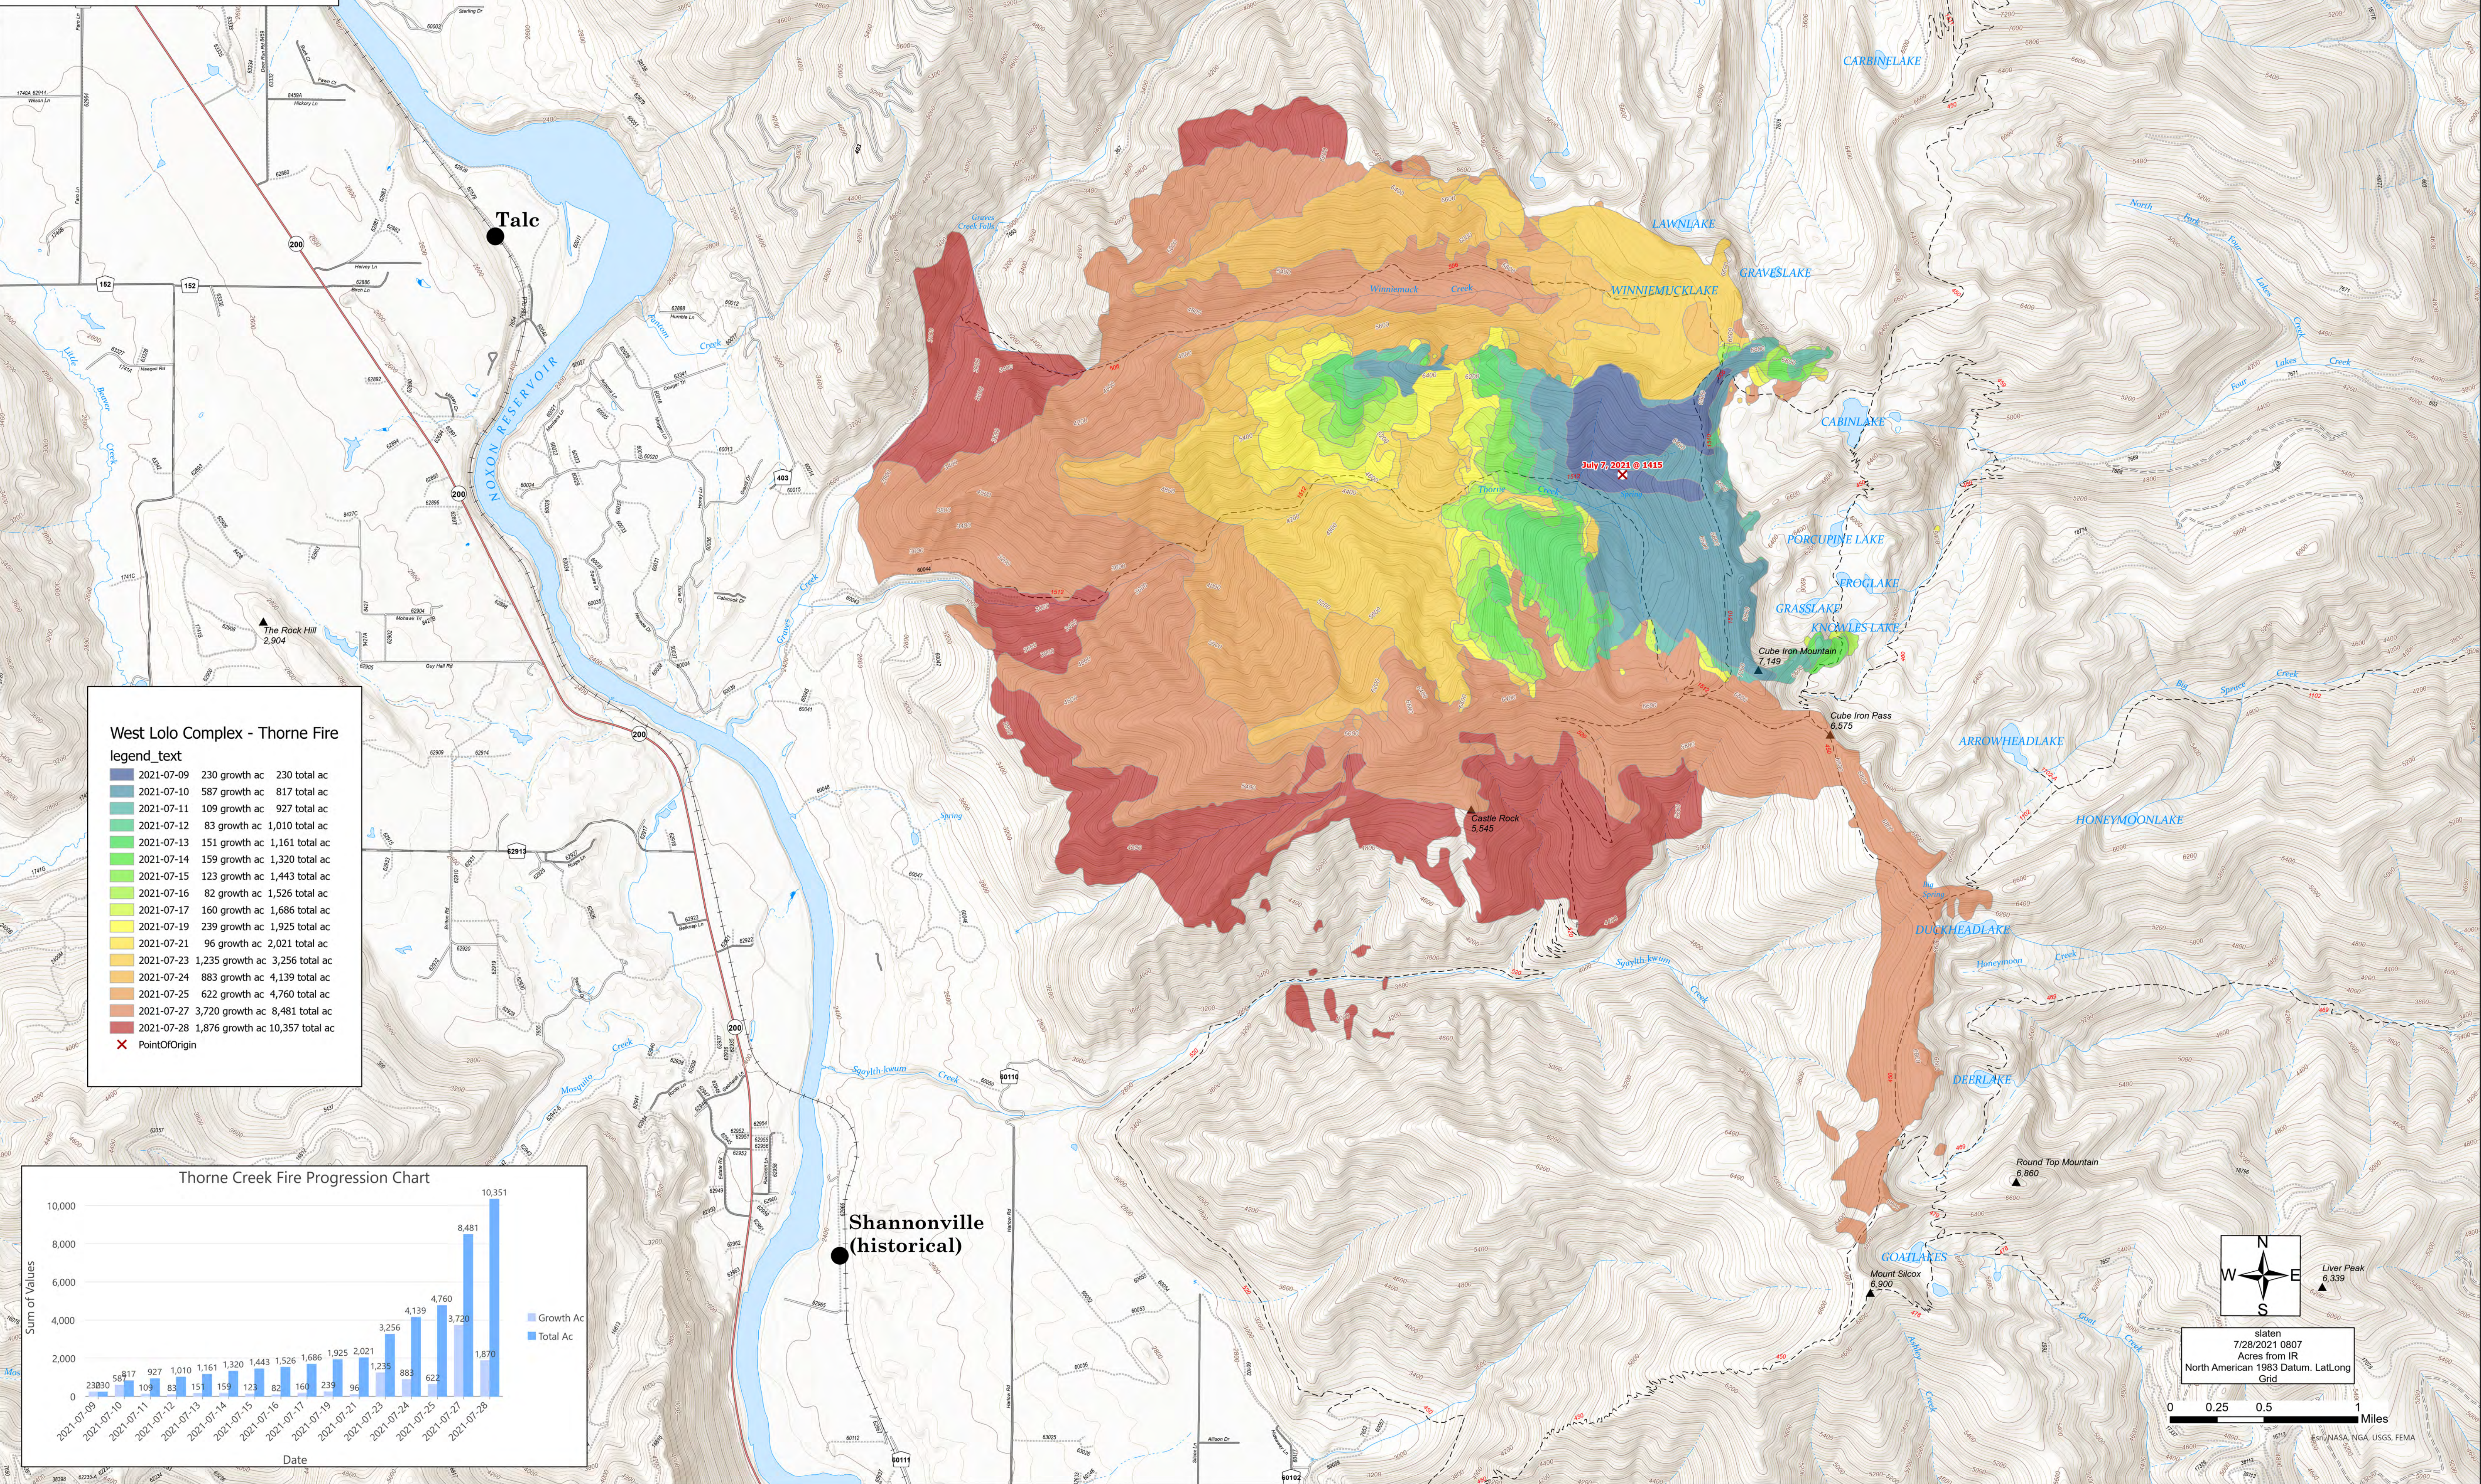

Progression Map
 West Lolo Complex- Thorne Creek
 MT-LNF-000893
 7/28/2021 Day
 10,357 acres at 7/27/21 @ 2300

West Lolo Complex - Thorne Fire legend_text

2021-07-09	230 growth ac	230 total ac
2021-07-10	587 growth ac	817 total ac
2021-07-11	109 growth ac	927 total ac
2021-07-12	83 growth ac	1,010 total ac
2021-07-13	151 growth ac	1,161 total ac
2021-07-14	159 growth ac	1,320 total ac
2021-07-15	123 growth ac	1,443 total ac
2021-07-16	82 growth ac	1,526 total ac
2021-07-17	160 growth ac	1,686 total ac
2021-07-19	239 growth ac	1,925 total ac
2021-07-21	96 growth ac	2,021 total ac
2021-07-23	1,235 growth ac	3,256 total ac
2021-07-24	883 growth ac	4,139 total ac
2021-07-25	622 growth ac	4,760 total ac
2021-07-27	3,720 growth ac	8,481 total ac
2021-07-28	1,876 growth ac	10,357 total ac

✕ PointOfOrigin

slaten
 7/28/2021 0807
 Acres from IR
 North American 1983 Datum. Lat/Long
 Grid