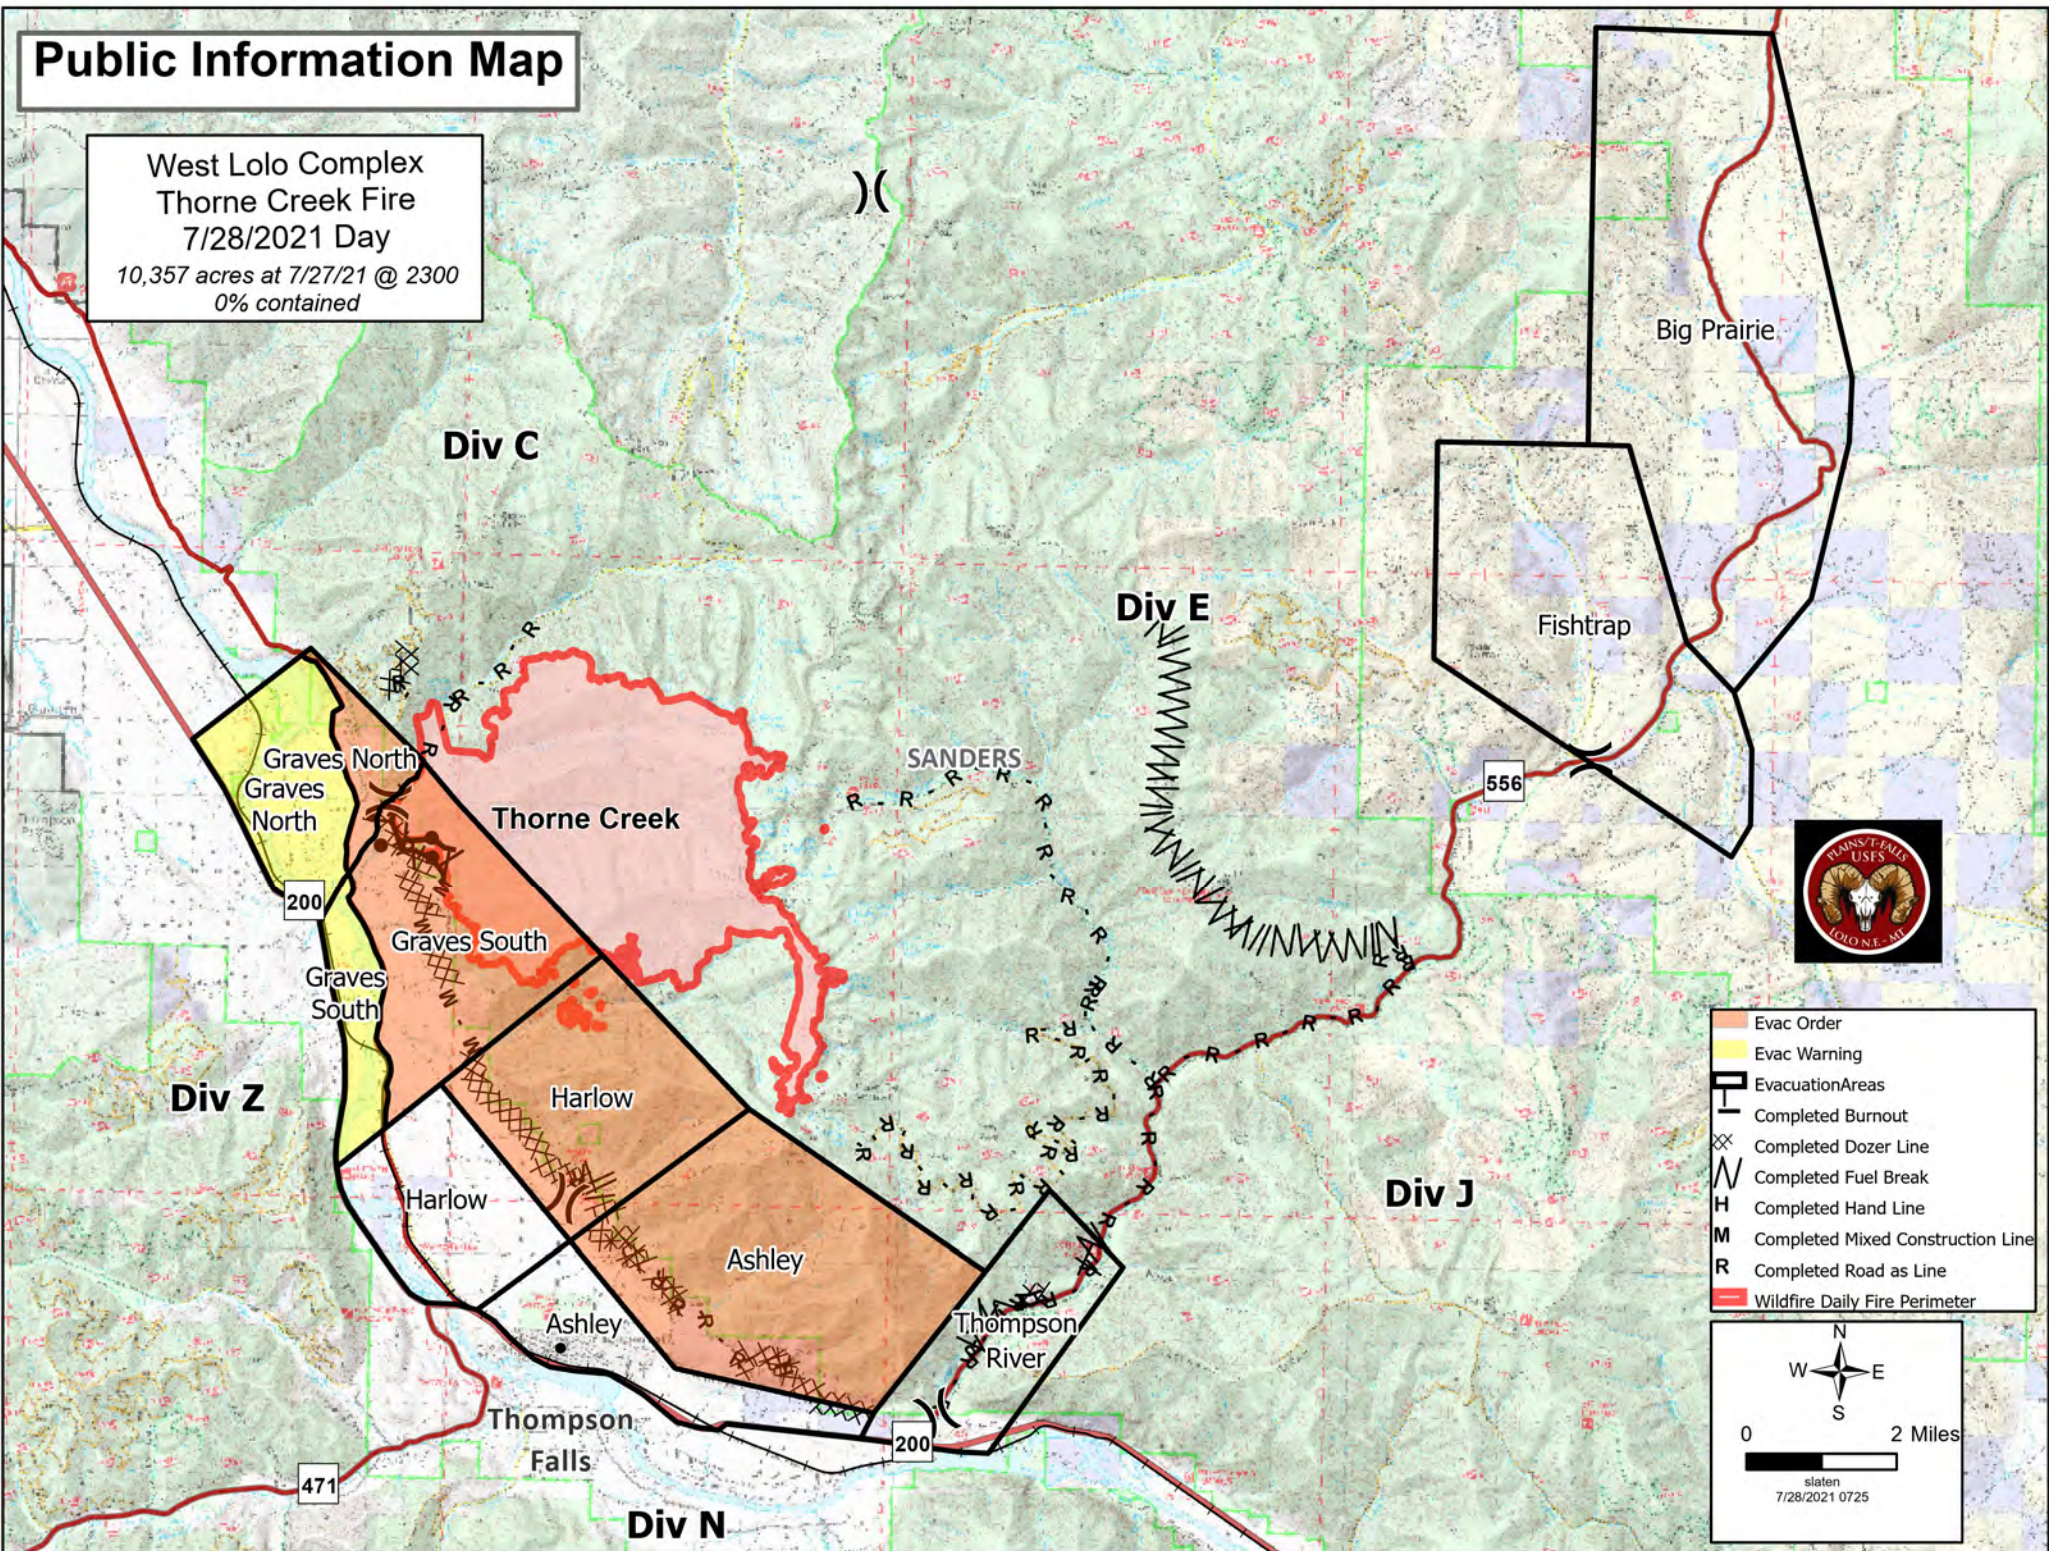

# Public Information Map

West Lolo Complex  
Thorne Creek Fire  
7/28/2021 Day  
10,357 acres at 7/27/21 @ 2300  
0% contained

- Evac Order
- Evac Warning
- Evacuation Areas
- Completed Burnout
- Completed Dozer Line
- Completed Fuel Break
- Completed Hand Line
- Completed Mixed Construction Line
- Completed Road as Line
- Wildfire Daily Fire Perimeter