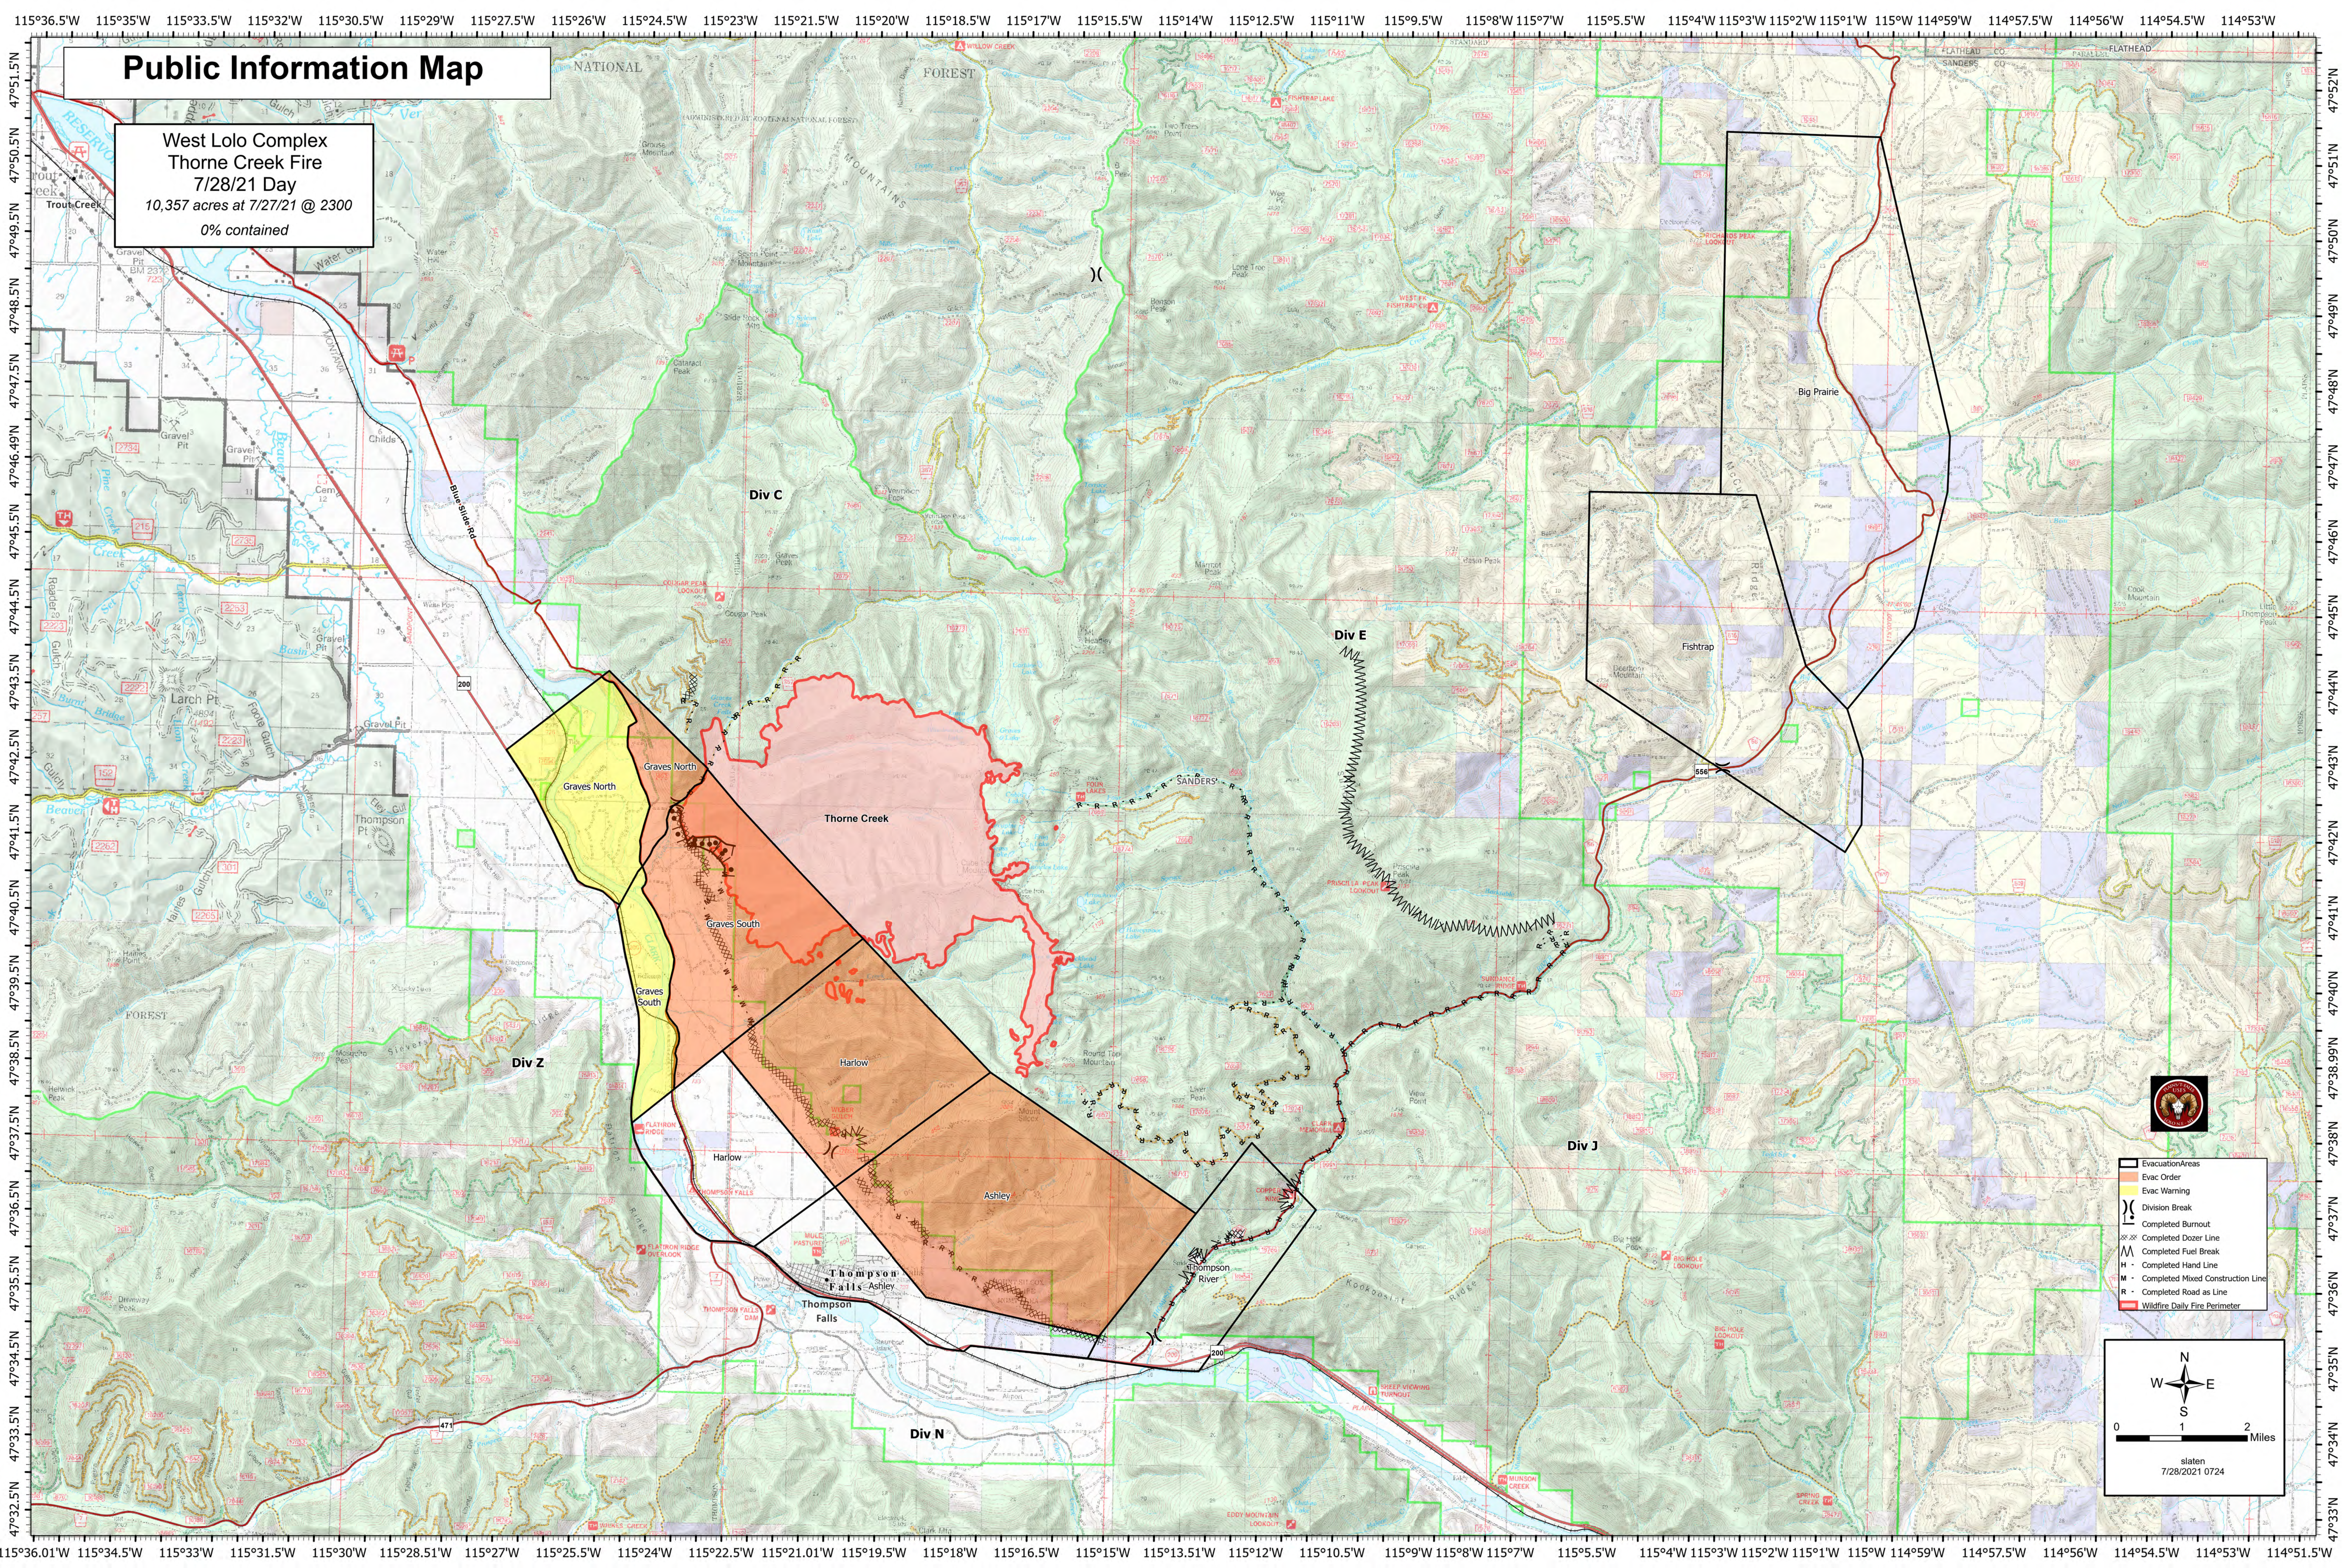

Public Information Map

West Lolo Complex
Thorne Creek Fire
7/28/21 Day
10,357 acres at 7/27/21 @ 2300
0% contained

- Evacuation Areas
- Evac Order
- Evac Warning
- Division Break
- Completed Burnout
- Completed Dozer Line
- Completed Fuel Break
- Completed Hand Line
- Completed Mixed Construction Line
- Completed Road as Line
- Wildfire Daily Fire Perimeter