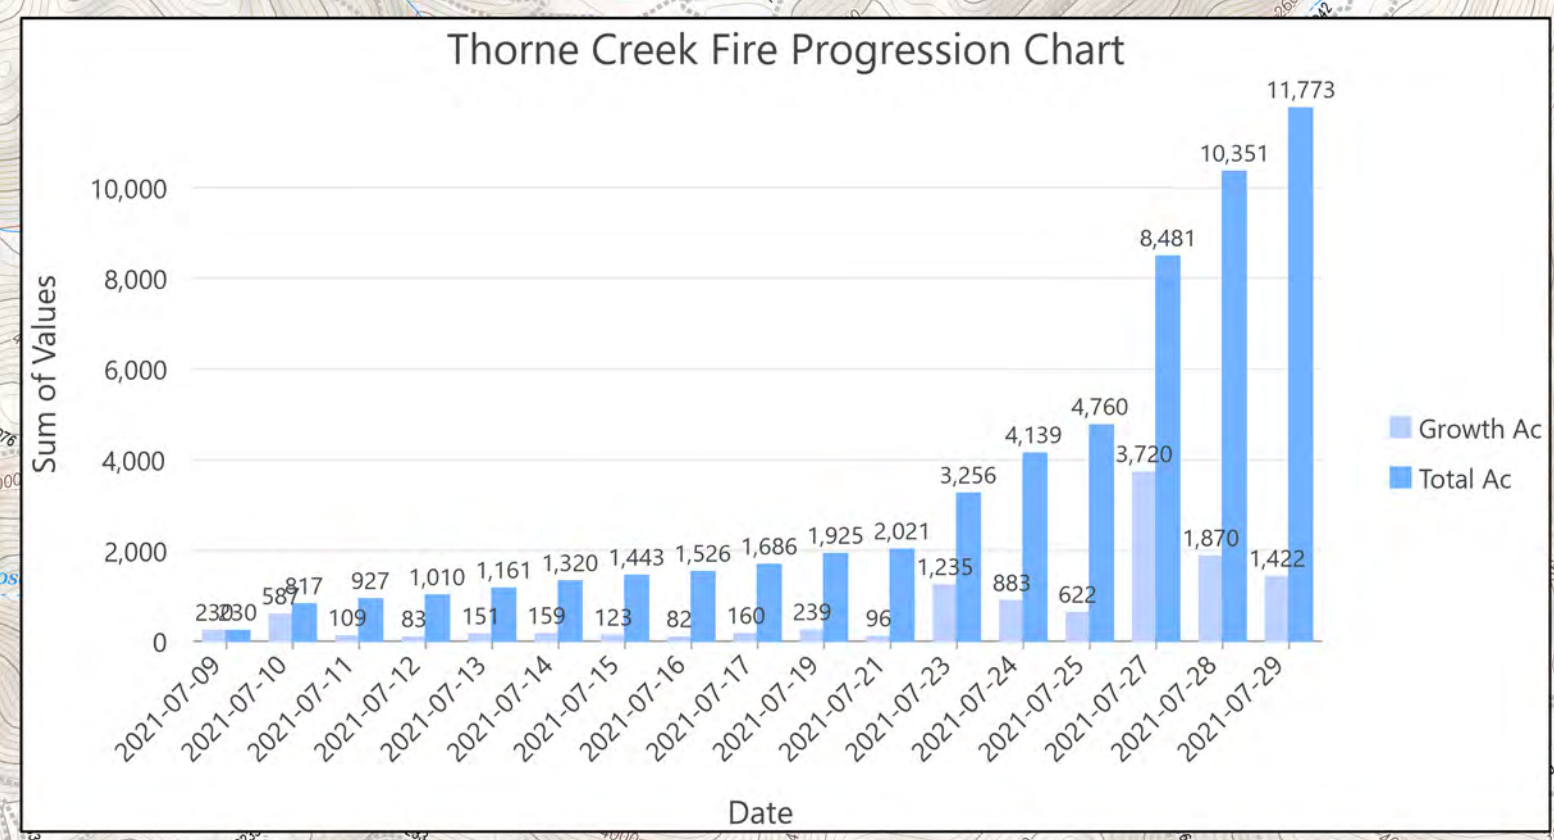

Progression Map
 West Lolo Complex- Thorne Creek
 MT-LNF-000893
 7/29/2021 Day
 11,773 acres at 7/28/21 @ 2240

West Lolo Complex - Thorne Fire legend_text

2021-07-09	230 growth ac	230 total ac
2021-07-10	587 growth ac	817 total ac
2021-07-11	109 growth ac	927 total ac
2021-07-12	83 growth ac	1,010 total ac
2021-07-13	151 growth ac	1,161 total ac
2021-07-14	159 growth ac	1,320 total ac
2021-07-15	123 growth ac	1,443 total ac
2021-07-16	82 growth ac	1,526 total ac
2021-07-17	160 growth ac	1,686 total ac
2021-07-19	239 growth ac	1,925 total ac
2021-07-21	96 growth ac	2,021 total ac
2021-07-23	1,235 growth ac	3,256 total ac
2021-07-24	883 growth ac	4,139 total ac
2021-07-25	622 growth ac	4,760 total ac
2021-07-27	3,720 growth ac	8,481 total ac
2021-07-28	1,870 growth ac	10,351 total ac
2021-07-29	1,422 growth ac	11,773 total ac
X	PointOfOrigin	

slaten
 7/29/2021 0826
 Acres from IR
 North American 1983 Datum. Lat/Long
 Grid