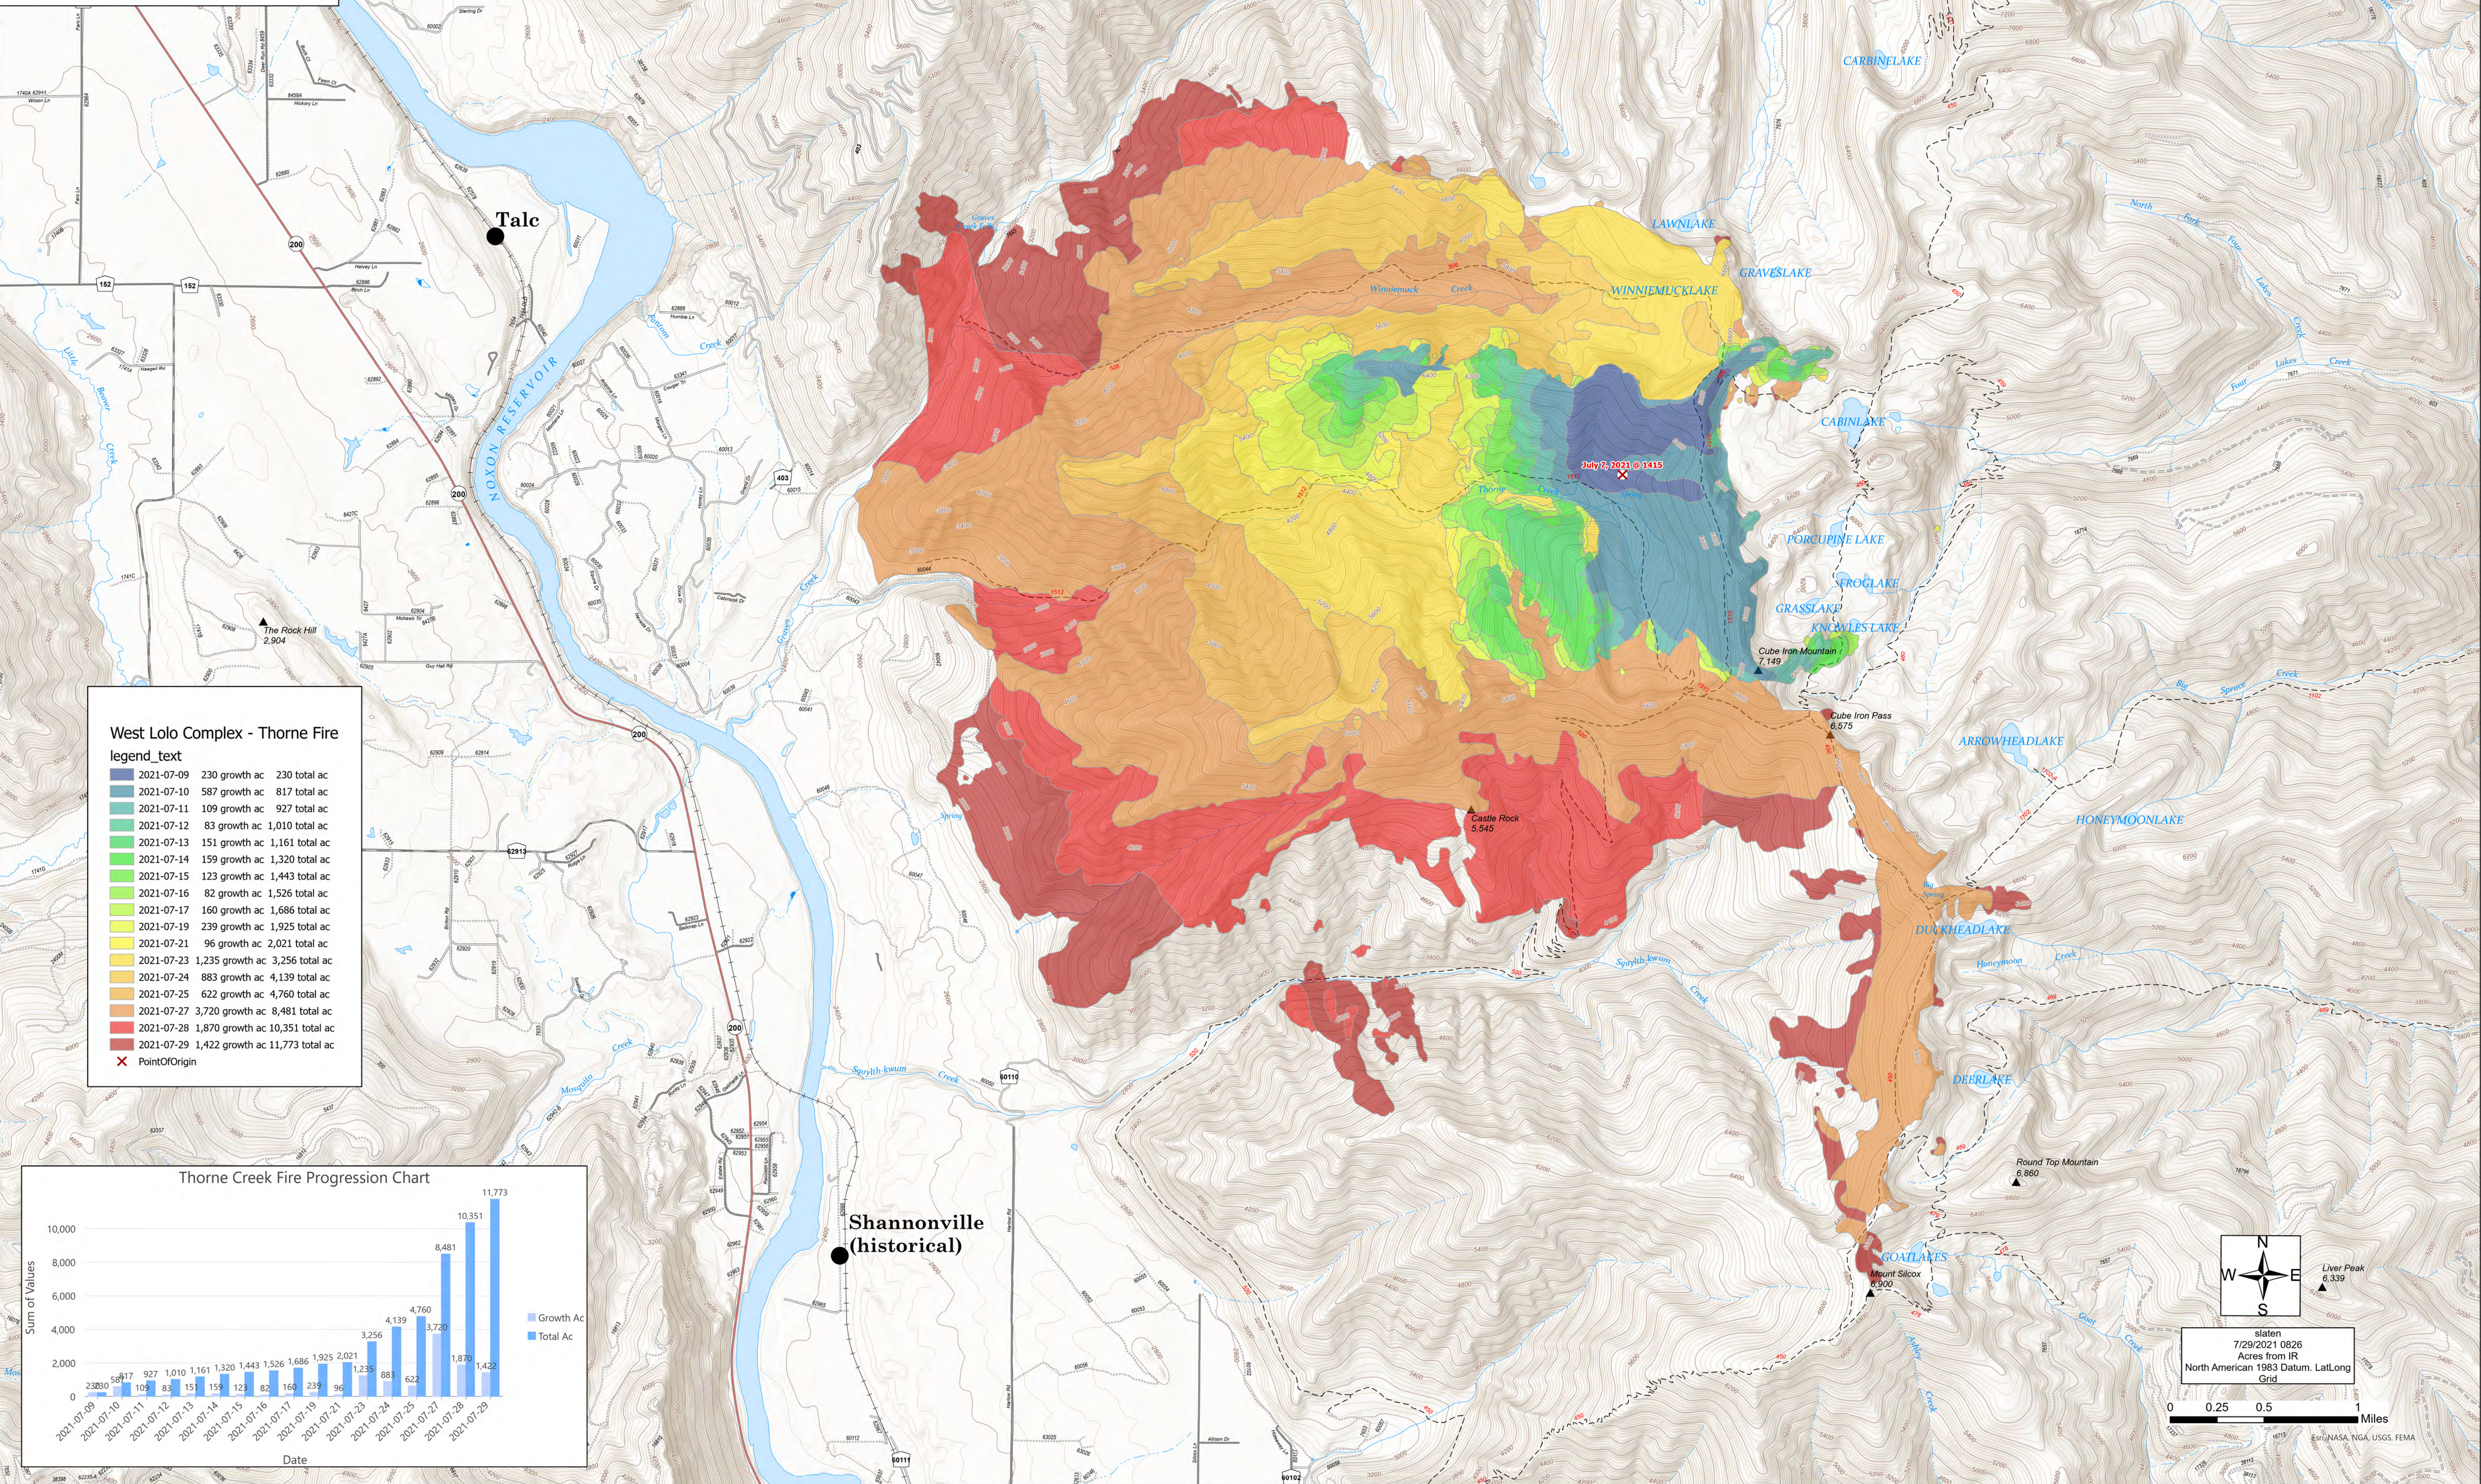

Progression Map
 West Lolo Complex- Thorne Creek
 MT-LNF-000893
 7/29/2021 Day
 11,773 acres at 7/28/21 @ 2240

West Lolo Complex - Thorne Fire legend_text

2021-07-09	230 growth ac	230 total ac
2021-07-10	587 growth ac	817 total ac
2021-07-11	109 growth ac	927 total ac
2021-07-12	83 growth ac	1,010 total ac
2021-07-13	151 growth ac	1,161 total ac
2021-07-14	159 growth ac	1,320 total ac
2021-07-15	123 growth ac	1,443 total ac
2021-07-16	82 growth ac	1,526 total ac
2021-07-17	160 growth ac	1,686 total ac
2021-07-19	239 growth ac	1,925 total ac
2021-07-21	96 growth ac	2,021 total ac
2021-07-23	1,235 growth ac	3,256 total ac
2021-07-24	883 growth ac	4,139 total ac
2021-07-25	622 growth ac	4,760 total ac
2021-07-27	3,720 growth ac	8,481 total ac
2021-07-28	1,870 growth ac	10,351 total ac
2021-07-29	1,422 growth ac	11,773 total ac
X	PointOfOrigin	

slaten
 7/29/2021 0826
 Acres from IR
 North American 1983 Datum. Lat/Long
 Grid