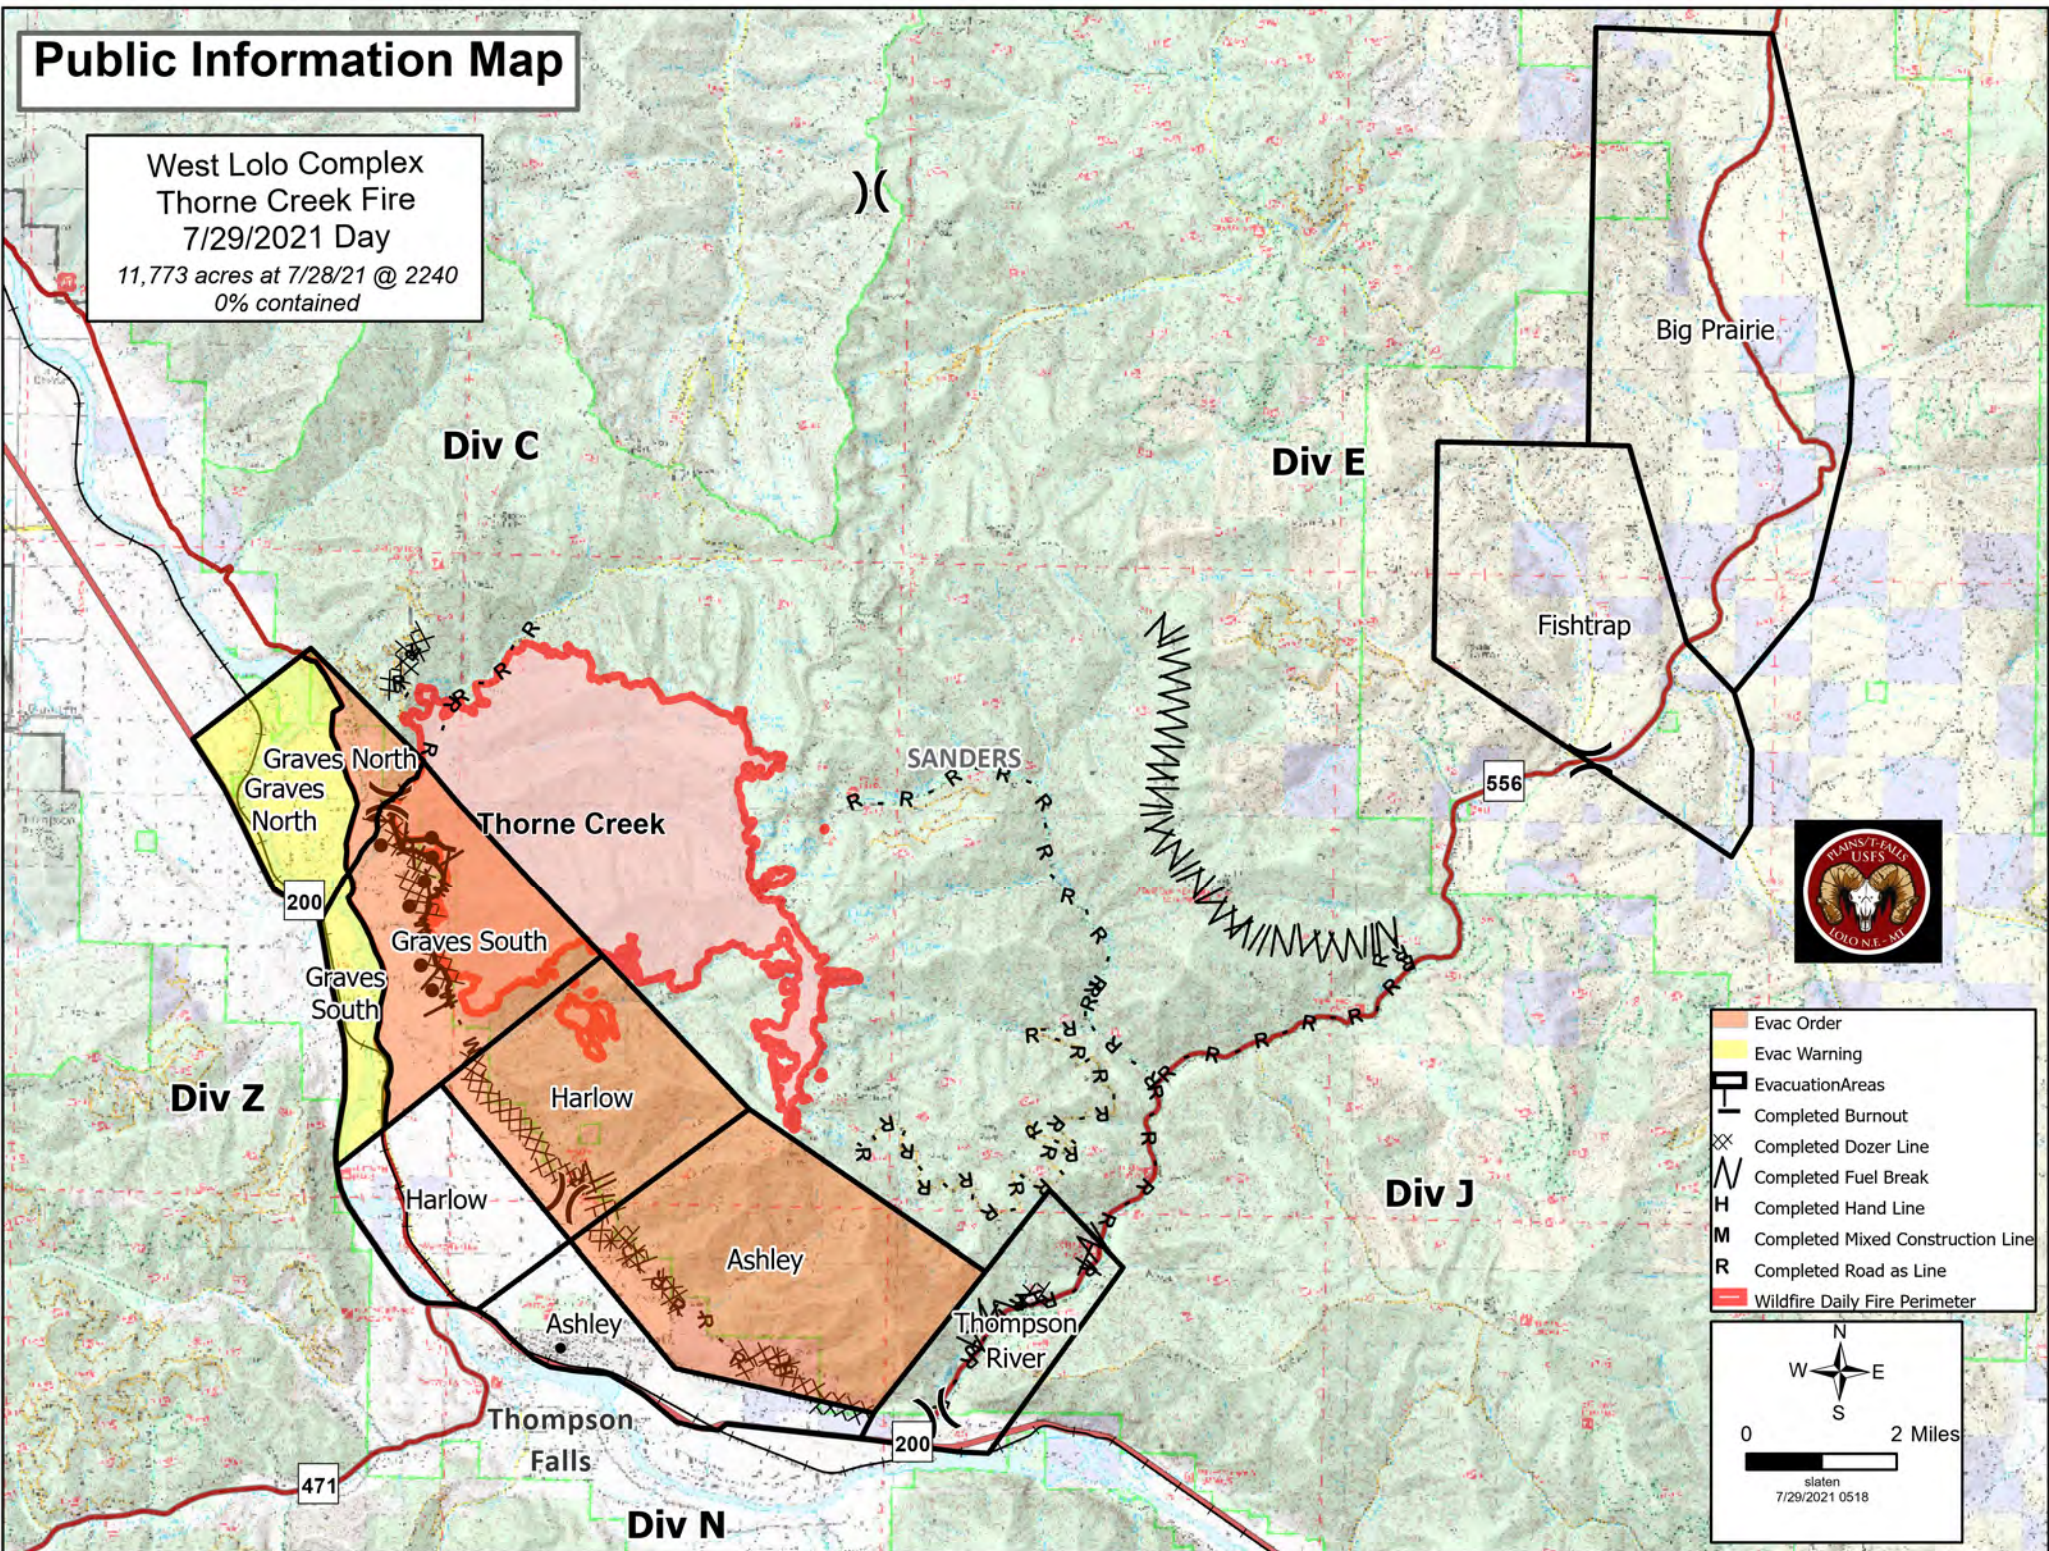

Public Information Map

West Lolo Complex
Thorne Creek Fire
7/29/2021 Day
11,773 acres at 7/28/21 @ 2240
0% contained

- Evac Order
- Evac Warning
- Evacuation Areas
- Completed Burnout
- Completed Dozer Line
- Completed Fuel Break
- Completed Hand Line
- Completed Mixed Construction Line
- Completed Road as Line
- Wildfire Daily Fire Perimeter