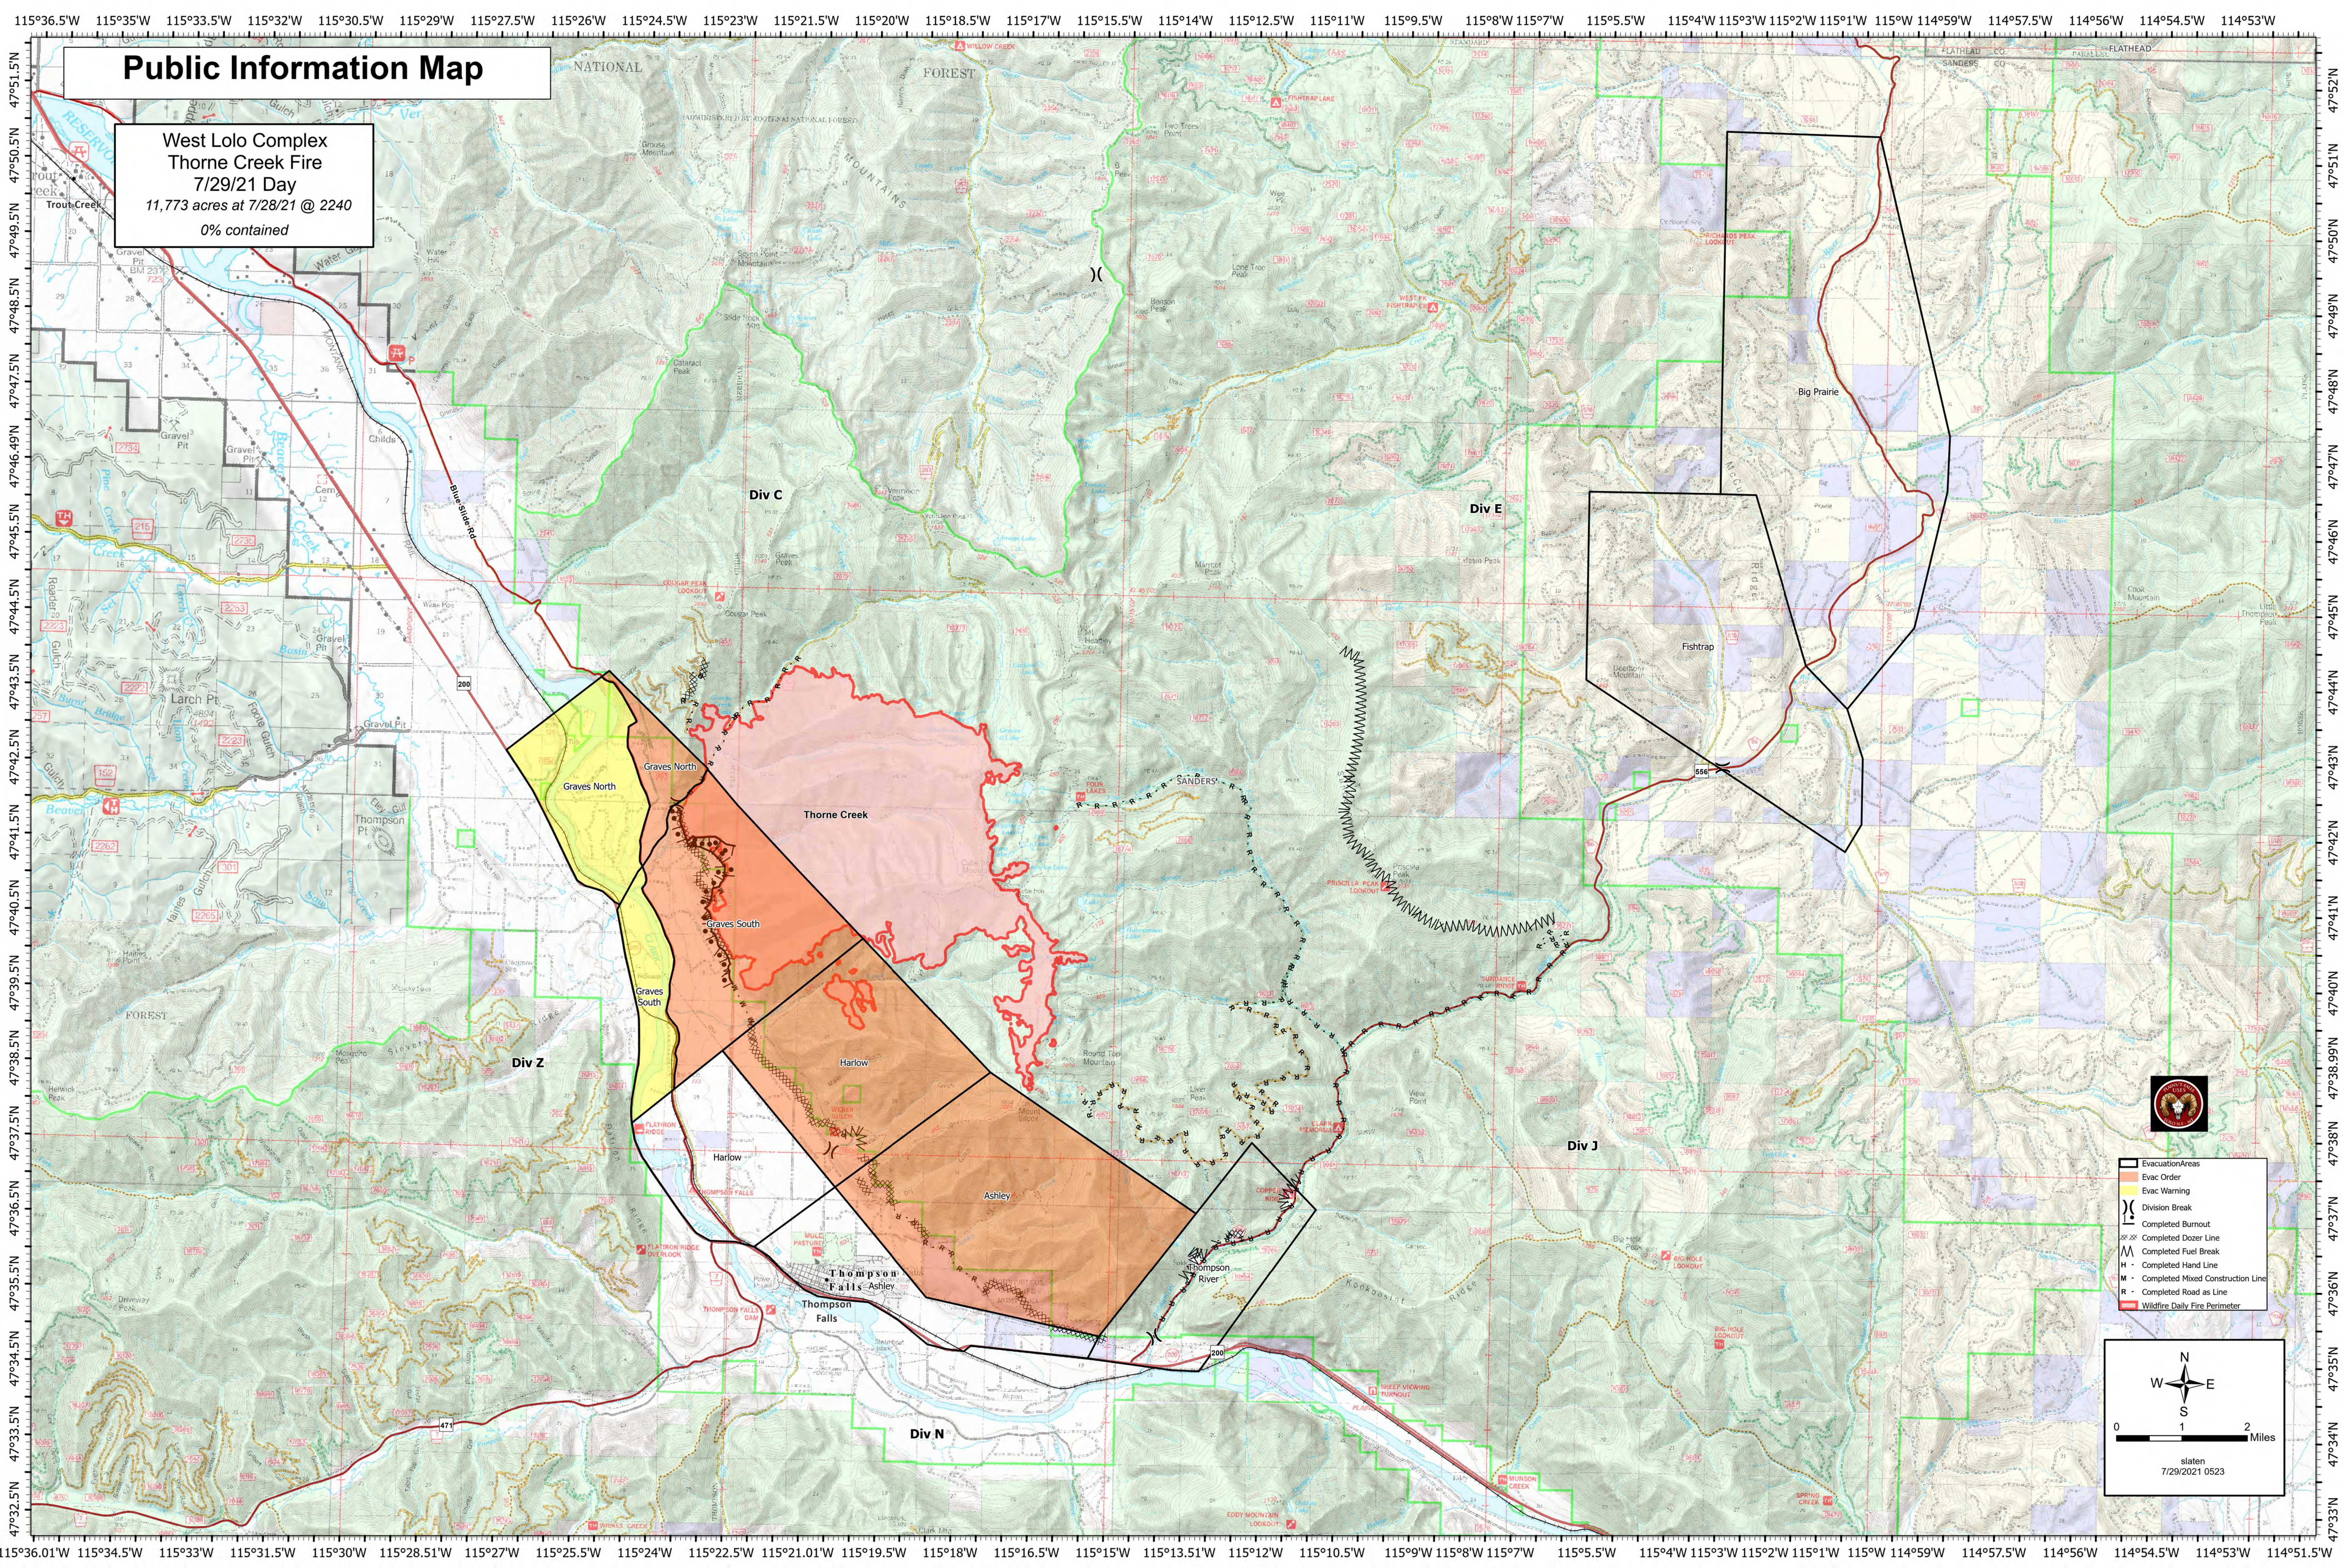

# Public Information Map

West Lolo Complex  
Thorne Creek Fire  
7/29/21 Day  
11,773 acres at 7/28/21 @ 2240  
0% contained

- Evacuation Areas
- Evac Order
- Evac Warning
- Division Break
- Completed Burnout
- Completed Dozer Line
- Completed Fuel Break
- Completed Hand Line
- Completed Mixed Construction Line
- Completed Road as Line
- Wildfire Daily Fire Perimeter