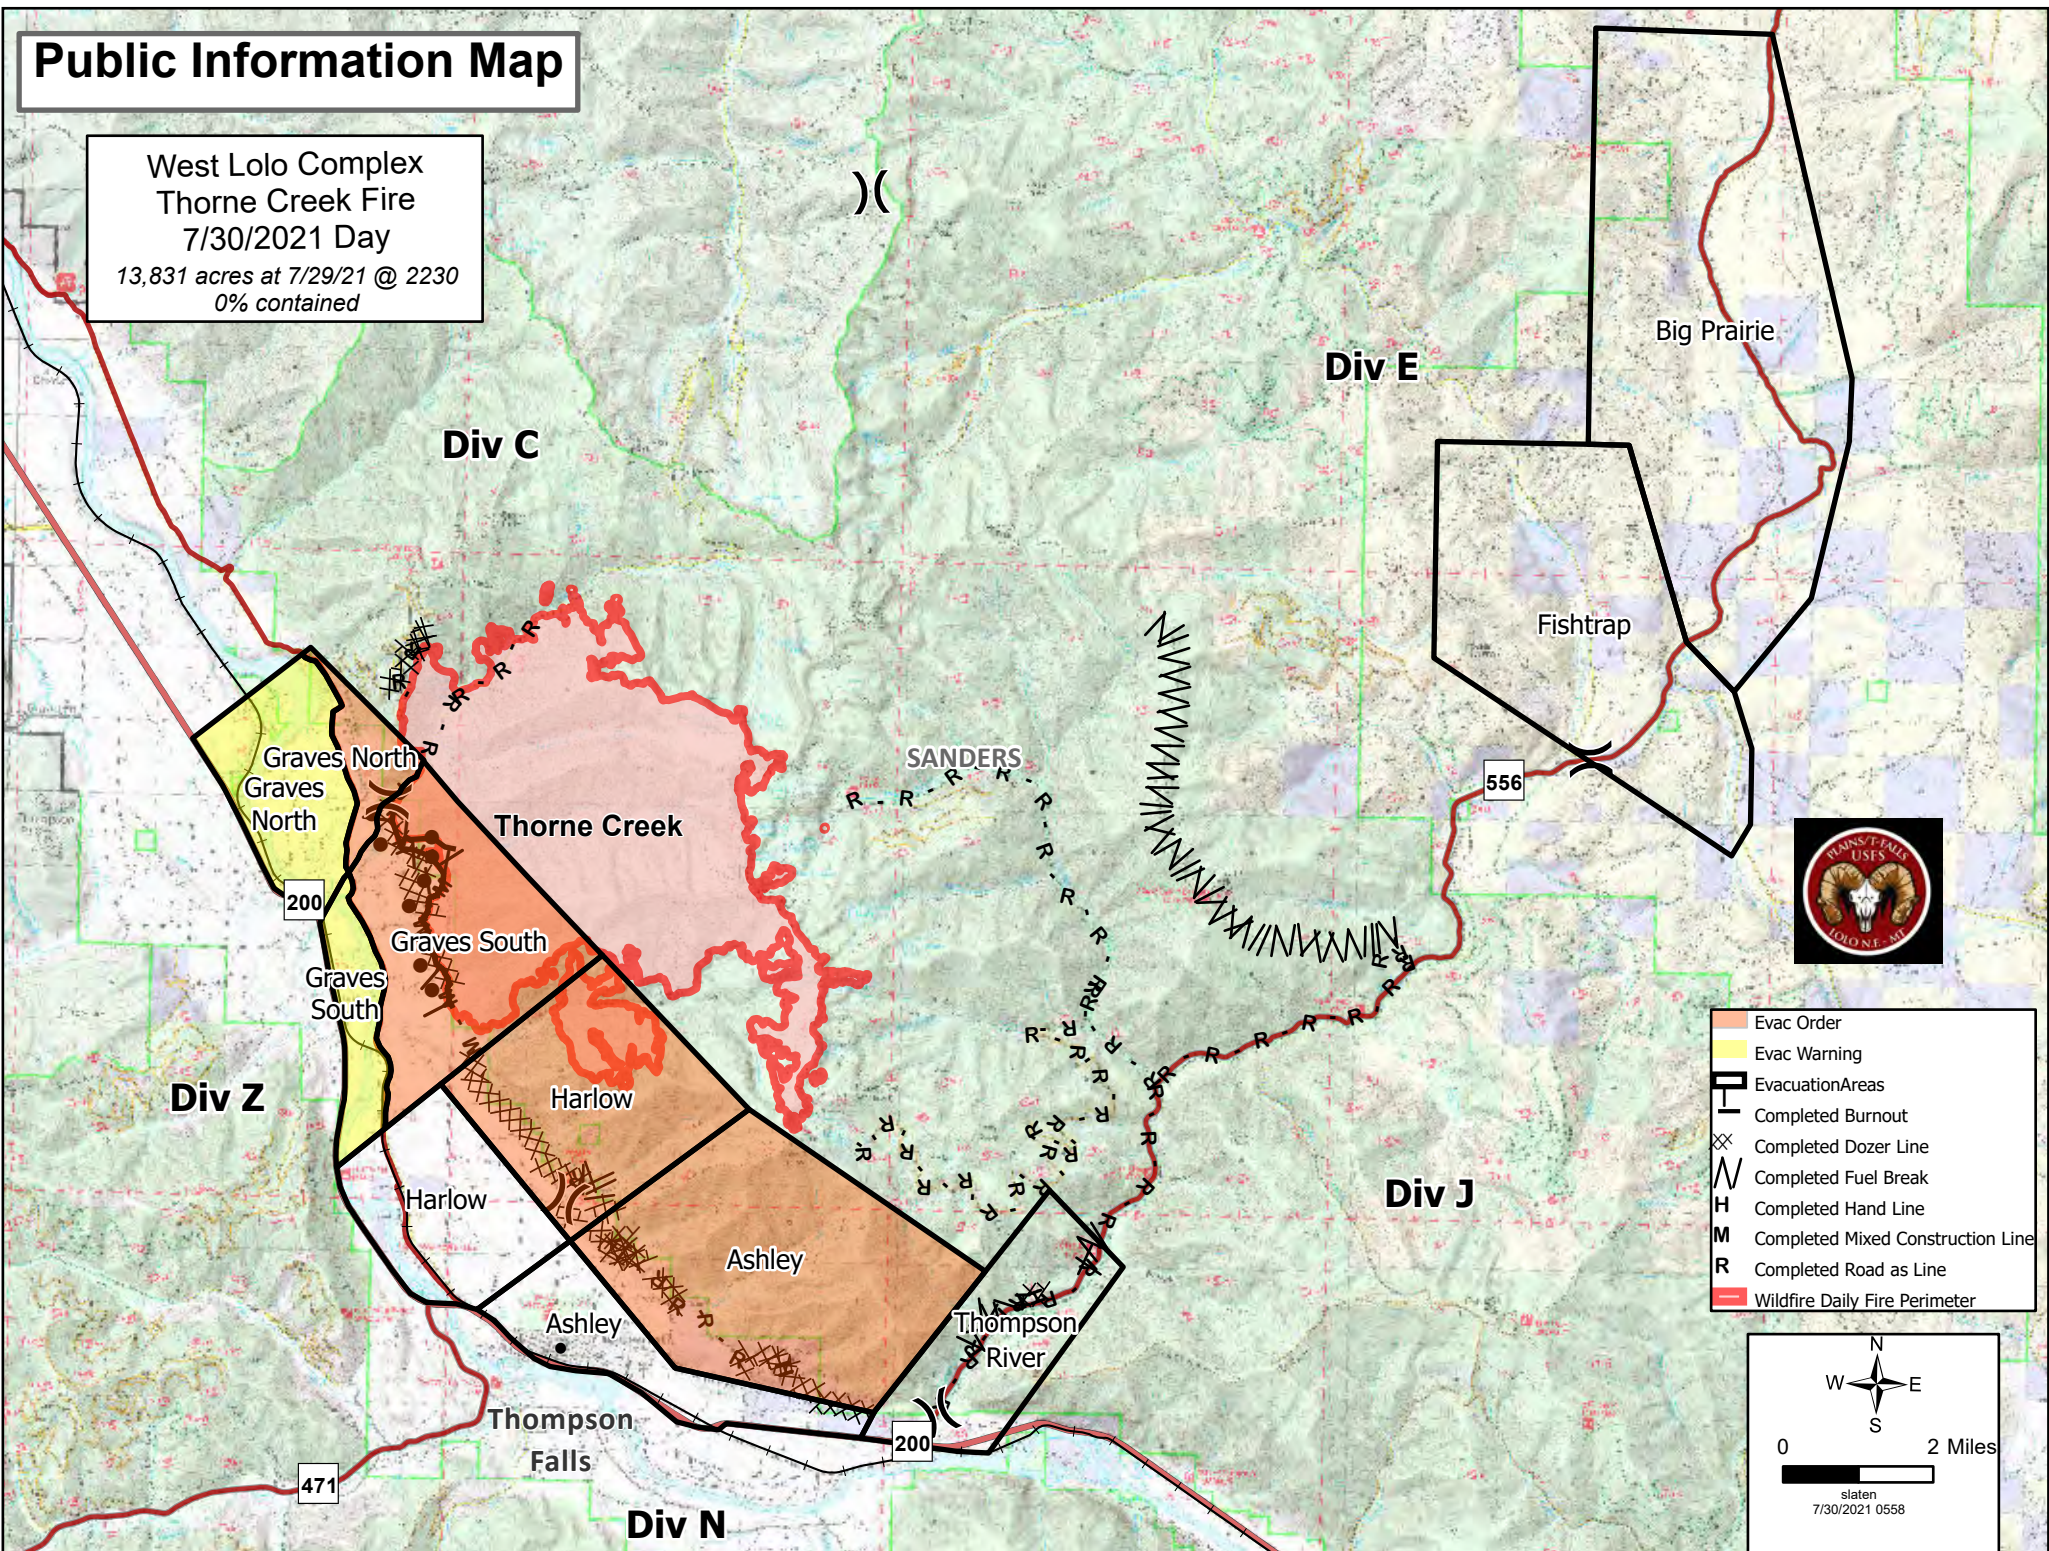

Public Information Map

West Lolo Complex
 Thorne Creek Fire
 7/30/2021 Day
 13,831 acres at 7/29/21 @ 2230
 0% contained

- Evac Order
- Evac Warning
- Evacuation Areas
- Completed Burnout
- Completed Dozer Line
- Completed Fuel Break
- Completed Hand Line
- Completed Mixed Construction Line
- Completed Road as Line
- Wildfire Daily Fire Perimeter