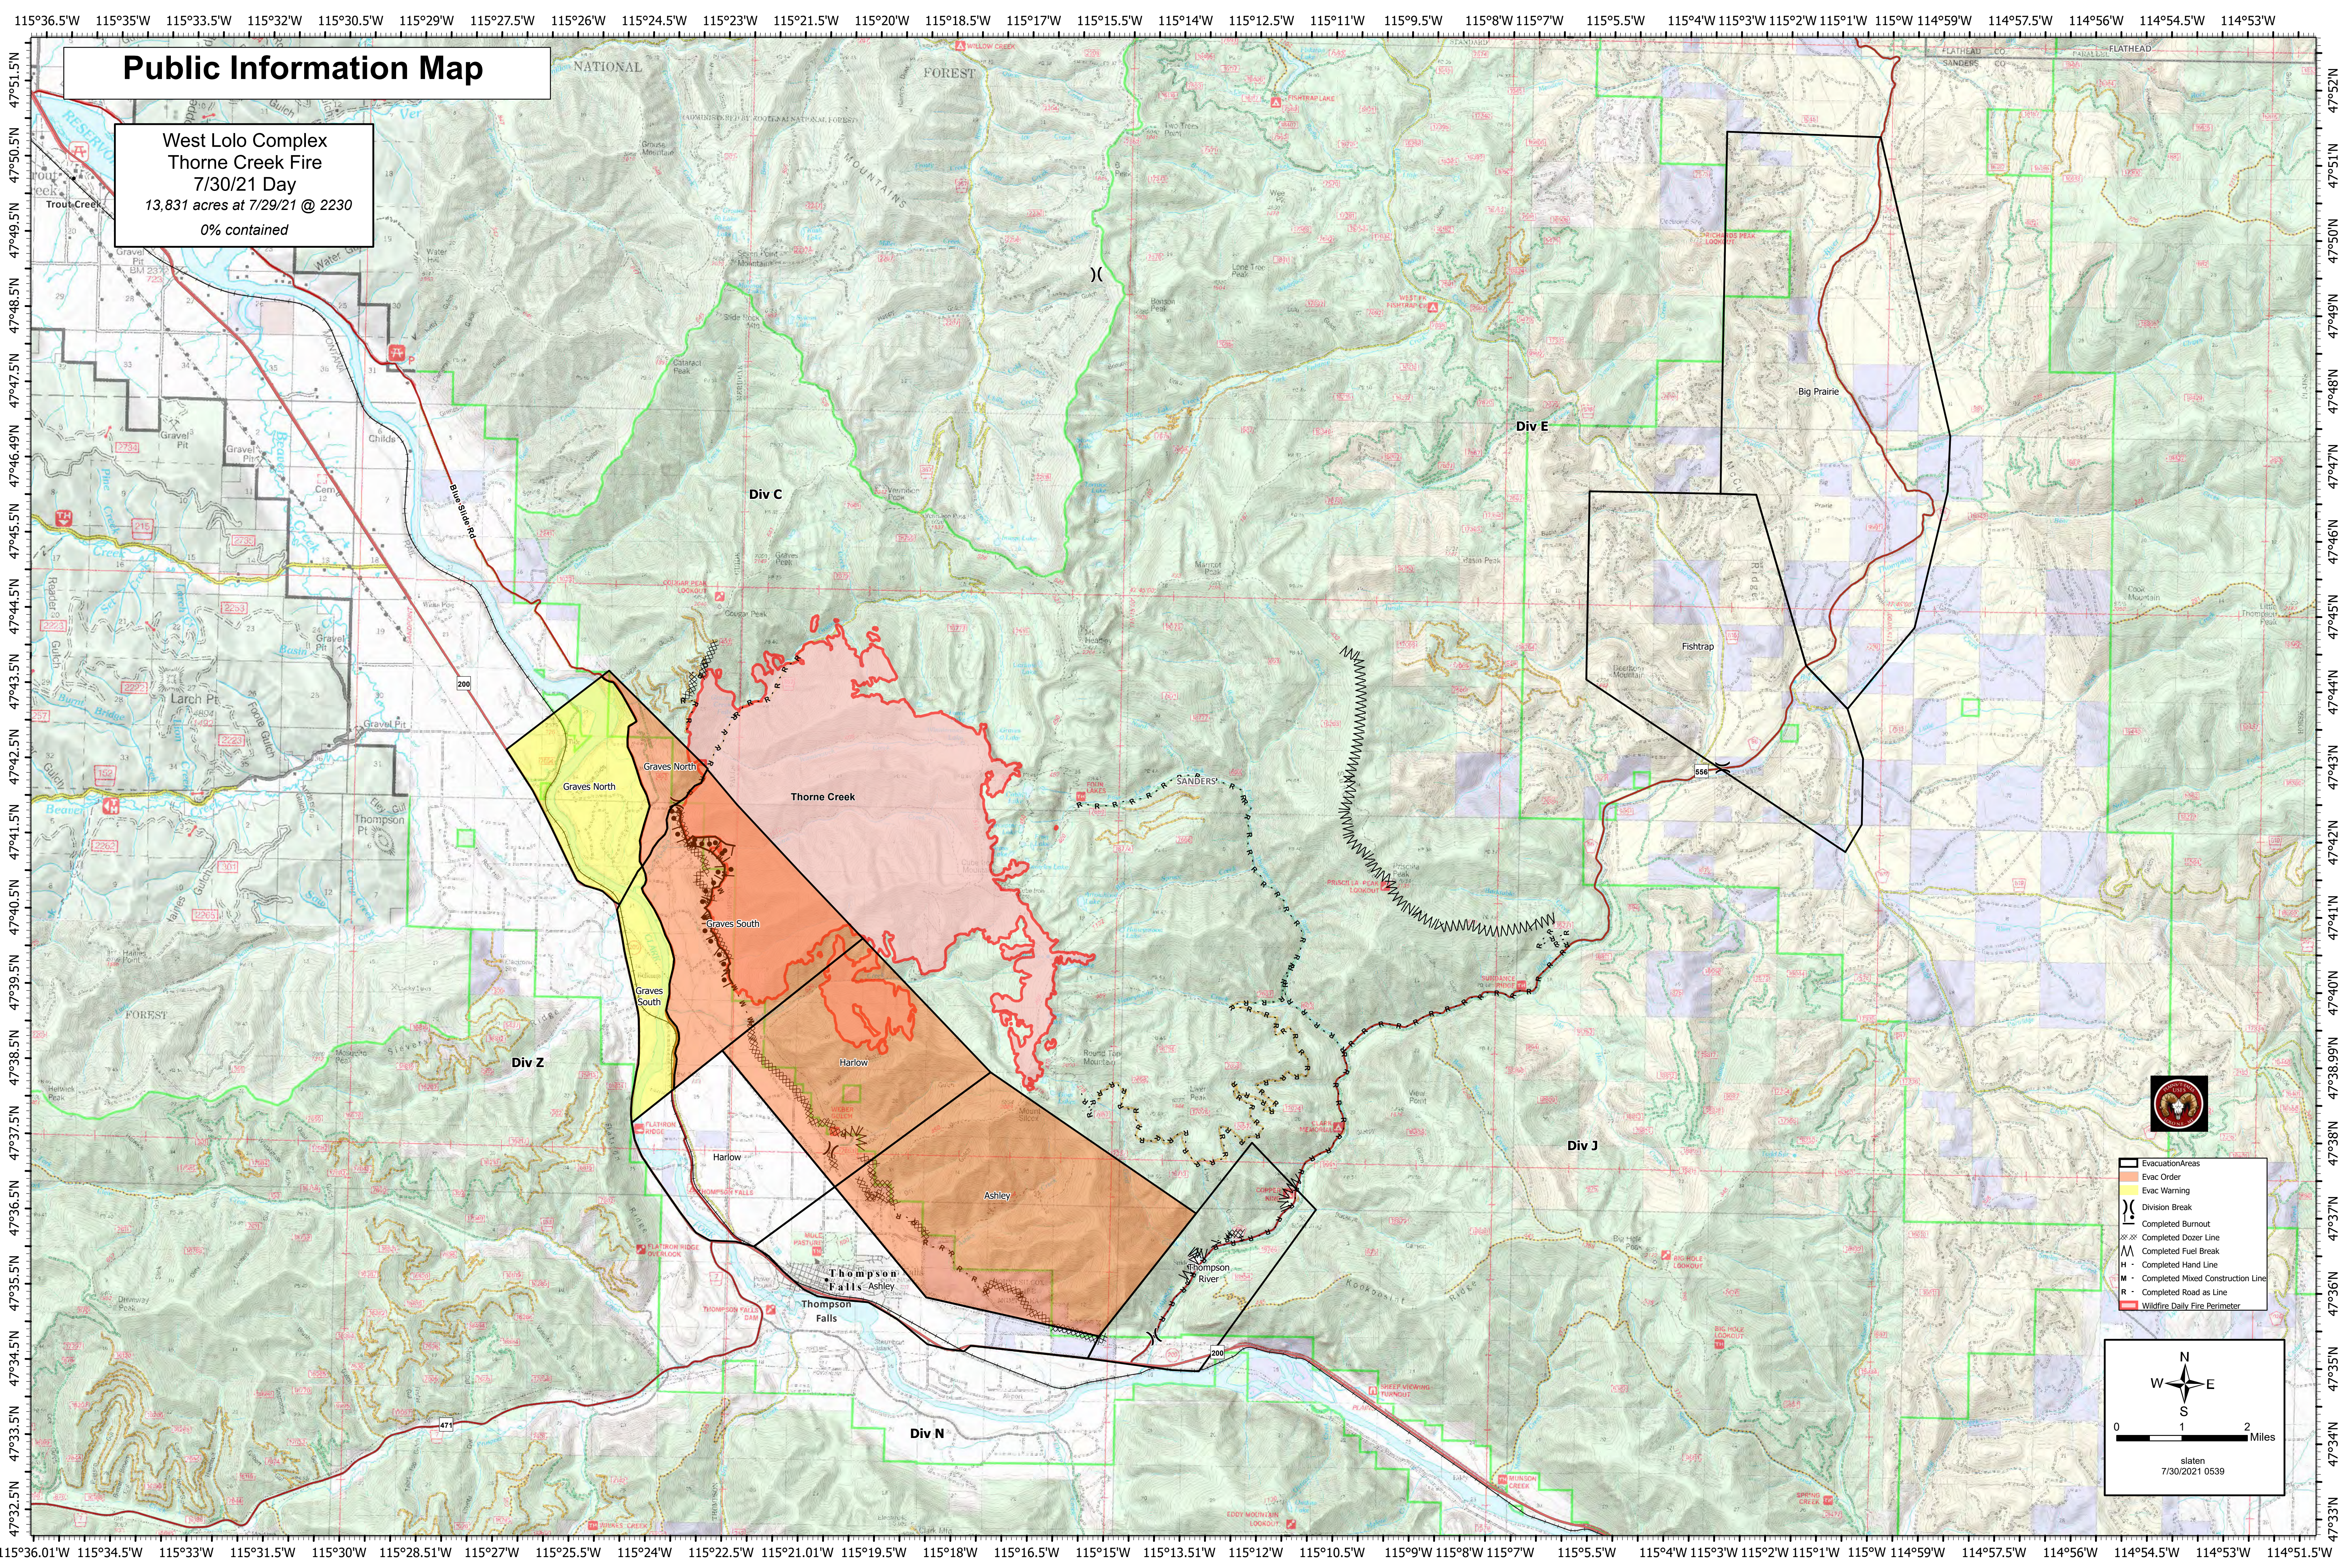

Public Information Map

West Lolo Complex
Thorne Creek Fire
7/30/21 Day
13,831 acres at 7/29/21 @ 2230
0% contained

- Evacuation Areas
- Evac Order
- Evac Warning
- Division Break
- Completed Burnout
- Completed Dozer Line
- Completed Fuel Break
- Completed Hand Line
- Completed Mixed Construction Line
- Completed Road as Line
- Wildfire Daily Fire Perimeter