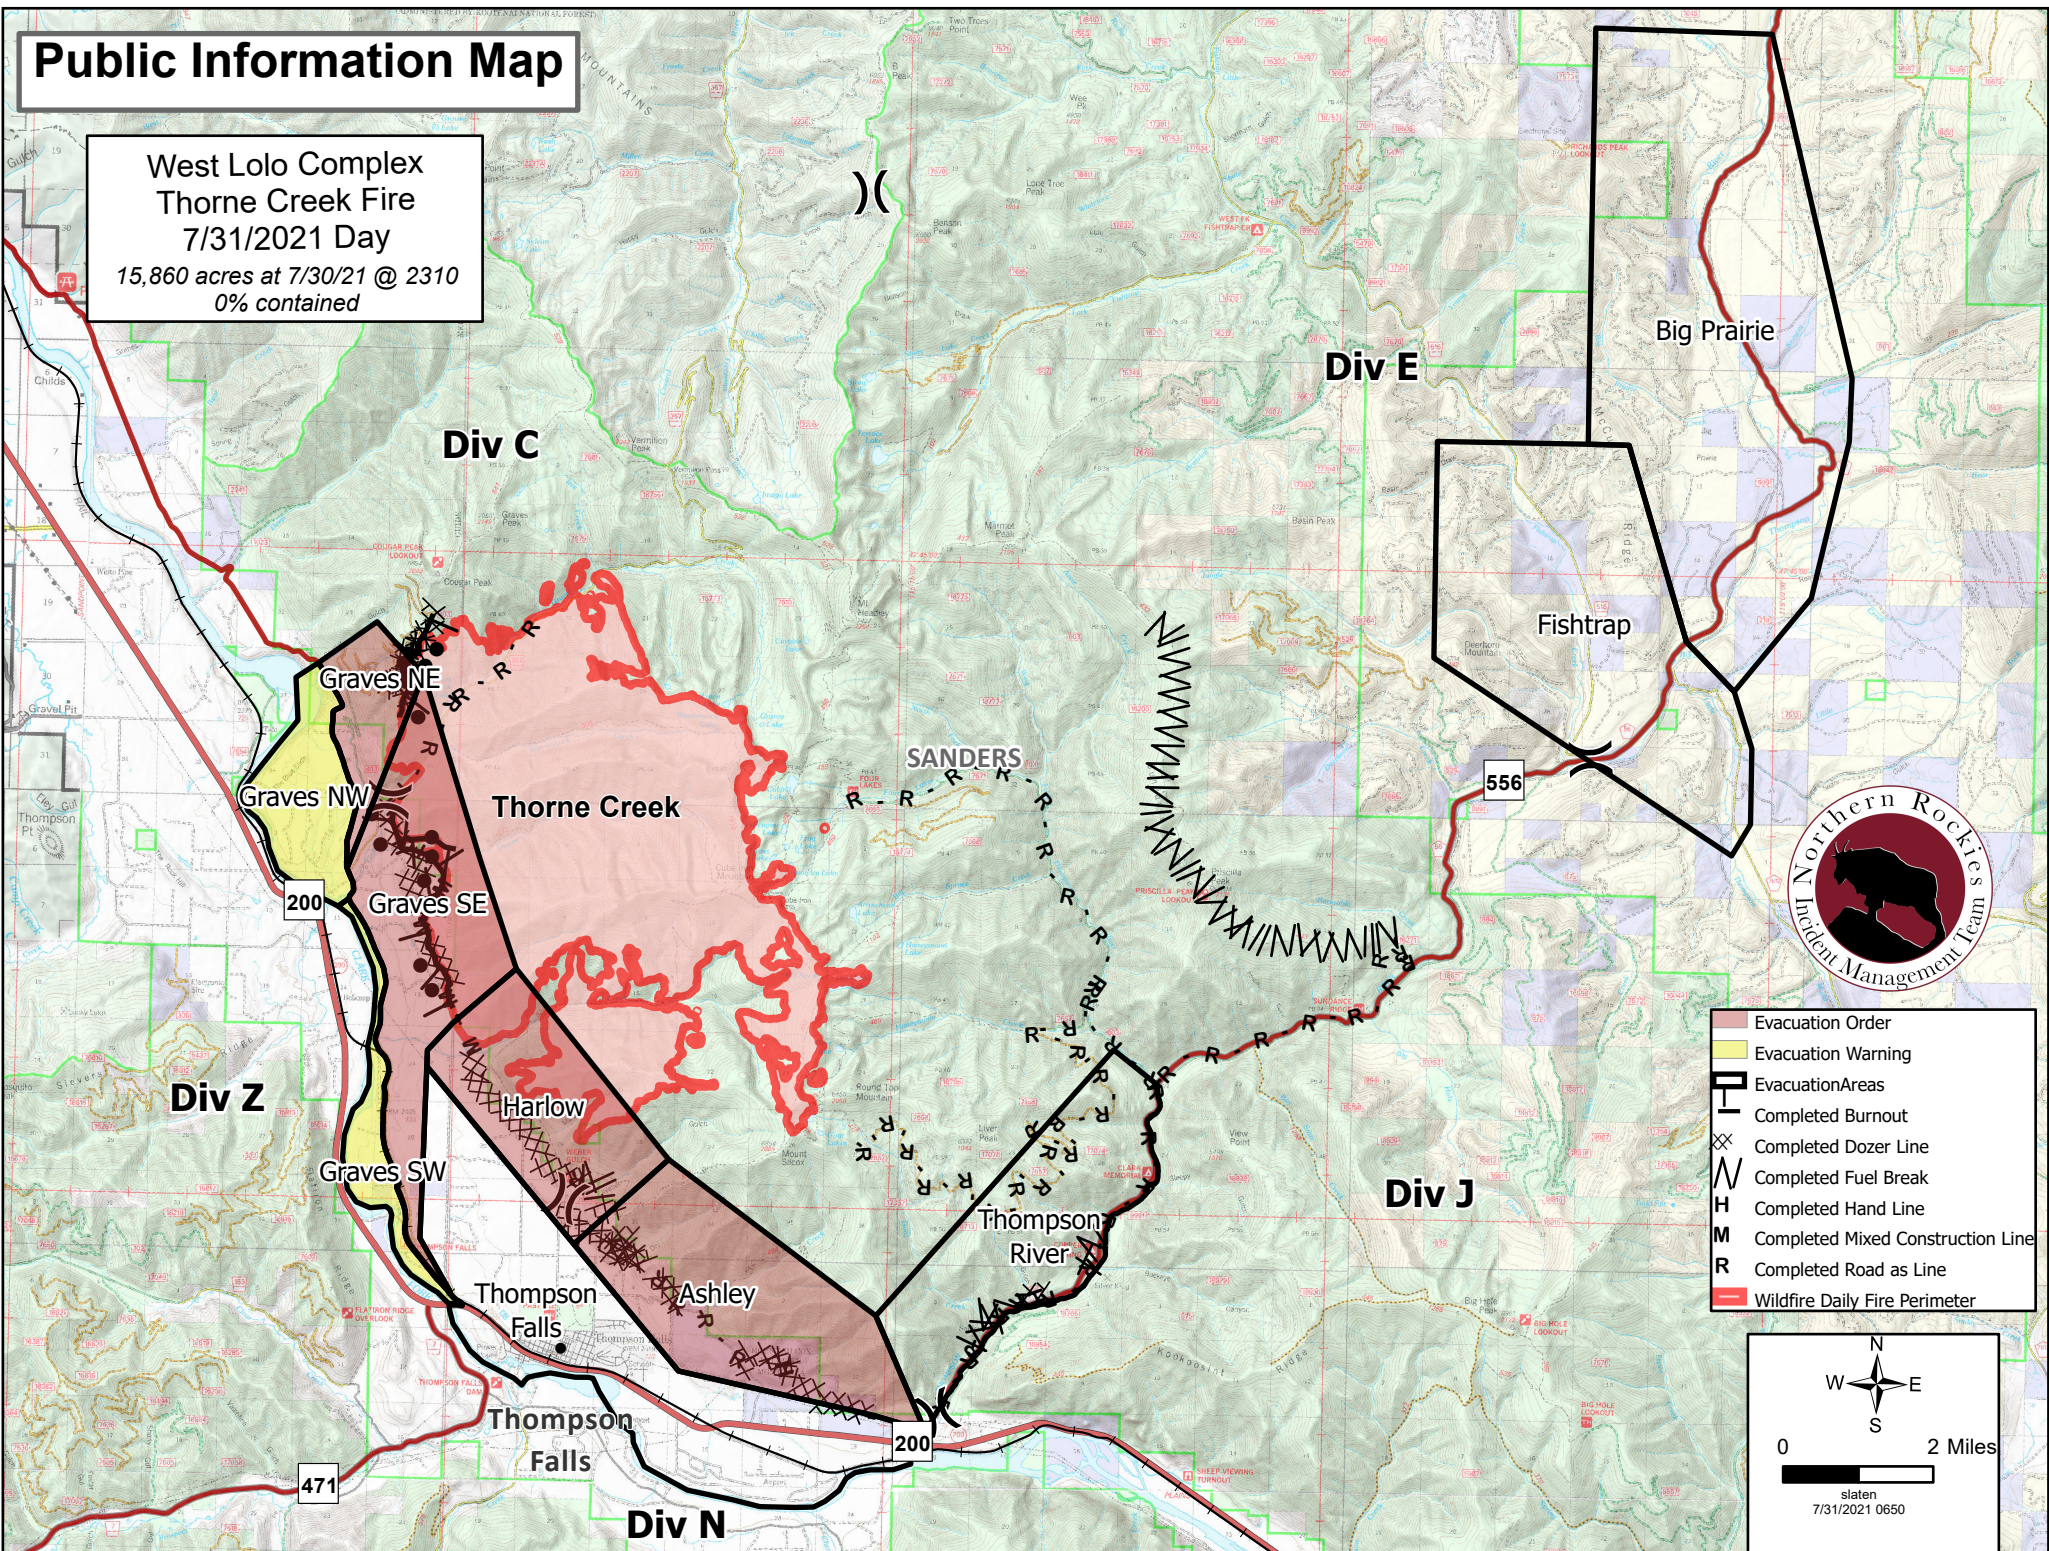

Public Information Map

West Lolo Complex
Thorne Creek Fire
7/31/2021 Day
15,860 acres at 7/30/21 @ 2310
0% contained

- Evacuation Order
- Evacuation Warning
- Evacuation Areas
- Completed Burnout
- Completed Dozer Line
- Completed Fuel Break
- Completed Hand Line
- Completed Mixed Construction Line
- Completed Road as Line
- Wildfire Daily Fire Perimeter