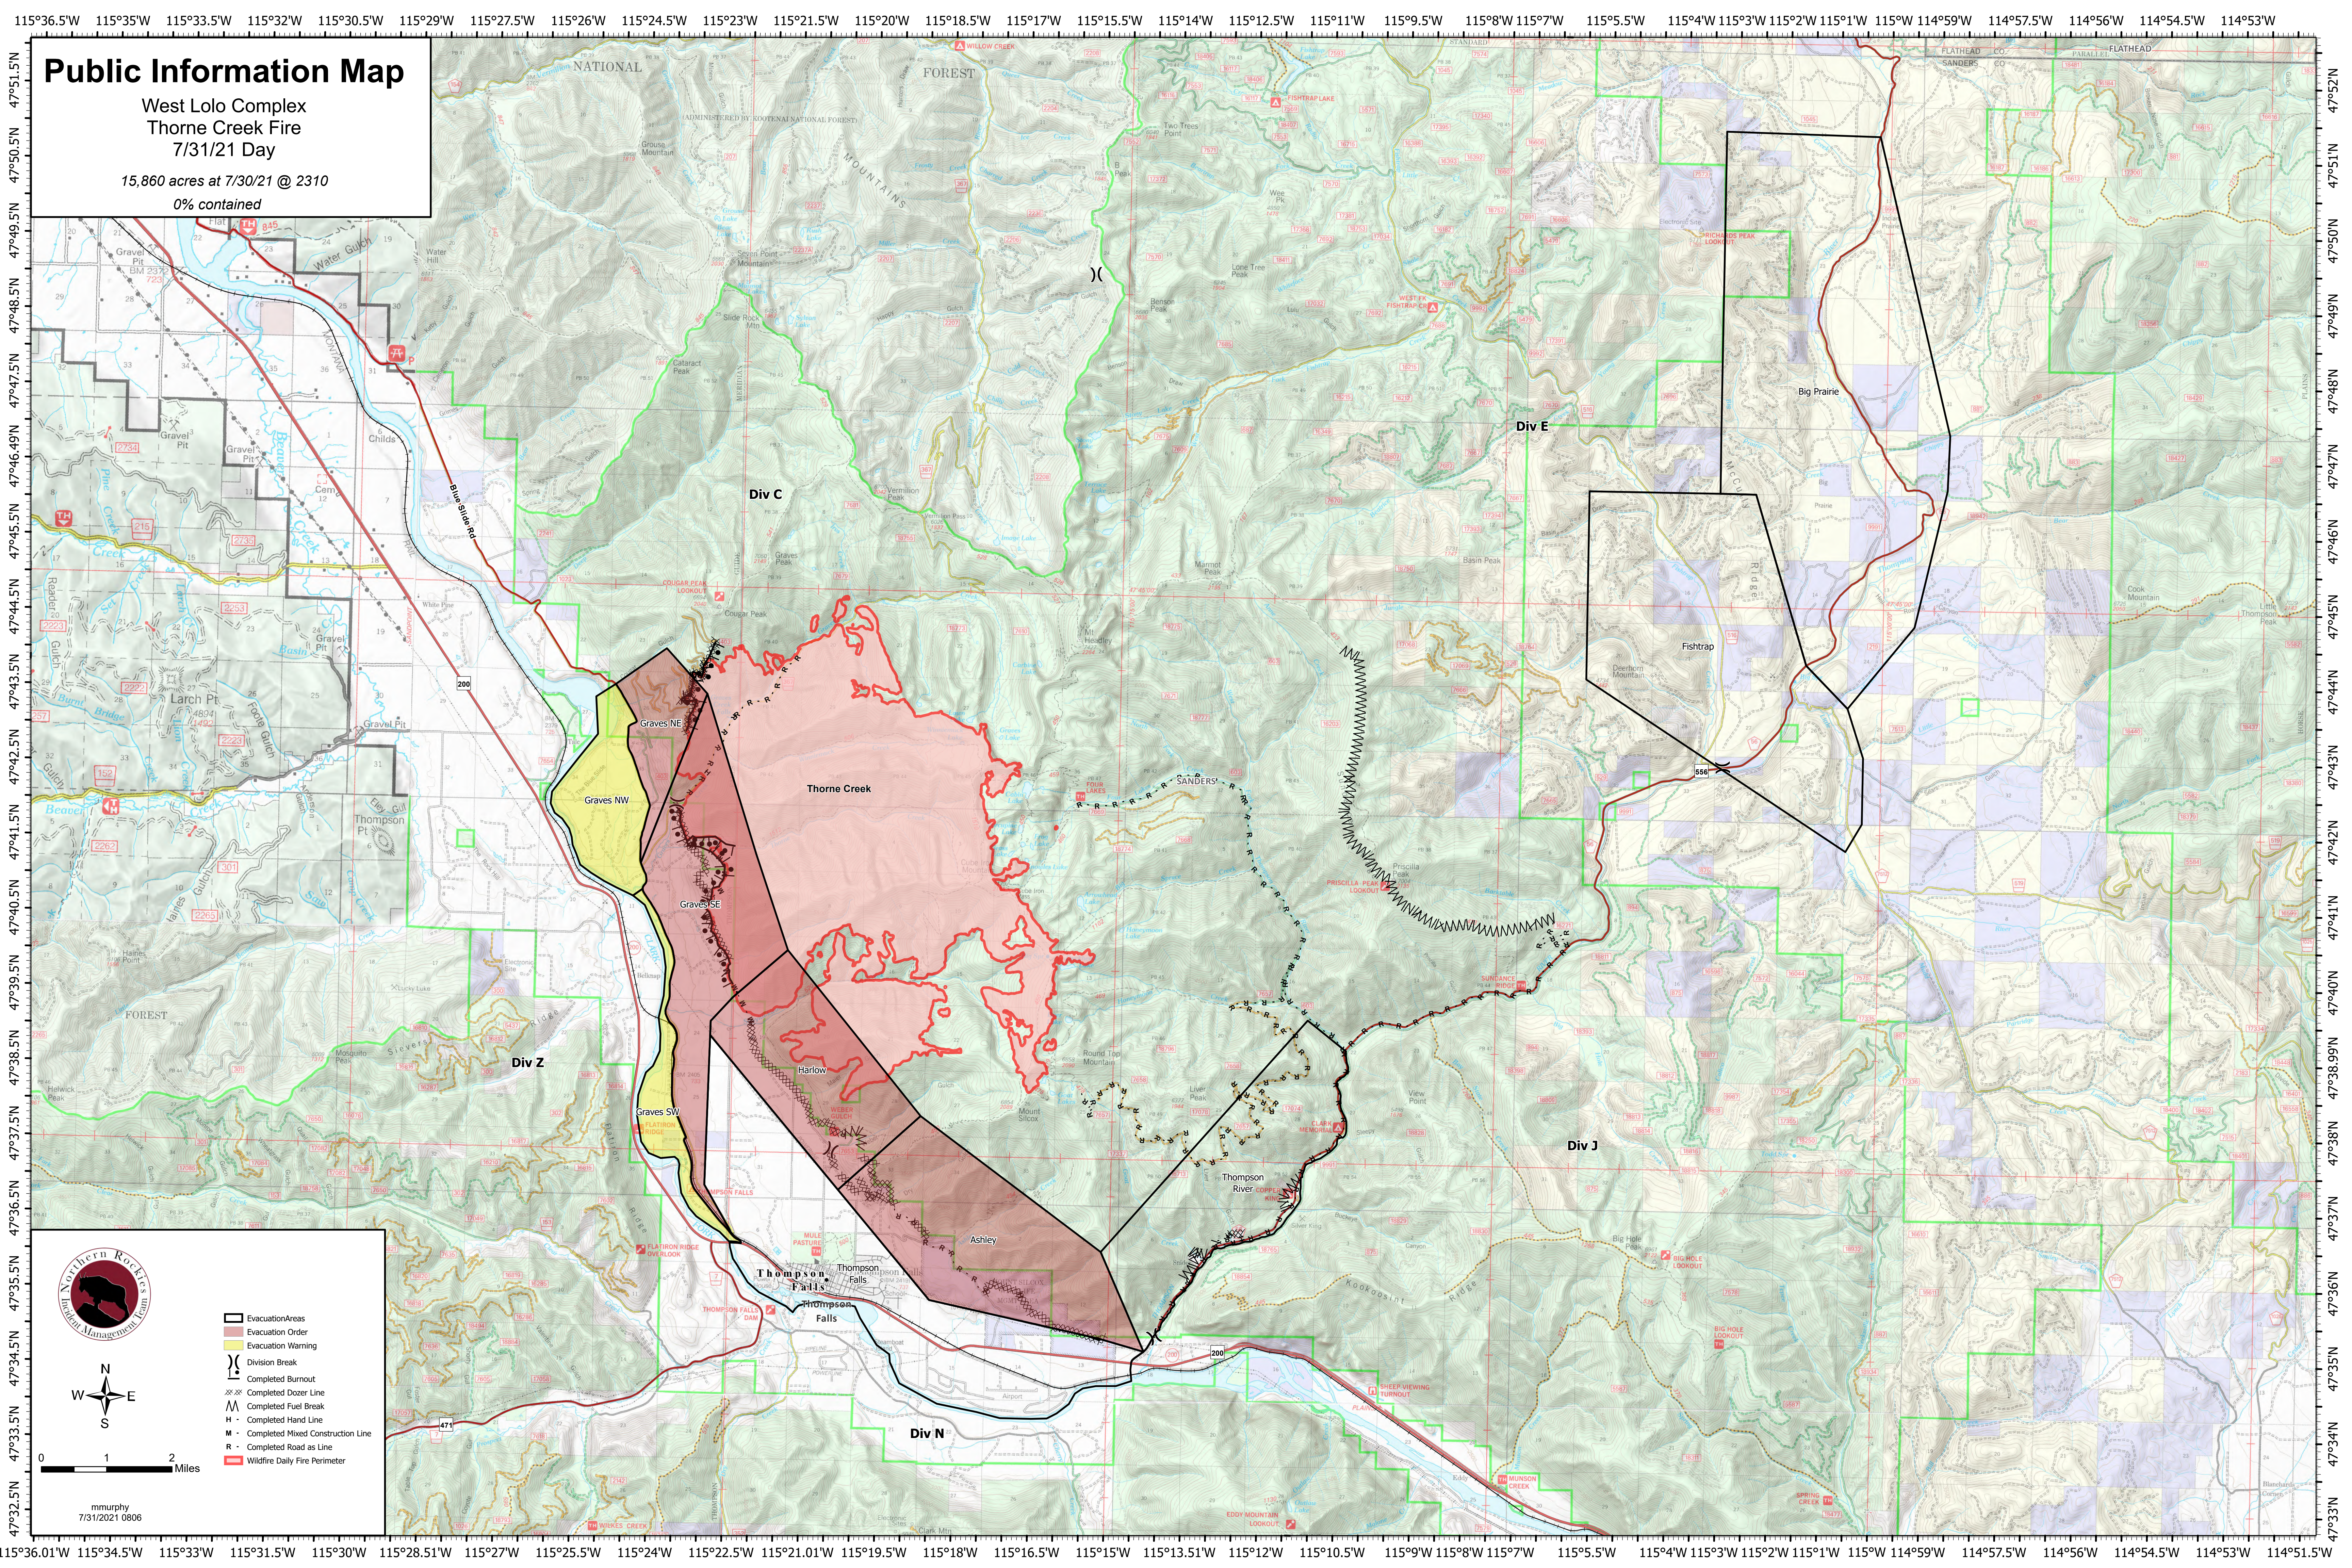

Public Information Map

West Lolo Complex
Thorne Creek Fire
7/31/21 Day

15,860 acres at 7/30/21 @ 2310
0% contained

mmurphy
7/31/2021 0806

- Evacuation Areas
- Evacuation Order
- Evacuation Warning
- Division Break
- Completed Burnout
- Completed Dozer Line
- Completed Fuel Break
- Completed Hand Break
- Completed Mixed Construction Line
- Completed Road as Line
- Wildfire Daily Fire Perimeter