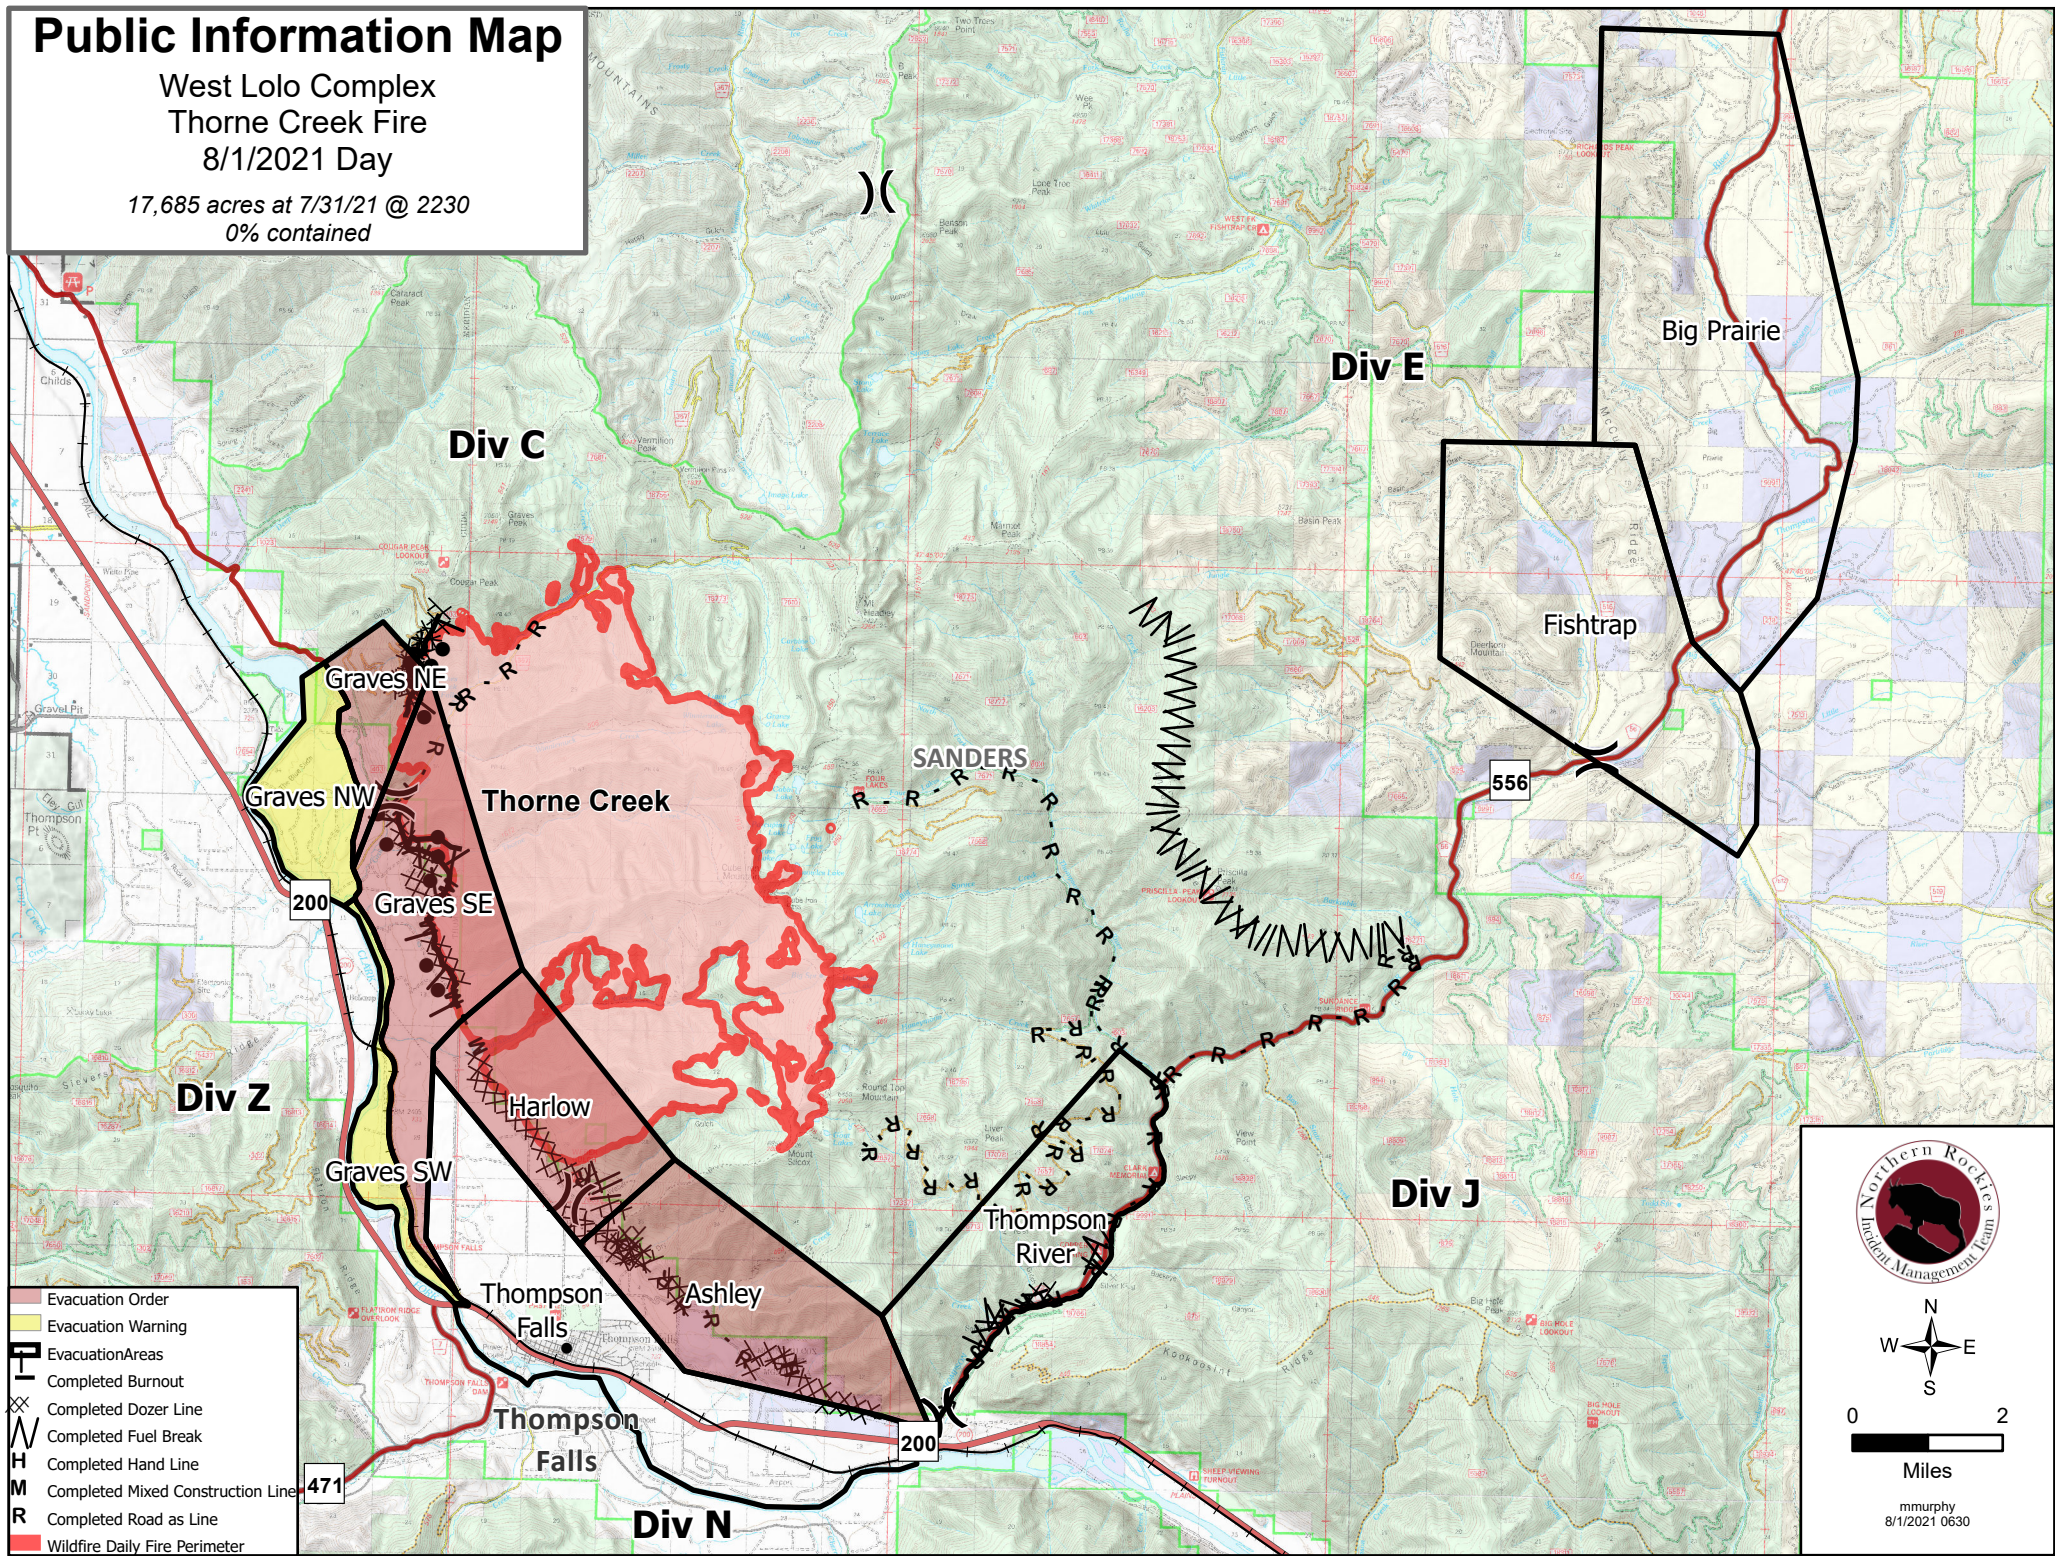

# Public Information Map

West Lolo Complex  
Thorne Creek Fire  
8/1/2021 Day

17,685 acres at 7/31/21 @ 2230  
0% contained

- Evacuation Order
- Evacuation Warning
- Evacuation Areas
- Completed Burnout
- Completed Dozer Line
- Completed Fuel Break
- Completed Hand Line
- Completed Mixed Construction Line
- Completed Road as Line
- Wildfire Daily Fire Perimeter

0 2  
Miles  
mmurphy  
8/1/2021 0630