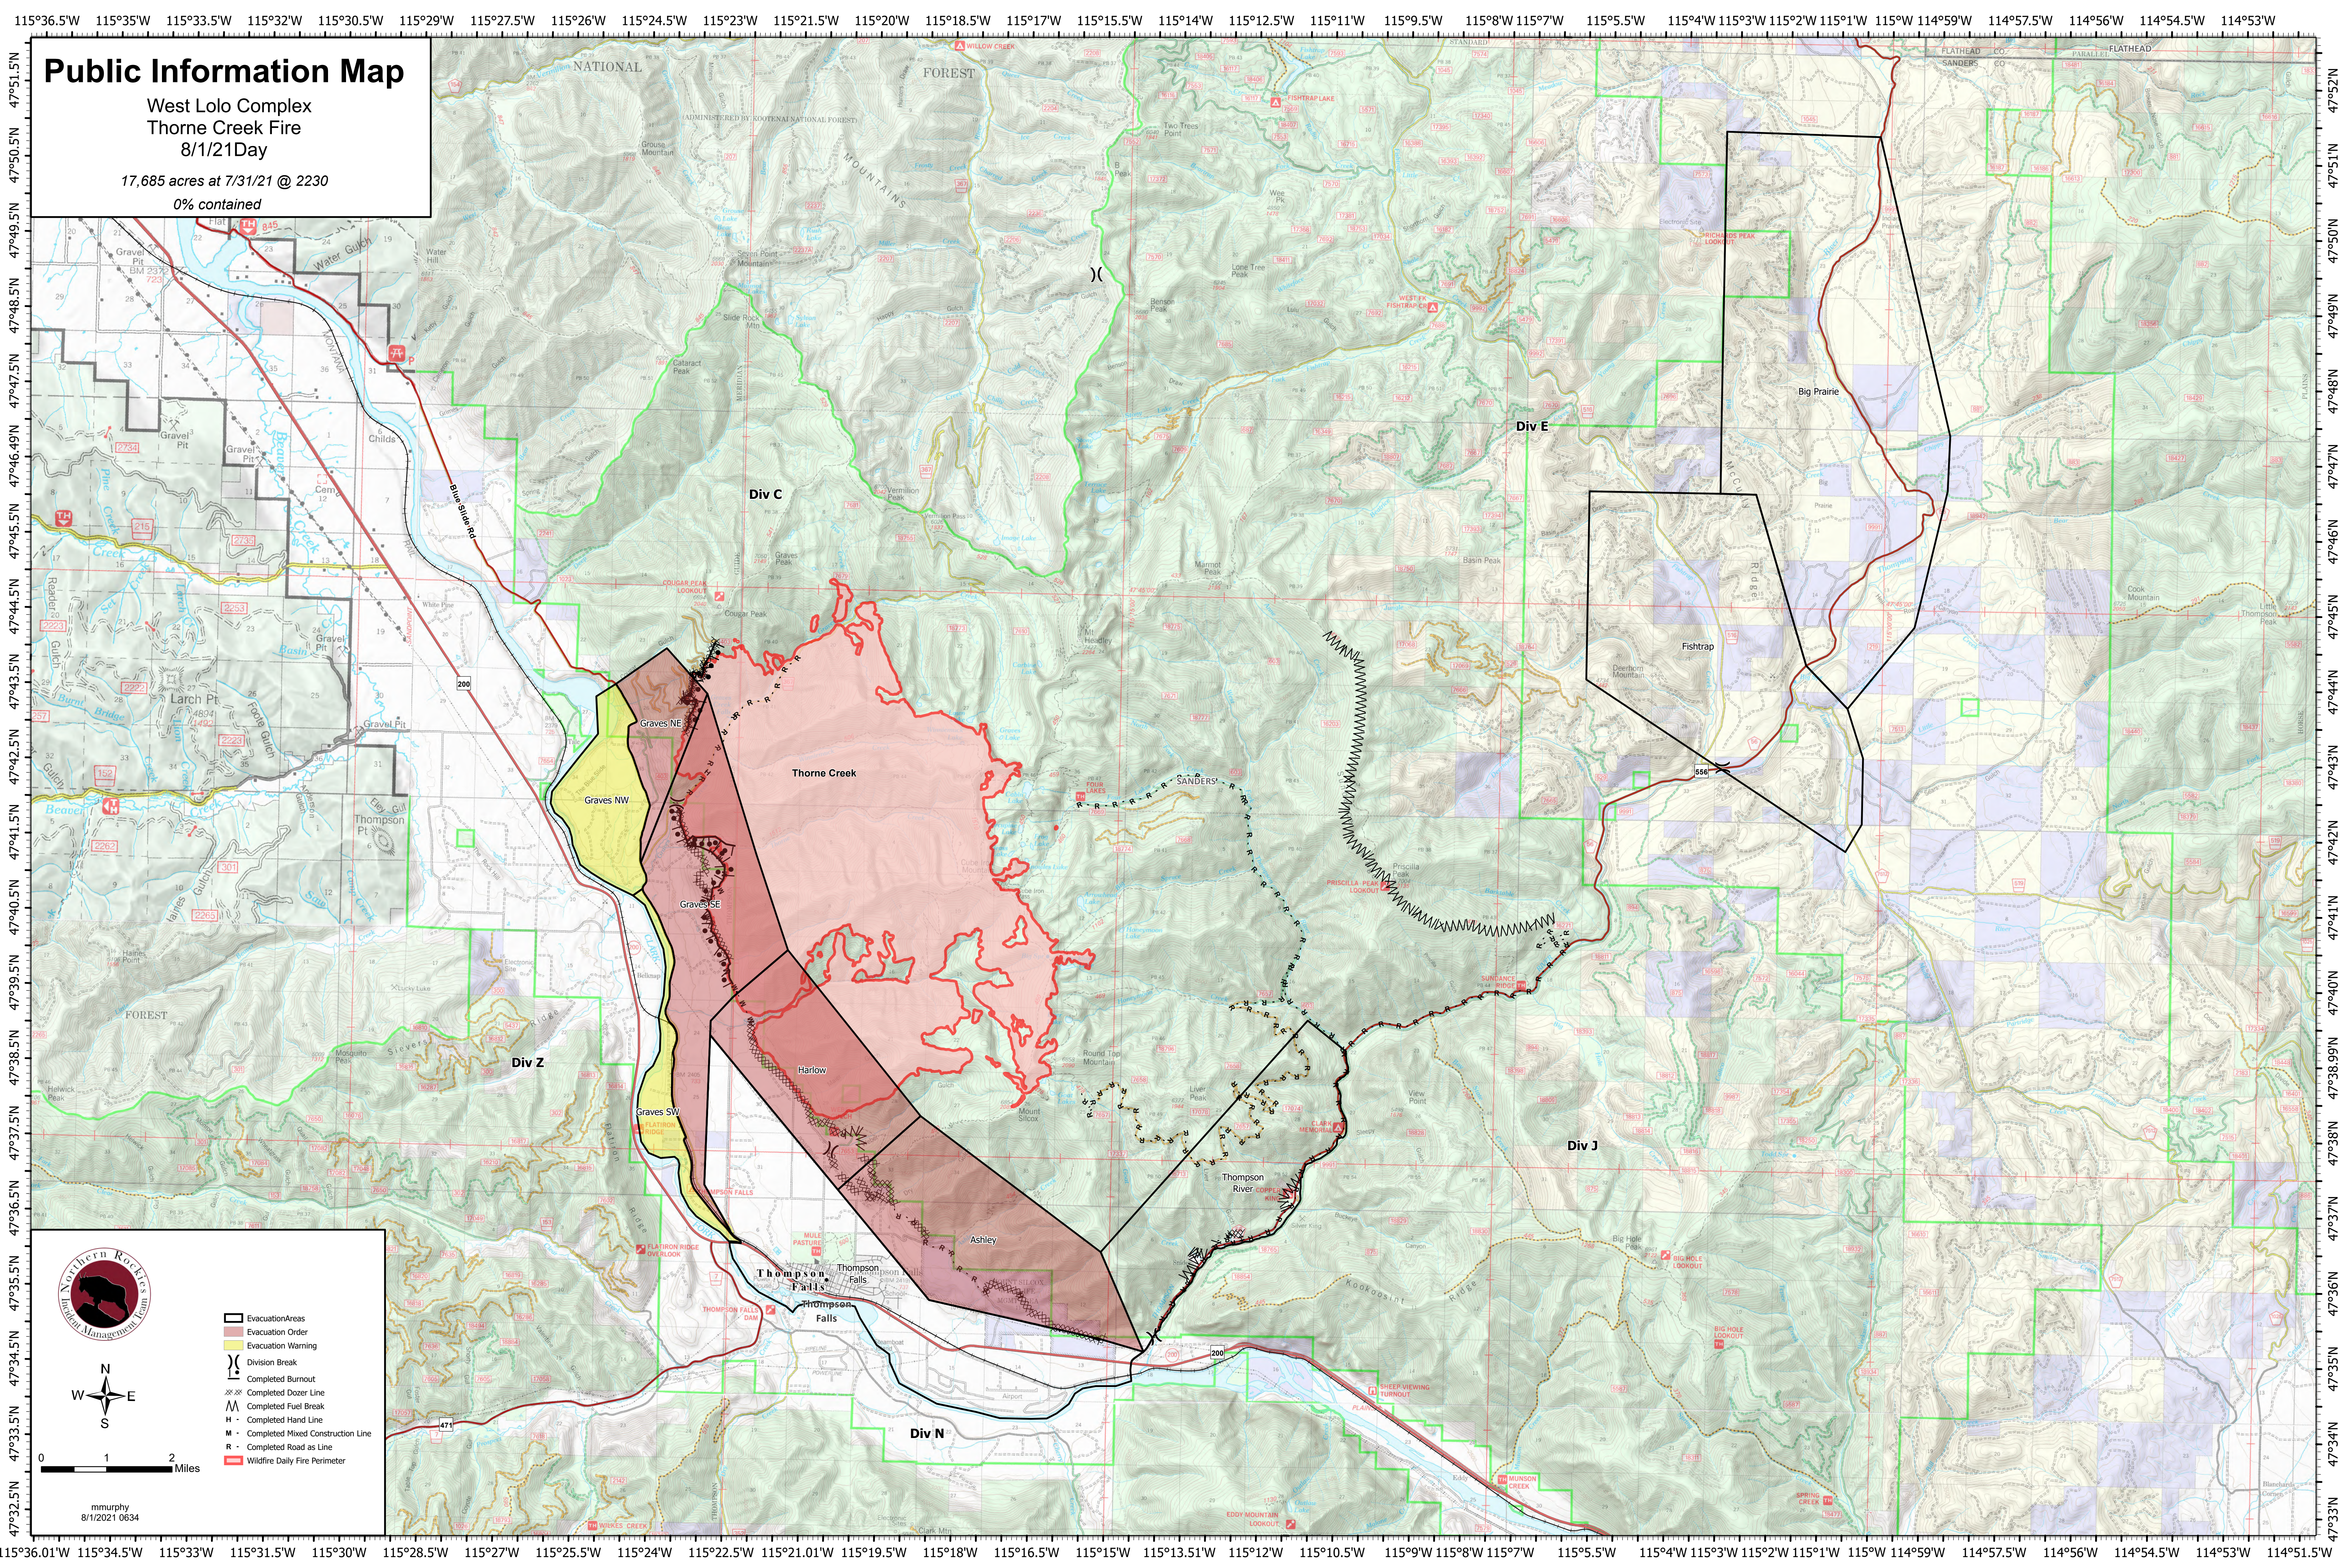

Public Information Map

West Lolo Complex
Thorne Creek Fire
8/1/21 Day

17,685 acres at 7/31/21 @ 2230
0% contained

0 1 2 Miles

mmurphy
8/1/2021 0634

- Evacuation Areas
- Evacuation Order
- Evacuation Warning
- Division Break
- Completed Burnout
- Completed Dozer Line
- Completed Fuel Break
- Completed Hand Break
- Completed Mixed Construction Line
- Completed Road as Line
- Wildfire Daily Fire Perimeter