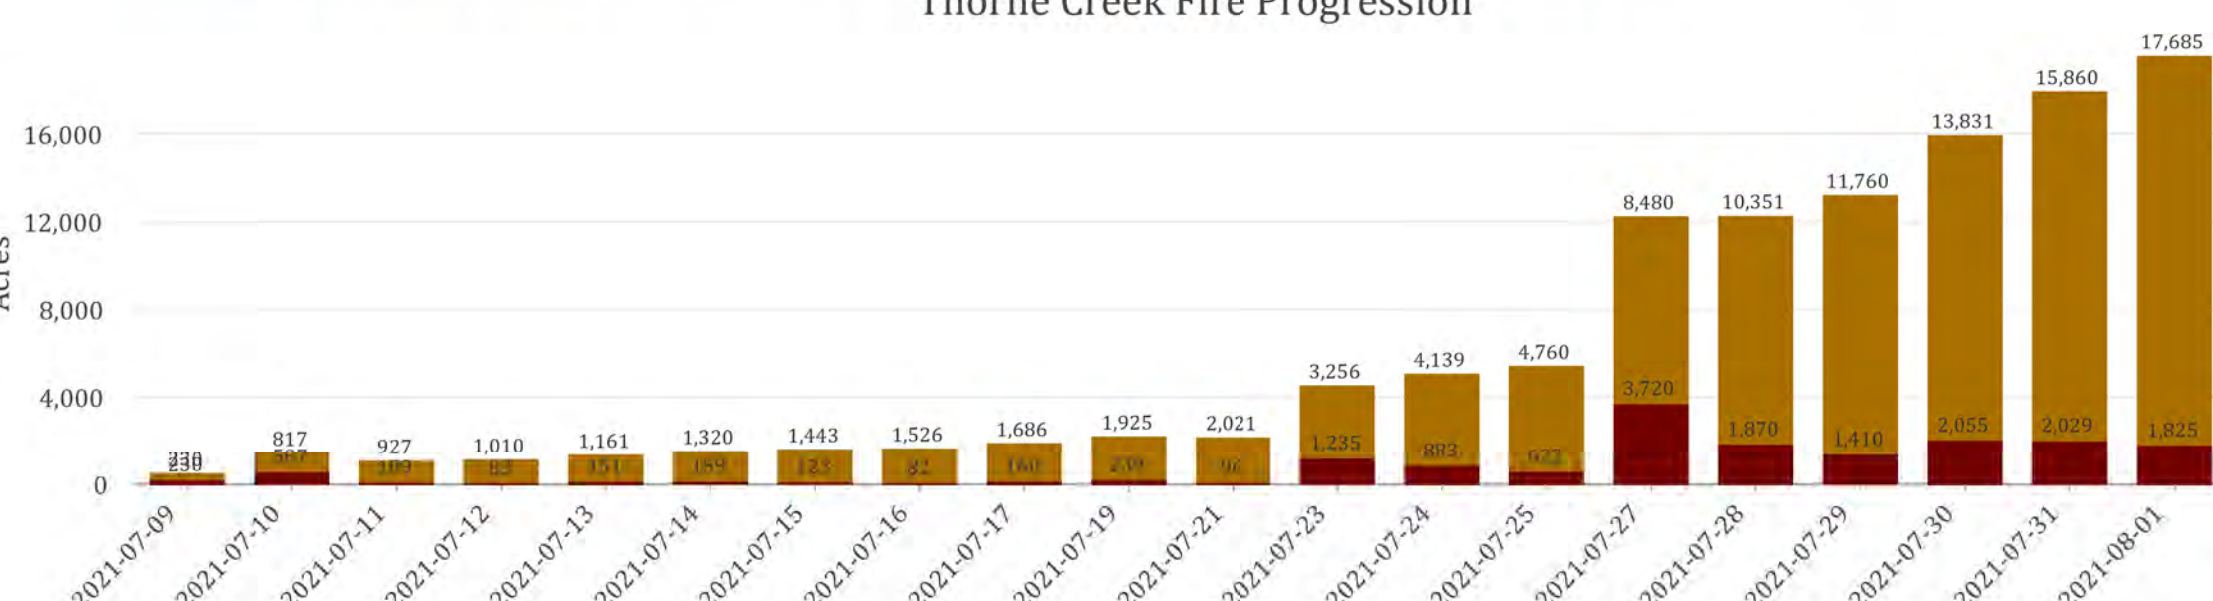

Progression Map
 West Lolo Complex- Thorne Creek
 MT-LNF-000893
 8/1/2021 Day
 17,685 acres at 7/31/21 @ 2230

Thorne Creek Fire Progression

Growth & Total Acres	
2021-07-09	230 growth ac 230 total ac
2021-07-10	587 growth ac 817 total ac
2021-07-11	109 growth ac 927 total ac
2021-07-12	83 growth ac 1,010 total ac
2021-07-13	151 growth ac 1,161 total ac
2021-07-14	159 growth ac 1,320 total ac
2021-07-15	123 growth ac 1,443 total ac
2021-07-16	82 growth ac 1,526 total ac
2021-07-17	160 growth ac 1,686 total ac
2021-07-19	239 growth ac 1,925 total ac
2021-07-21	96 growth ac 2,021 total ac
2021-07-23	1,235 growth ac 3,256 total ac
2021-07-24	883 growth ac 4,139 total ac
2021-07-25	622 growth ac 4,760 total ac
2021-07-27	3,720 growth ac 8,480 total ac
2021-07-28	1,870 growth ac 10,351 total ac
2021-07-29	1,410 growth ac 11,760 total ac
2021-07-30	2,055 growth ac 13,813 total ac
2021-07-31	2,029 growth ac 15,860 total ac
2021-08-01	1,825 growth ac 17,685 total ac

Legend: ■ Growth Ac ■ Total Ac

Scale: 0 0.25 0.5 1 Mile

8/1/2021 0628 Acres from IR
 North American 1983 Datum. Lat,Long Grid