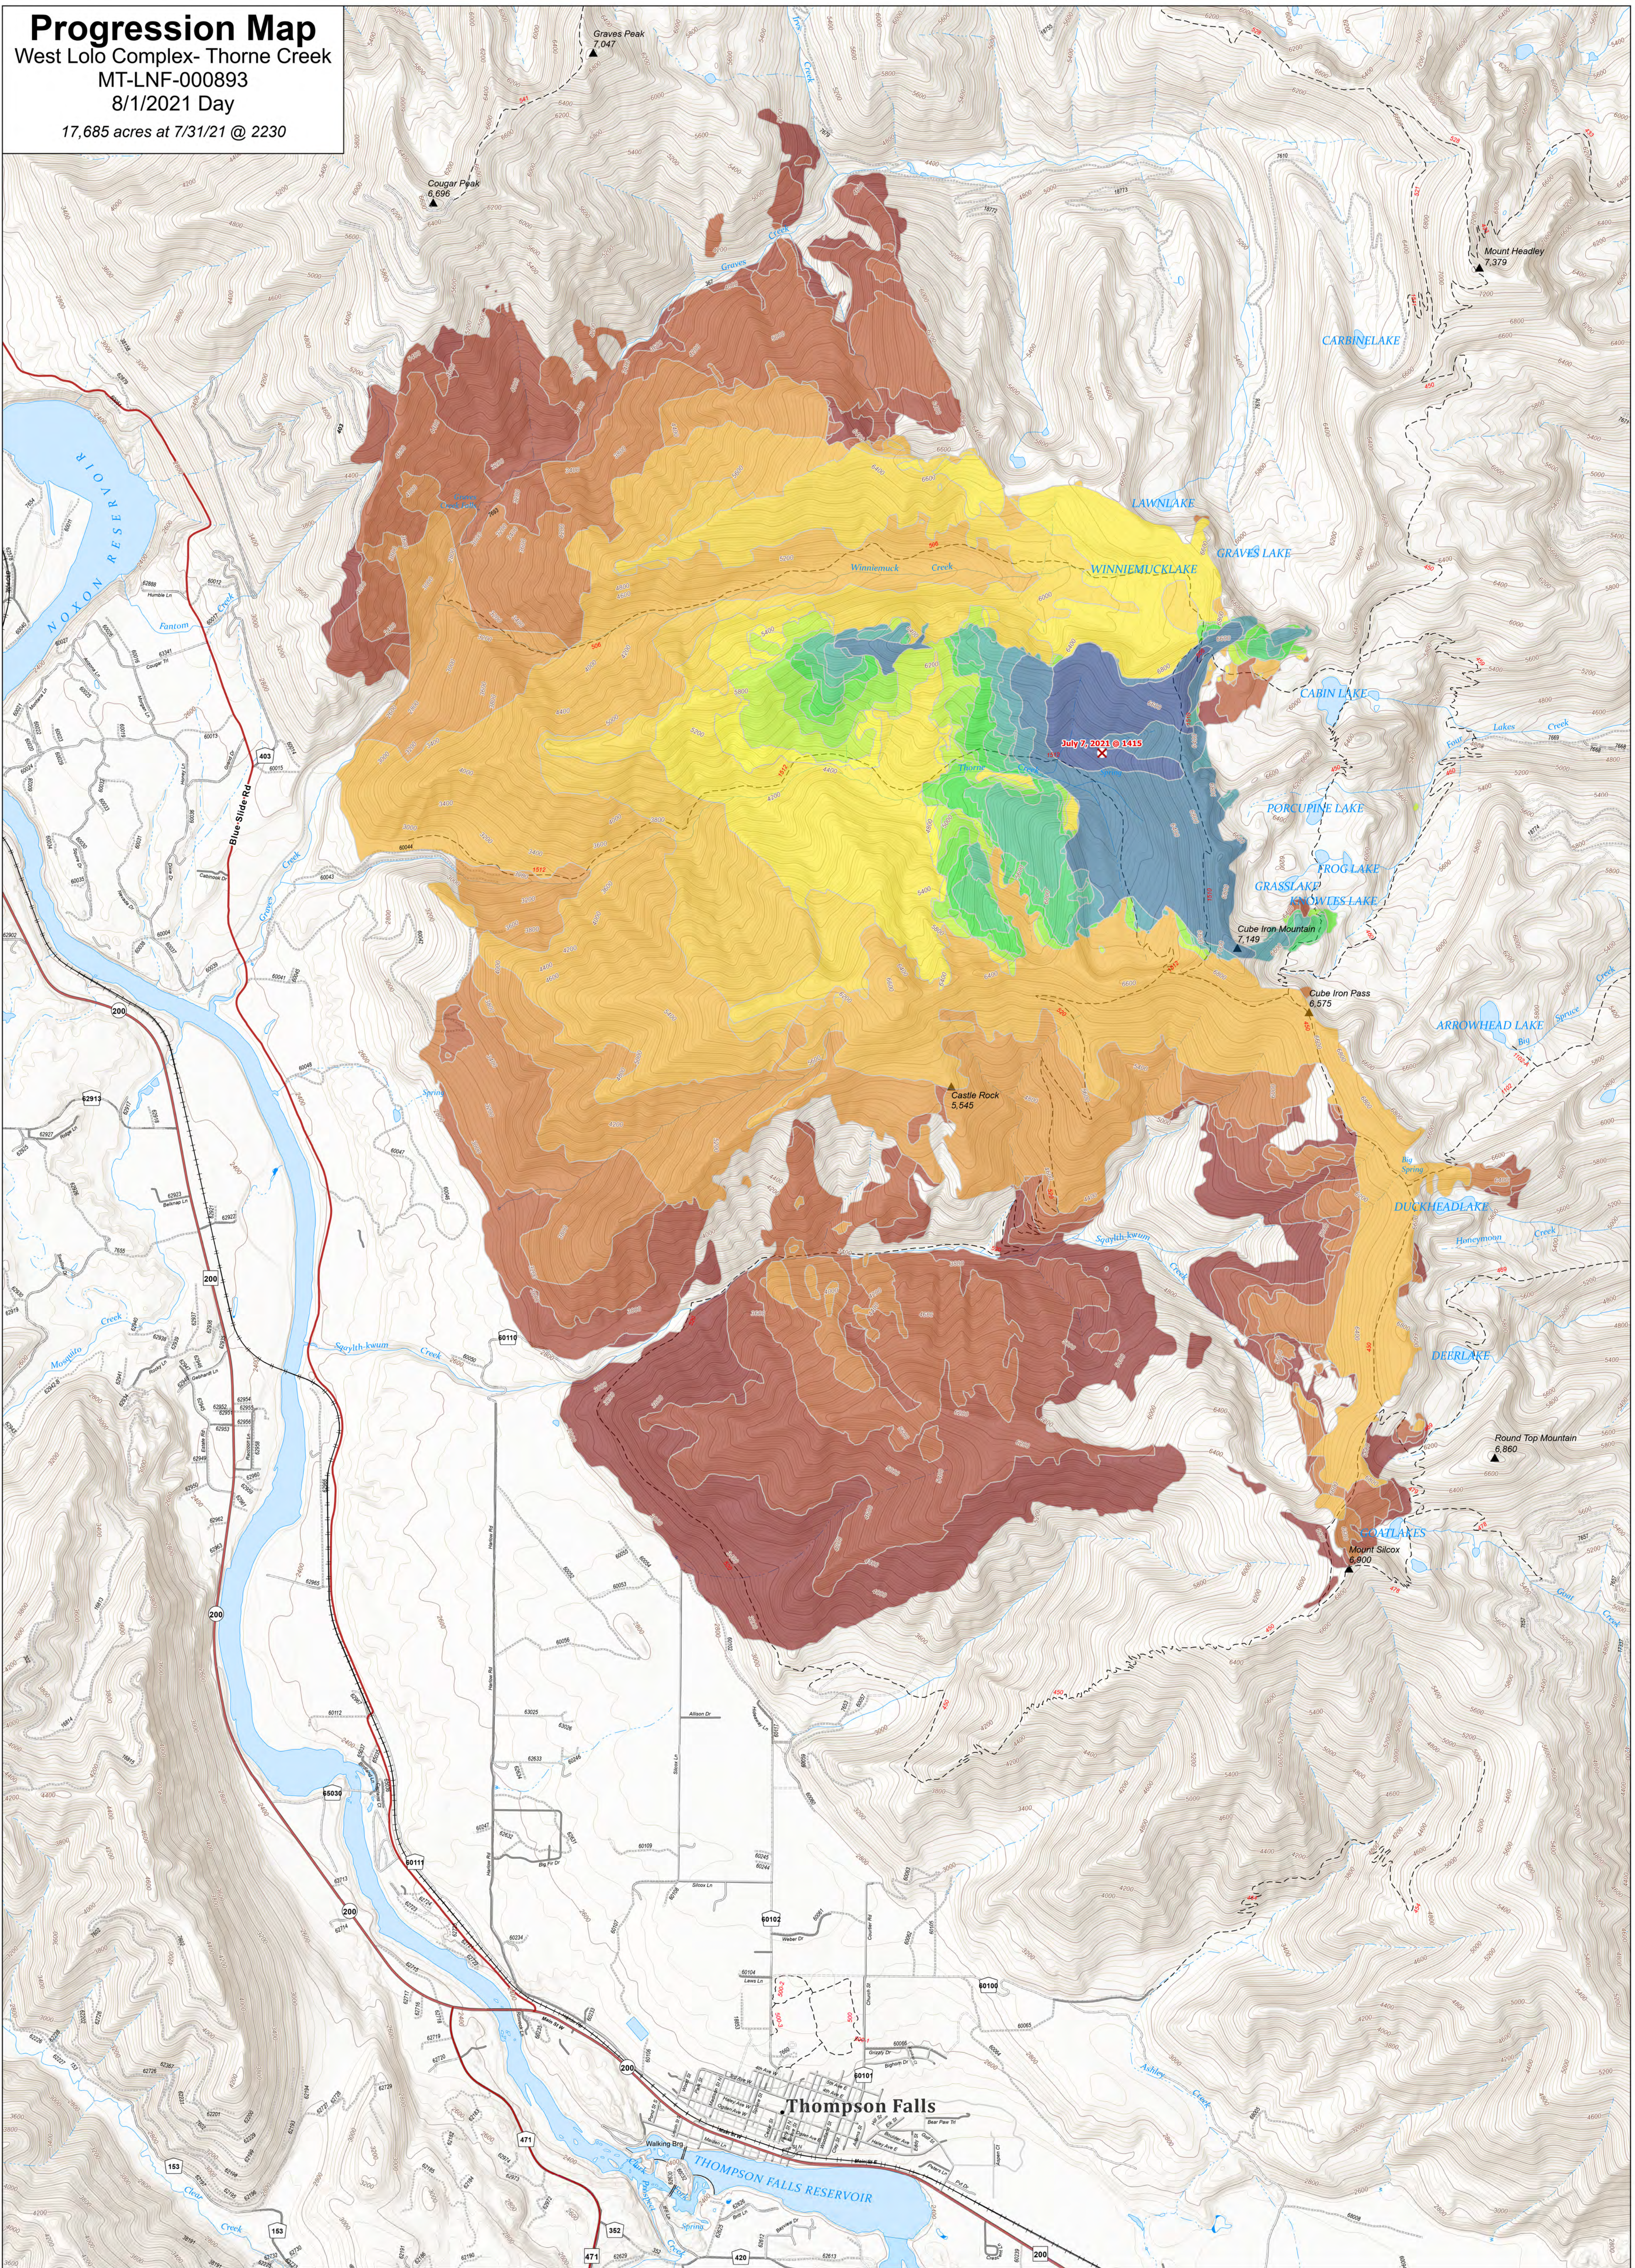

Progression Map
 West Lolo Complex- Thorne Creek
 MT-LNF-000893
 8/1/2021 Day
 17,685 acres at 7/31/21 @ 2230

Thorne Creek Fire Progression

Growth & Total Acres	
2021-07-09	230 growth ac 230 total ac
2021-07-10	587 growth ac 817 total ac
2021-07-11	109 growth ac 927 total ac
2021-07-12	83 growth ac 1,010 total ac
2021-07-13	151 growth ac 1,161 total ac
2021-07-14	159 growth ac 1,320 total ac
2021-07-15	123 growth ac 1,443 total ac
2021-07-16	82 growth ac 1,526 total ac
2021-07-17	160 growth ac 1,686 total ac
2021-07-19	239 growth ac 1,925 total ac
2021-07-21	96 growth ac 2,021 total ac
2021-07-23	1,235 growth ac 3,256 total ac
2021-07-24	883 growth ac 4,139 total ac
2021-07-25	622 growth ac 4,760 total ac
2021-07-27	3,720 growth ac 8,480 total ac
2021-07-28	1,870 growth ac 10,351 total ac
2021-07-29	1,410 growth ac 11,760 total ac
2021-07-30	2,055 growth ac 13,813 total ac
2021-07-31	2,029 growth ac 15,860 total ac
2021-08-01	1,825 growth ac 17,685 total ac

Legend: ■ Growth Ac ■ Total Ac

Scale: 0 0.25 0.5 1 Mile

8/1/2021 0628 Acres from IR
 North American 1983 Datum. Lat,Long Grid