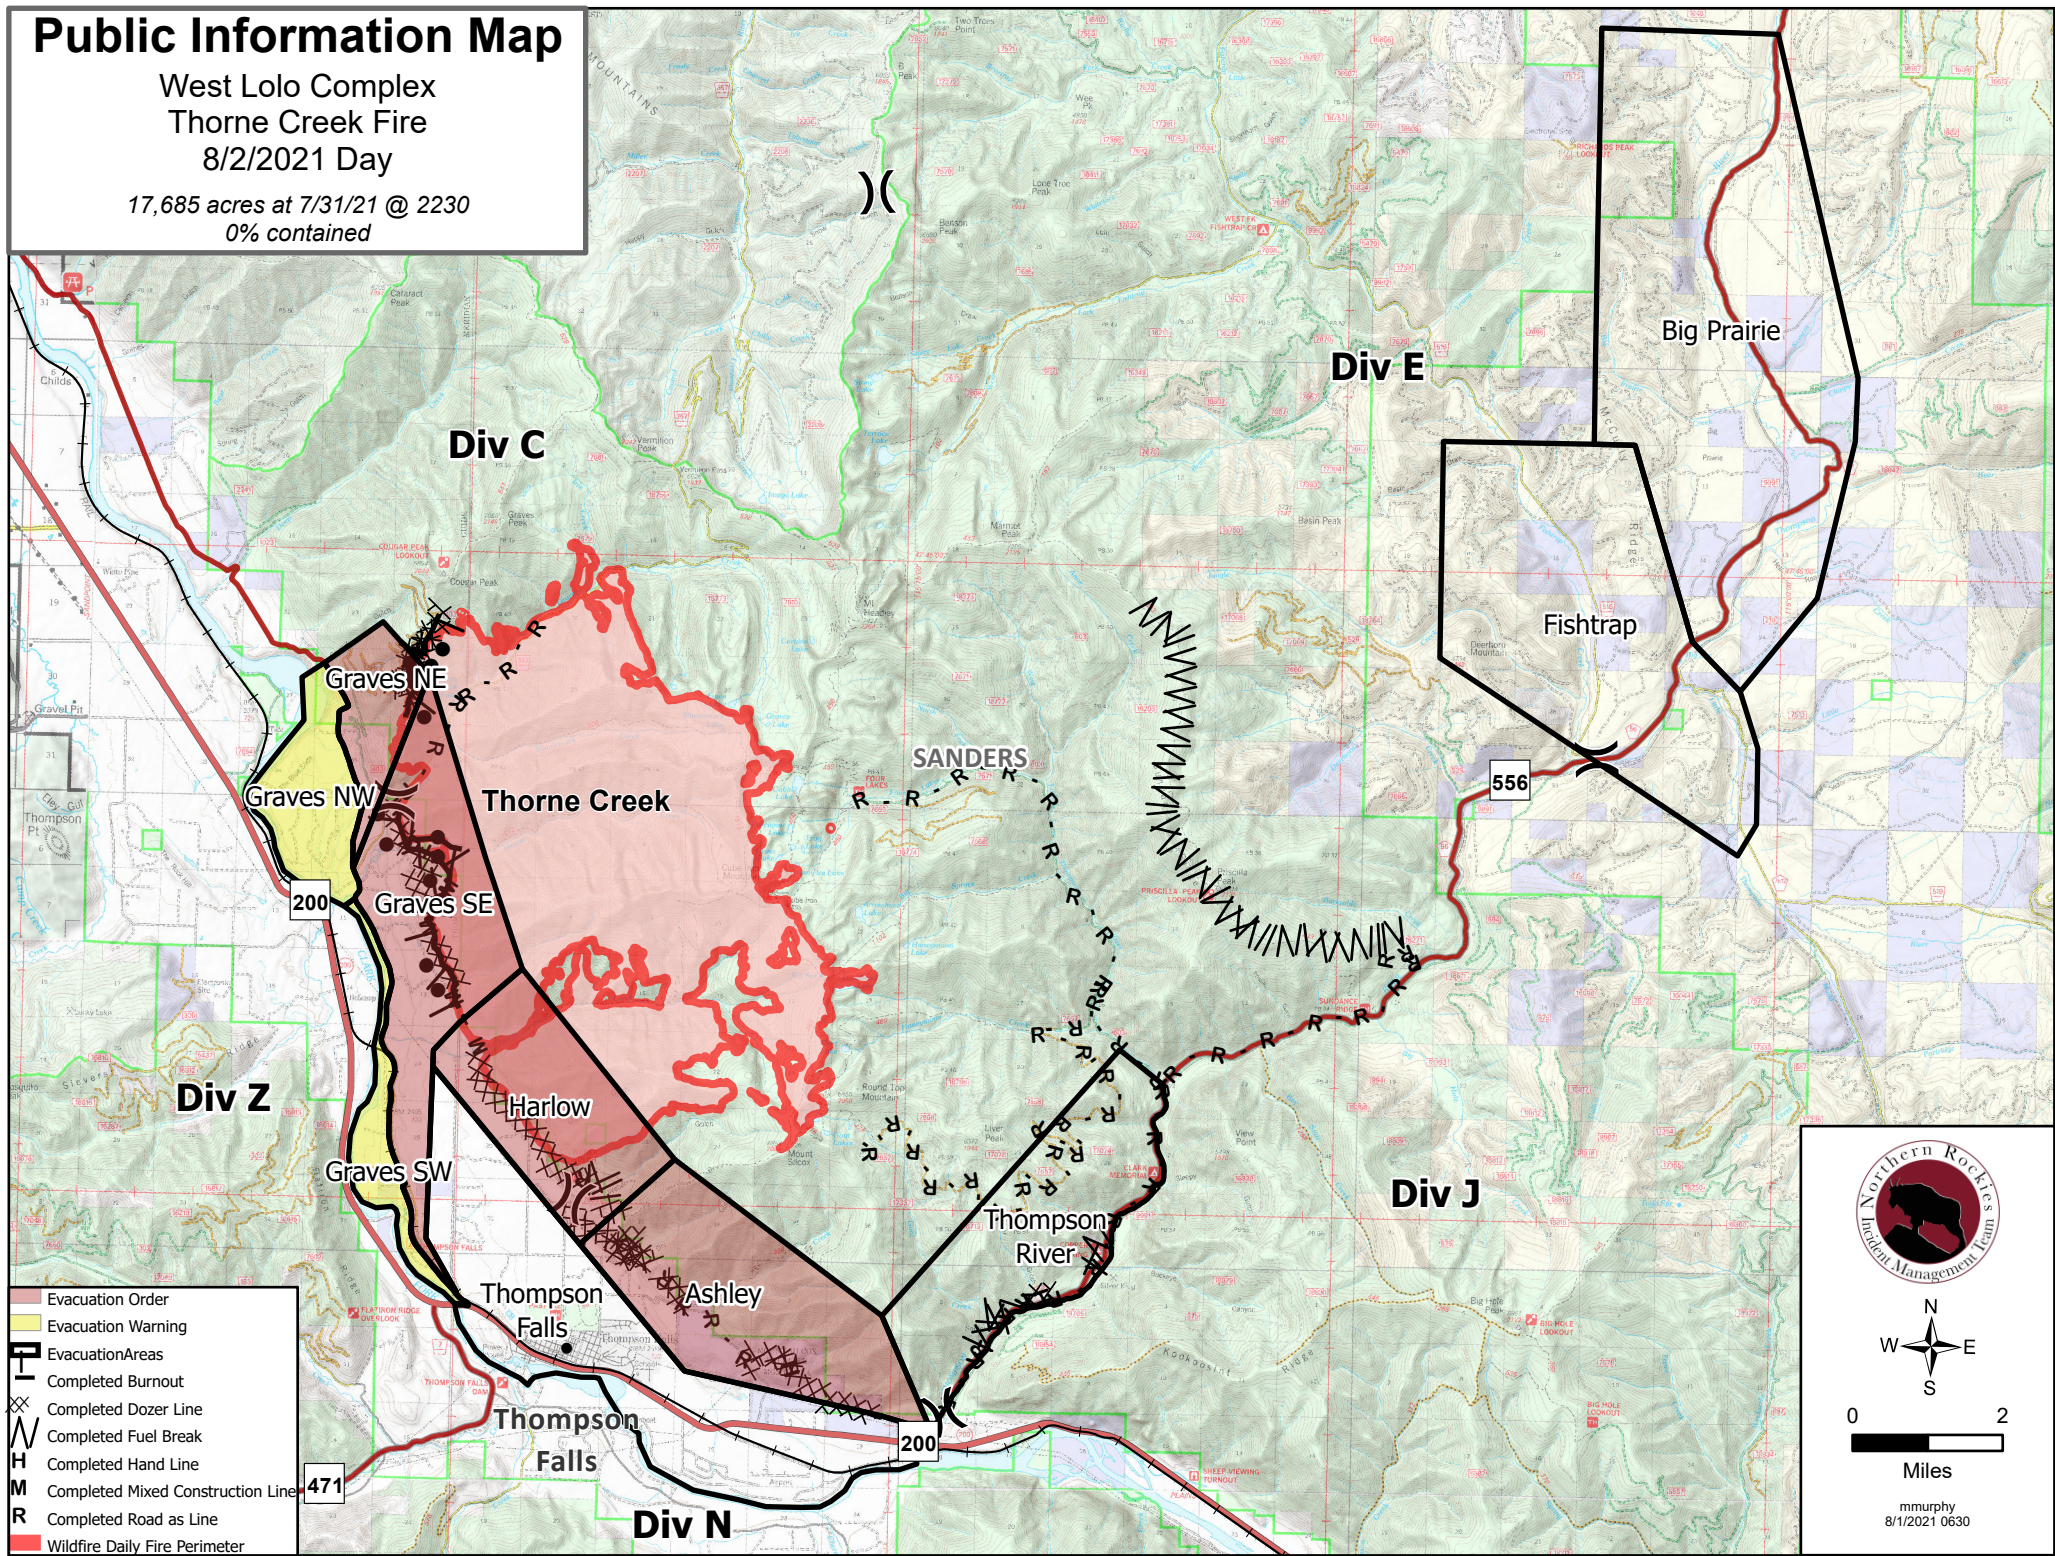

Public Information Map

West Lolo Complex
Thorne Creek Fire
8/2/2021 Day

17,685 acres at 7/31/21 @ 2230
0% contained

- Evacuation Order
- Evacuation Warning
- Evacuation Areas
- Completed Burnout
- Completed Dozer Line
- Completed Fuel Break
- Completed Hand Line
- Completed Mixed Construction Line
- Completed Road as Line
- Wildfire Daily Fire Perimeter

0 2
Miles
mmurphy
8/1/2021 0630