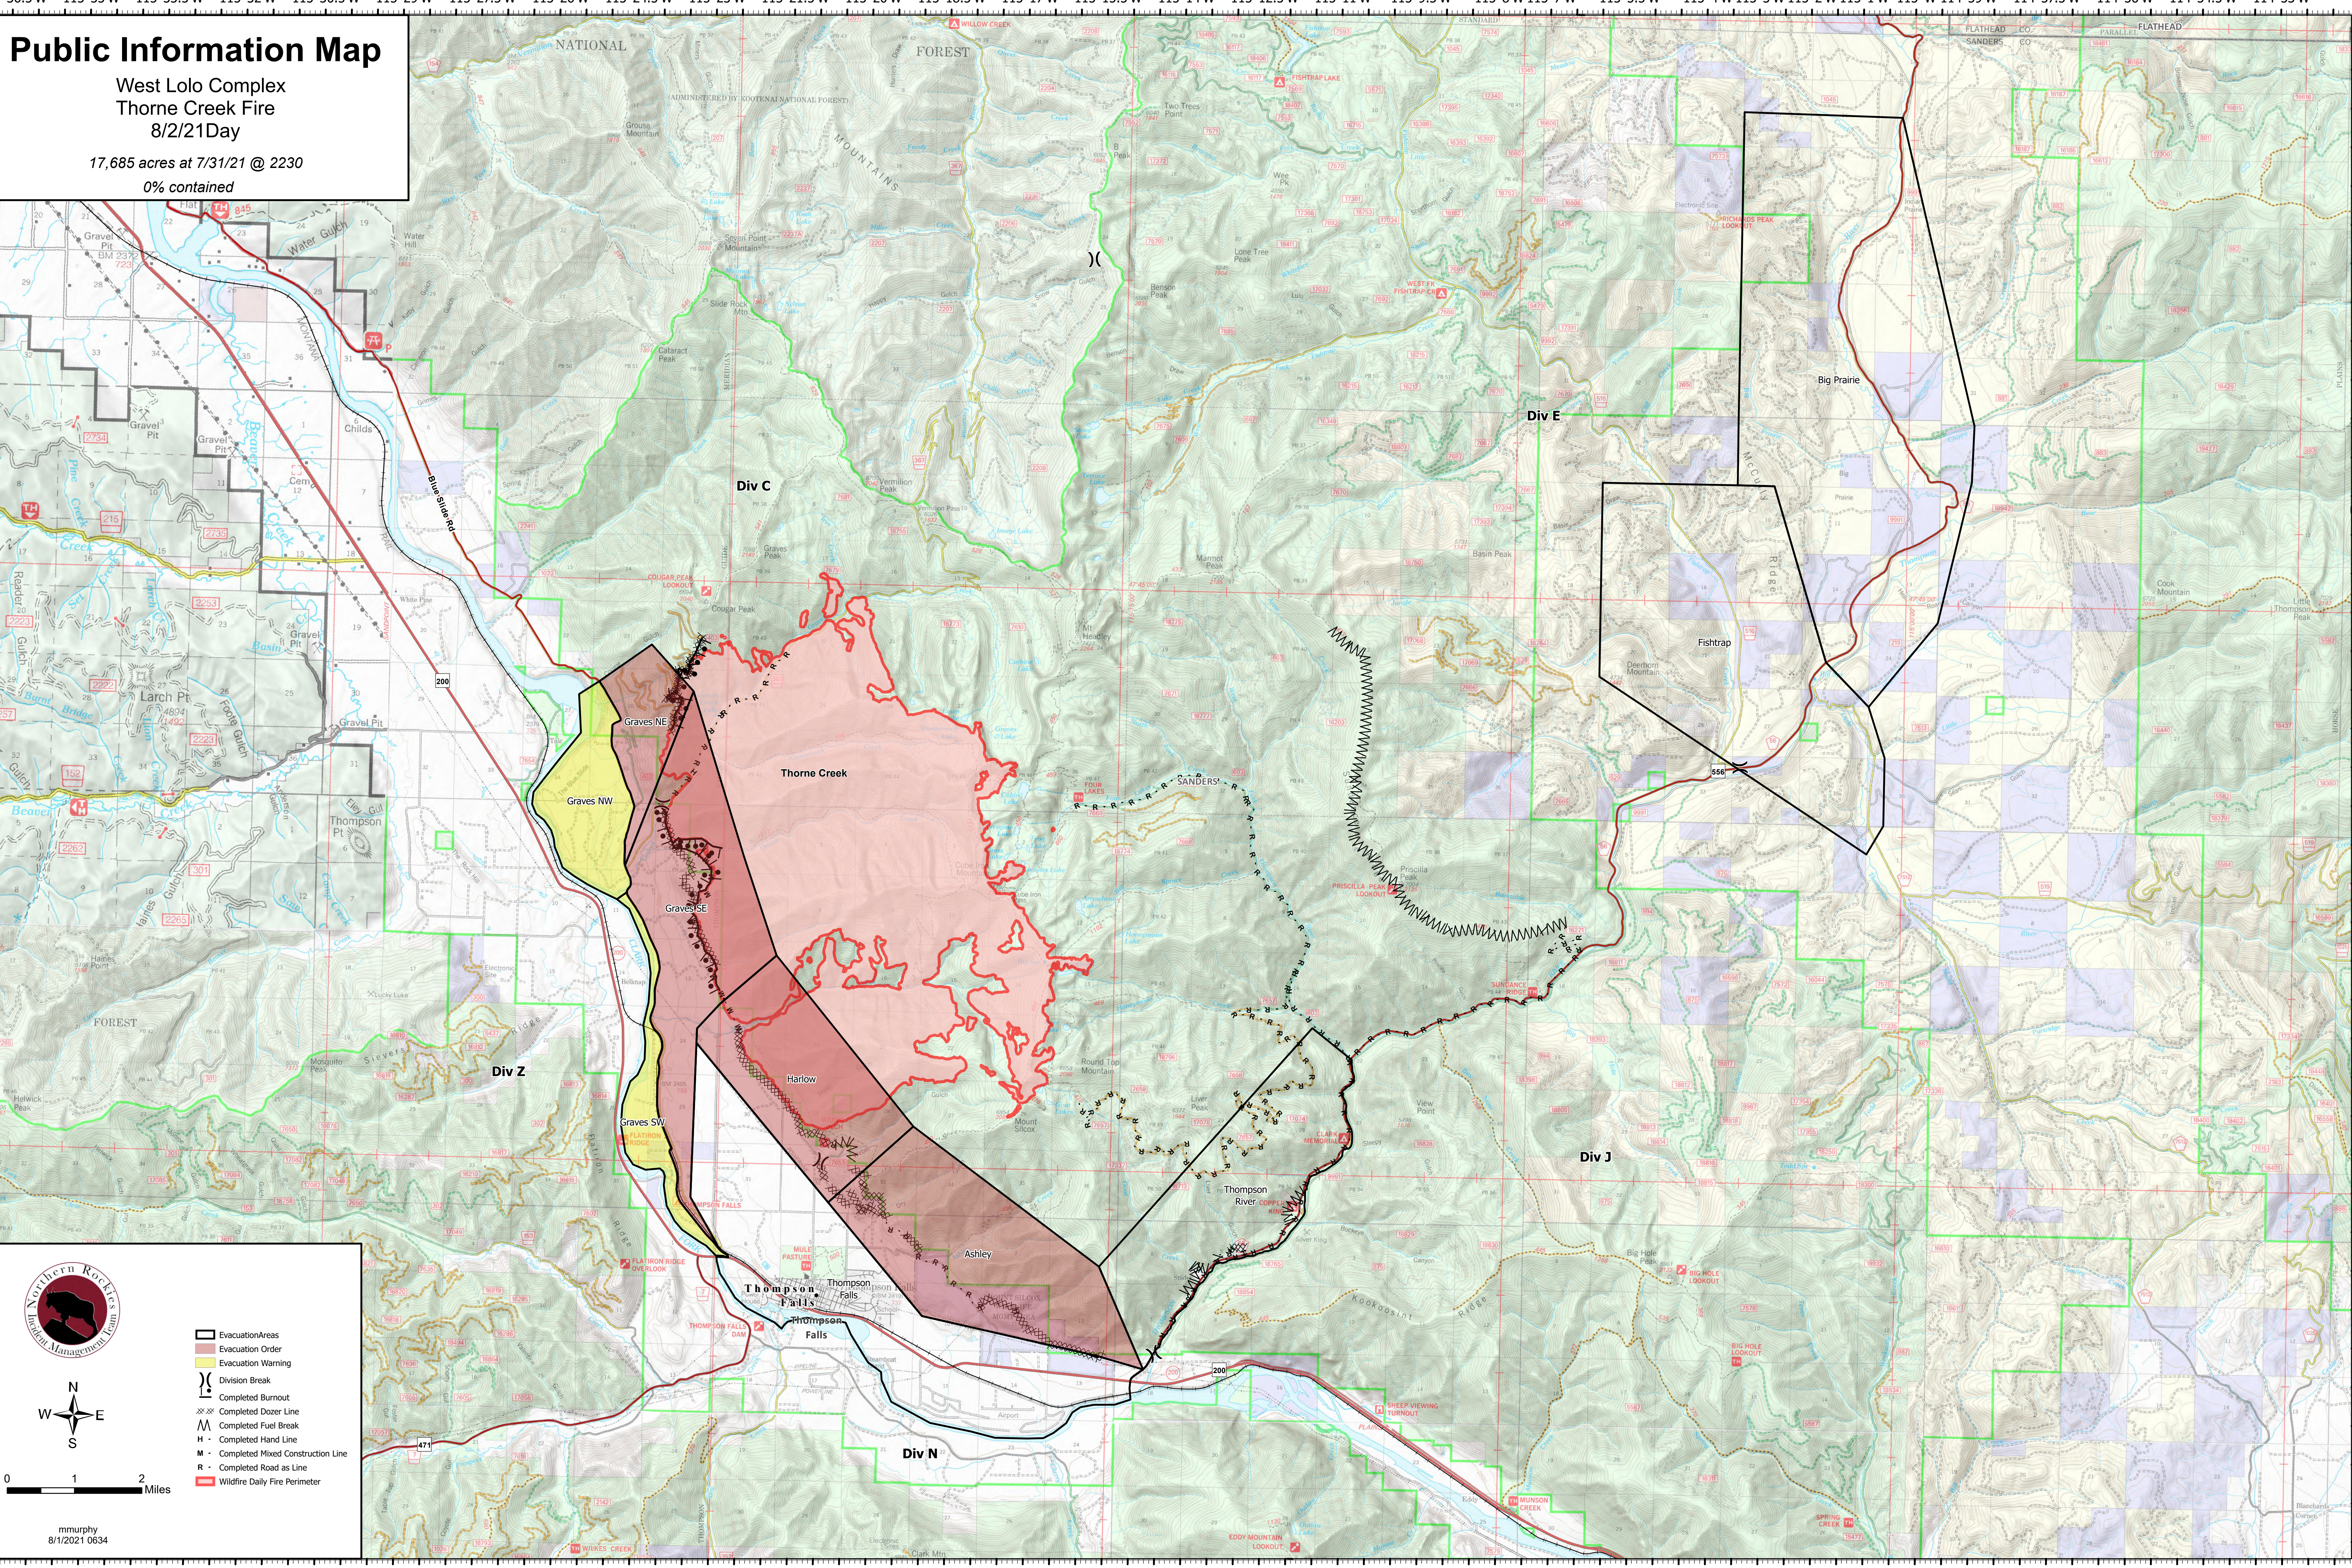

# Public Information Map

West Lolo Complex  
Thorne Creek Fire  
8/2/21 Day

17,685 acres at 7/31/21 @ 2230  
0% contained

0 1 2 Miles

mmurphy  
8/1/2021 0634

- Evacuation Areas
- Evacuation Order
- Evacuation Warning
- Division Break
- Completed Burnout
- Completed Dozer Line
- Completed Fuel Break
- Completed Hand Break
- Completed Mixed Construction Line
- Completed Road as Line
- Wildfire Daily Fire Perimeter